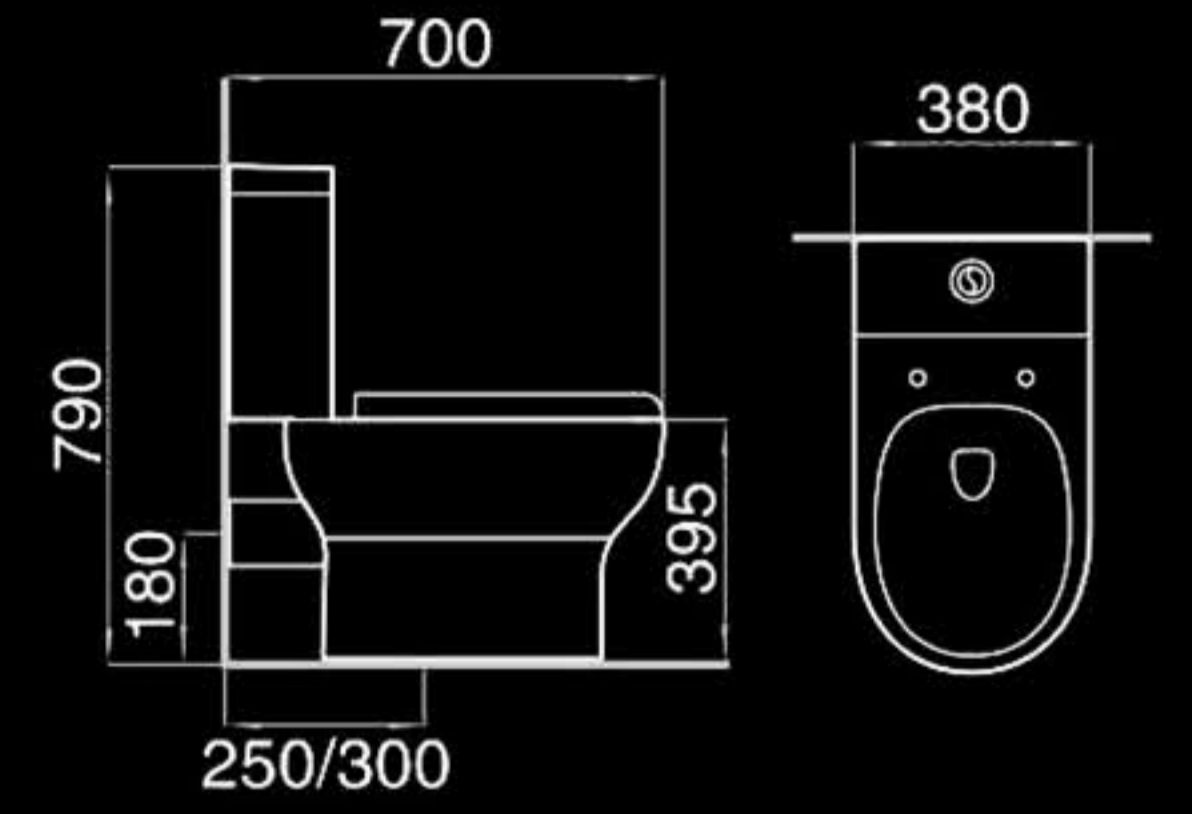

Floor mounted bidet
落地式妇洗器
Size: 550x365x400mm
Fixing to wall with back

F8831

Wall-hung bidet
挂墙式妇洗器
Size: 550x360x395mm
Fixing to wall with back

B400

Pedestal basin
立柱盆
Size: 500x500x830mm
Fixing to wall with back

F8869B

Floor mounted bidet
落地式妇洗器
Size: 500x355x395mm
Fixing to wall with back

F8869

Wall-hung bidet
挂墙式妇洗器
Size: 500x355x295mm
Fixing to wall with back

B401

Pedestal basin
立柱盆
Size: 510x450x855mm
Fixing to wall with back

B216

Pedestal basin
立柱盆
Size: 670x525x870mm
Fixing to wall with back

A8857

Washdown/siphon two-piece toilet
直冲式/虹吸式分体座便器
Size: 700x380x790mm
P-trap: 180mm Roughing-in
S-trap: 250/300mm Roughing-in

A2322

Washdown two-piece toilet
直冲式分体座便器
Size: 660x400x770mm
P-trap: 180mm Roughing-in
S-trap: 250mm Roughing-in

F8857

Bidet
妇洗器
Size: 555x360x385mm
Fixing to wall with back

F2322

Bidet
妇洗器
Size: 550x360x400mm
Fixing to wall with back

C203

Half-Pedestal basin
挂盆
Size: 550x440x470mm
Fixing to wall with back

B2322

Pedestal basin
立柱盆
Size: 620x510x830mm
Fixing to wall with back