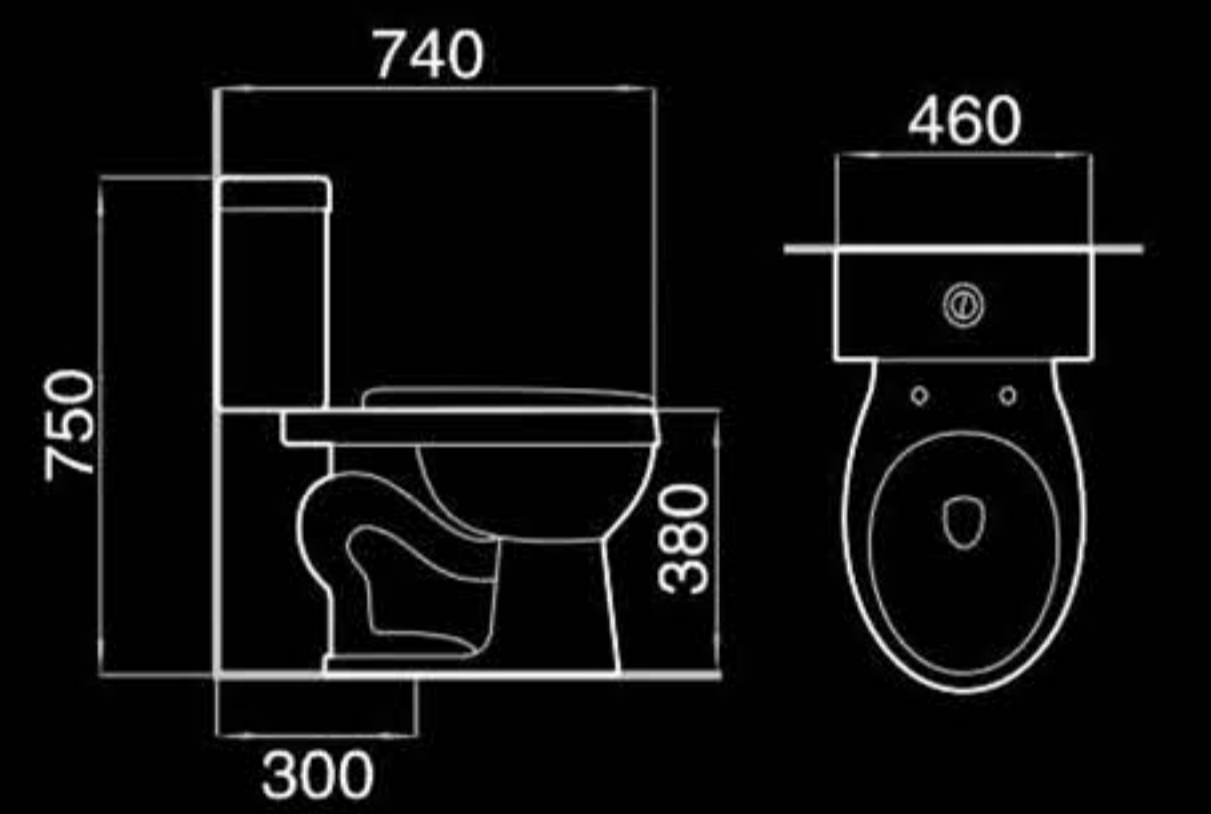

A320

Siphon two-piece toilet
虹吸式分体座便器
Size: 740x460x750mm
S-trap: 300 Roughing-in