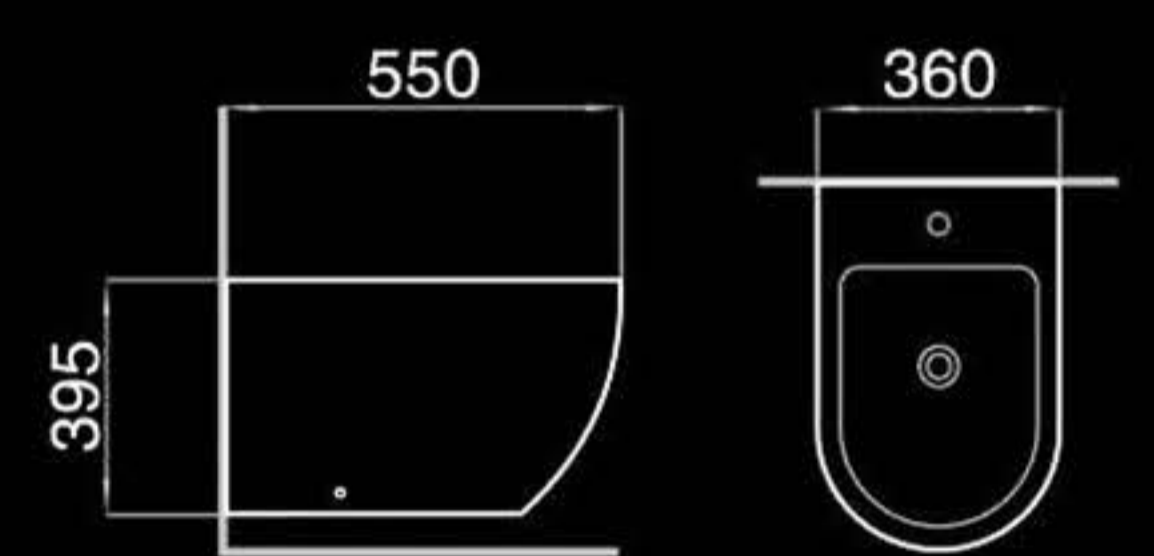

Washdown two-piece toilet
直冲式分体座便器
Size: 680x375x810mm
P-trap: 180mm Roughing-in
S-trap: 250mm Roughing-in

H8831B

Washdown floor mounted toilet
直冲落地式座便器
Size: 550x365x400mm
P-trap: 180mm Roughing-in

F8831B

Floor mounted bidet
落地式妇洗器
Size: 550x365x400mm
Fixing to wall with back

F8831

Wall-hung bidet
挂墙式妇洗器
Size: 550x360x395mm
Fixing to wall with back

B400

Pedestal basin
立柱盆
Size: 500x500x830mm
Fixing to wall with back