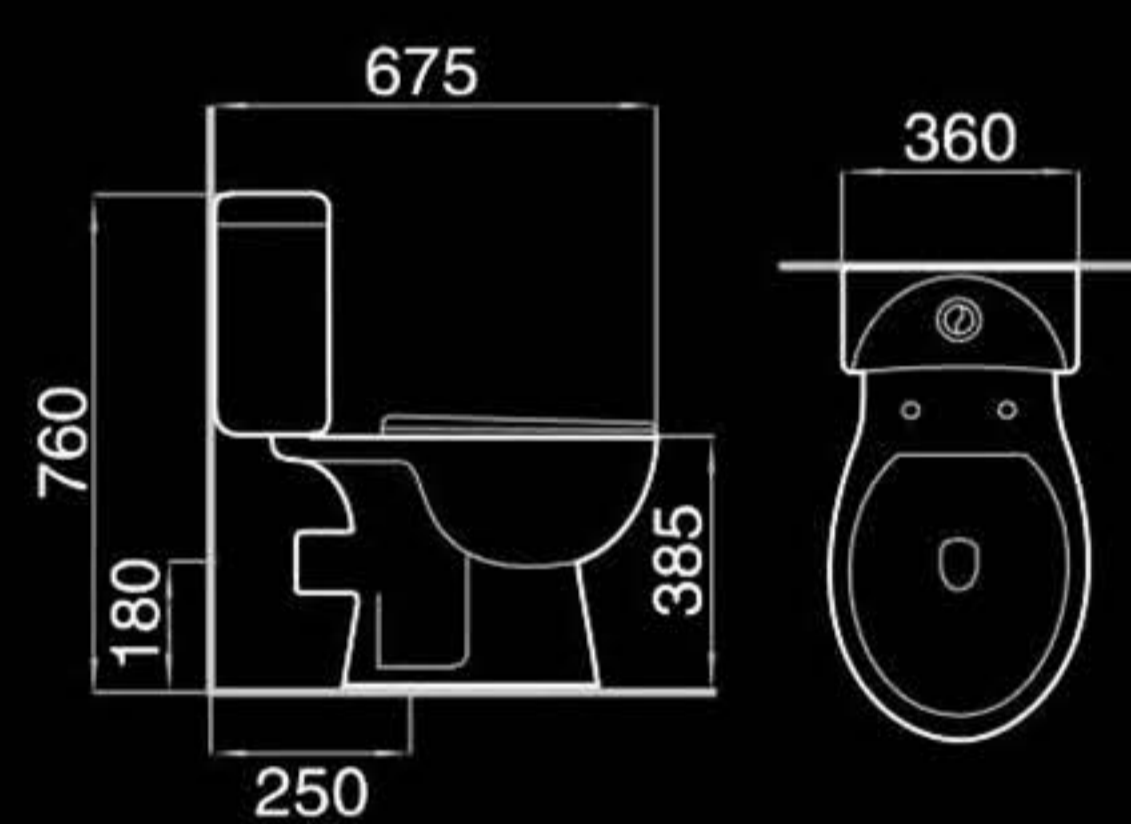

A882

Washdown two-piece toilet
直冲式分体座便器
Size: 675x360x760mm
P-trap: 180mm Roughing-in
S-trap: 250mm Roughing-in