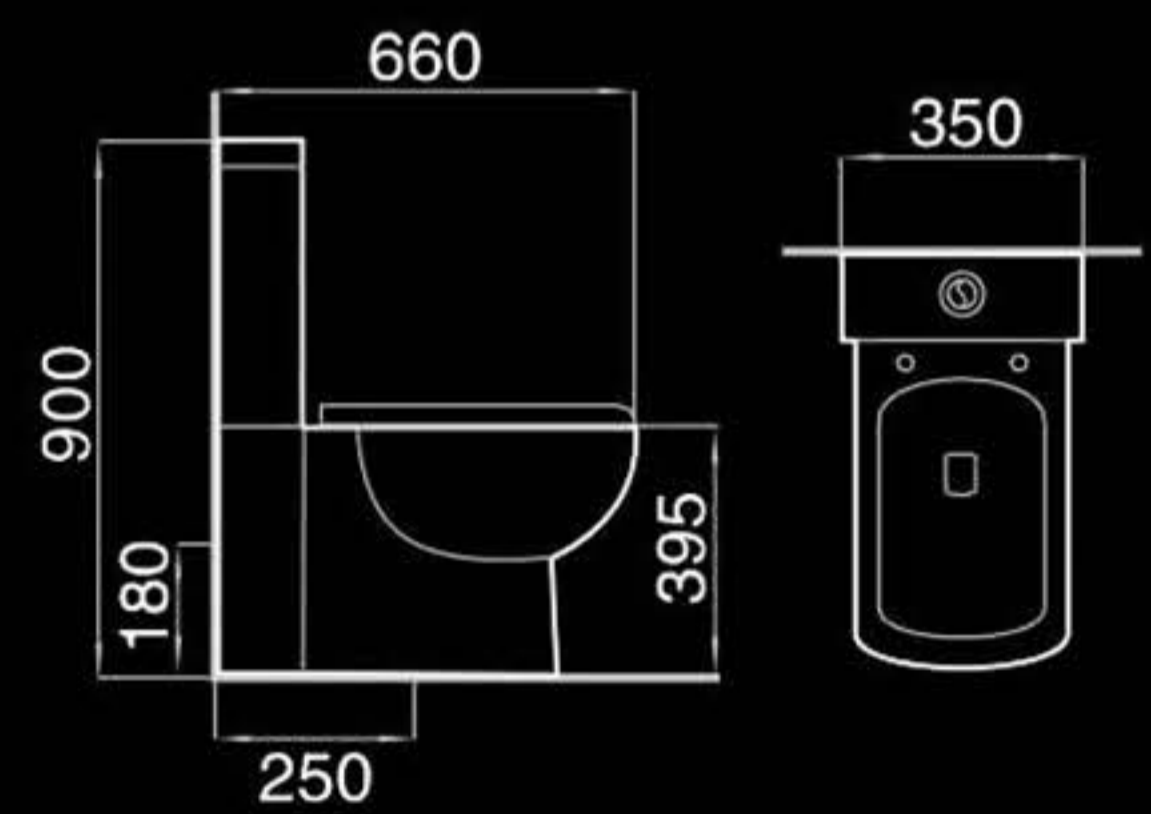

AP8022

Washdown two-piece toilet
直冲式分体座便器
Size: 660x350x900mm
P-trap: 180mm Roughing-in
S-trap: 250mm Roughing-in