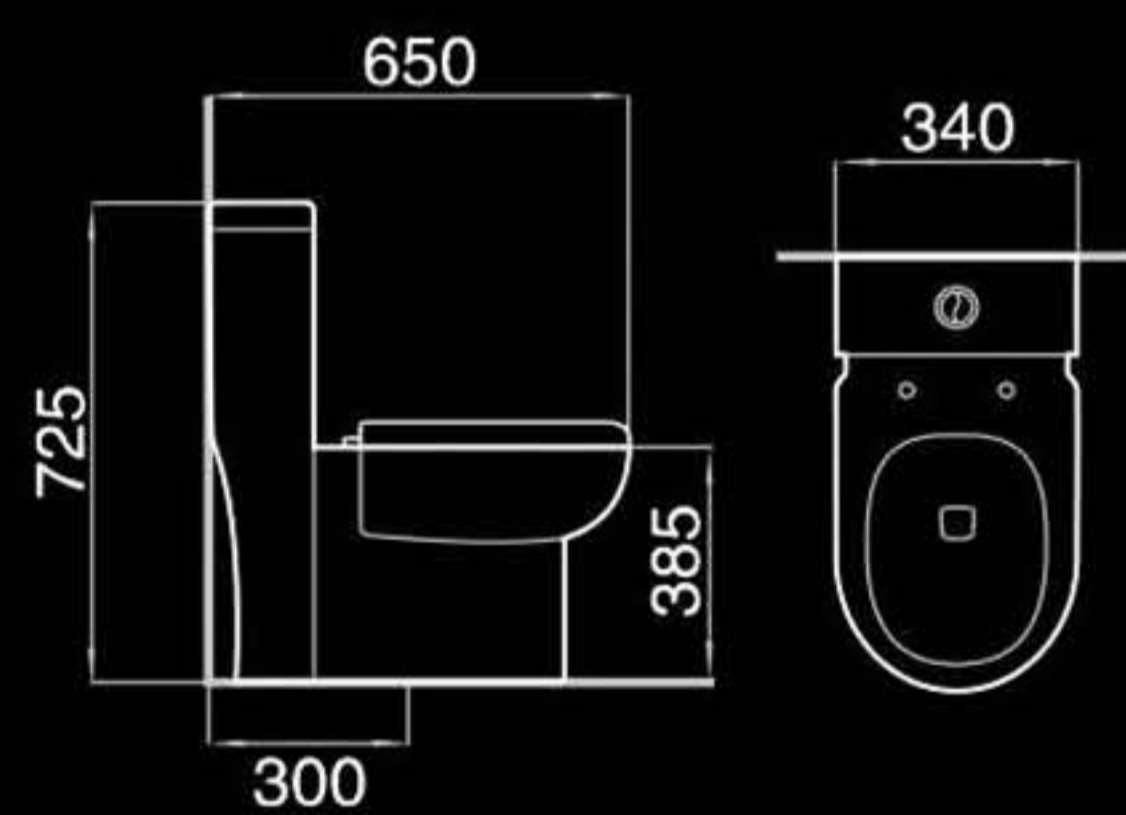

AS502

Siphon one-piece toilet
虹吸式连体座便器
Size: 650x340x725mm
S-trap: 300mm Roughing-in