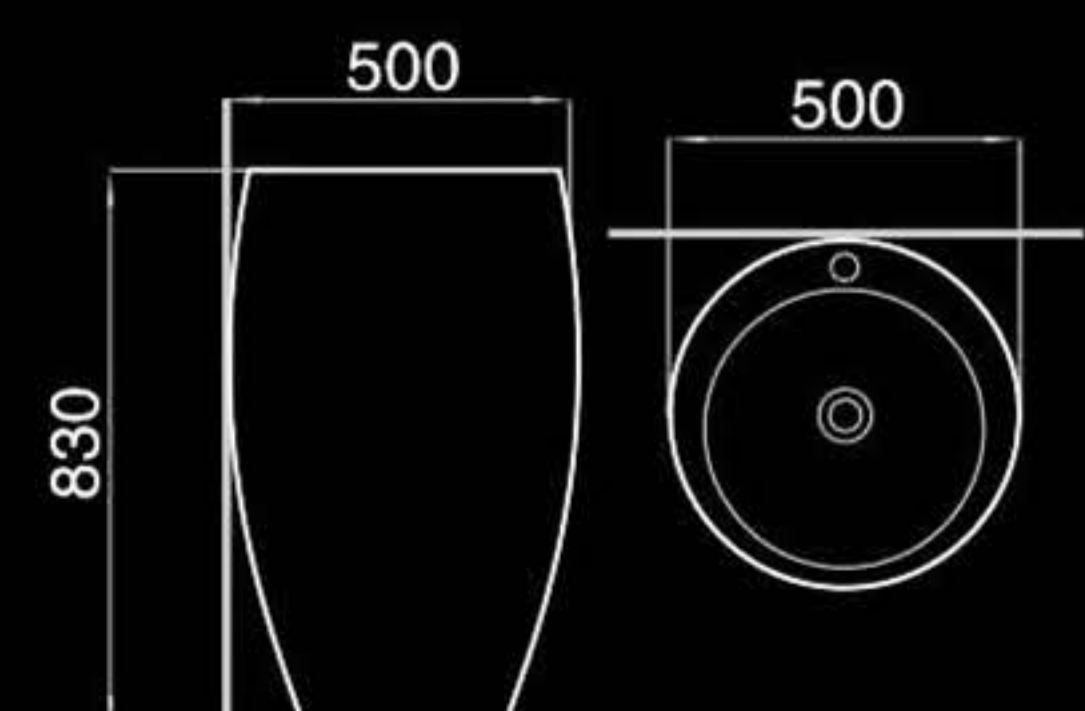

Floor mounted bidet
落地式妇洗器
Size: 550x365x400mm
Fixing to wall with back

F8831

Wall-hung bidet
挂墙式妇洗器
Size: 550x360x395mm
Fixing to wall with back

B400

Pedestal basin
立柱盆
Size: 500x500x830mm
Fixing to wall with back