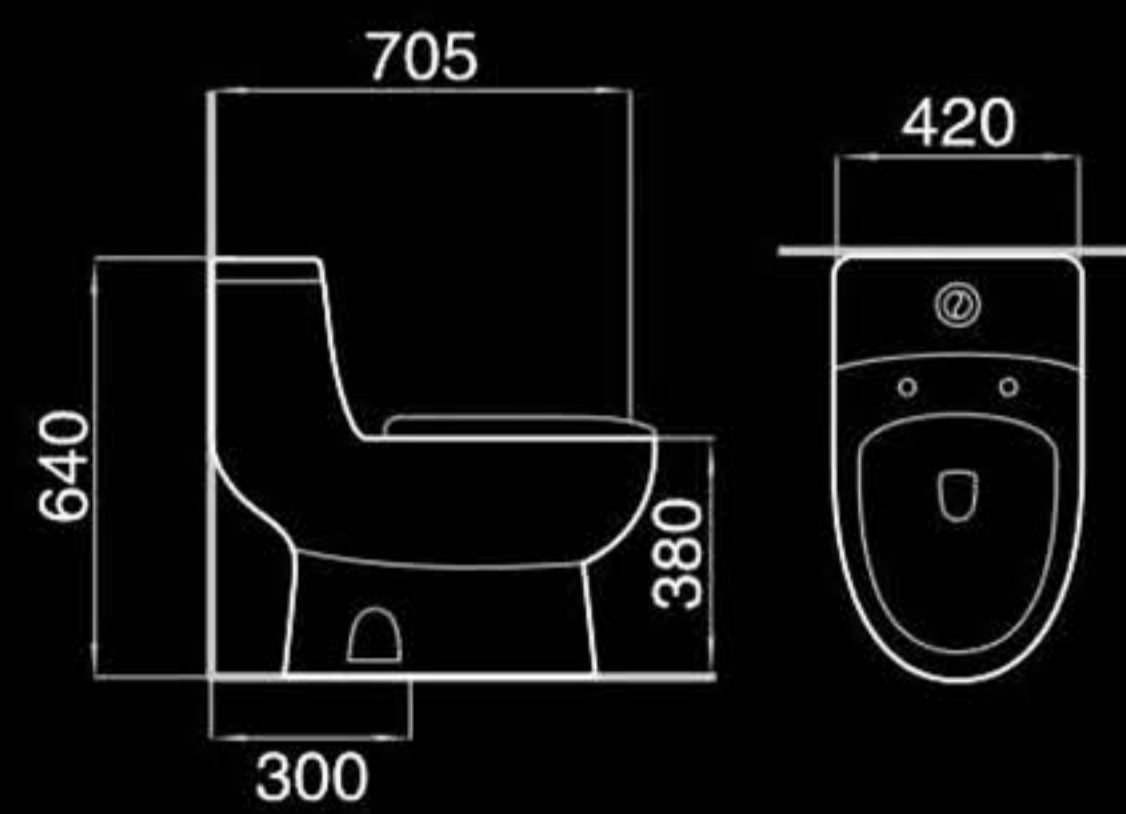

A2177

Siphon one-piece toilet
虹吸式连体座便器
Size: 705x420x640mm
S-trap: 300mm Roughing-in