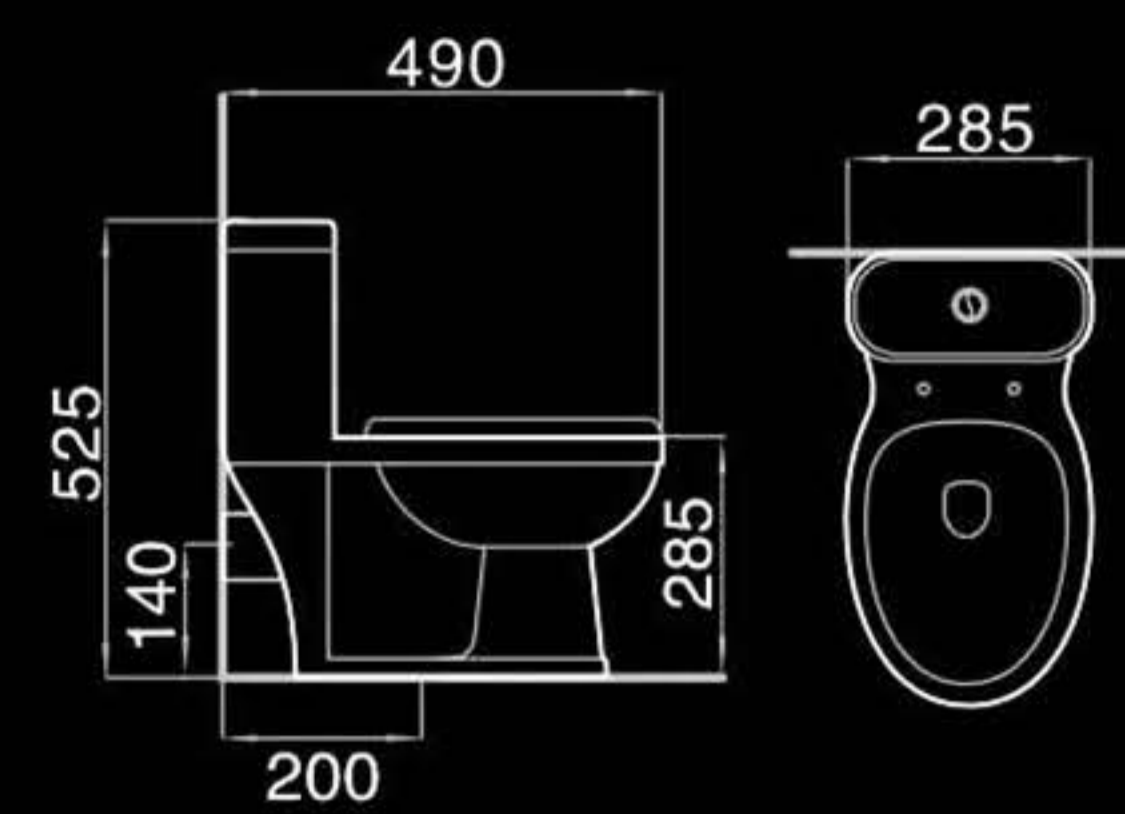

Floor mounted bidet
落地式妇洗器
Size: 550x365x400mm
Fixing to wall with back

F8831

Wall-hung bidet
挂墙式妇洗器
Size: 550x360x395mm
Fixing to wall with back

B400

Pedestal basin
立柱盆
Size: 500x500x830mm
Fixing to wall with back

F8869B

Floor mounted bidet
落地式妇洗器
Size: 500x355x395mm
Fixing to wall with back

F8869

Wall-hung bidet
挂墙式妇洗器
Size: 500x355x295mm
Fixing to wall with back

B401

Pedestal basin
立柱盆
Size: 510x450x855mm
Fixing to wall with back

Floor mounted bidet
落地式妇洗器
Size: 570x355x400mm
Fixing to wall with back

B503

Pedestal basin
立柱盆
Size: 600x455x835mm
Fixing to wall with back

C502

Half-pedestal basin
挂盆
Size: 615x485x395mm
Fixing to wall with back

B400

Pedestal basin
立柱盆
Size: 500x500x830mm
Fixing to wall with back

A2100

Washdown two-piece toilet
直冲式分体座便器
Size: 715x455x790mm
P-trap: 180mm Roughing-in
S-trap: 250mm Roughing-in

A2320

Child use toilet
儿童用连体座便器
Size: 490x285x525mm
P-trap: 140mm Roughing-in
S-trap: 200mm Roughing-in