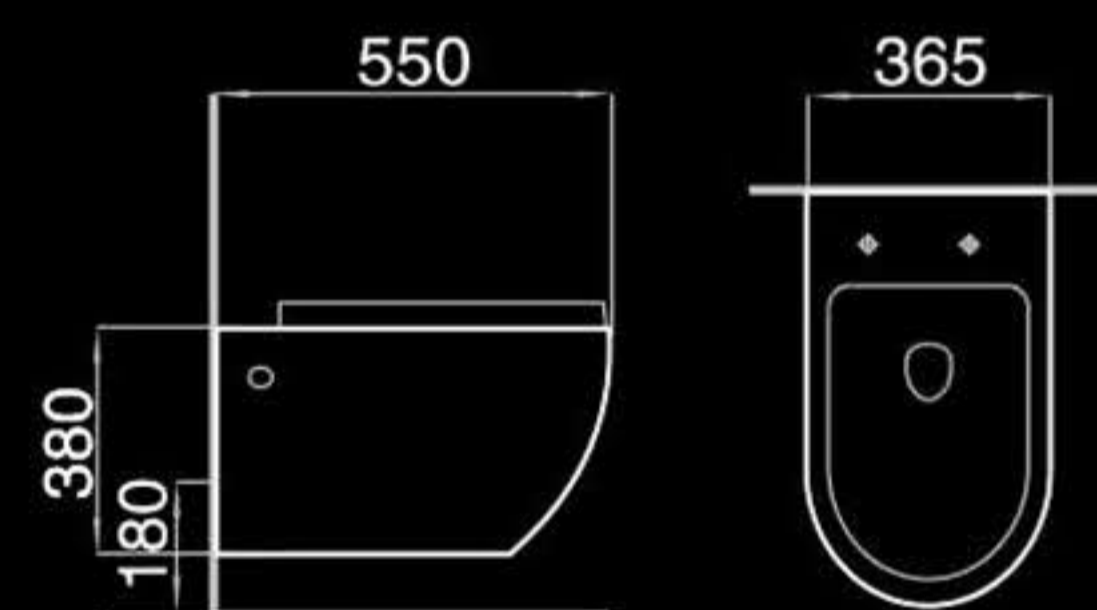

H8831

Washdown wall-hung toilet
直冲挂墙式座便器
Size:550x365x380mm
P-trap:180mm Roughing-in