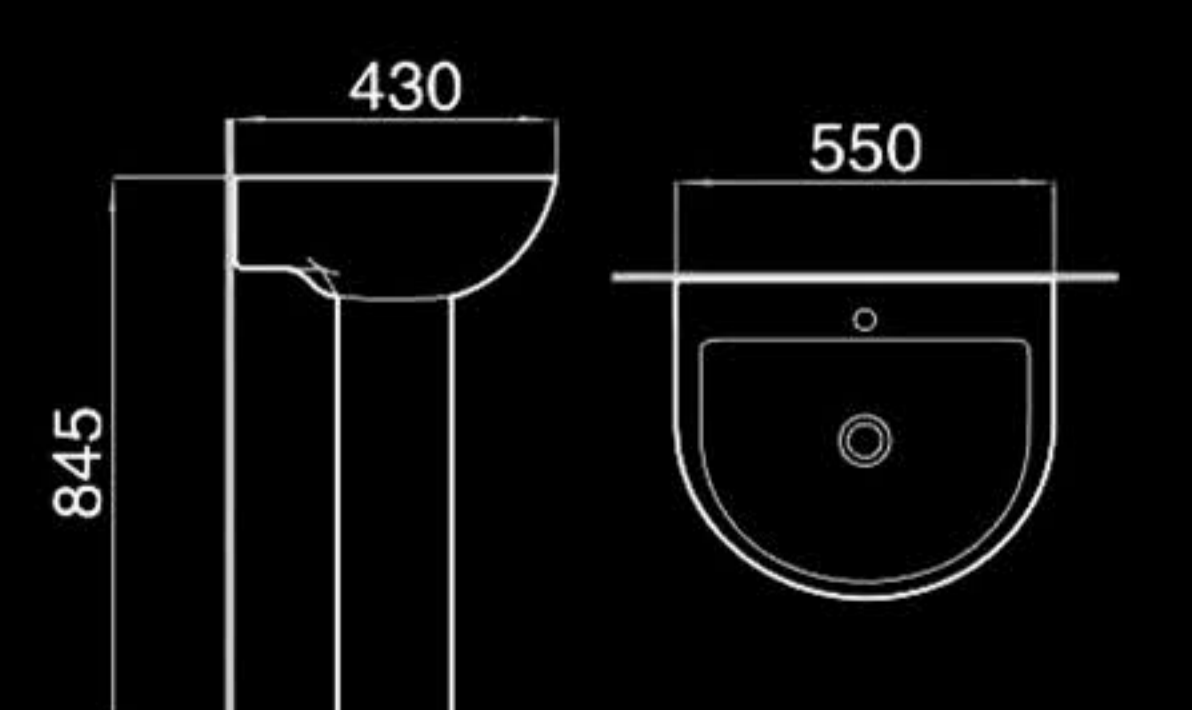

B203

Pedestal basin
立柱盆
Size: 550x430x845mm
Fixing to wall with back