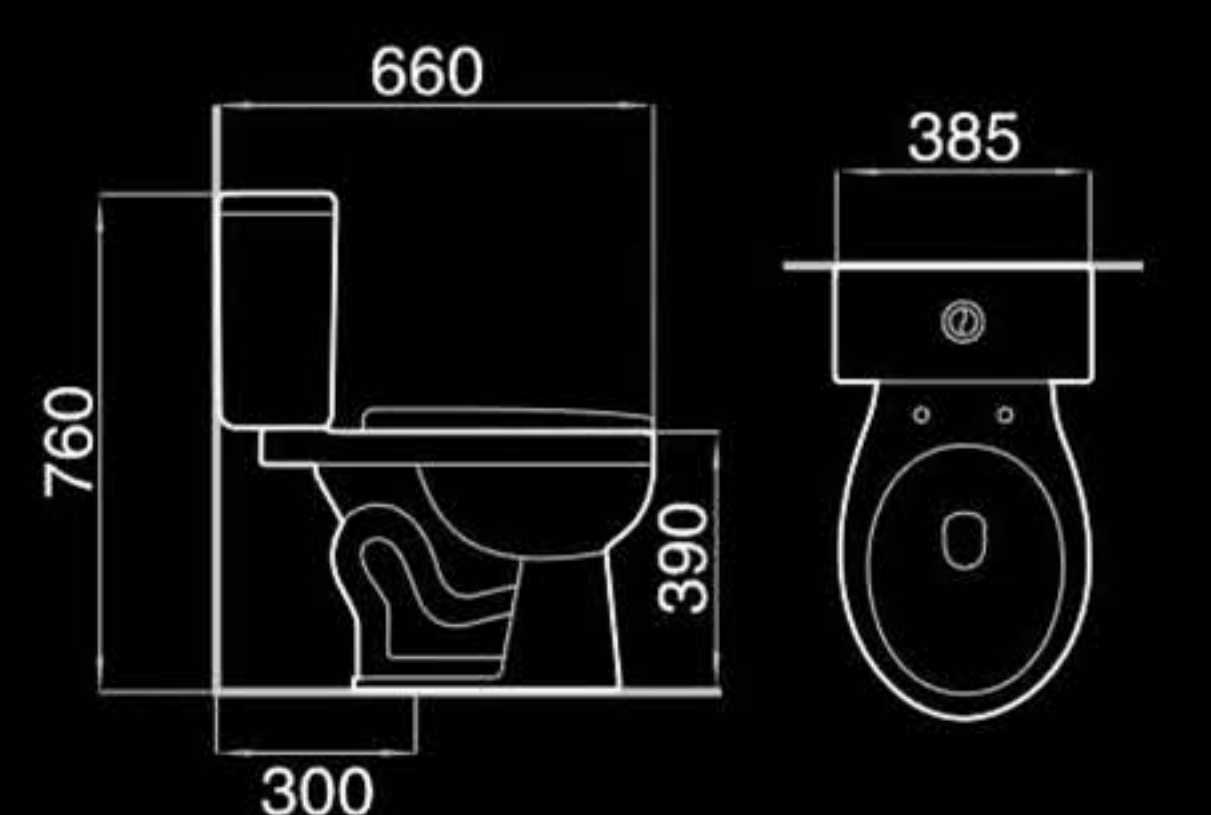

A2110

Siphon two-piece toilet
虹吸式分体座便器
Size: 660x385x760mm
S-trap: 300mm Roughing-in