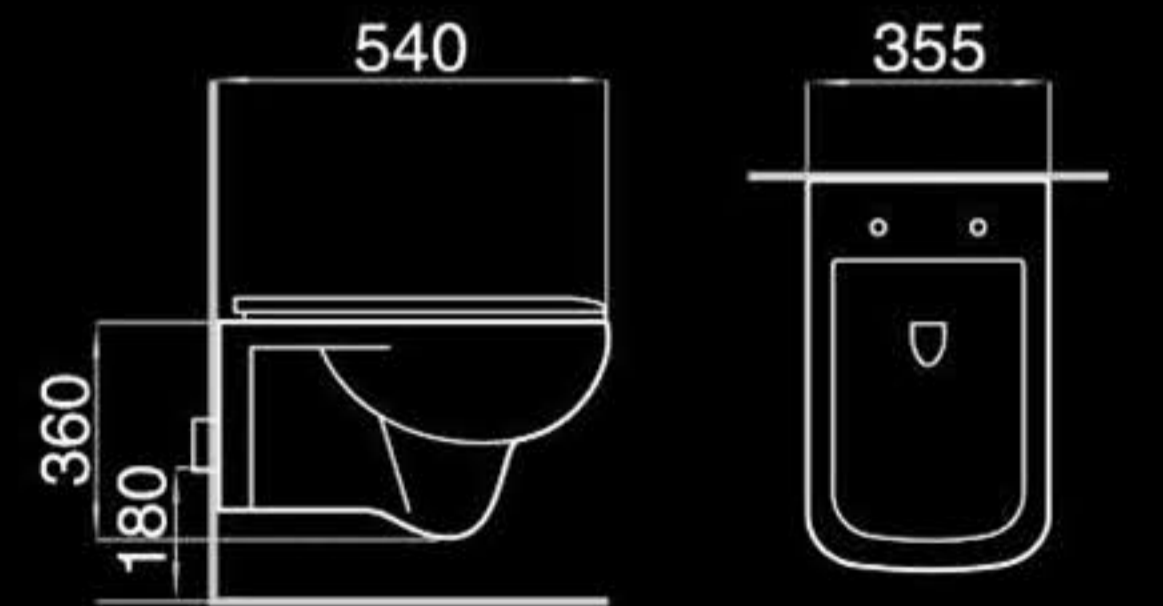

H8855

Washdown wall-hung toilet
直冲挂墙式座便器
Size:540x355x360mm
P-trap:180mm Roughing-in