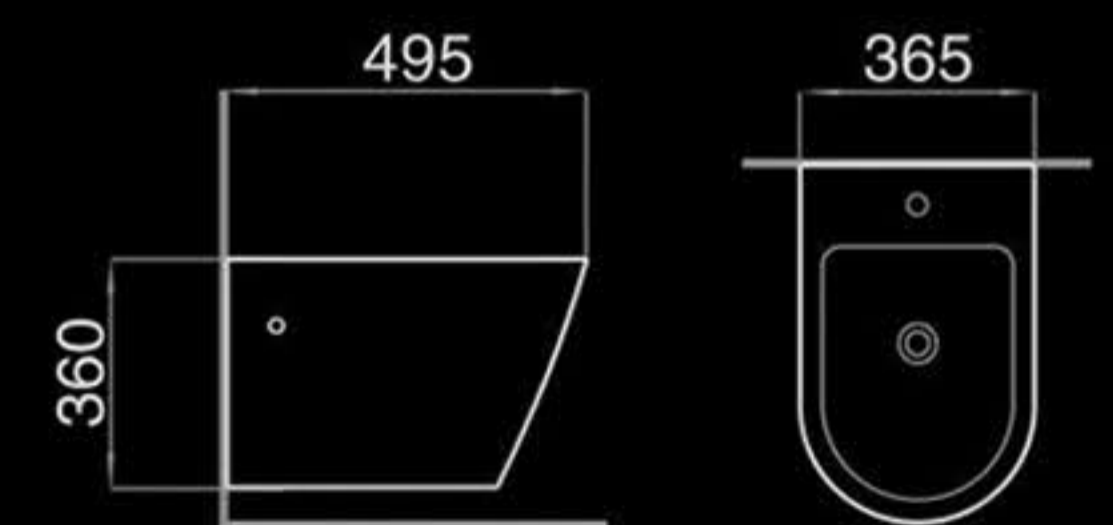

MWWD

MOVEWAYDA CERAMICS CO., LTD

<http://mwdceramics.com/>

A8203

Washdown one-piece toilet
直冲式连体座便器
Size: 642x380x850mm
P-trap: 180mm Roughing-in
S-trap: 250mm Roughing-in

H8203B

Washdown floor mounted toilet
直冲落地式座便器
Size: 515x365x420mm
P-trap: 180mm Roughing-in

AP8203

Washdown two-piece toilet
直冲式分体座便器
Size: 642x380x850mm
P-trap: 180mm Roughing-in
S-trap: 250mm Roughing-in

H8203

Washdown wall-hung toilet
直冲挂墙式座便器
Size: 480x365x360mm
P-trap: 180mm Roughing-in

F8203B

Floor mounted bidet
落地式妇洗器
Size: 510x365x425mm
Fixing to wall with back

F8203

Wall-hung bidet
挂墙式妇洗器
Size: 495x365x360mm
Fixing to wall with back

A8203

Washdown wall-hung toilet
直冲挂墙式座便器
Size: 480x365x360mm
P-trap: 180mm Roughing-in