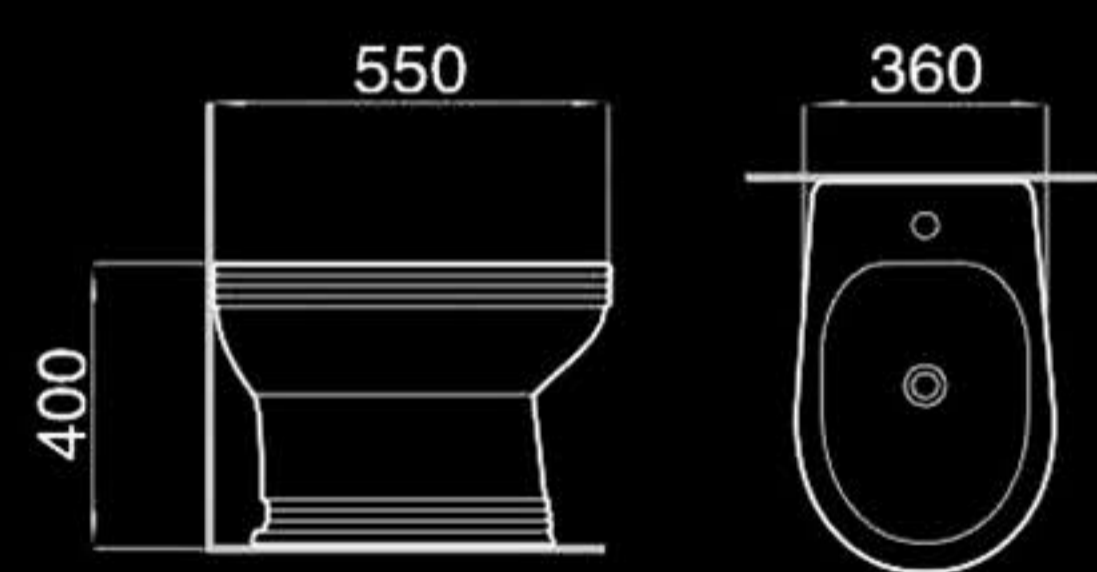

F2322

Bidet
妇洗器
Size: 550x360x400mm
Fixing to wall with back