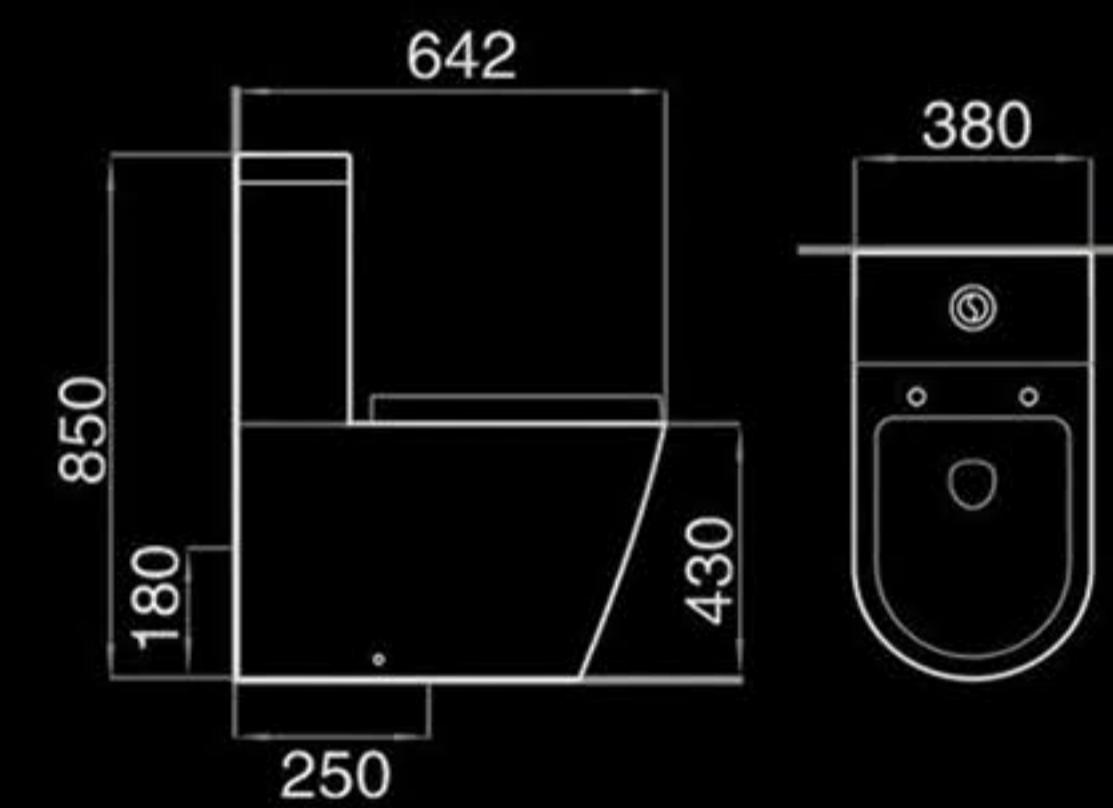

MWWD

MOVEWAYDA CERAMICS CO., LTD

<http://mwdceramics.com/>

A8203

Washdown one-piece toilet
直冲式连体座便器
Size: 642x380x850mm
P-trap: 180mm Roughing-in
S-trap: 250mm Roughing-in

H8203B

Washdown floor mounted toilet
直冲落地式座便器
Size: 515x365x420mm
P-trap: 180mm Roughing-in

AP8203

Washdown two-piece toilet
直冲式分体座便器
Size: 642x380x850mm
P-trap: 180mm Roughing-in
S-trap: 250mm Roughing-in

H8203

Washdown wall-hung toilet
直冲挂墙式座便器
Size: 480x365x360mm
P-trap: 180mm Roughing-in

F8203B

Floor mounted bidet
落地式妇洗器
Size: 510x365x425mm
Fixing to wall with back

F8203

Wall-hung bidet
挂墙式妇洗器
Size: 495x365x360mm
Fixing to wall with back

A8203

Washdown wall-hung toilet
直冲挂墙式座便器
Size: 480x365x360mm
P-trap: 180mm Roughing-in

A8831

Washdown one-piece toilet
直冲式连体座便器
Size: 680x360x810mm
P-trap: 180mm Roughing-in
S-trap: 250mm Roughing-in

H8831

Washdown wall-hung toilet
直冲挂墙式座便器
Size: 550x365x380mm
P-trap: 180mm Roughing-in

AP8831