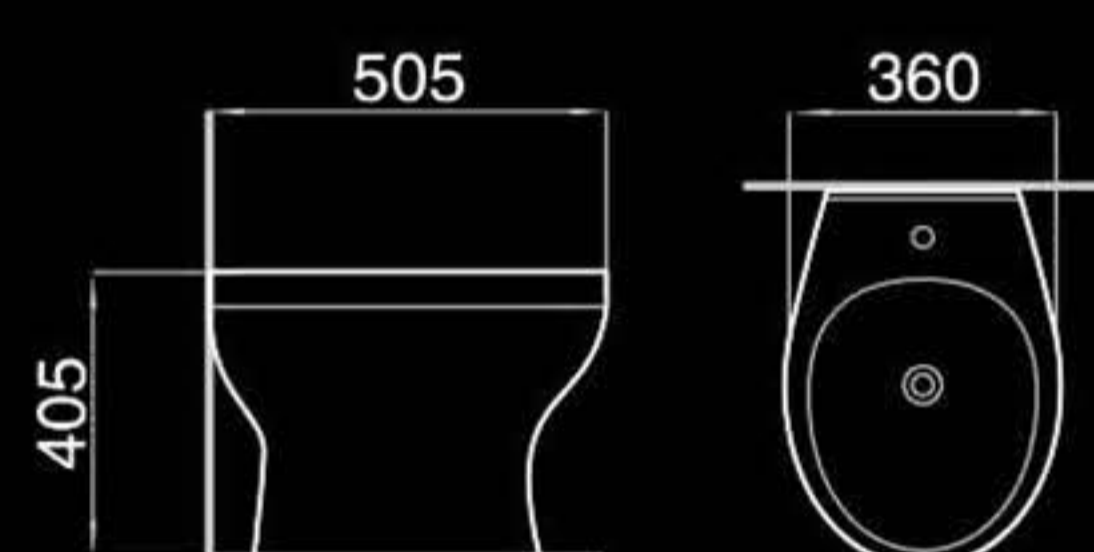

F2100

Bidet
妇洗器
Size: 505x360x405mm
Fixing to wall with back