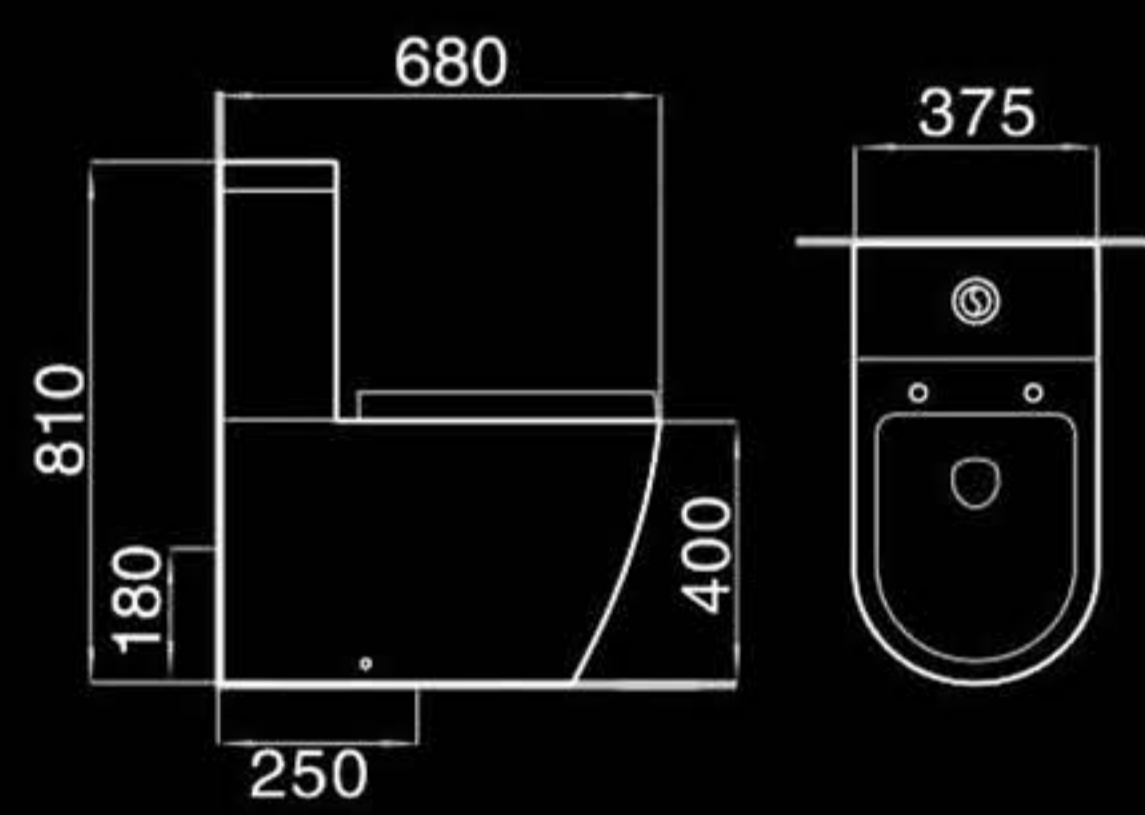

Floor mounted bidet
落地式妇洗器
Size: 510x365x425mm
Fixing to wall with back

F8203

Wall-hung bidet
挂墙式妇洗器
Size: 495x365x360mm
Fixing to wall with back

A8203

Washdown wall-hung toilet
直冲挂墙式座便器
Size: 480x365x360mm
P-trap: 180mm Roughing-in

A8831

Washdown one-piece toilet
直冲式连体座便器
Size: 680x360x810mm
P-trap: 180mm Roughing-in
S-trap: 250mm Roughing-in

H8831

Washdown wall-hung toilet
直冲挂墙式座便器
Size: 550x365x380mm
P-trap: 180mm Roughing-in

AP8831

Washdown two-piece toilet
直冲式分体座便器
Size: 680x375x810mm
P-trap: 180mm Roughing-in
S-trap: 250mm Roughing-in

H8831B

Washdown floor mounted toilet
直冲落地式座便器
Size: 550x365x400mm
P-trap: 180mm Roughing-in

F8831B

Floor mounted bidet
落地式妇洗器
Size: 550x365x400mm
Fixing to wall with back

F8831

Wall-hung bidet
挂墙式妇洗器
Size: 550x360x395mm
Fixing to wall with back

B400

Pedestal basin
立柱盆
Size: 500x500x830mm
Fixing to wall with back