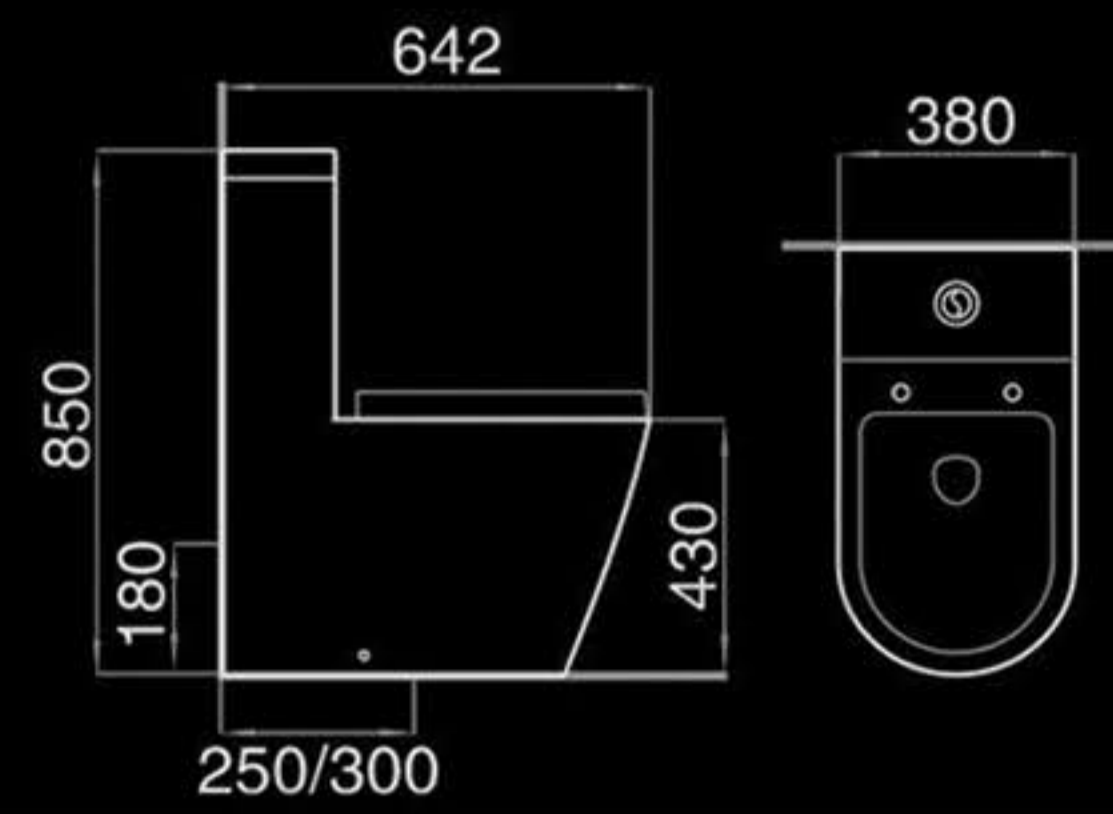

MWWD

MOVEWAYDA CERAMICS CO., LTD

<http://mwdceramics.com/>

A8203

Washdown one-piece toilet
直冲式连体座便器
Size: 642x380x850mm
P-trap: 180mm Roughing-in
S-trap: 250mm Roughing-in

H8203B

Washdown floor mounted toilet
直冲落地式座便器
Size: 515x365x420mm
P-trap: 180mm Roughing-in

AP8203

Washdown two-piece toilet
直冲式分体座便器
Size: 642x380x850mm
P-trap: 180mm Roughing-in
S-trap: 250mm Roughing-in

H8203

Washdown wall-hung toilet
直冲挂墙式座便器
Size: 480x365x360mm
P-trap: 180mm Roughing-in

F8203B