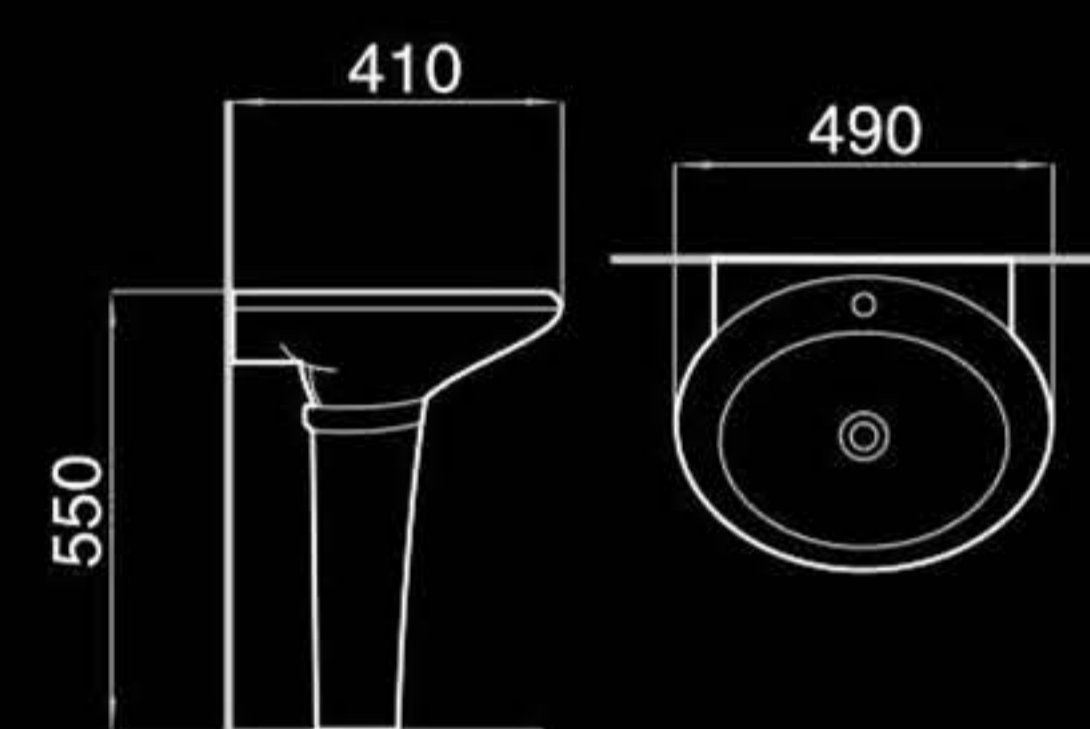

B2320

Child use pedestal basin
儿童用立柱盆
Size: 490x410x550mm
Fixing to wall with back