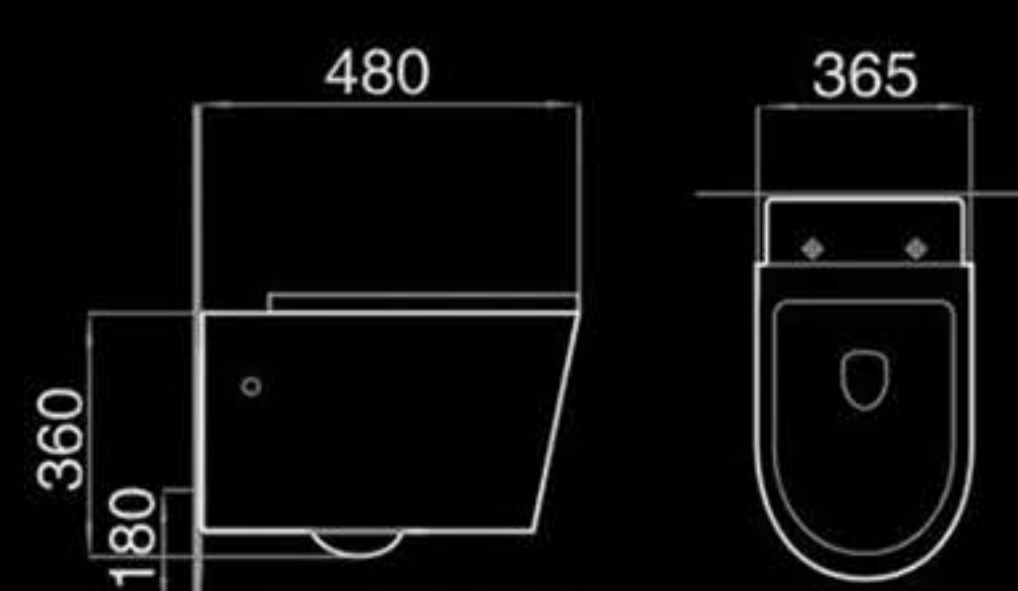

AP8203

Washdown two-piece toilet
直冲式分体座便器
Size: 642x380x850mm
P-trap: 180mm Roughing-in
S-trap: 250mm Roughing-in

H8203

Washdown wall-hung toilet
直冲挂墙式座便器
Size: 480x365x360mm
P-trap: 180mm Roughing-in

F8203B

Floor mounted bidet
落地式妇洗器
Size: 510x365x425mm
Fixing to wall with back

F8203

Wall-hung bidet
挂墙式妇洗器
Size: 495x365x360mm
Fixing to wall with back

A8203

Washdown wall-hung toilet
直冲挂墙式座便器
Size: 480x365x360mm
P-trap: 180mm Roughing-in

A8831

Washdown one-piece toilet
直冲式连体座便器
Size: 680x360x810mm
P-trap: 180mm Roughing-in
S-trap: 250mm Roughing-in

H8831

Washdown wall-hung toilet
直冲挂墙式座便器
Size: 550x365x380mm
P-trap: 180mm Roughing-in

AP8831

Washdown two-piece toilet
直冲式分体座便器
Size: 680x375x810mm
P-trap: 180mm Roughing-in
S-trap: 250mm Roughing-in

H8831B

Washdown floor mounted toilet
直冲落地式座便器
Size: 550x365x400mm
P-trap: 180mm Roughing-in

F8831B