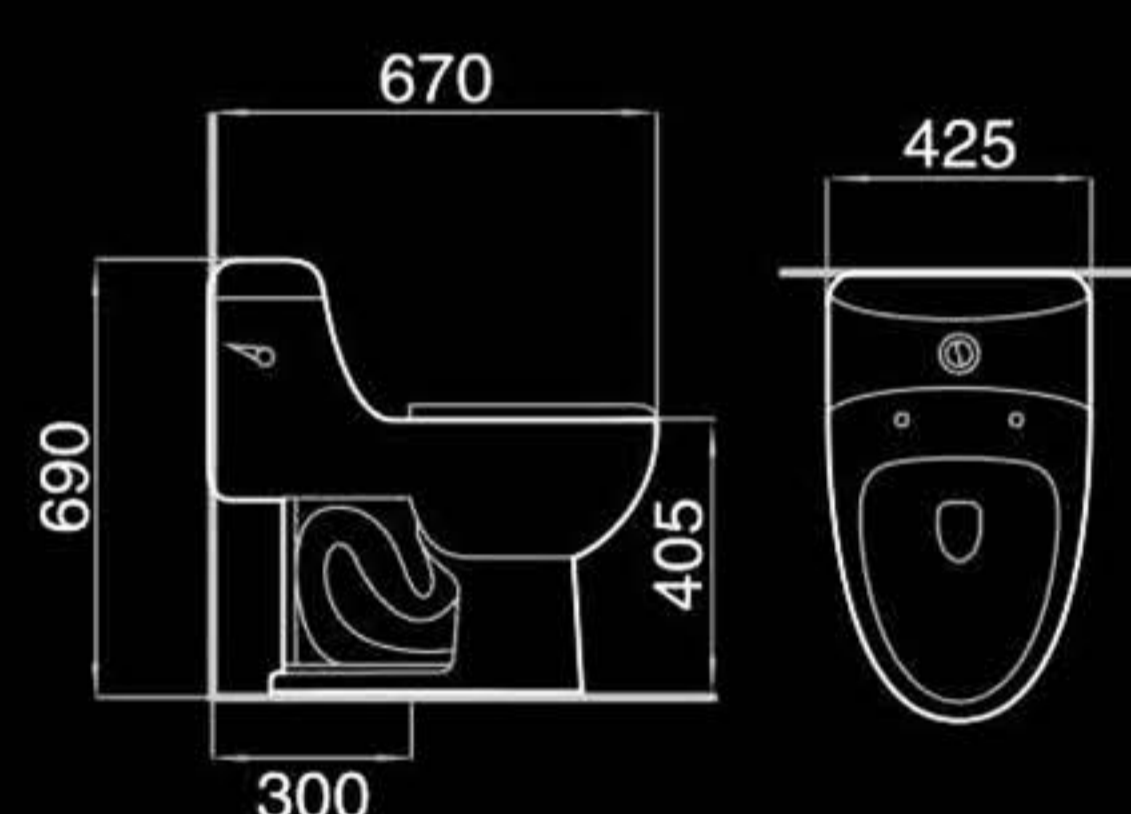

AB815

Siphon one-piece toilet
虹吸式连体座便器
Size: 670x425x690mm
S-trap: 300mm Roughing-in