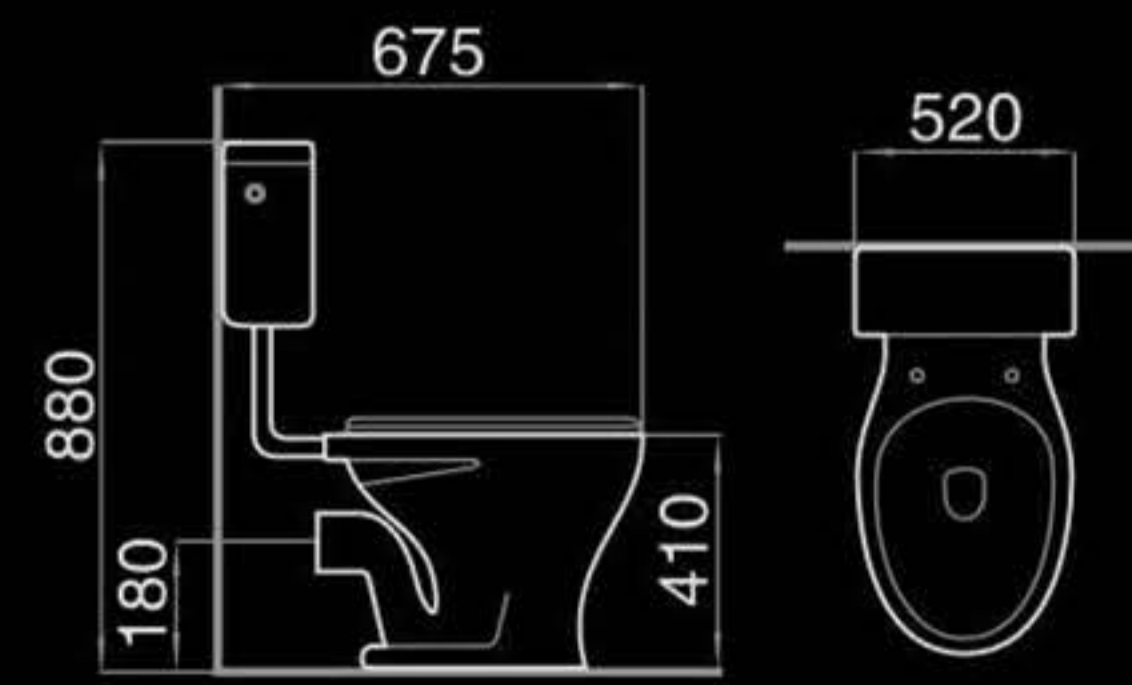

A303

Washdown two-piece toilet
直冲式分体座便器
Size: 675x520x880mm
P-trap: 180mm Roughing-in