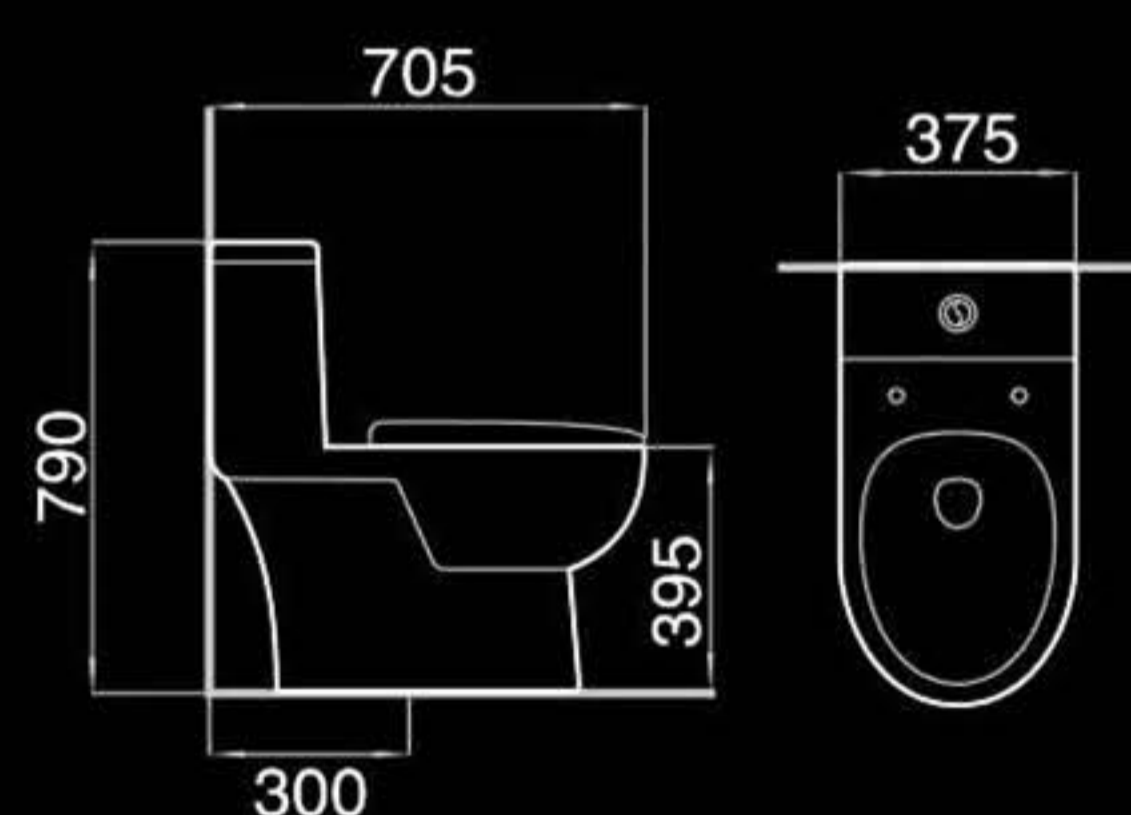

A518

Siphon one-piece toilet
虹吸式连体座便器
Size: 705x375x790mm
S-trap: 300mm Roughing-in