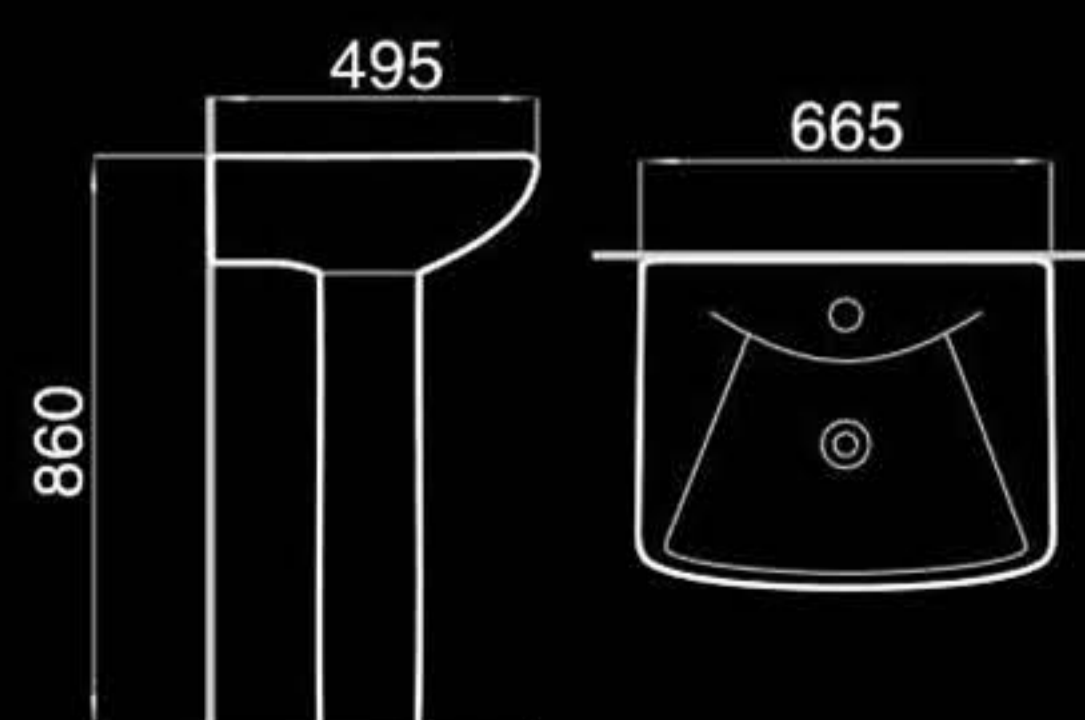

A228

Washdown two-piece toilet
直冲式连体座便器
Size: 690x390x740mm
P-trap: 180mm Roughing-in
S-trap: 250mm Roughing-in

AF400

Wall-hung bidet
挂墙式妇洗器
Size: 400x600x420mm
Fixing to wall with back

B228

Pedestal basin
立柱盆
Size: 665x495x860mm
Fixing to wall with back