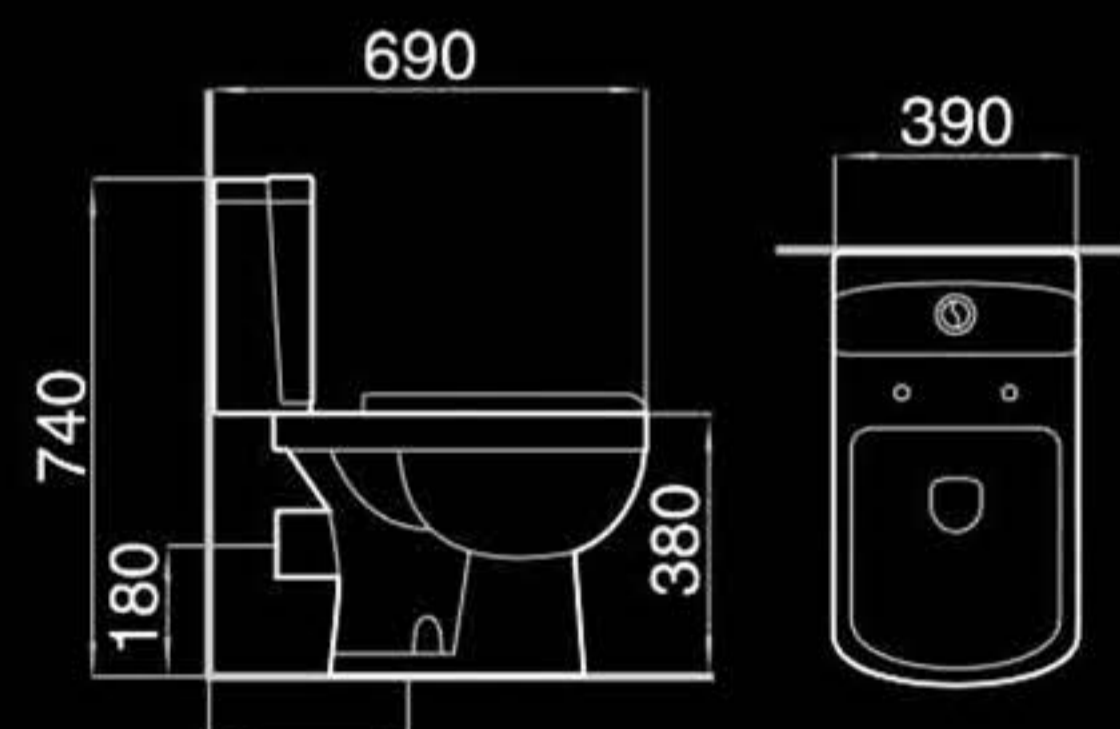

A228

Washdown two-piece toilet
直冲式连体座便器
Size: 690x390x740mm
P-trap: 180mm Roughing-in
S-trap: 250mm Roughing-in