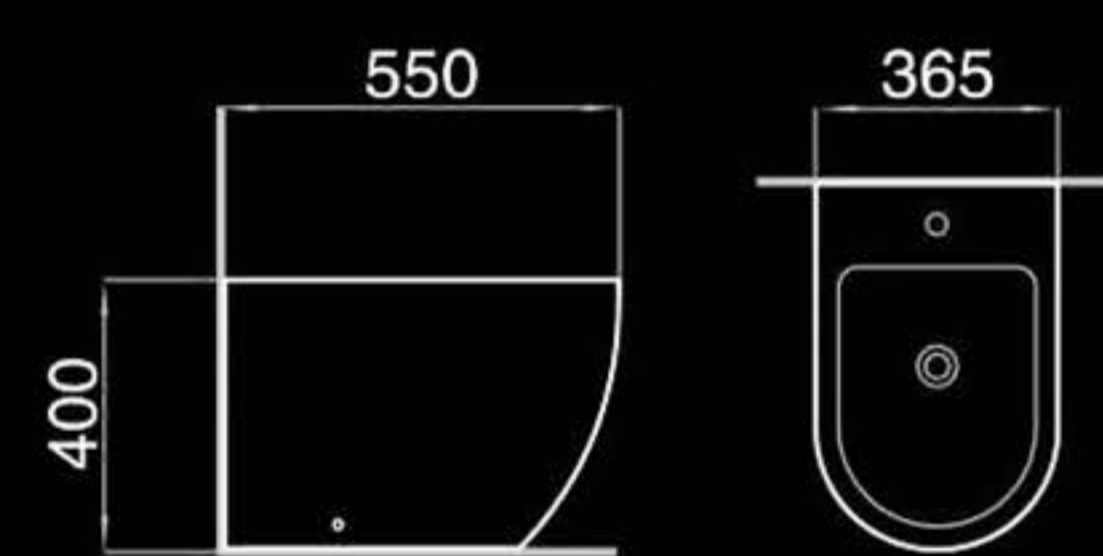

Washdown two-piece toilet
直冲式分体座便器
Size: 680x375x810mm
P-trap: 180mm Roughing-in
S-trap: 250mm Roughing-in

H8831B

Washdown floor mounted toilet
直冲落地式座便器
Size: 550x365x400mm
P-trap: 180mm Roughing-in

F8831B

Floor mounted bidet
落地式妇洗器
Size: 550x365x400mm
Fixing to wall with back

F8831

Wall-hung bidet
挂墙式妇洗器
Size: 550x360x395mm
Fixing to wall with back

B400

Pedestal basin
立柱盆
Size: 500x500x830mm
Fixing to wall with back