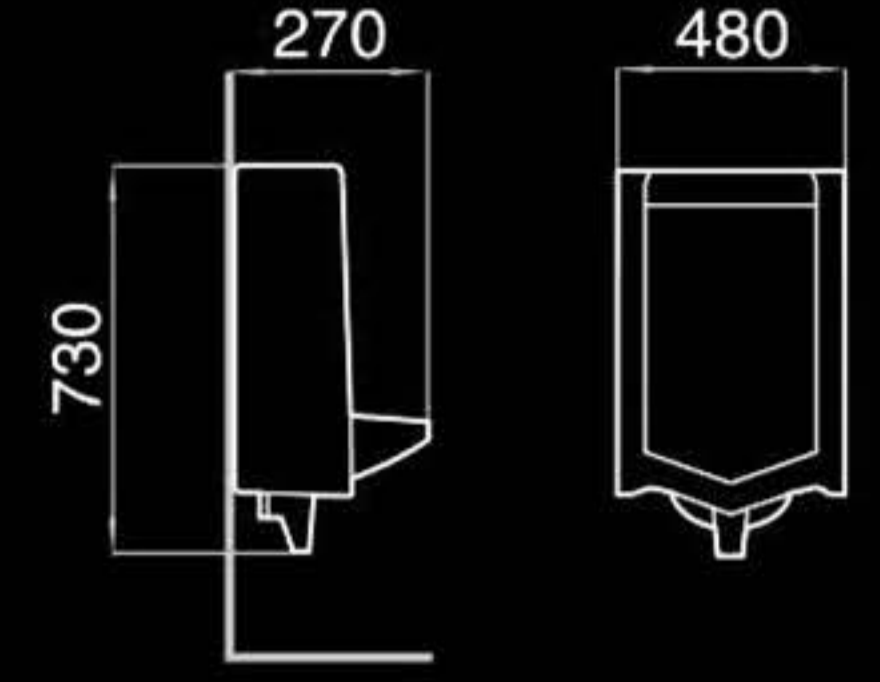

818

Water tank 水箱
Size:360x120x430mm

E903

Urinal
小便斗
Size: 345x315x605mm

SF4112

Urinal
小便斗
Size: 730x480x270mm

SF4111

Urinal
小便斗
Size: 680x330x270mm

SF4106

Urinal
小便斗
Size: 780x390x355mm

E904

Urinal
小便斗
Size: 500x350x290mm
Size: 420x290x260mm
Fixing to wall with back

E905

Urinal
小便斗
Size: 495x290x250mm

Movewayda Ceramics Co., Ltd

Factory Address:Shutu Industrial Zone,
Fengtang Town,Chaoan Chaozhou Guangdong China