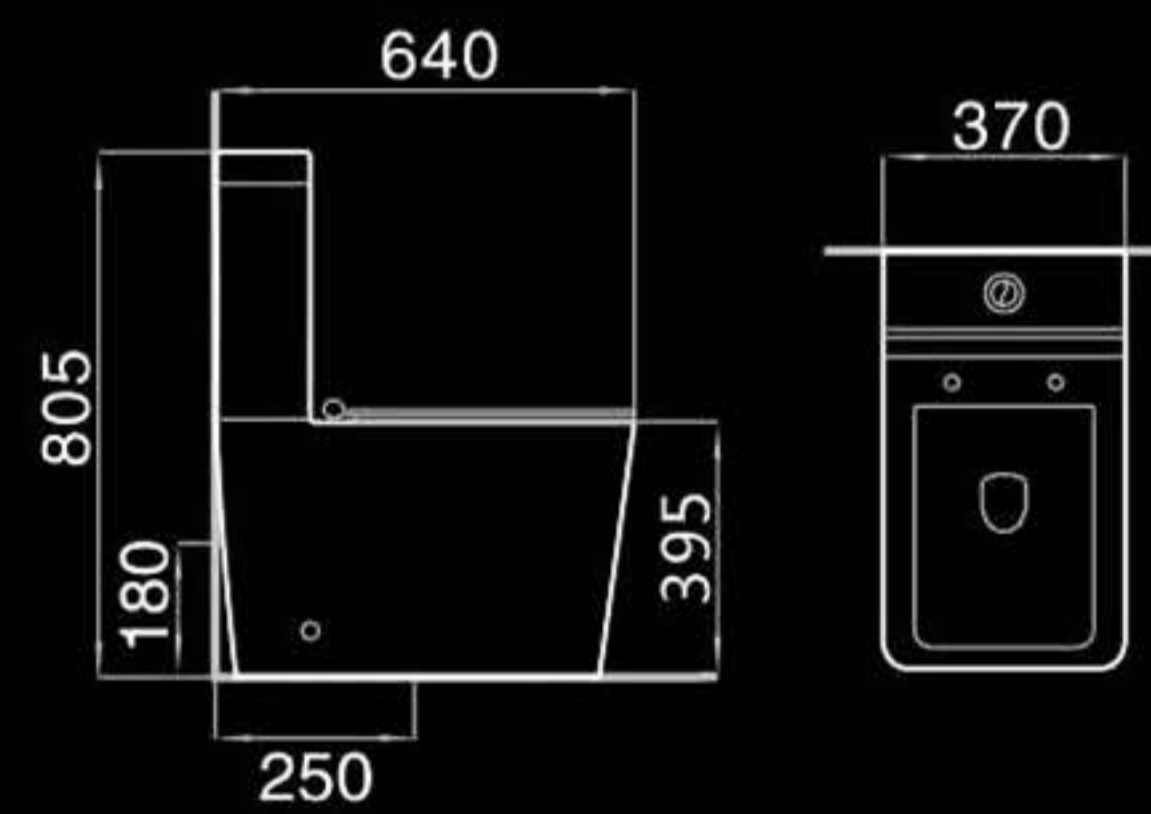

AP8869

Washdown two-piece toilet
直冲式分体座便器
Size: 640x370x805mm
P-trap: 180mm Roughing-in
S-trap: 250mm Roughing-in