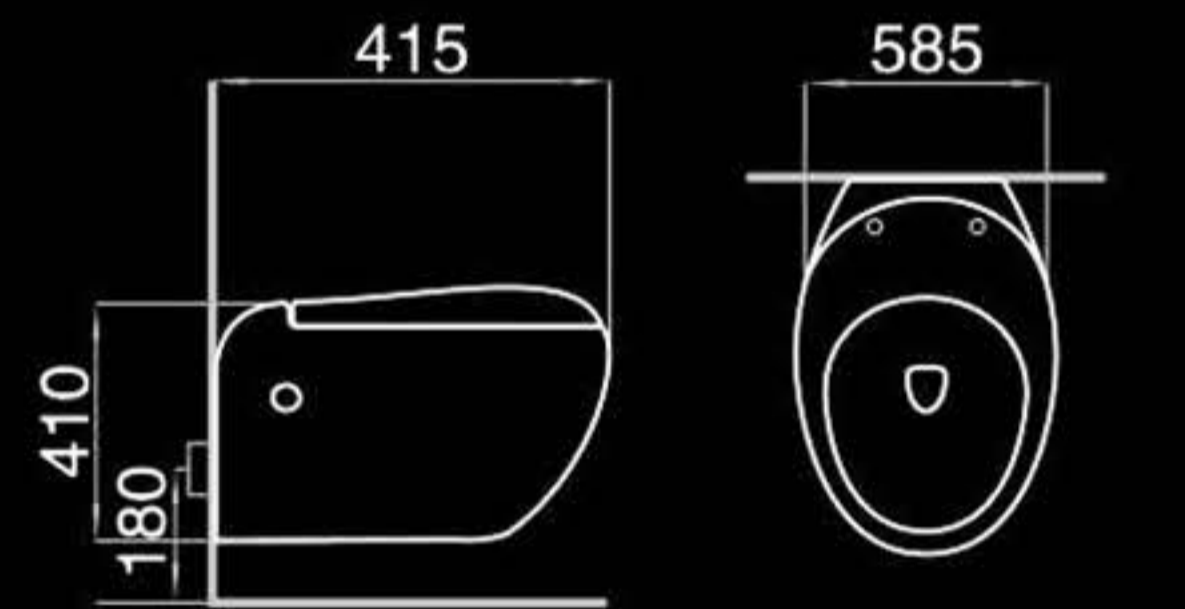

Floor mounted bidet
落地式妇洗器
Size: 550x365x400mm
Fixing to wall with back

F8831

Wall-hung bidet
挂墙式妇洗器
Size: 550x360x395mm
Fixing to wall with back

B400

Pedestal basin
立柱盆
Size: 500x500x830mm
Fixing to wall with back

Pedestal basin
立柱盆
Size: 595x465x830mm
Fixing to wall with back

AP400

Washdown two-piece toilet
直冲式分体座便器
Size: 730x360x920mm
P-trap: 180mm Roughing-in
S-trap: 250mm Roughing-in

AA400

Washdown wall-hung toilet
直冲挂墙式座便器
Size: 585x415x410mm
P-trap: 180mm Roughing-in

A228

Washdown two-piece toilet
直冲式连体座便器
Size: 690x390x740mm
P-trap: 180mm Roughing-in
S-trap: 250mm Roughing-in

AF400

Wall-hung bidet
挂墙式妇洗器
Size: 400x600x420mm
Fixing to wall with back

B228

Pedestal basin
立柱盆
Size: 665x495x860mm
Fixing to wall with back