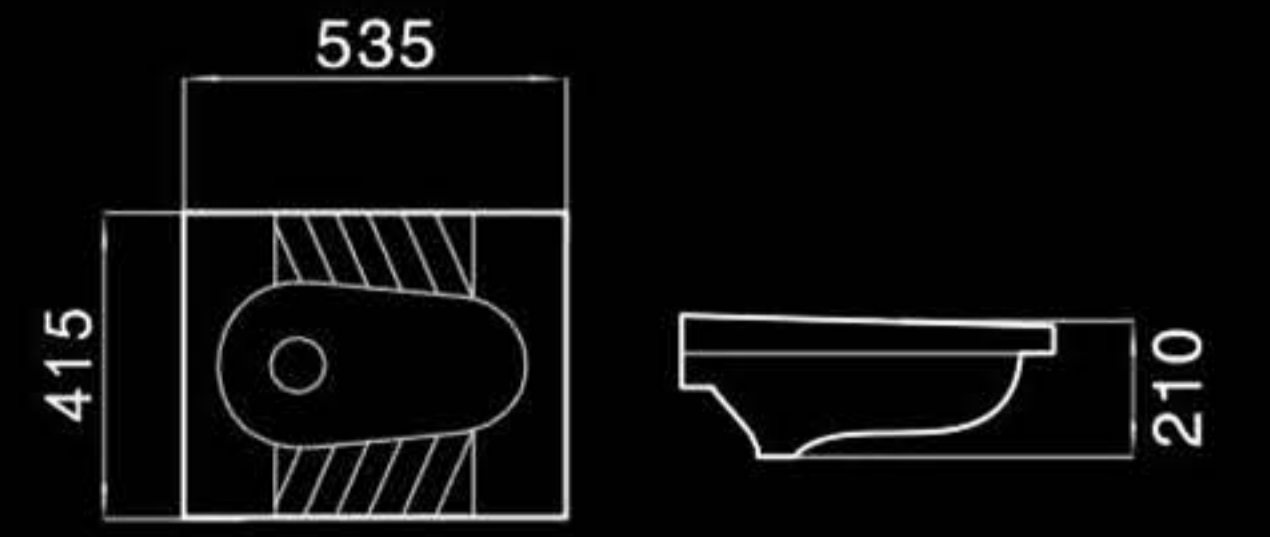

SF4225

Squat pan
蹲便器
Size:520x420x200mm
Embedded installation