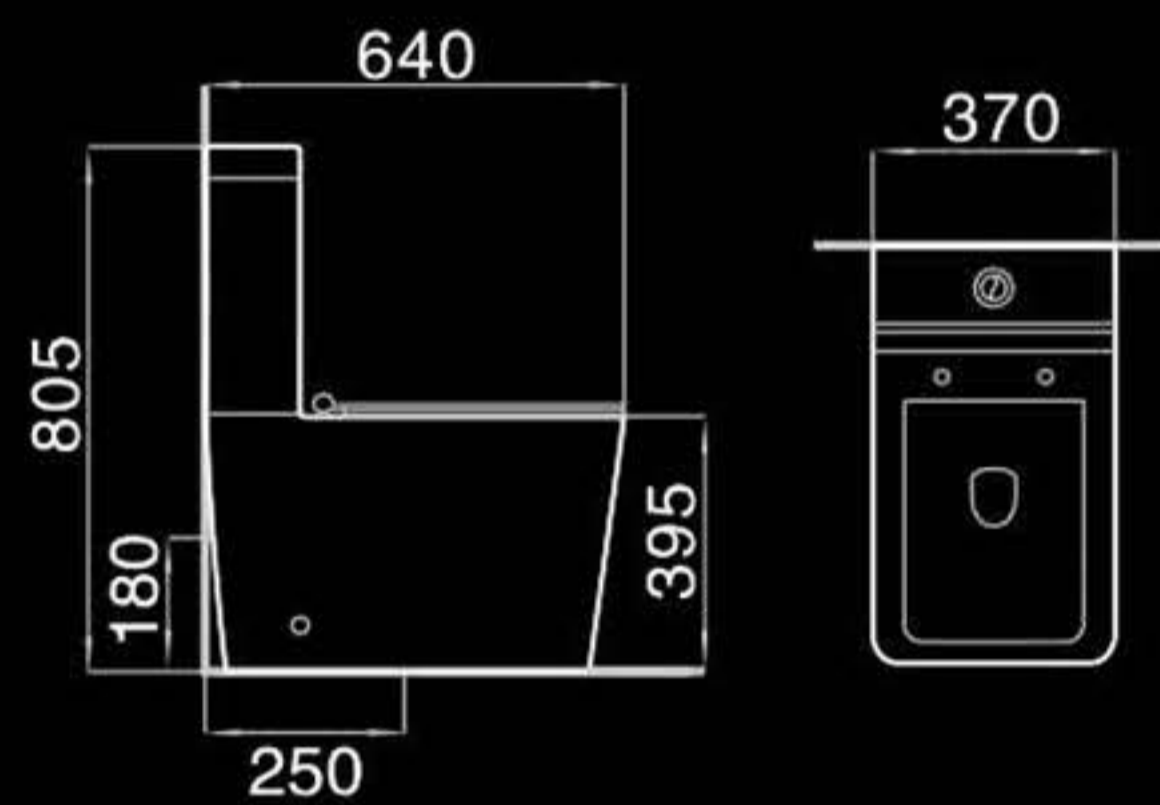

Floor mounted bidet
落地式妇洗器
Size: 550x365x400mm
Fixing to wall with back

F8831

Wall-hung bidet
挂墙式妇洗器
Size: 550x360x395mm
Fixing to wall with back

B400

Pedestal basin
立柱盆
Size: 500x500x830mm
Fixing to wall with back

B8831

Wall-hung basin
挂盆
Size: 530x445x390mm
Fixing to wall with back

A8869

Washdown one-piece toilet
直冲式连体座便器
Size: 660x360x805mm
P-trap: 180mm Roughing-in
S-trap: 250mm Roughing-in

H8869

Washdown wall-hung toilet
直冲挂墙式座便器
Size: 500x355x370mm
P-trap: 180mm Roughing-in

AP8869

Washdown two-piece toilet
直冲式分体座便器
Size: 640x370x805mm
P-trap: 180mm Roughing-in
S-trap: 250mm Roughing-in

H8869B

Washdown floor mounted toilet
直冲落地式座便器
Size: 500x355x395mm
P-trap: 180mm Roughing-in

F8869B

Floor mounted bidet
落地式妇洗器
Size: 500x355x395mm
Fixing to wall with back

F8869

Wall-hung bidet
挂墙式妇洗器
Size: 500x355x295mm
Fixing to wall with back

B401

Pedestal basin
立柱盆
Size: 510x450x855mm
Fixing to wall with back