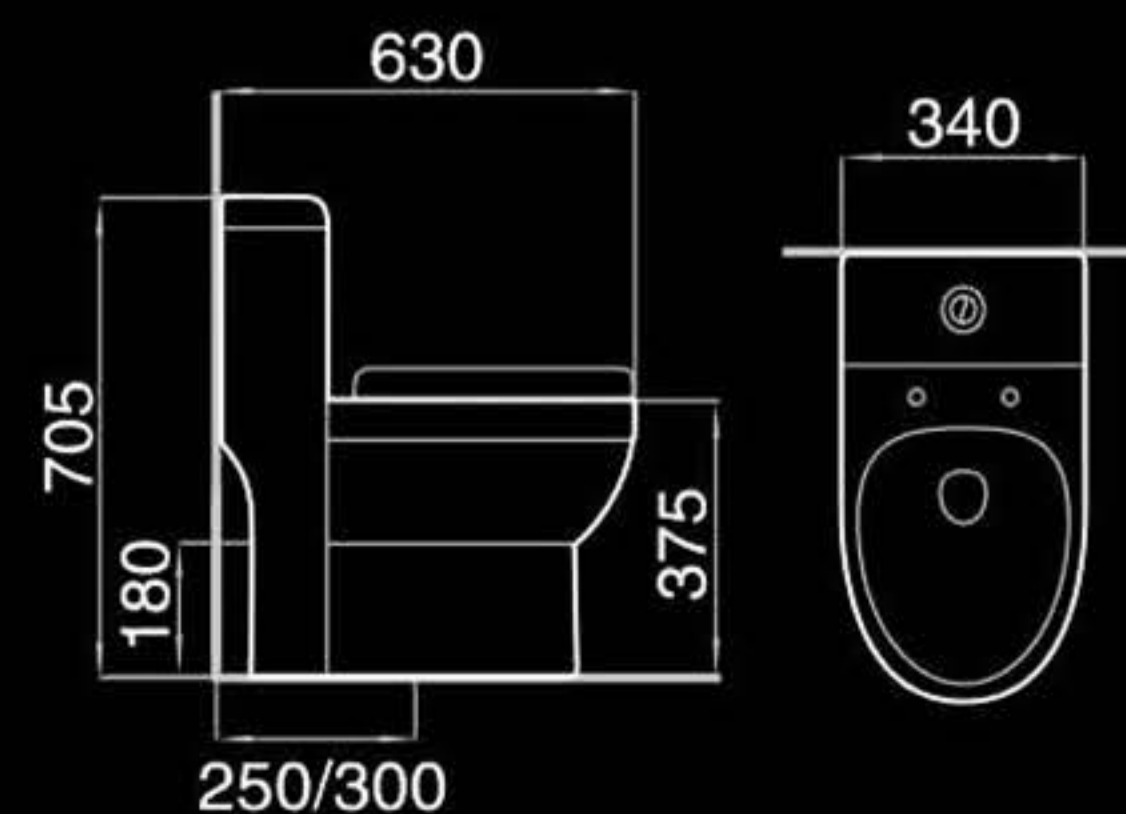

Floor mounted bidet
落地式妇洗器
Size: 550x365x400mm
Fixing to wall with back

F8831

Wall-hung bidet
挂墙式妇洗器
Size: 550x360x395mm
Fixing to wall with back

B400

Pedestal basin
立柱盆
Size: 500x500x830mm
Fixing to wall with back

F8869B

Floor mounted bidet
落地式妇洗器
Size: 500x355x395mm
Fixing to wall with back

F8869

Wall-hung bidet
挂墙式妇洗器
Size: 500x355x295mm
Fixing to wall with back

B401

Pedestal basin
立柱盆
Size: 510x450x855mm
Fixing to wall with back

Siphon one-piece toilet
虹吸式连体座便器
Size: 650x340x725mm
S-trap: 300mm Roughing-in

A308

Siphon one-piece toilet
虹吸式连体座便器
Size: 735x385x680mm
S-trap: 300mm Roughing-in

AS503

Washdown one-piece toilet
直冲式连体座便器
Size: 630x340x705mm
P-trap: 180mm Roughing-in
S-trap: 250/300mm Roughing-in