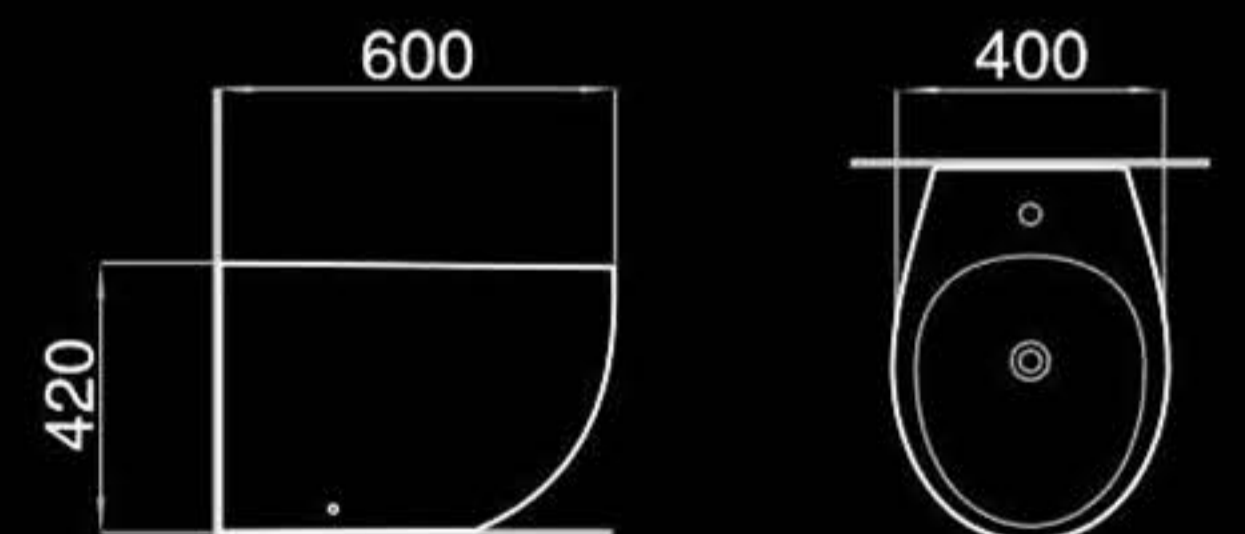

AF400

Wall-hung bidet
挂墙式妇洗器
Size: 400x600x420mm
Fixing to wall with back