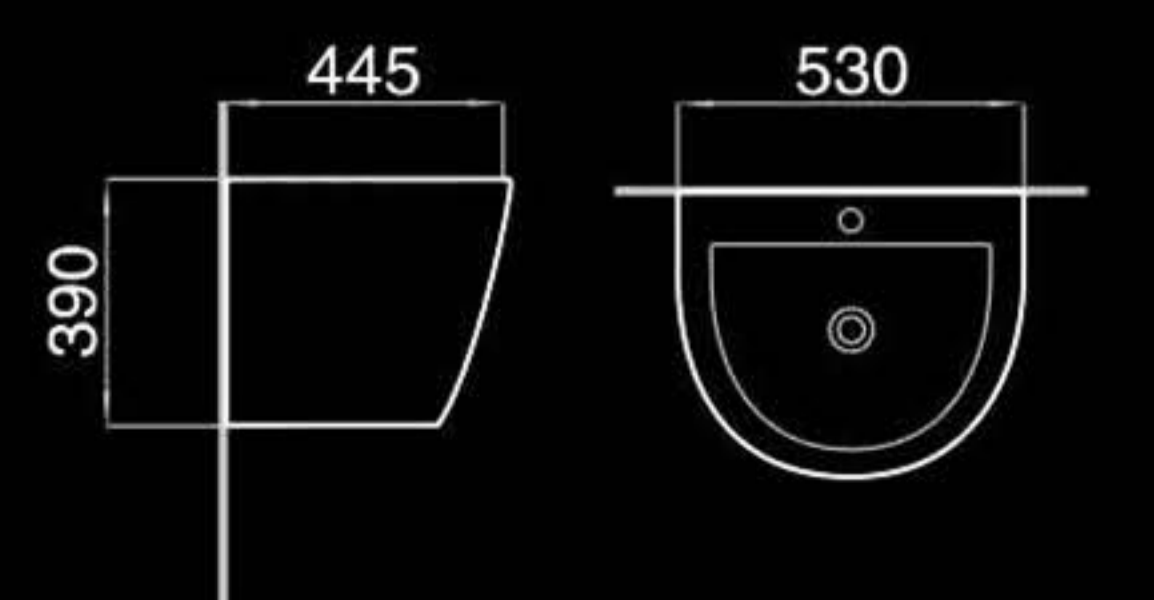

B8831

Wall-hung basin
挂盆
Size: 530x445x390mm
Fixing to wall with back