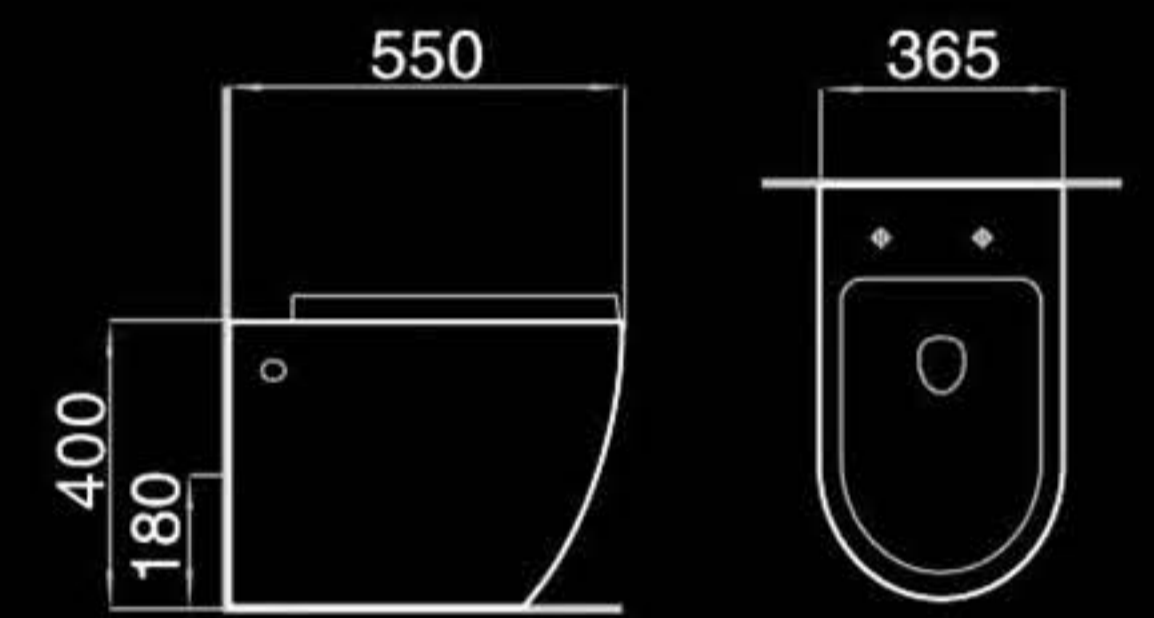

Floor mounted bidet
落地式妇洗器
Size: 510x365x425mm
Fixing to wall with back

F8203

Wall-hung bidet
挂墙式妇洗器
Size: 495x365x360mm
Fixing to wall with back

A8203

Washdown wall-hung toilet
直冲挂墙式座便器
Size: 480x365x360mm
P-trap: 180mm Roughing-in

A8831

Washdown one-piece toilet
直冲式连体座便器
Size: 680x360x810mm
P-trap: 180mm Roughing-in
S-trap: 250mm Roughing-in

H8831

Washdown wall-hung toilet
直冲挂墙式座便器
Size: 550x365x380mm
P-trap: 180mm Roughing-in

AP8831

Washdown two-piece toilet
直冲式分体座便器
Size: 680x375x810mm
P-trap: 180mm Roughing-in
S-trap: 250mm Roughing-in

H8831B

Washdown floor mounted toilet
直冲落地式座便器
Size: 550x365x400mm
P-trap: 180mm Roughing-in

F8831B

Floor mounted bidet
落地式妇洗器
Size: 550x365x400mm
Fixing to wall with back

F8831

Wall-hung bidet
挂墙式妇洗器
Size: 550x360x395mm
Fixing to wall with back

B400

Pedestal basin
立柱盆
Size: 500x500x830mm
Fixing to wall with back