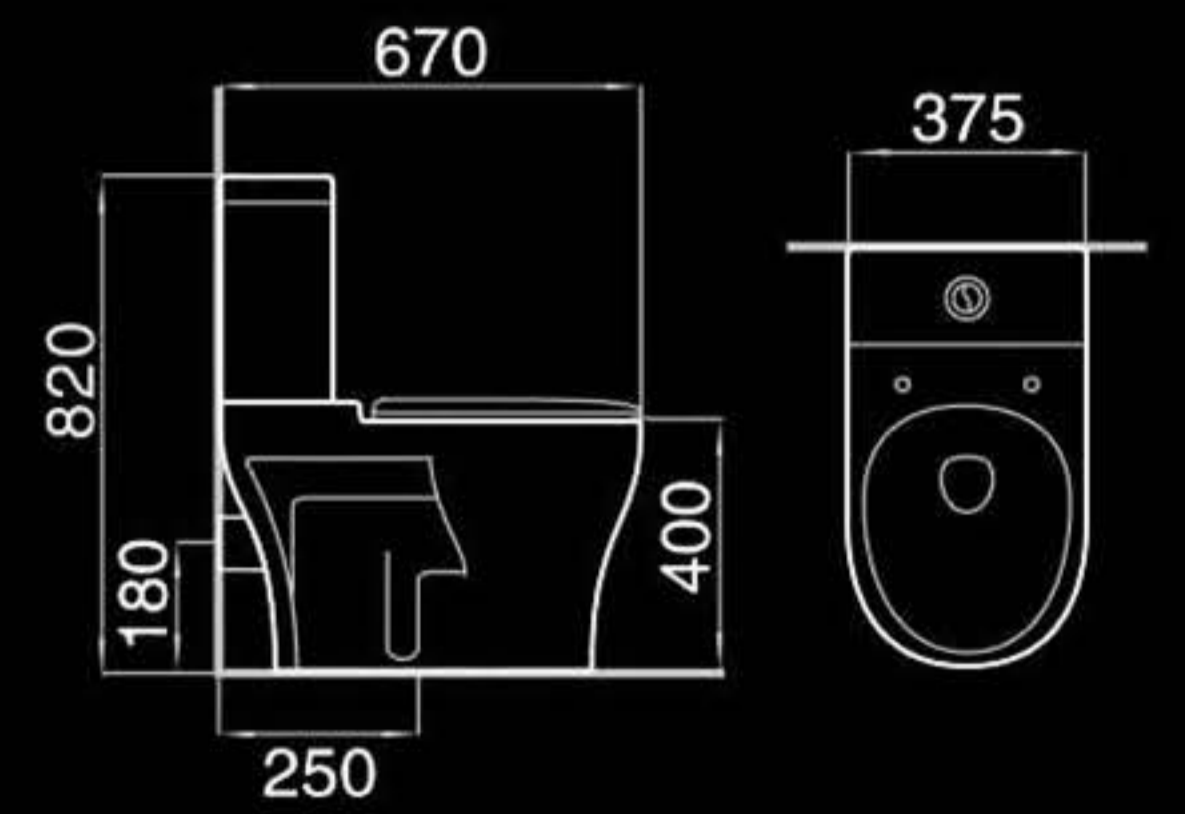

Floor mounted bidet
落地式妇洗器
Size: 550x365x400mm
Fixing to wall with back

F8831

Wall-hung bidet
挂墙式妇洗器
Size: 550x360x395mm
Fixing to wall with back

B400

Pedestal basin
立柱盆
Size: 500x500x830mm
Fixing to wall with back

Floor mounted bidet
落地式妇洗器
Size: 570x355x400mm
Fixing to wall with back

B503

Pedestal basin
立柱盆
Size: 600x455x835mm
Fixing to wall with back

C502

Half-pedestal basin
挂盆
Size: 615x485x395mm
Fixing to wall with back

D502

Half-pedestal basin
挂盆
Size: 600x470x510mm
Fixing to wall with back

A8022

Washdown one-piece toilet
直冲式连体座便器
Size: 660x350x875mm
P-trap: 180mm Roughing-in
S-trap: 250mm Roughing-in

A5808

Washdown two-piece toilet
直冲式分体座便器
Size: 670x375x820mm
P-trap: 180mm Roughing-in
S-trap: 250mm Roughing-in

AP8022

Washdown two-piece toilet
直冲式分体座便器
Size: 660x350x900mm
P-trap: 180mm Roughing-in
S-trap: 250mm Roughing-in

F5808

Bidet
妇洗器
Size: 590x360x420mm
Fixing to wall with back

B8022

Pedestal basin
立柱盆
Size: 675x480x900mm
Fixing to wall with back