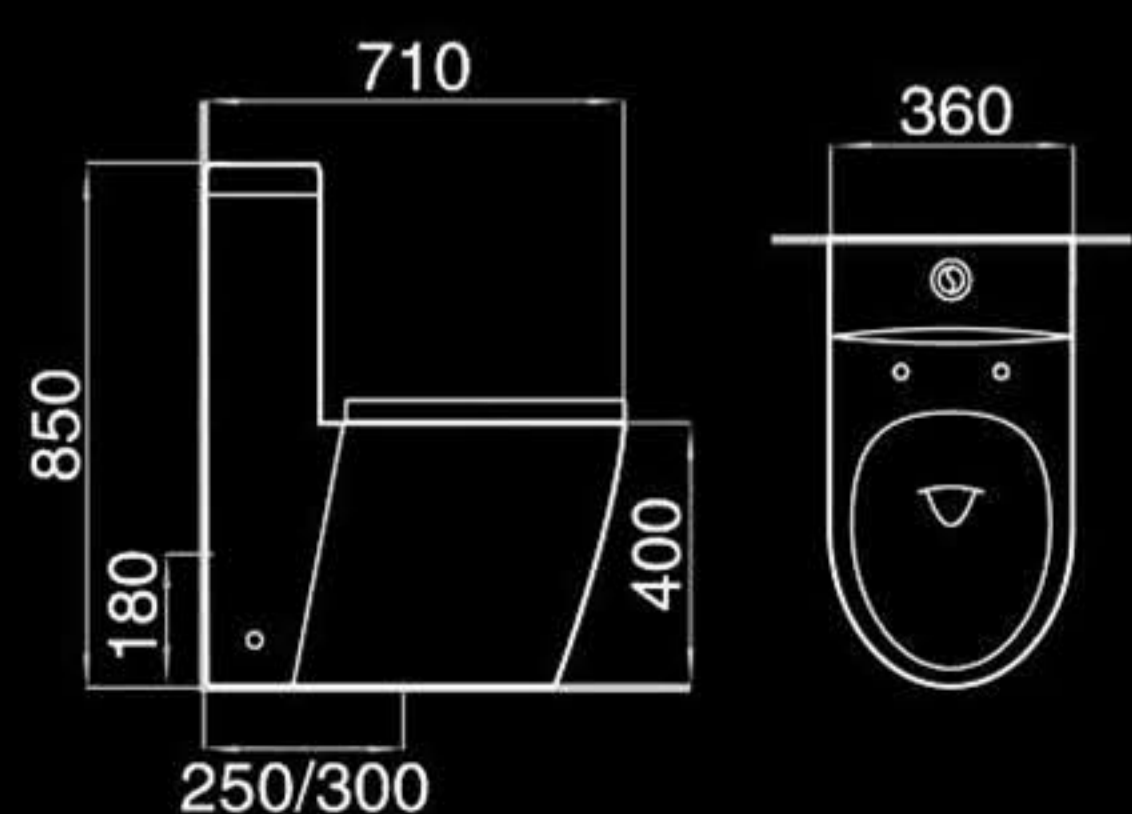

A8097

Washdown one-piece toilet
直冲式连体座便器
Size: 710x360x850mm
P-trap: 180mm Roughing-in
S-trap: 250/300mm Roughing-in