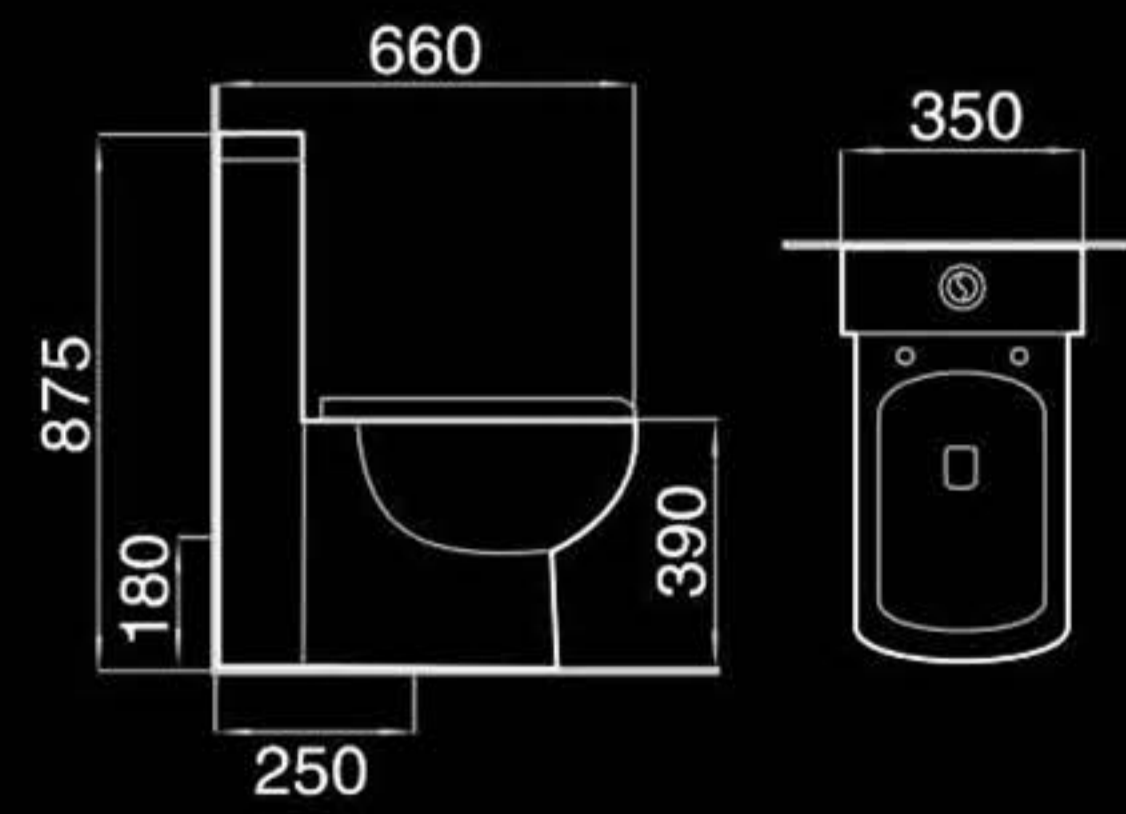

Floor mounted bidet
落地式妇洗器
Size: 550x365x400mm
Fixing to wall with back

F8831

Wall-hung bidet
挂墙式妇洗器
Size: 550x360x395mm
Fixing to wall with back

B400

Pedestal basin
立柱盆
Size: 500x500x830mm
Fixing to wall with back

Floor mounted bidet
落地式妇洗器
Size: 570x355x400mm
Fixing to wall with back

B503

Pedestal basin
立柱盆
Size: 600x455x835mm
Fixing to wall with back

C502

Half-pedestal basin
挂盆
Size: 615x485x395mm
Fixing to wall with back

D502

Half-pedestal basin
挂盆
Size: 600x470x510mm
Fixing to wall with back

A8022

Washdown one-piece toilet
直冲式连体座便器
Size: 660x350x875mm
P-trap: 180mm Roughing-in
S-trap: 250mm Roughing-in

A5808

Washdown two-piece toilet
直冲式分体座便器
Size: 670x375x820mm
P-trap: 180mm Roughing-in
S-trap: 250mm Roughing-in

AP8022

Washdown two-piece toilet
直冲式分体座便器
Size: 660x350x900mm
P-trap: 180mm Roughing-in
S-trap: 250mm Roughing-in

F5808

Bidet
妇洗器
Size: 590x360x420mm
Fixing to wall with back

B8022

Pedestal basin
立柱盆
Size: 675x480x900mm
Fixing to wall with back