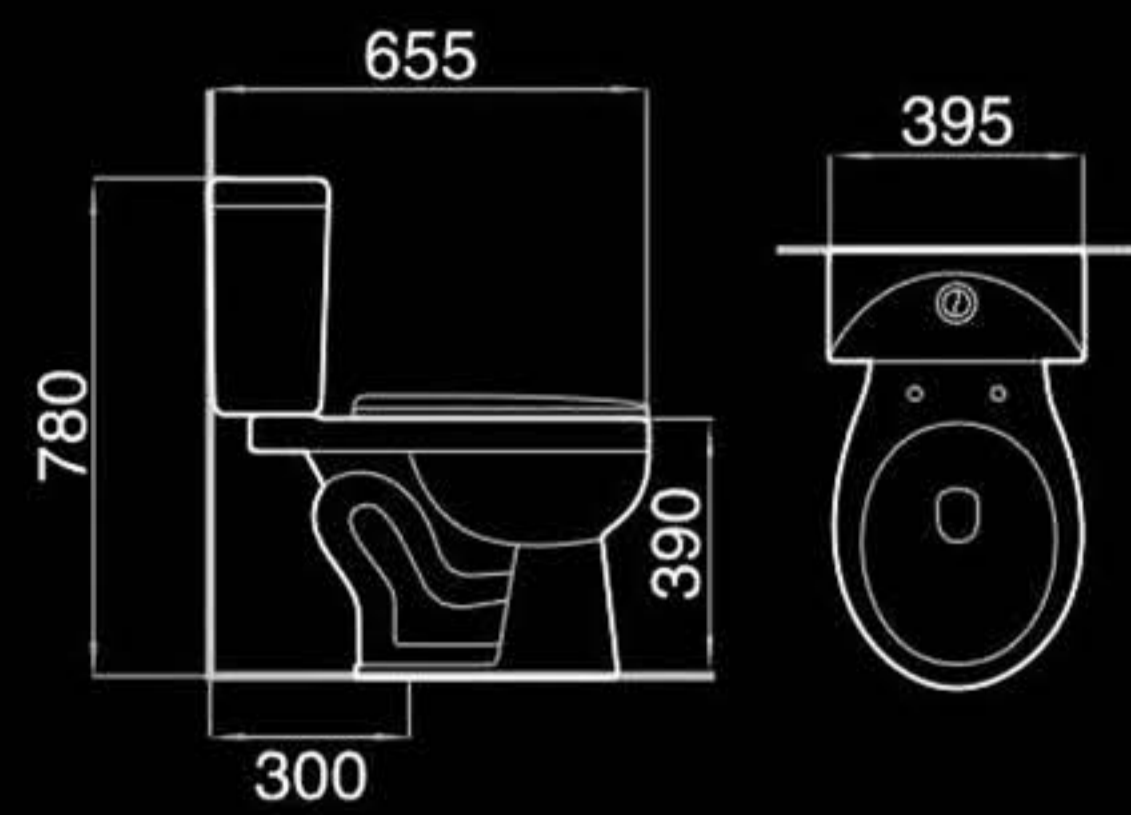

Floor mounted bidet
落地式妇洗器
Size: 550x365x400mm
Fixing to wall with back

F8831

Wall-hung bidet
挂墙式妇洗器
Size: 550x360x395mm
Fixing to wall with back

B400

Pedestal basin
立柱盆
Size: 500x500x830mm
Fixing to wall with back

F8869B

Floor mounted bidet
落地式妇洗器
Size: 500x355x395mm
Fixing to wall with back

F8869

Wall-hung bidet
挂墙式妇洗器
Size: 500x355x295mm
Fixing to wall with back

B401

Pedestal basin
立柱盆
Size: 510x450x855mm
Fixing to wall with back

AP503

Washdown two-piece toilet
直冲式分体座便器
Size: 705x365x805mm
P-trap: 180mm Roughing-in
S-trap: 250mm Roughing-in

A2110

Siphon two-piece toilet
虹吸式分体座便器
Size: 660x385x760mm
S-trap: 300mm Roughing-in

A2111

Siphon two-piece toilet
虹吸式分体座便器
Size: 655x395x780mm
S-trap: 300mm Roughing-in

A5159

Washdown two-piece toilet
直冲式分体座便器
Size: 670x410x750mm
P-trap: 180mm Roughing-in
S-trap: 250mm Roughing-in

A882

Washdown two-piece toilet
直冲式分体座便器
Size: 675x360x760mm
P-trap: 180mm Roughing-in
S-trap: 250mm Roughing-in