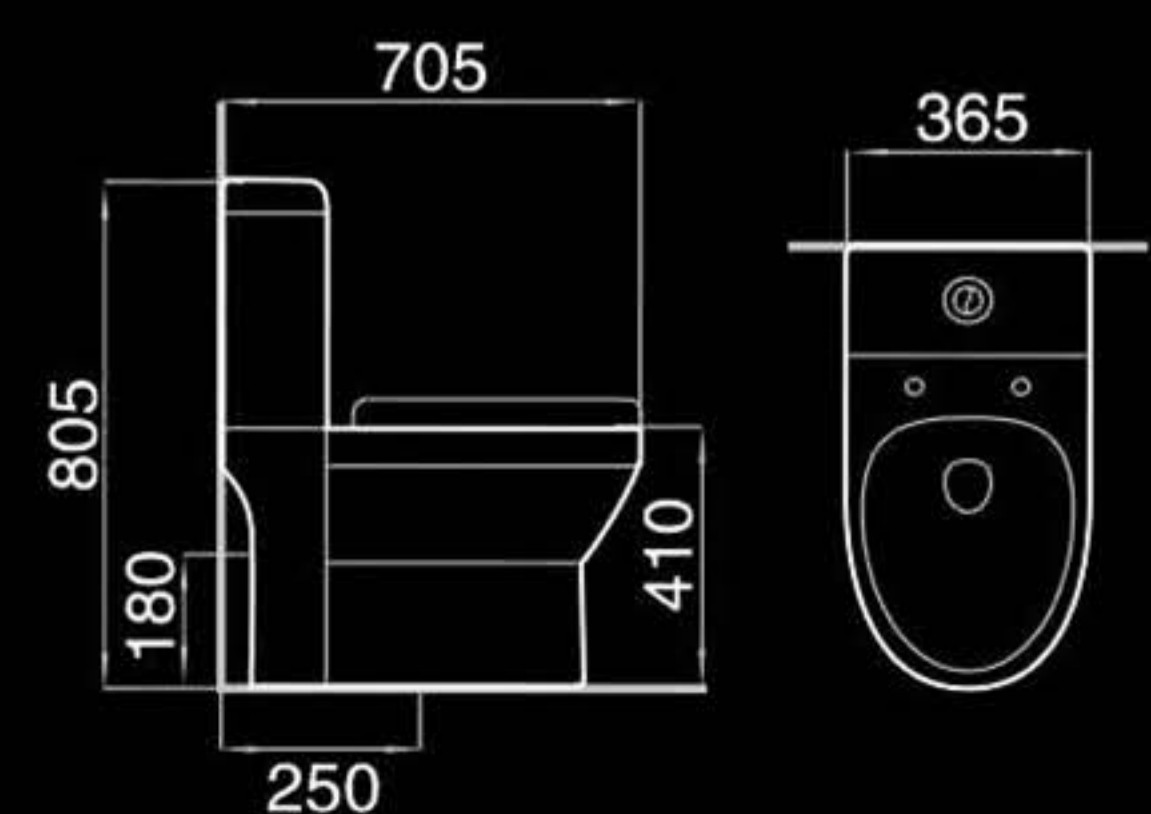

AP503

Washdown two-piece toilet
直冲式分体座便器
Size: 705x365x805mm
P-trap: 180mm Roughing-in
S-trap: 250mm Roughing-in