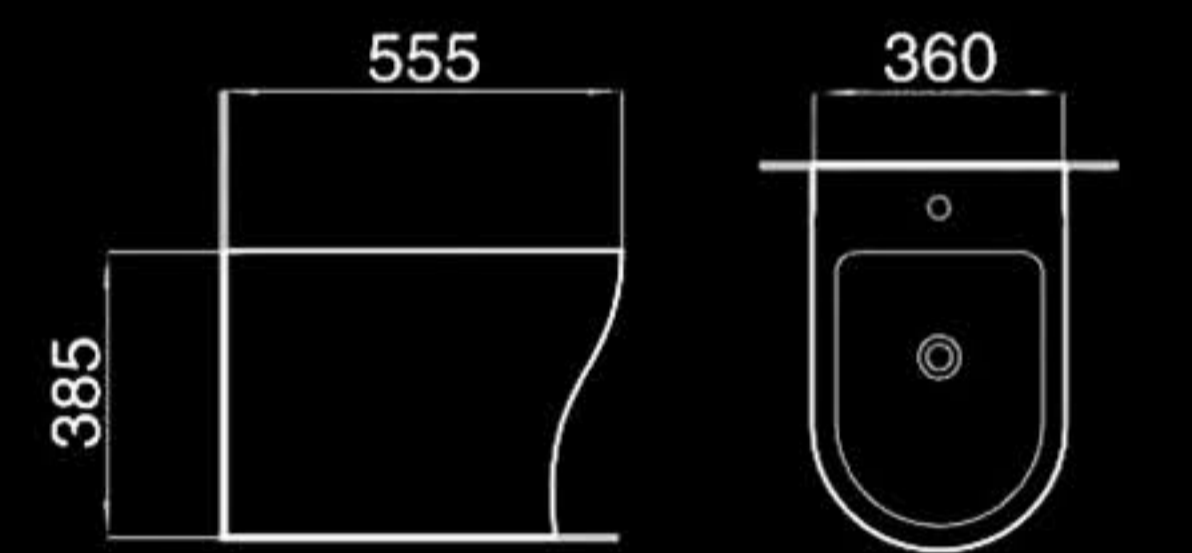

F8857

Bidet
妇洗器
Size: 555x360x385mm
Fixing to wall with back