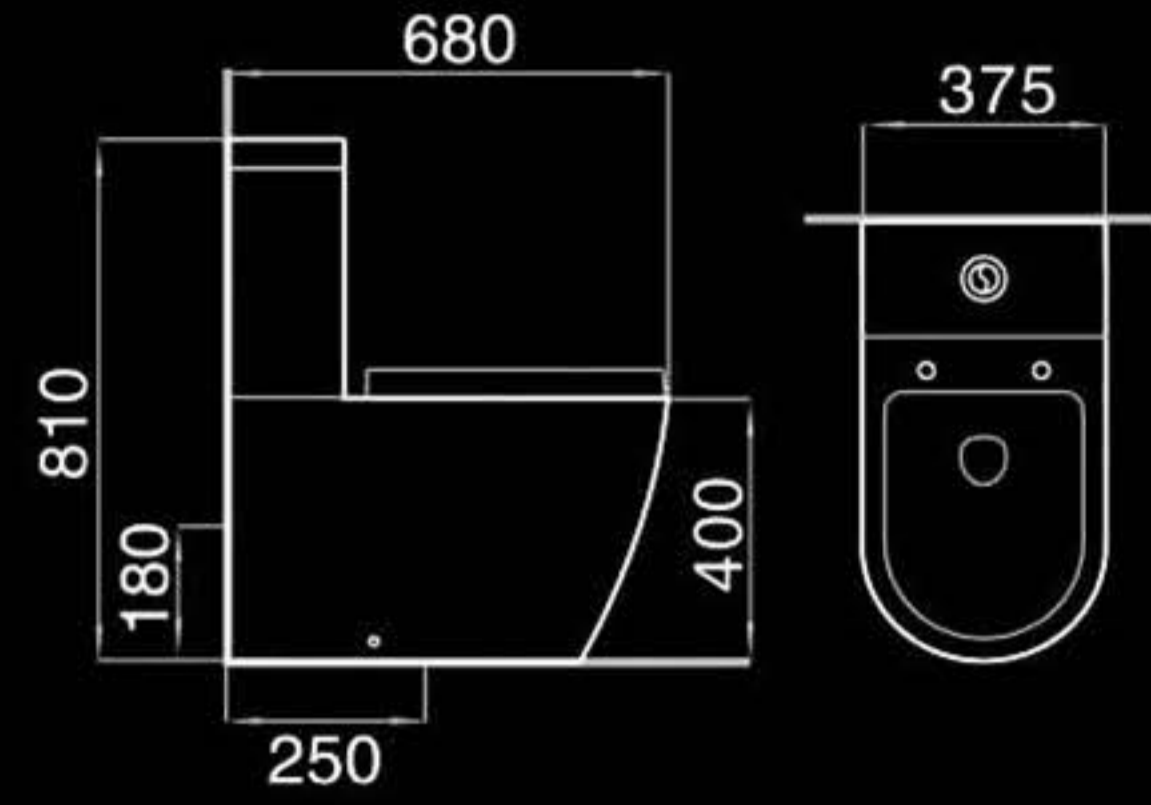

A518

Siphon one-piece toilet
虹吸式连体座便器
Size: 705x375x790mm
S-trap: 300mm Roughing-in

A2320

Child use toilet
儿童座便器
Size: 490x285x525mm
S-trap: 200mm Roughing-in
P-trap: 140mm Roughing-in

AP8831

Washdown two-piece toilet
直冲式分体座便器
Size: 680x375x810mm
P-trap: 180mm Roughing-in
S-trap: 250mm Roughing-in