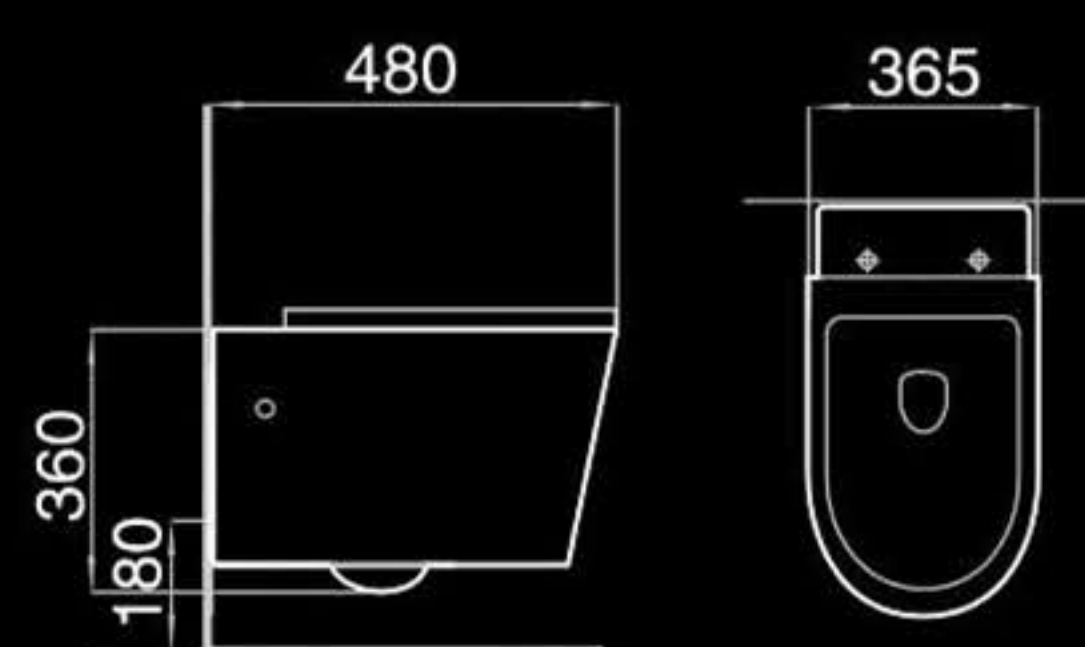

Rimless

4.5L

A8203

Washdown wall-hung toilet
直冲挂墙式座便器
Size: 480x365x360mm
P-trap: 180mm Roughing-in

100J

Concealed water tank
Fixing into the wall
隐藏式水箱
Size: 507x140x1170mm

H8869

Washdown wall-hung toilet
直冲挂墙式座便器
Size:500x355x370mm
P-trap:180mm Roughing-in