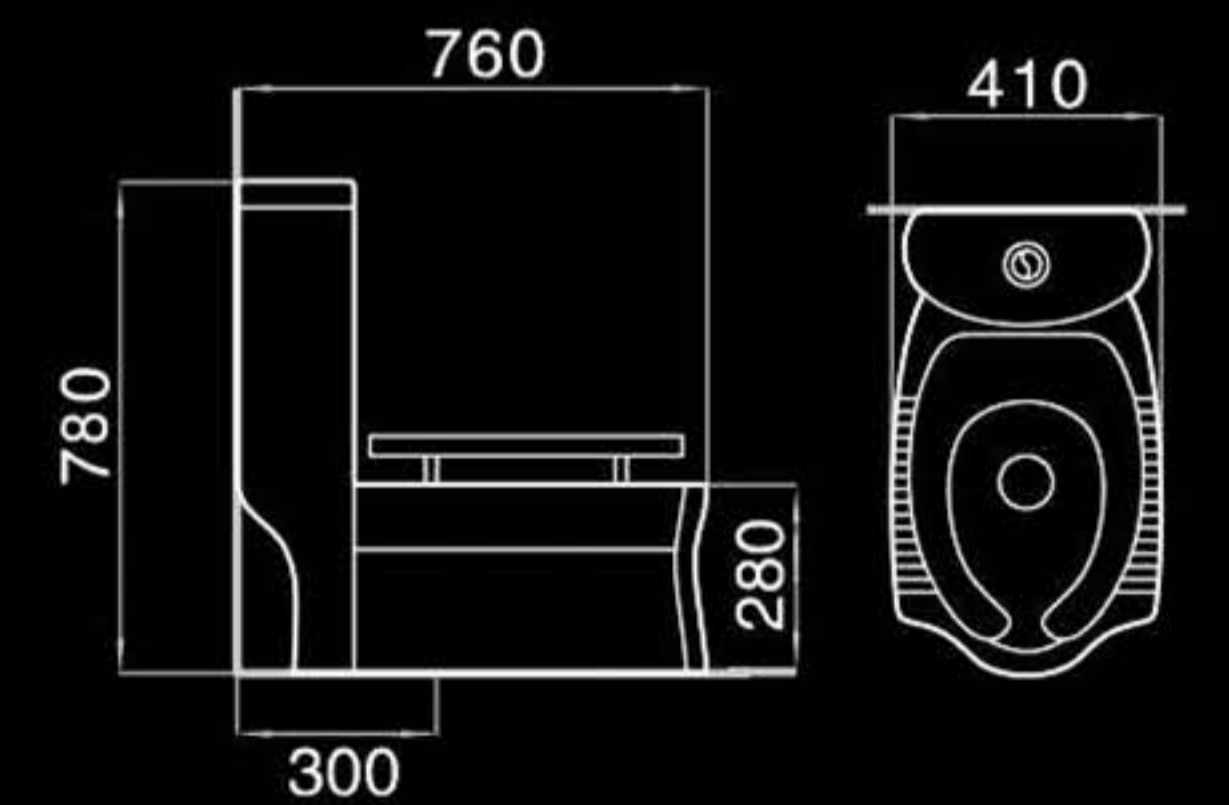

DT001

Double used toilet 蹲坐两用
Washdown one-piece
Size:760x410x780mm
S-trap:300mm Roughing-in

803N

Water tank 水箱
Size:375x118x400mm