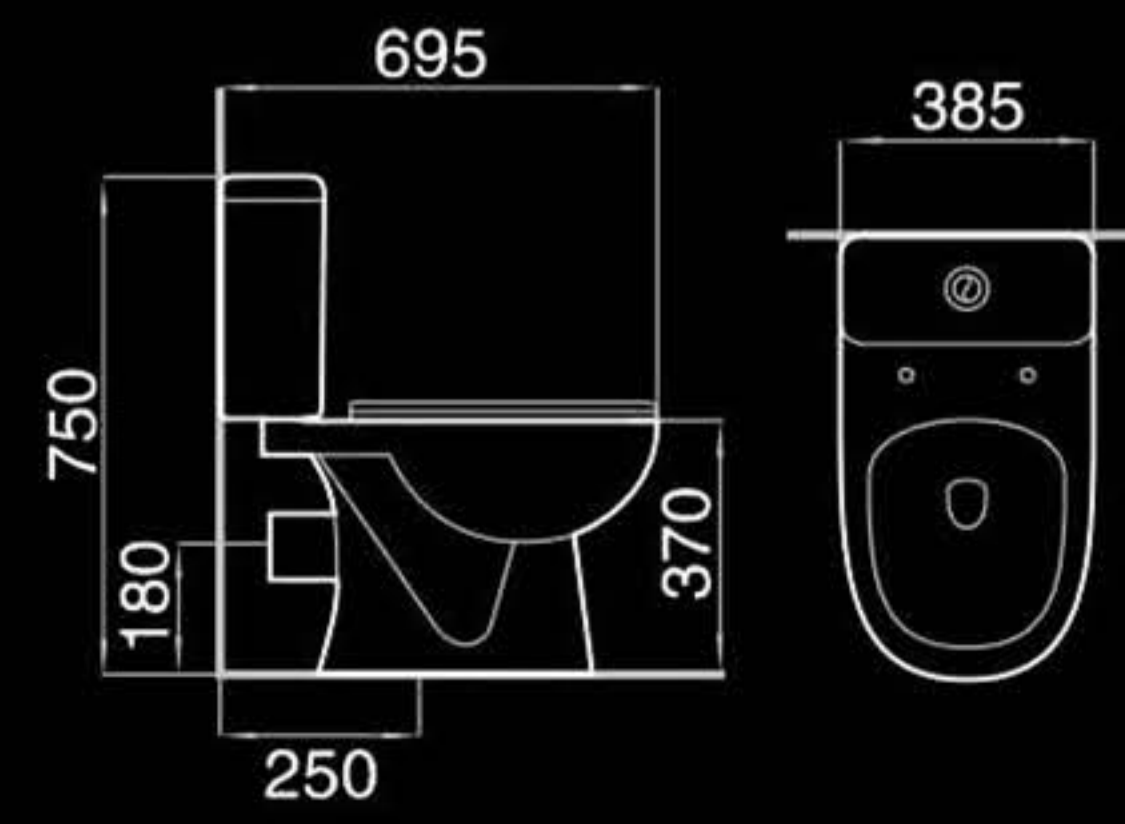

F8869B

Floor mounted bidet
落地式妇洗器
Size: 500x355x395mm
Fixing to wall with back

F8869

Wall-hung bidet
挂墙式妇洗器
Size: 500x355x295mm
Fixing to wall with back

B401

Pedestal basin
立柱盆
Size: 510x450x855mm
Fixing to wall with back

Floor mounted bidet
落地式妇洗器
Size: 570x355x400mm
Fixing to wall with back

B503

Pedestal basin
立柱盆
Size: 600x455x835mm
Fixing to wall with back

C502

Half-pedestal basin
挂盆
Size: 615x485x395mm
Fixing to wall with back

A2108

Washdown two-piece toilet
直冲式分体座便器
Size: 685x435x735mm
P-trap: 180mm Roughing-in
S-trap: 250mm Roughing-in

A2132

Washdown two-piece toilet
直冲式分体座便器
Size: 680x385x745mm
P-trap: 180mm Roughing-in
S-trap: 250mm Roughing-in

A5004

Washdown two-piece toilet
直冲式分体座便器
Size: 695x385x750mm
P-trap: 180mm Roughing-in
S-trap: 250mm Roughing-in

AC2108

Washdown two-piece toilet
直冲式分体座便器
Size: 650x370x725mm
P-trap: 180mm Roughing-in
S-trap: 250mm Roughing-in