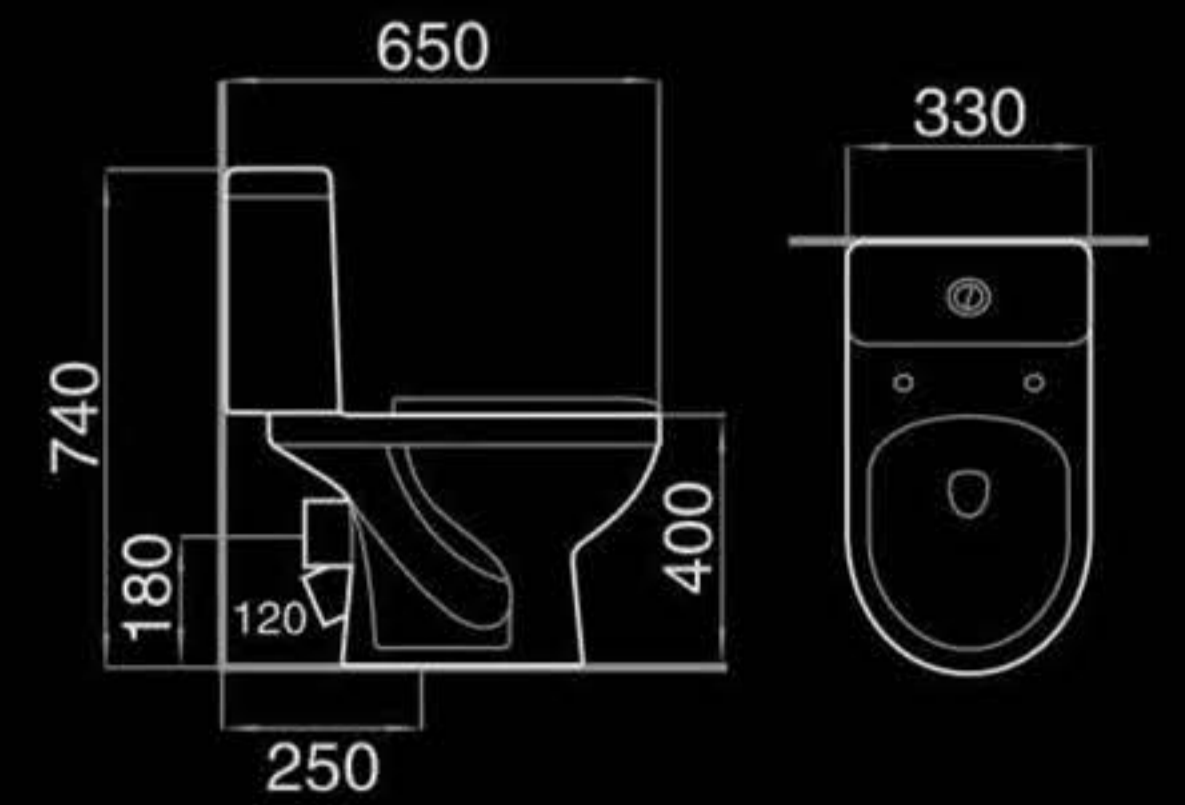

A230

Washdown two-piece toilet
直冲式分体座便器
Size: 695x380x810mm
S-trap: 250mm Roughing-in

A2322

Washdown two-piece toilet
直冲式分体座便器
Size: 660x400x770mm
P-trap: 180mm Roughing-in
S-trap: 250mm Roughing-in

A8850

Washdown two-piece toilet
直冲式分体座便器
Size: 660x400x785mm
P-trap: 180mm Roughing-in
S-trap: 250mm Roughing-in

A303

Washdown two-piece toilet
直冲式分体座便器
Size: 675x520x880mm
P-trap: 180mm Roughing-in

A2018

Washdown two-piece toilet
直冲式分体座便器
Size: 650x330x740mm
P-trap: 180mm Roughing-in
S-trap: 250mm Roughing-in
XP-trap: 120mm Roughing-in

A2099

Washdown two-piece toilet
直冲式分体座便器
Size: 680x520x880mm
S-trap: 120mm Roughing-in

A8857

Washdown/siphon two-piece toilet
直冲式/虹吸式分体座便器
Size: 700x380x790mm
P-trap: 180mm Roughing-in
S-trap: 250/300mm Roughing-in

A2100

Washdown two-piece toilet
直冲式分体座便器
Size: 700x460x790mm
P-trap: 180mm Roughing-in
S-trap: 250mm Roughing-in

AP400

Washdown two-piece toilet
直冲式分体座便器
Size: 730x360x920mm
P-trap: 180mm Roughing-in
S-trap: 250mm Roughing-in