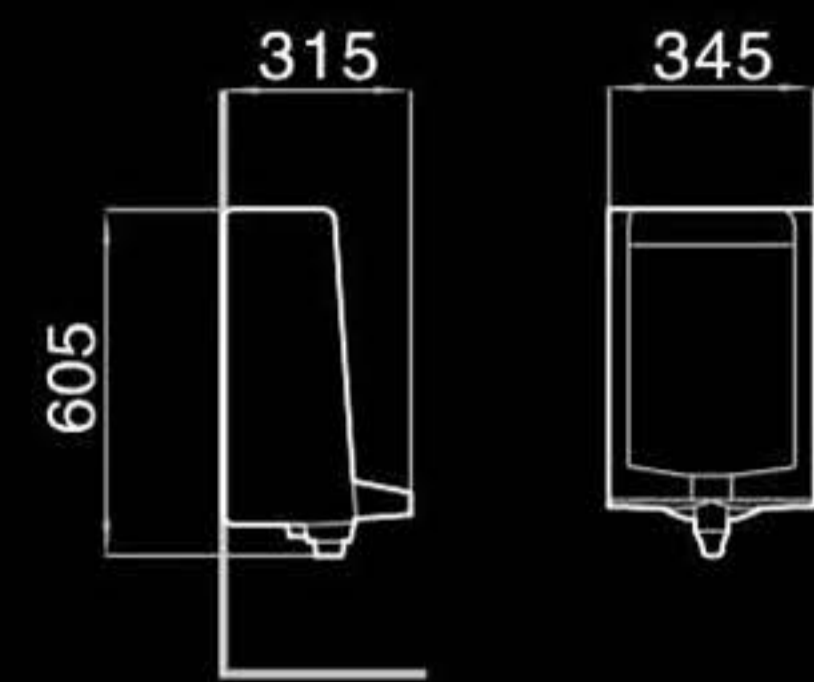

E903

Urinal
小便斗
Size: 345x315x605mm