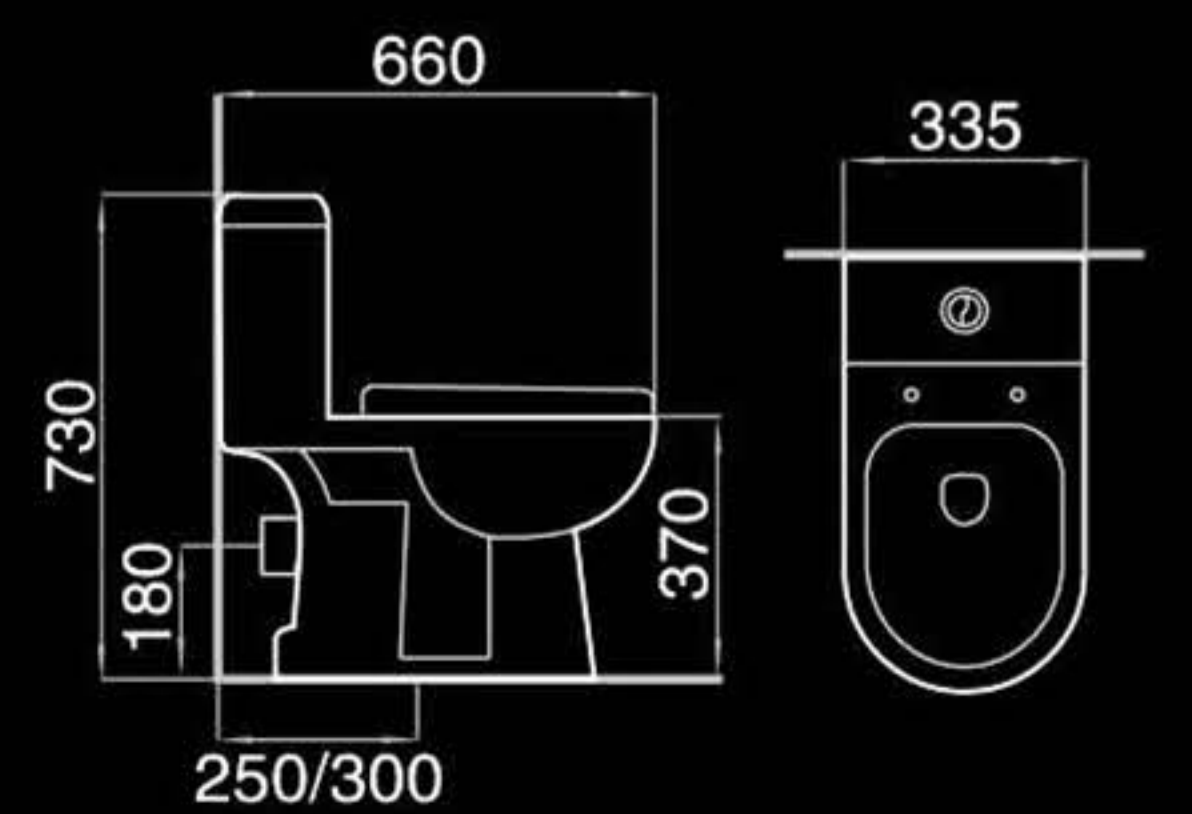

A2107

Washdown one-piece toilet
直冲式连体座便器
Size: 660x335x730mm
P-trap: 180mm Roughing-in
S-trap: 250/300mm Roughing-in