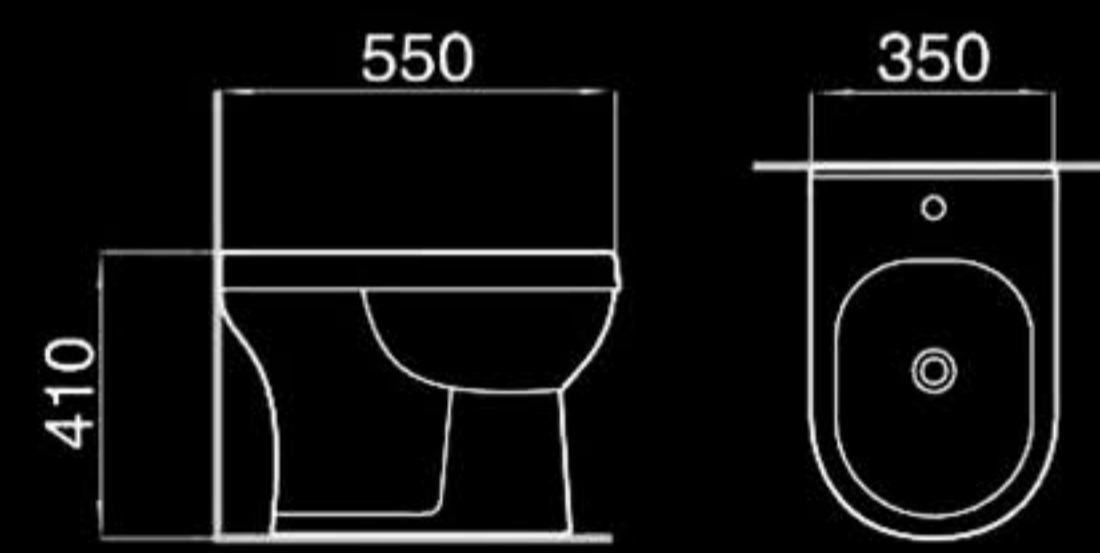

B203

Pedestal basin
立柱盆
Size: 550x430x845mm
Fixing to wall with back

A205

Washdown two-piece toilet
直冲式分体座便器
Size: 690x410x765mm
P-trap: 180mm Roughing-in
S-trap: 250mm Roughing-in

A8850

Washdown two-piece toilet
直冲式分体座便器
Size: 660x405x785mm
P-trap: 180mm Roughing-in
S-trap: 250mm Roughing-in

F2018

Bidet
妇洗器
Size: 550x350x410mm
Fixing to wall with back

F8850B

Bidet
妇洗器
Size: 590x350x400mm
Fixing to wall with back

B209

Pedestal basin
立柱盆
Size: 600x475x805mm
Fixing to wall with back

B228

Pedestal basin
立柱盆
Size: 665x495x860mm
Fixing to wall with back