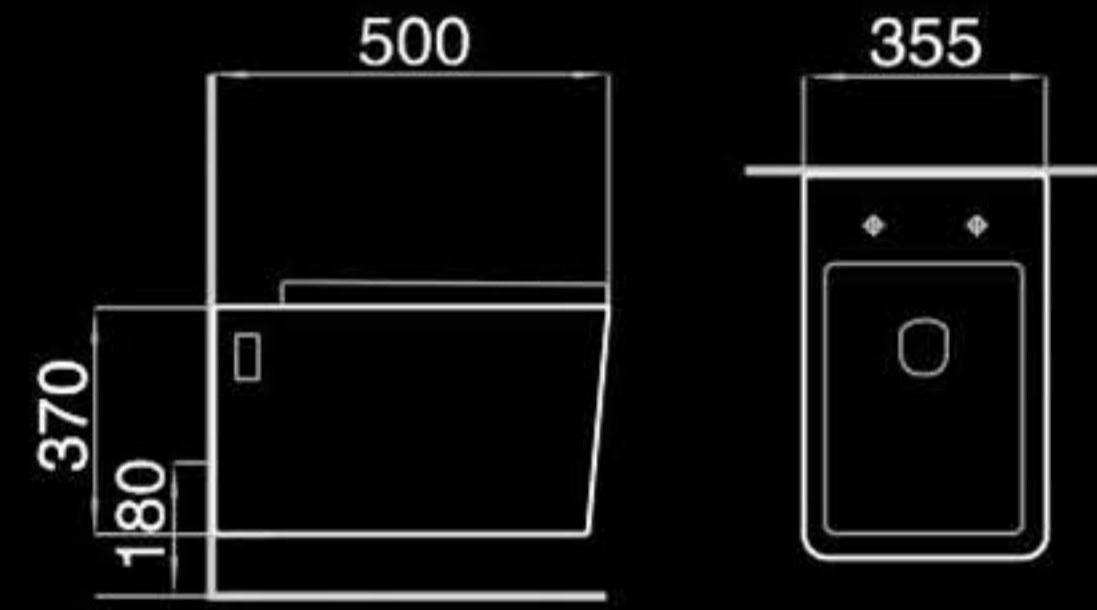

Rimless

4.5L

A8203

Washdown wall-hung toilet
直冲挂墙式座便器
Size: 480x365x360mm
P-trap: 180mm Roughing-in

100J

Concealed water tank
Fixing into the wall
隐藏式水箱
Size: 507x140x1170mm

H8869

Washdown wall-hung toilet
直冲挂墙式座便器
Size:500x355x370mm
P-trap:180mm Roughing-in