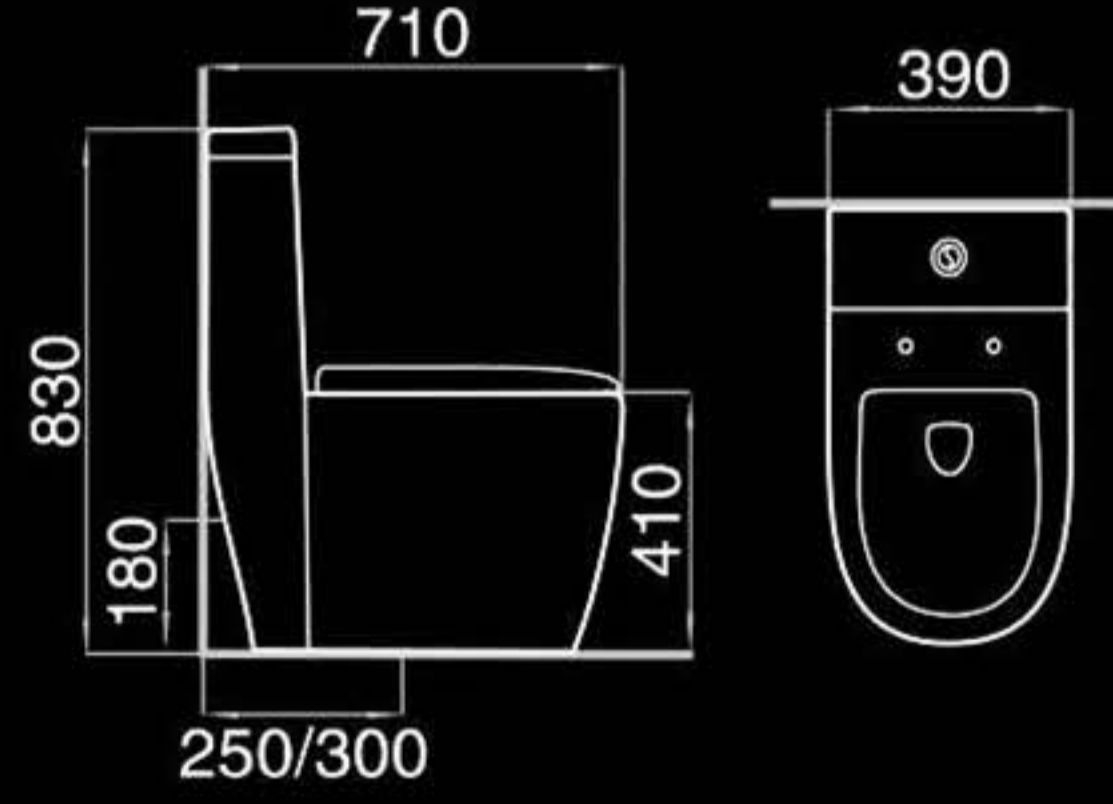

F8869B

Floor mounted bidet
落地式妇洗器
Size: 500x355x395mm
Fixing to wall with back

F8869

Wall-hung bidet
挂墙式妇洗器
Size: 500x355x295mm
Fixing to wall with back

B401

Pedestal basin
立柱盆
Size: 510x450x855mm
Fixing to wall with back

B8869

Wall-hung basin
挂盆
Size: 565x445x390mm
Fixing to wall with back

A8098

Washdown/siphon one-piece toilet
直冲式/虹吸式连体座便器
Size: 710x390x830mm
P-trap: 180mm Roughing-in
S-trap: 250/300mm Roughing-in

A503

Washdown/siphon one-piece toilet
直冲式/虹吸式连体座便器
Size: 690x350x805mm
P-trap: 180mm Roughing-in
S-trap: 250/300mm Roughing-in

H8098

Washdown wall-hung toilet
直冲挂墙式座便器
Size: 540x385x360mm
P-trap: 180mm Roughing-in

AP503

Washdown two-piece toilet
直冲式分体座便器
Size: 705x365x805mm
P-trap: 180mm Roughing-in
S-trap: 250mm Roughing-in

F8098