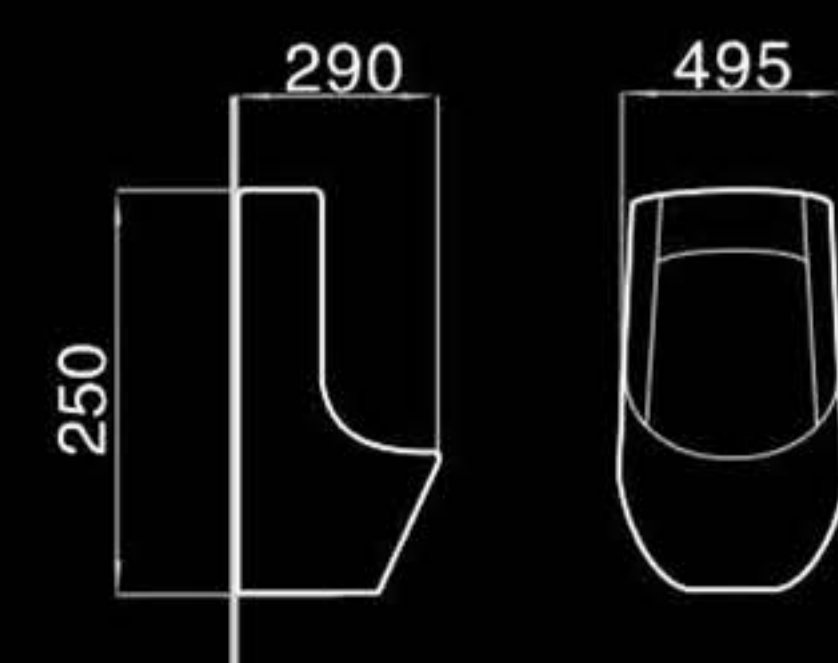

F2100

Bidet
妇洗器
Size: 505x360x405mm
Fixing to wall with back

B2320

Child use pedestal basin
儿童用立柱盆
Size: 490x410x550mm
Fixing to wall with back

B115

Pedestal basin
立柱盆
Size: 585x455x840mm
Fixing to wall with back

E904

Urinal
小便斗
Size: 500x350x290mm
Size: 420x290x260mm
Fixing to wall with back

E905

Urinal
小便斗
Size: 495x290x250mm
Fixing to wall with back

MIND

A8831

Washdown one-piece toilet
直冲式连体座便器
Size: 680x360x810mm
P-trap: 180mm Roughing-in
S-trap: 250mm Roughing-in