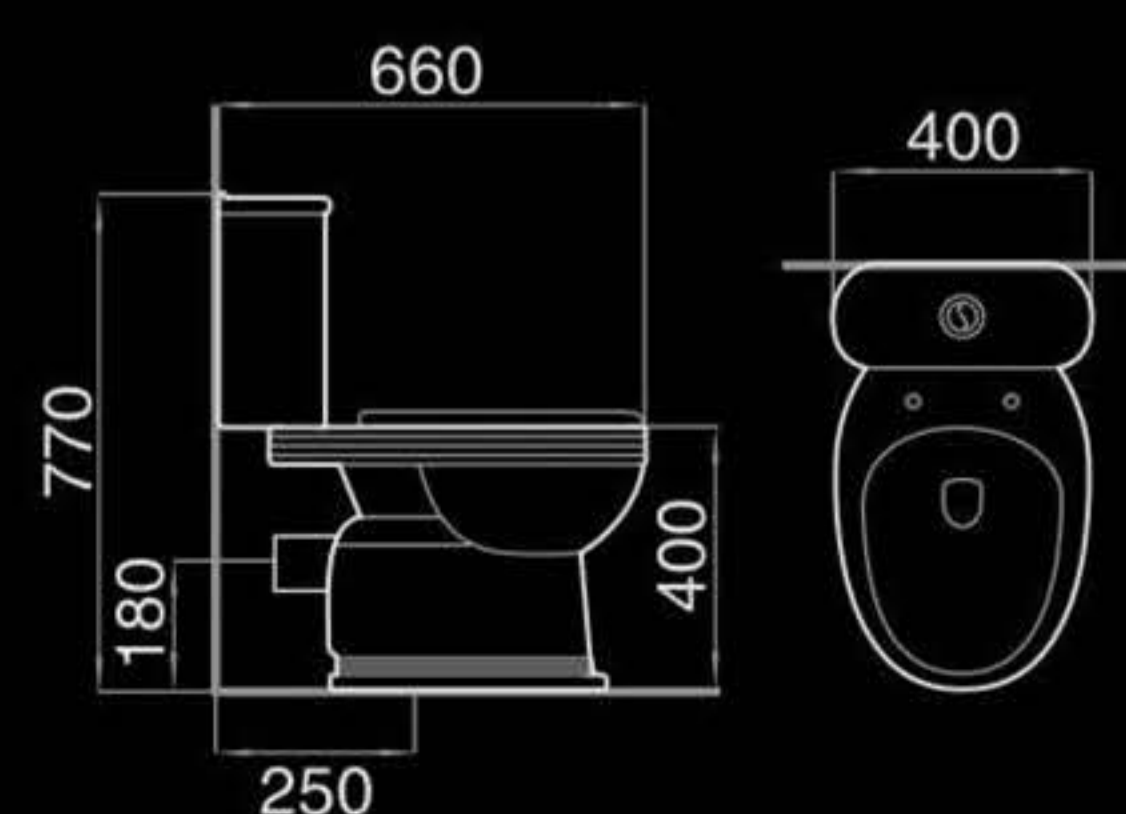

A2322

Washdown two-piece toilet
直冲式分体座便器
Size: 660x400x770mm
P-trap: 180mm Roughing-in
S-trap: 250mm Roughing-in