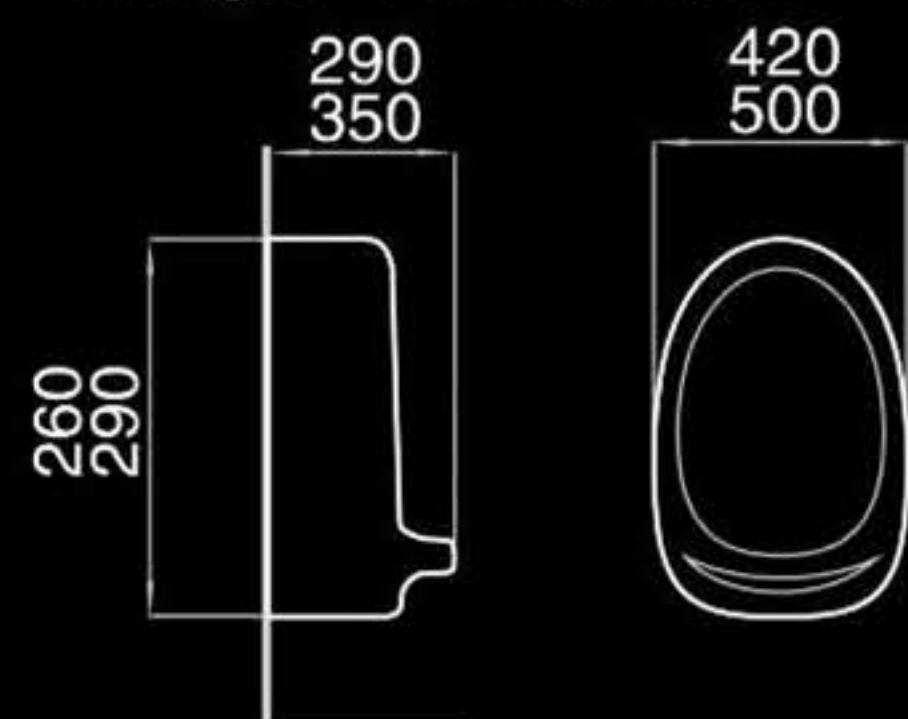

818

Water tank 水箱
Size:360x120x430mm

E903

Urinal
小便斗
Size: 345x315x605mm

SF4112

Urinal
小便斗
Size: 730x480x270mm

SF4111

Urinal
小便斗
Size: 680x330x270mm

SF4106

Urinal
小便斗
Size: 780x390x355mm

E904

Urinal
小便斗
Size: 500x350x290mm
Size: 420x290x260mm
Fixing to wall with back

E905

Urinal
小便斗
Size: 495x290x250mm

Movewayda Ceramics Co., Ltd

Factory Address:Shutu Industrial Zone,
Fengtang Town,Chaoan Chaozhou Guangdong China