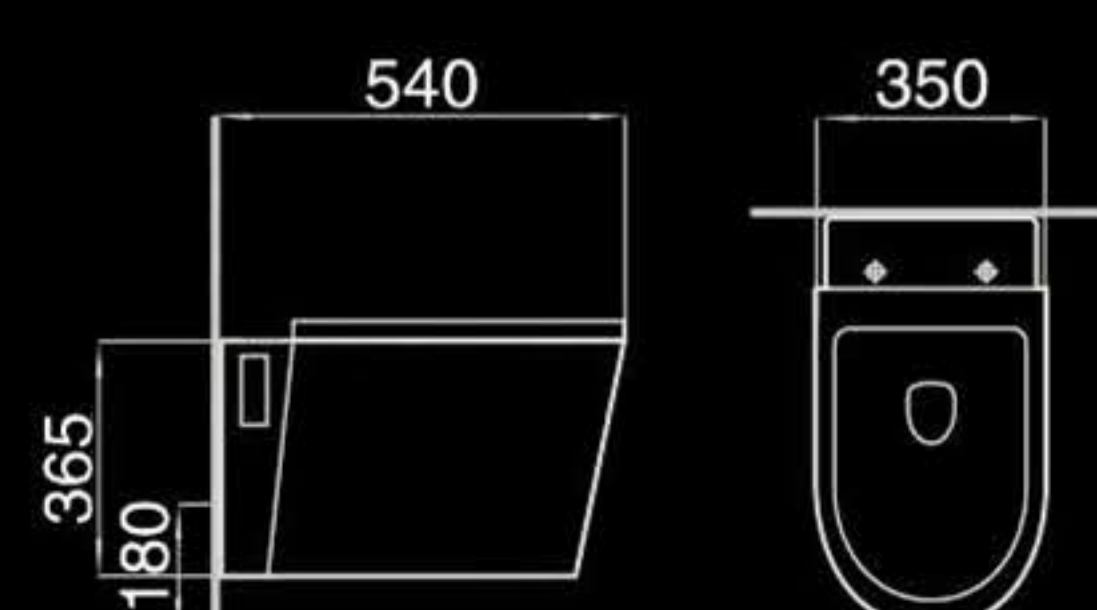

H8097

Washdown wall-hung toilet
直冲挂墙式座便器
Size:540x350x365mm
P-trap:180mm Roughing-in