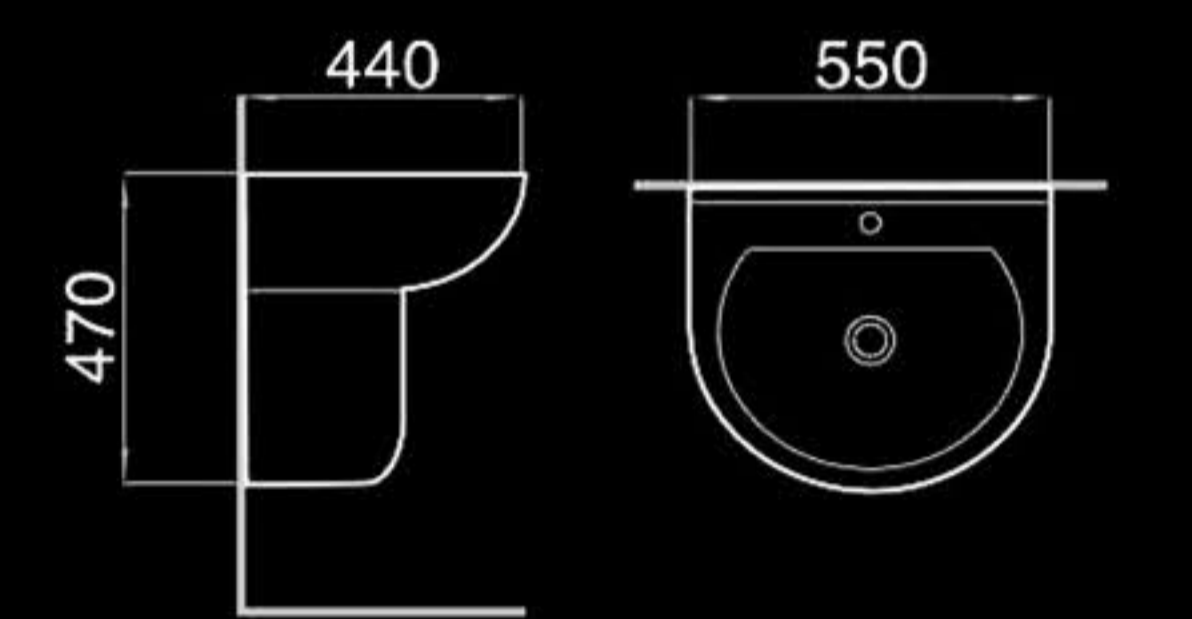

F8857

Bidet
妇洗器
Size: 555x360x385mm
Fixing to wall with back

F2322

Bidet
妇洗器
Size: 550x360x400mm
Fixing to wall with back

C203

Half-Pedestal basin
挂盆
Size: 550x440x470mm
Fixing to wall with back

B2322

Pedestal basin
立柱盆
Size: 620x510x830mm
Fixing to wall with back