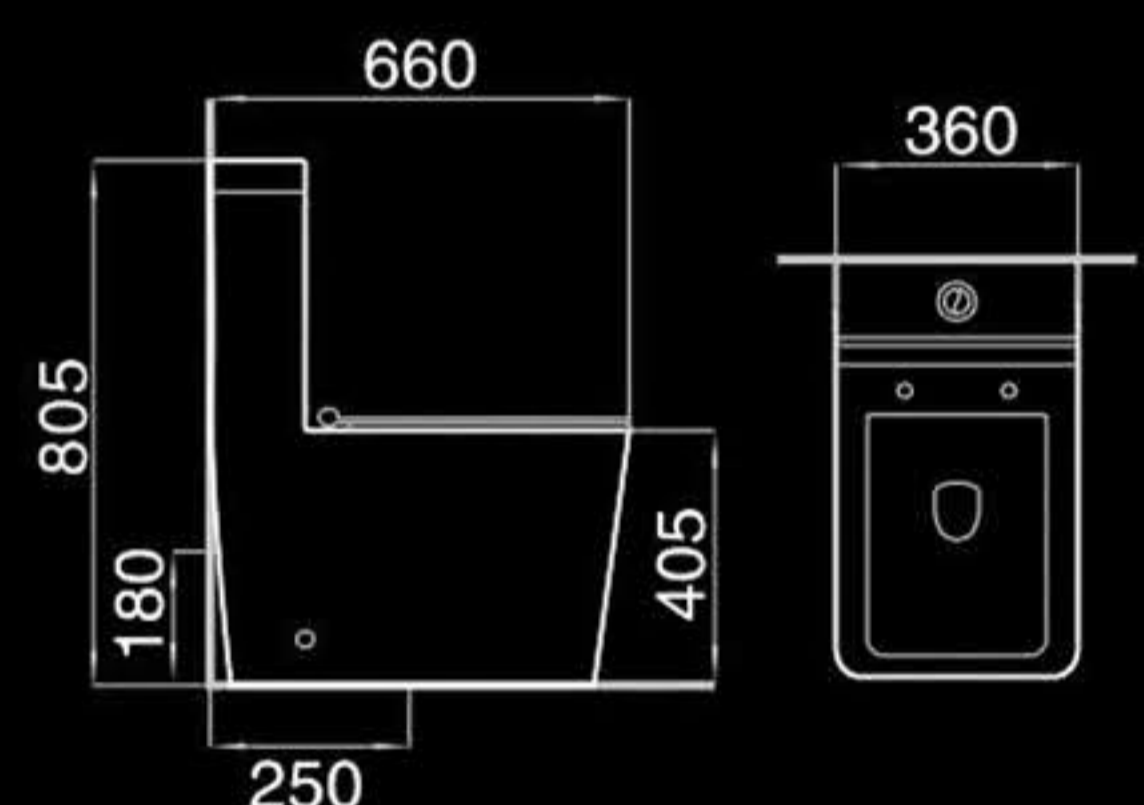

A8869

Washdown one-piece toilet
直冲式连体座便器
Size: 660x360x805mm
P-trap: 180mm Roughing-in
S-trap: 250mm Roughing-in