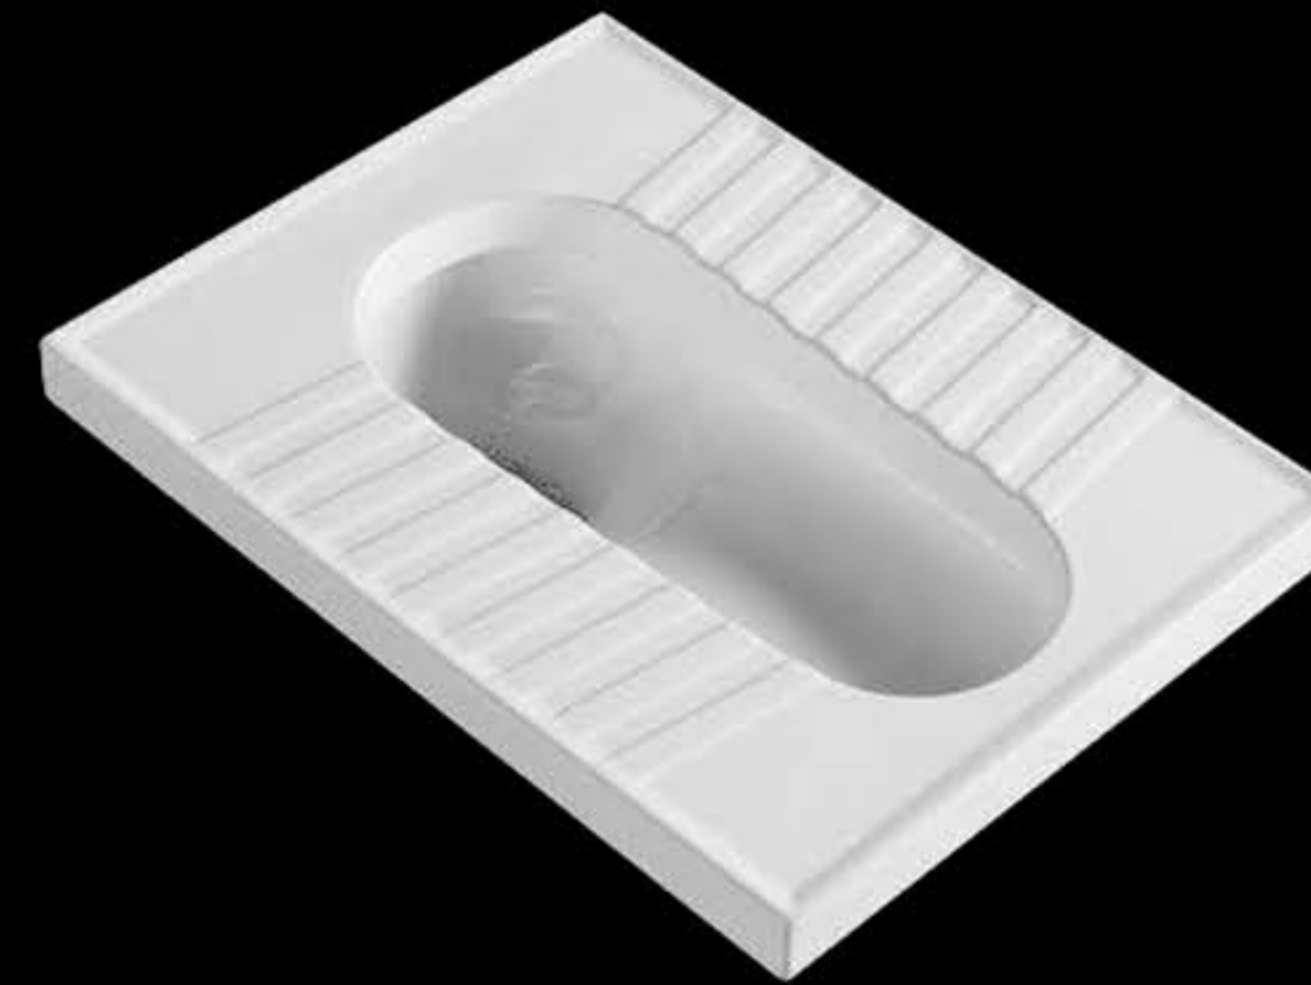

L2262

Squat pan
蹲便器
Size:530x495x180mm
Embedded installation

L2265

Squat pan
蹲便器
Size:535x415x210mm
Embedded installation

SF4225

Squat pan
蹲便器
Size:520x420x200mm
Embedded installation

SF4211

Squat pan
蹲便器
Size:520x380x190mm
Embedded installation