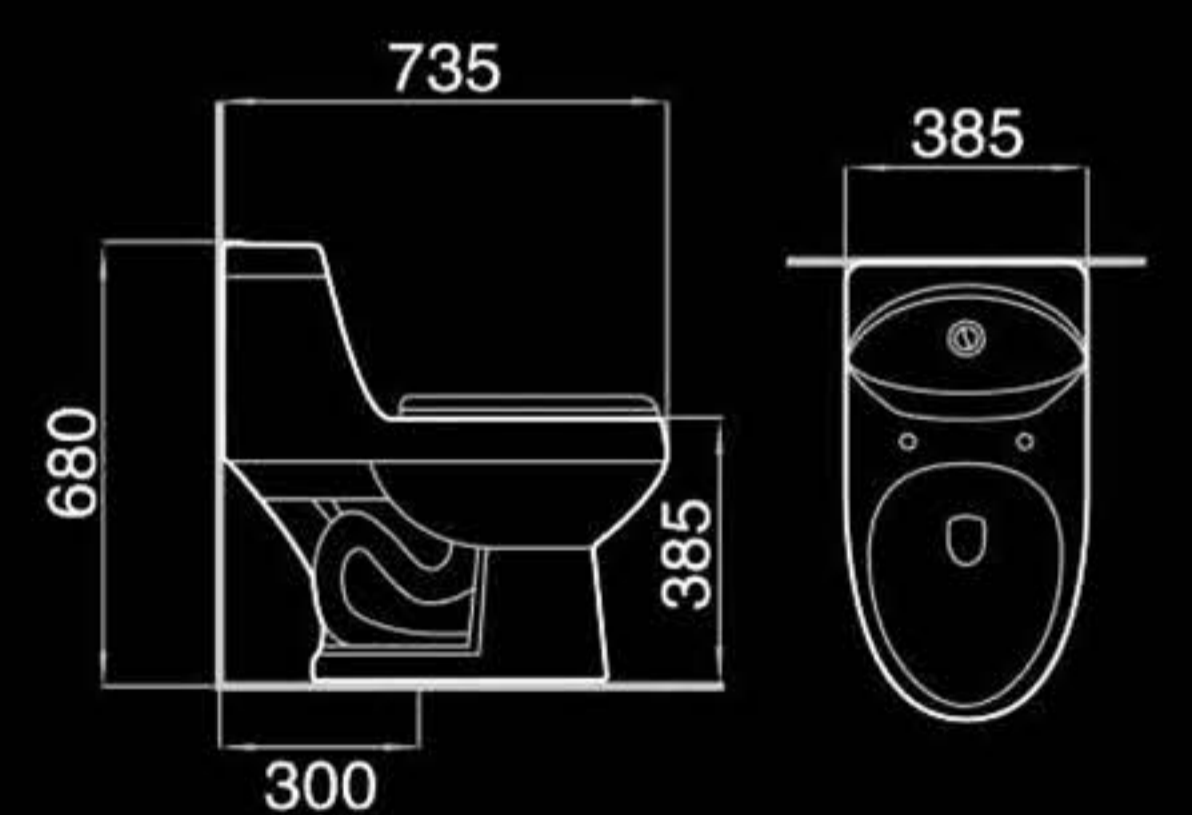

A308

Siphon one-piece toilet
虹吸式连体座便器
Size: 735x385x680mm
S-trap: 300mm Roughing-in