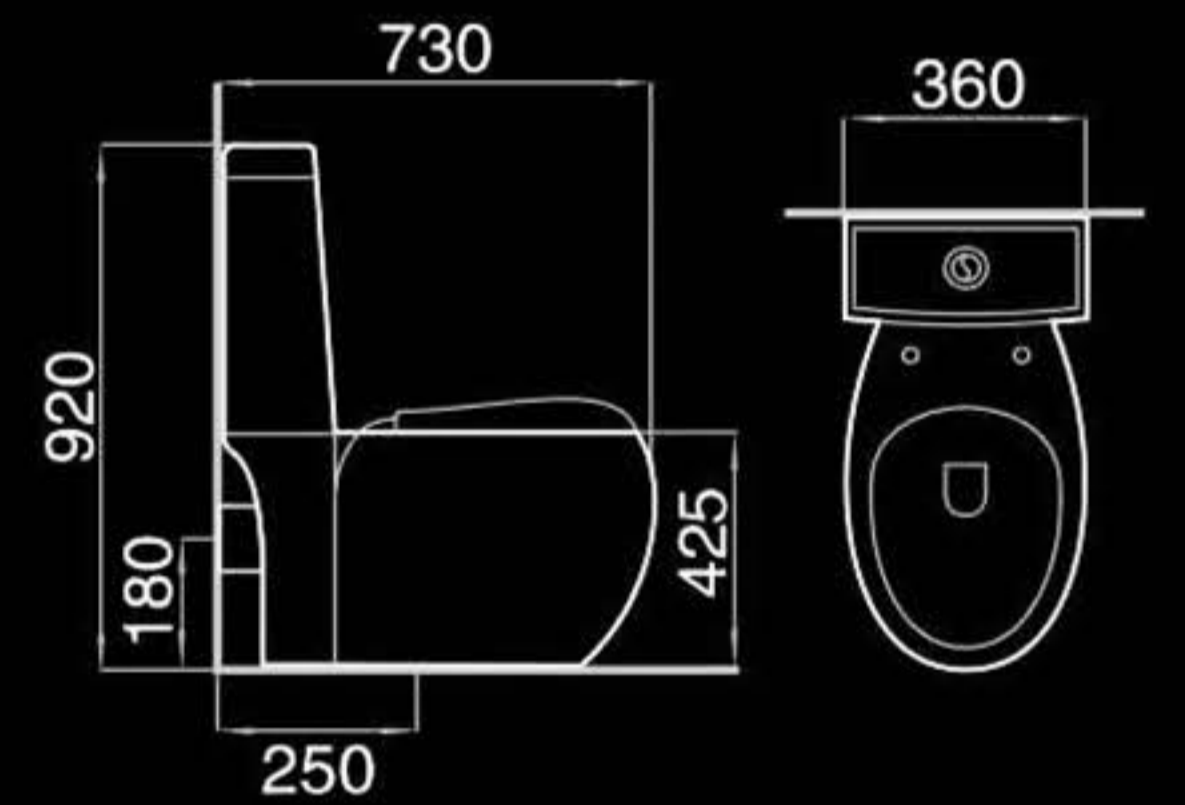

AP400

Washdown two-piece toilet
直冲式分体座便器
Size: 730x360x920mm
P-trap: 180mm Roughing-in
S-trap: 250mm Roughing-in