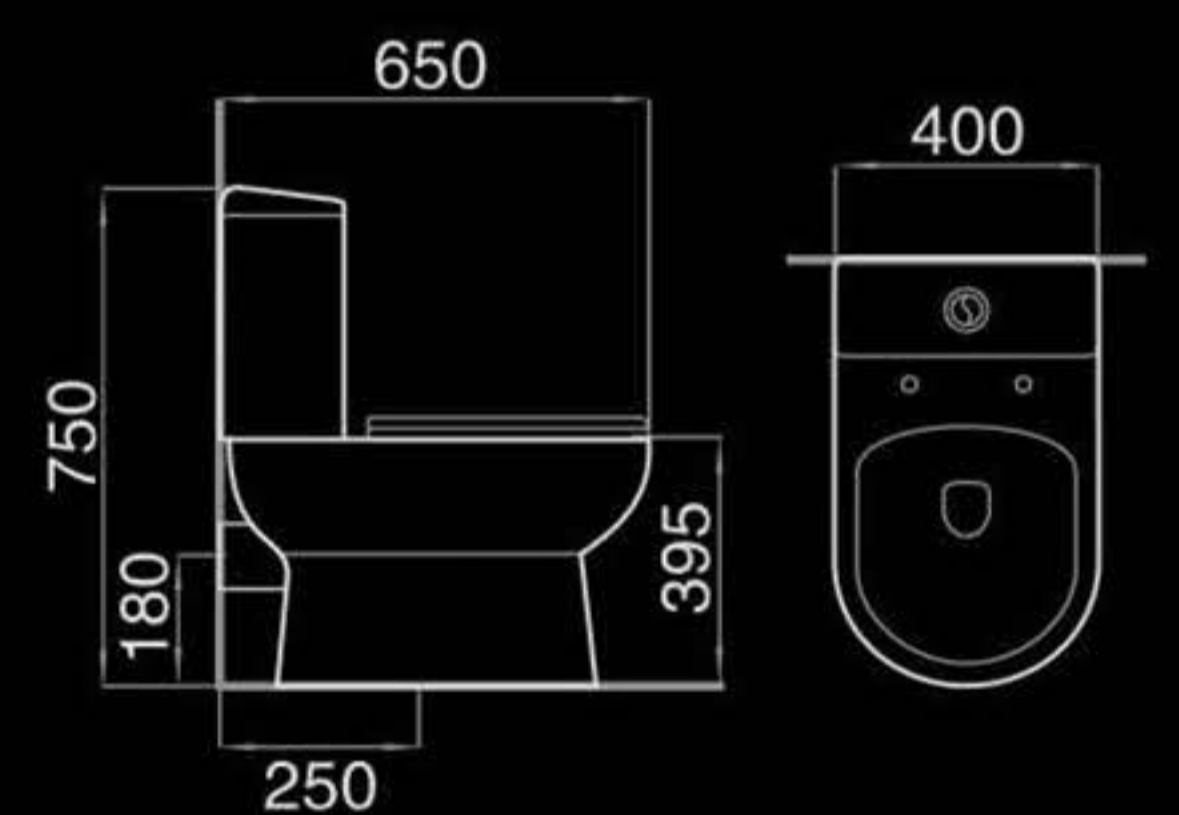

Floor mounted bidet
落地式妇洗器
Size: 570x355x400mm
Fixing to wall with back

B503

Pedestal basin
立柱盆
Size: 600x455x835mm
Fixing to wall with back

C502

Half-pedestal basin
挂盆
Size: 615x485x395mm
Fixing to wall with back

A5004

Washdown two-piece toilet
直冲式分体座便器
Size: 695x385x750mm
P-trap: 180mm Roughing-in
S-trap: 250mm Roughing-in

AC2108

Washdown two-piece toilet
直冲式分体座便器
Size: 650x370x725mm
P-trap: 180mm Roughing-in
S-trap: 250mm Roughing-in

A228

Washdown two-piece toilet
直冲式分体座便器
Size: 690x390x740mm
P-trap: 180mm Roughing-in
S-trap: 250mm Roughing-in

A205

Washdown two-piece toilet
直冲式分体座便器
Size: 690x410x765mm
P-trap: 180mm Roughing-in
S-trap: 250mm Roughing-in

A229

Washdown two-piece toilet
直冲式分体座便器
Size: 650x400x750mm
P-trap: 180mm Roughing-in
S-trap: 250mm Roughing-in

A5808

Washdown two-piece toilet
直冲式分体座便器
Size: 670x375x820mm
P-trap: 180mm Roughing-in
S-trap: 250mm Roughing-in