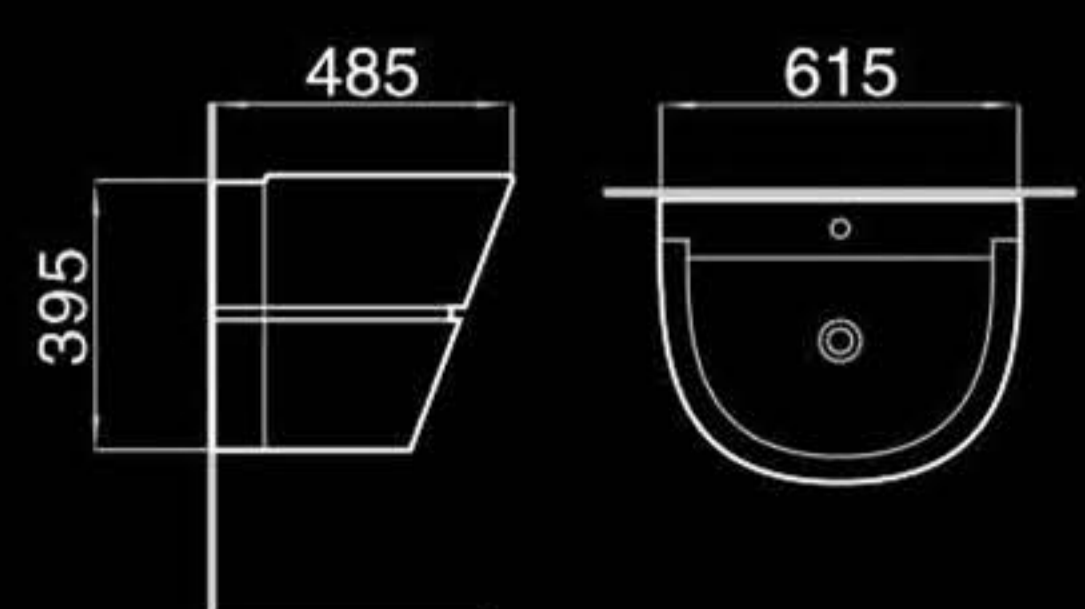

Floor mounted bidet
落地式妇洗器
Size: 570x355x400mm
Fixing to wall with back

B503

Pedestal basin
立柱盆
Size: 600x455x835mm
Fixing to wall with back

C502

Half-pedestal basin
挂盆
Size: 615x485x395mm
Fixing to wall with back

D502

Half-pedestal basin
挂盆
Size: 600x470x510mm
Fixing to wall with back

A8022

Washdown one-piece toilet
直冲式连体座便器
Size: 660x350x875mm
P-trap: 180mm Roughing-in
S-trap: 250mm Roughing-in

A5808

Washdown two-piece toilet
直冲式分体座便器
Size: 670x375x820mm
P-trap: 180mm Roughing-in
S-trap: 250mm Roughing-in