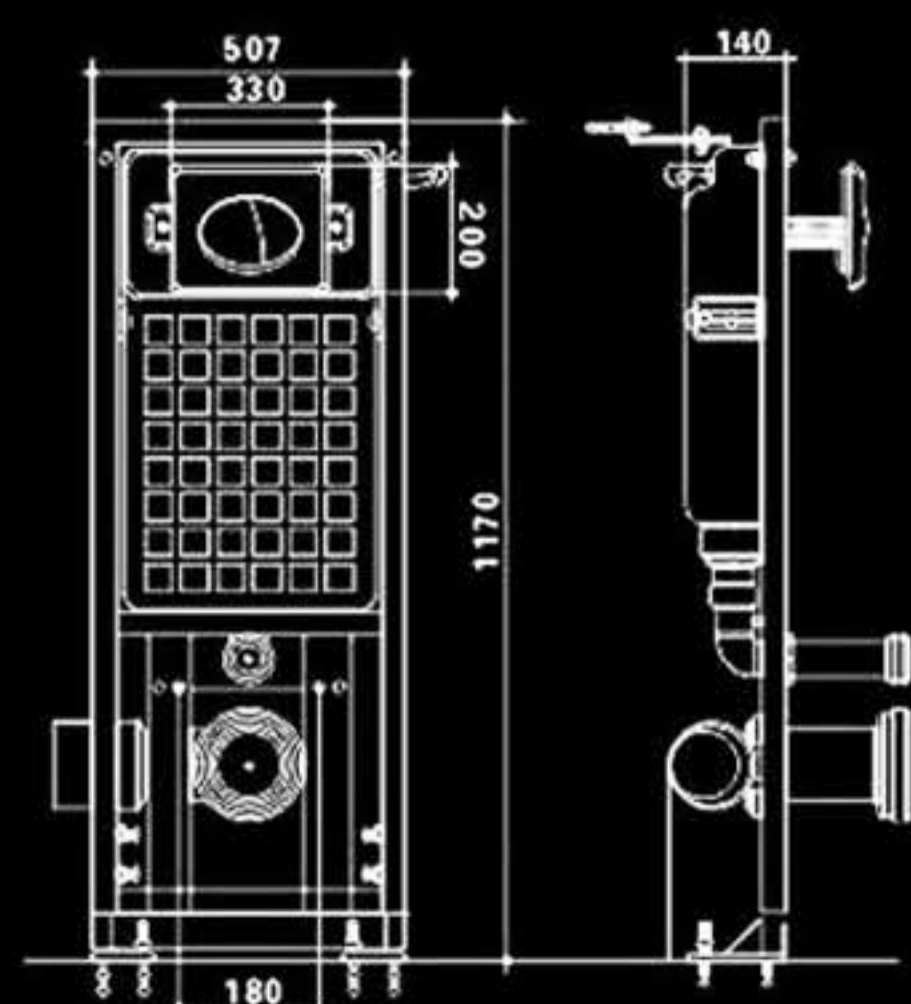

Rimless

4.5L

A8203

Washdown wall-hung toilet
直冲挂墙式座便器
Size: 480x365x360mm
P-trap: 180mm Roughing-in

100J

Concealed water tank
Fixing into the wall
隐藏式水箱
Size: 507x140x1170mm

H8869

Washdown wall-hung toilet
直冲挂墙式座便器
Size:500x355x370mm
P-trap:180mm Roughing-in