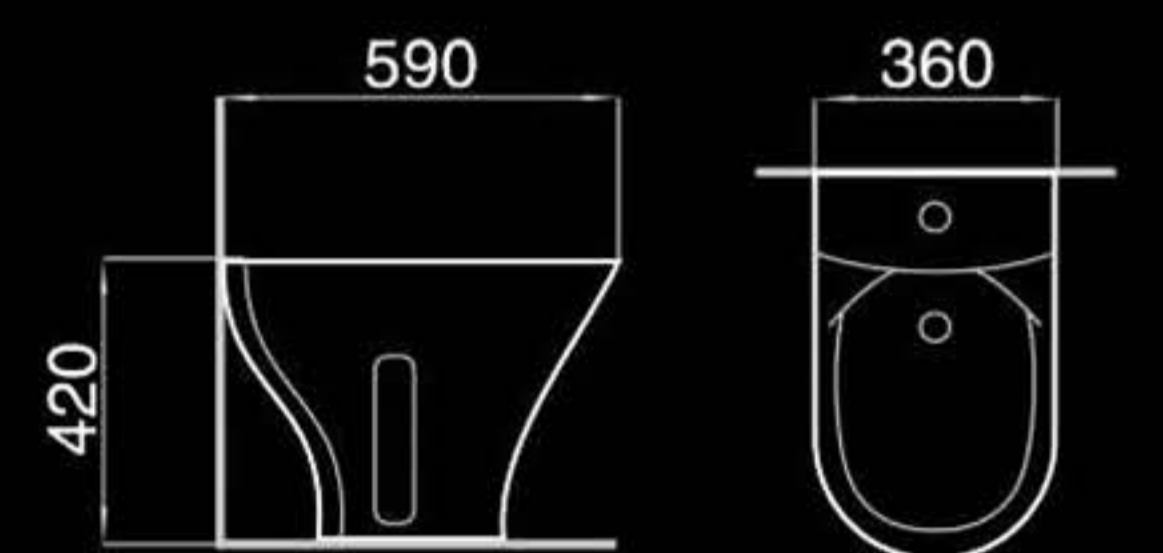

Floor mounted bidet
落地式妇洗器
Size: 570x355x400mm
Fixing to wall with back

B503

Pedestal basin
立柱盆
Size: 600x455x835mm
Fixing to wall with back

C502

Half-pedestal basin
挂盆
Size: 615x485x395mm
Fixing to wall with back

D502

Half-pedestal basin
挂盆
Size: 600x470x510mm
Fixing to wall with back

A8022

Washdown one-piece toilet
直冲式连体座便器
Size: 660x350x875mm
P-trap: 180mm Roughing-in
S-trap: 250mm Roughing-in

A5808

Washdown two-piece toilet
直冲式分体座便器
Size: 670x375x820mm
P-trap: 180mm Roughing-in
S-trap: 250mm Roughing-in

AP8022

Washdown two-piece toilet
直冲式分体座便器
Size: 660x350x900mm
P-trap: 180mm Roughing-in
S-trap: 250mm Roughing-in

F5808

Bidet
妇洗器
Size: 590x360x420mm
Fixing to wall with back

B8022

Pedestal basin
立柱盆
Size: 675x480x900mm
Fixing to wall with back