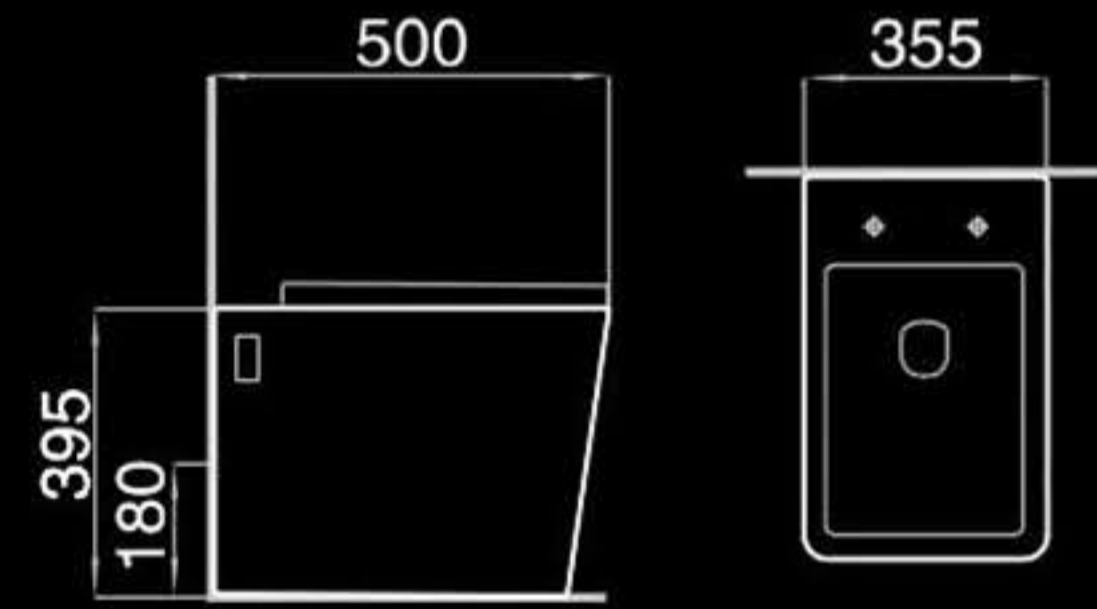

H8869B

Washdown floor mounted toilet
直冲落地式座便器
Size:500x355x395mm
P-trap:180mm Roughing-in