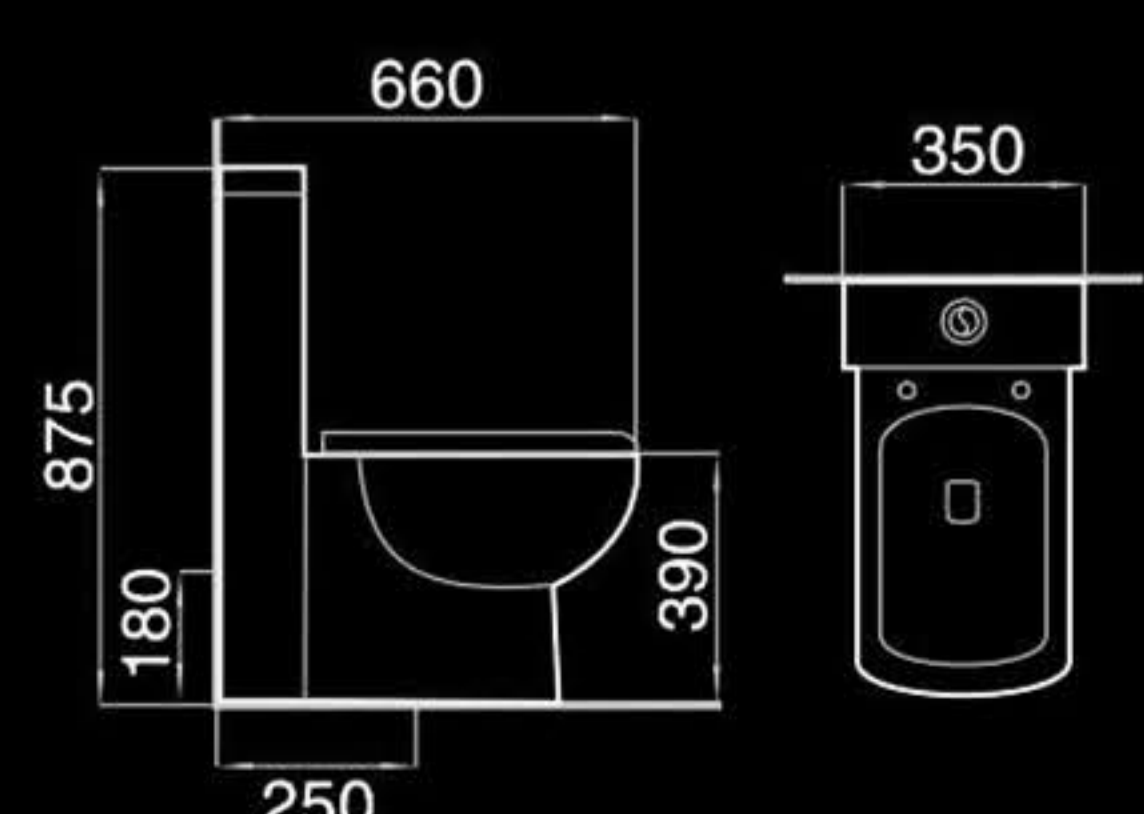

A8022

Washdown one-piece toilet
直冲式连体座便器
Size: 660x350x875mm
P-trap: 180mm Roughing-in
S-trap: 250mm Roughing-in