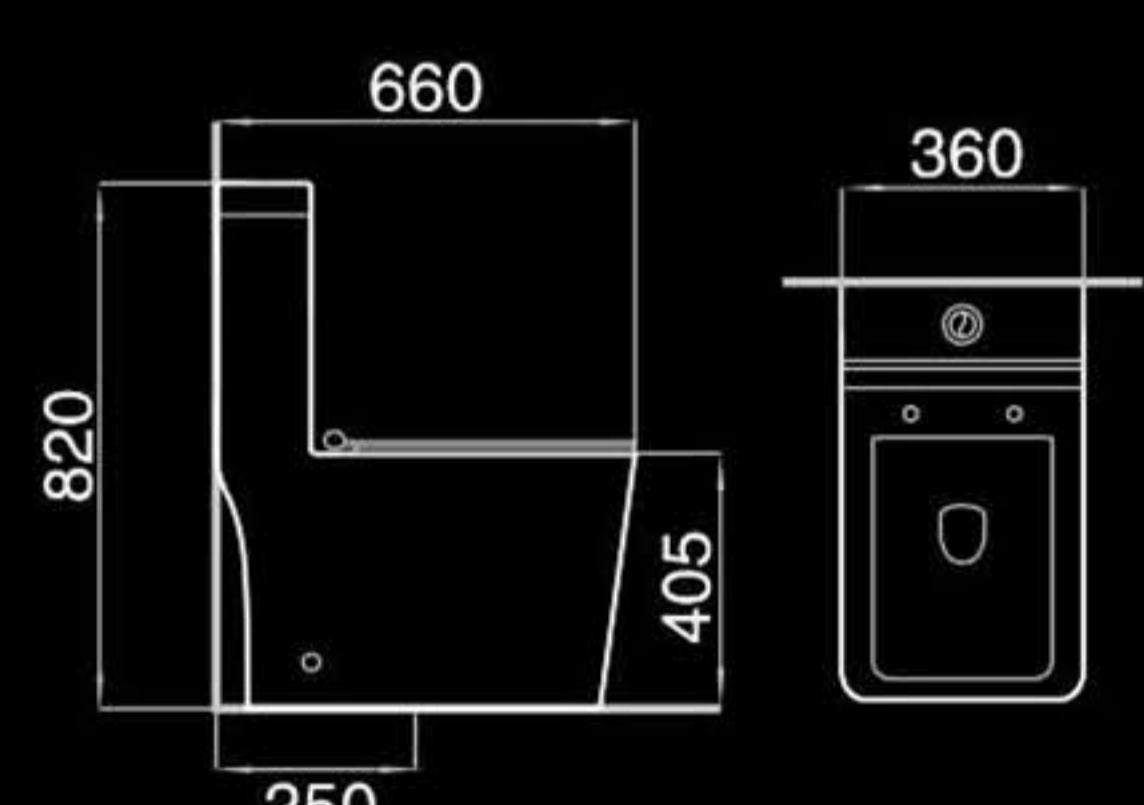

E904

Urinal
小便斗
Size: 500x350x290mm
Size: 420x290x260mm
Fixing to wall with back

E905

Urinal
小便斗
Size: 495x290x250mm
Fixing to wall with back

MIND

A8831

Washdown one-piece toilet
直冲式连体座便器
Size: 680x360x810mm
P-trap: 180mm Roughing-in
S-trap: 250mm Roughing-in

A8831

Siphon one-piece toilet
虹吸式连体座便器
Size: 680x360x810mm
S-trap: 250mm Roughing-in

A8869

Washdown one-piece toilet
直冲式连体座便器
Size: 660x360x805mm
P-trap: 180mm Roughing-in
S-trap: 250mm Roughing-in

A8869

Siphon one-piece toilet
虹吸式连体座便器
Size: 660x360x805mm
S-trap: 250mm Roughing-in