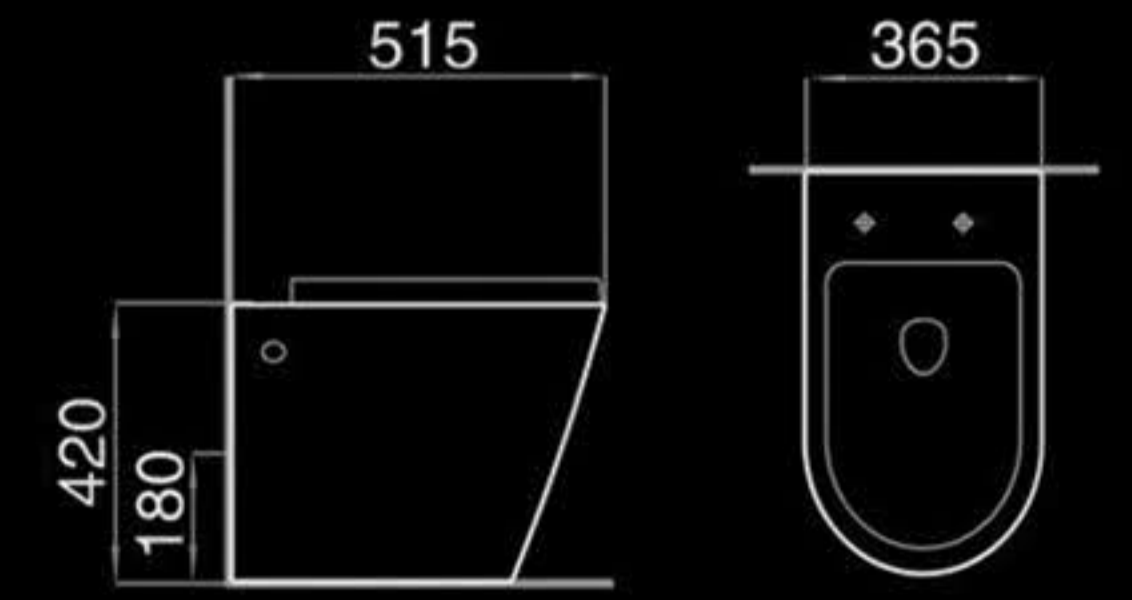

MWWD

MOVEWAYDA CERAMICS CO., LTD

<http://mwdceramics.com/>

A8203

Washdown one-piece toilet
直冲式连体座便器
Size: 642x380x850mm
P-trap: 180mm Roughing-in
S-trap: 250mm Roughing-in

H8203B

Washdown floor mounted toilet
直冲落地式座便器
Size: 515x365x420mm
P-trap: 180mm Roughing-in

AP8203

Washdown two-piece toilet
直冲式分体座便器
Size: 642x380x850mm
P-trap: 180mm Roughing-in
S-trap: 250mm Roughing-in

H8203

Washdown wall-hung toilet
直冲挂墙式座便器
Size: 480x365x360mm
P-trap: 180mm Roughing-in

F8203B

Floor mounted bidet
落地式妇洗器
Size: 510x365x425mm
Fixing to wall with back

F8203

Wall-hung bidet
挂墙式妇洗器
Size: 495x365x360mm
Fixing to wall with back

A8203

Washdown wall-hung toilet
直冲挂墙式座便器
Size: 480x365x360mm
P-trap: 180mm Roughing-in