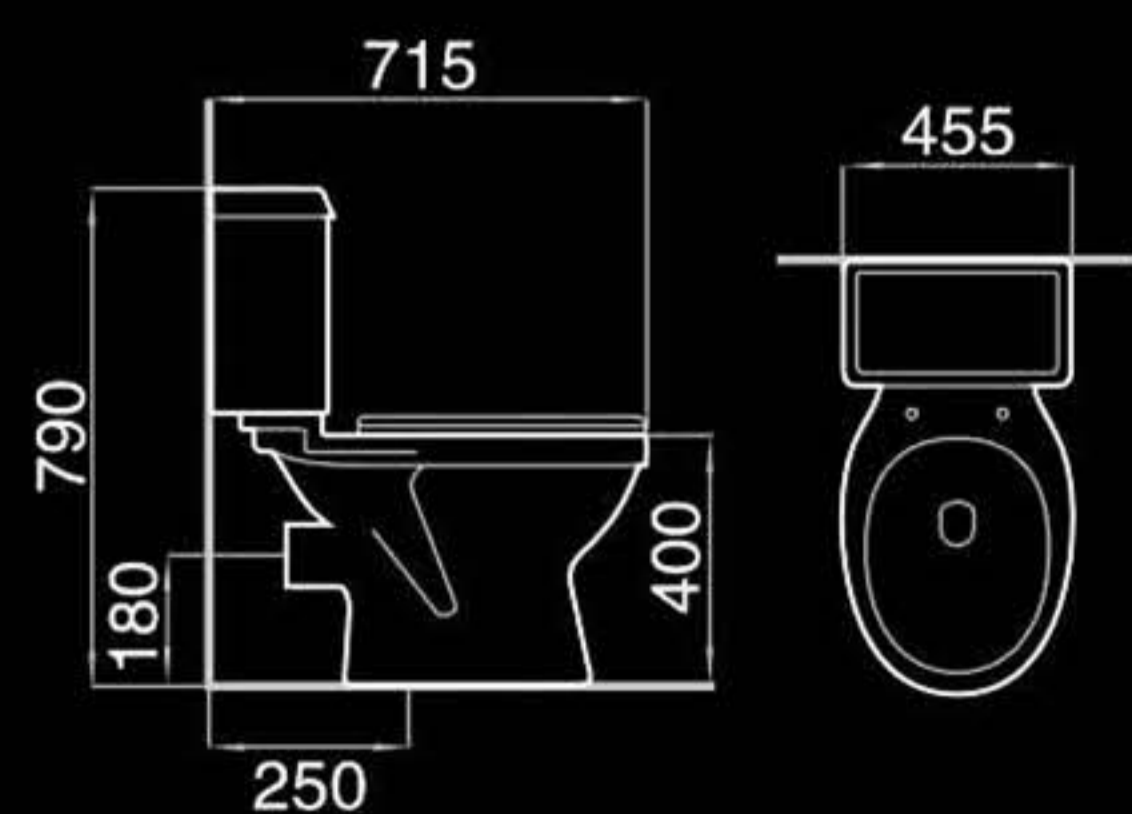

Floor mounted bidet
落地式妇洗器
Size: 550x365x400mm
Fixing to wall with back

F8831

Wall-hung bidet
挂墙式妇洗器
Size: 550x360x395mm
Fixing to wall with back

B400

Pedestal basin
立柱盆
Size: 500x500x830mm
Fixing to wall with back

F8869B

Floor mounted bidet
落地式妇洗器
Size: 500x355x395mm
Fixing to wall with back

F8869

Wall-hung bidet
挂墙式妇洗器
Size: 500x355x295mm
Fixing to wall with back

B401

Pedestal basin
立柱盆
Size: 510x450x855mm
Fixing to wall with back

Floor mounted bidet
落地式妇洗器
Size: 570x355x400mm
Fixing to wall with back

B503

Pedestal basin
立柱盆
Size: 600x455x835mm
Fixing to wall with back

C502

Half-pedestal basin
挂盆
Size: 615x485x395mm
Fixing to wall with back

B400

Pedestal basin
立柱盆
Size: 500x500x830mm
Fixing to wall with back

A2100

Washdown two-piece toilet
直冲式分体座便器
Size: 715x455x790mm
P-trap: 180mm Roughing-in
S-trap: 250mm Roughing-in

A2320

Child use toilet
儿童用连体座便器
Size: 490x285x525mm
P-trap: 140mm Roughing-in
S-trap: 200mm Roughing-in