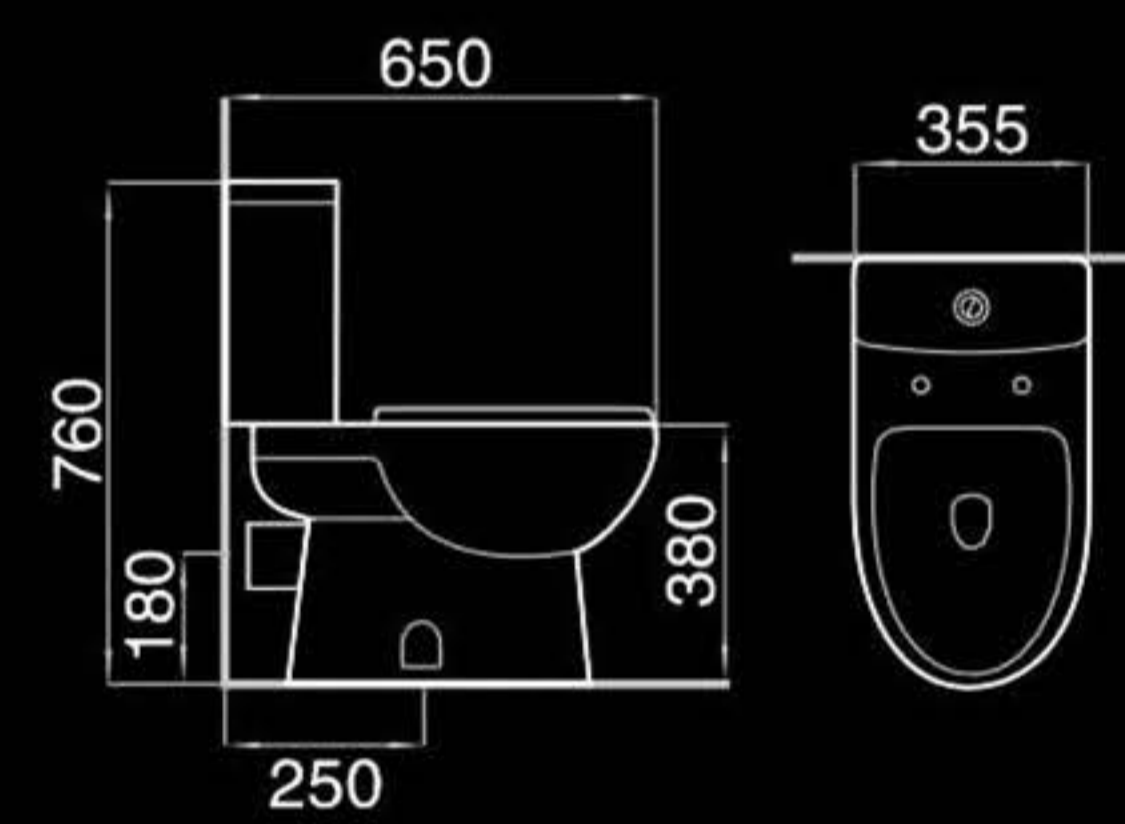

A972

Washdown two-piece toilet
直冲式分体座便器
Size: 650x355x760mm
P-trap: 180mm Roughing-in
S-trap: 250mm Roughing-in