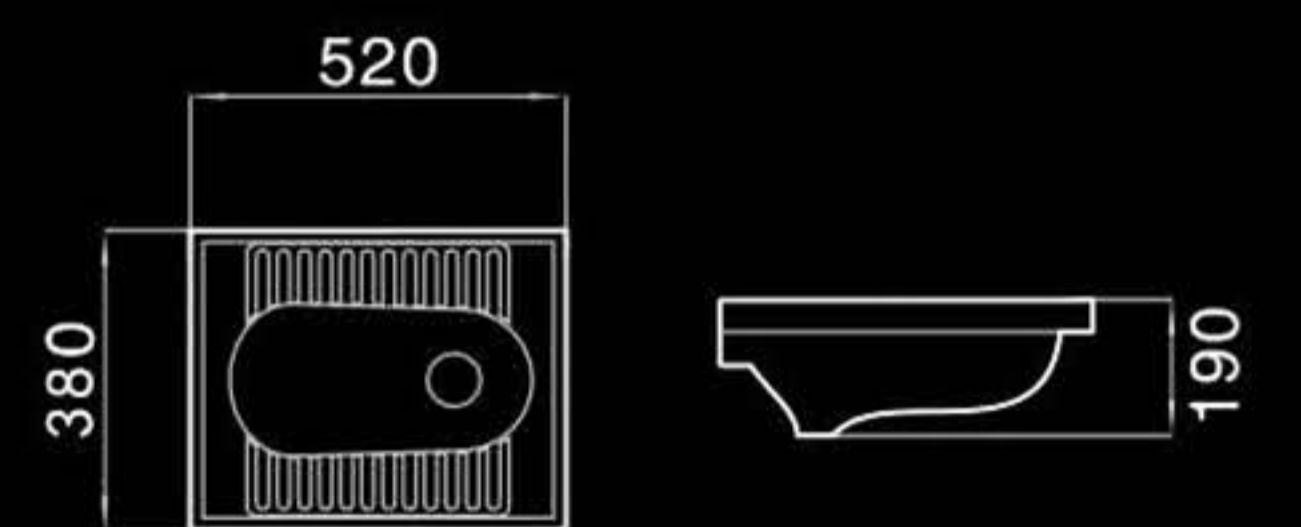

L2262

Squat pan
蹲便器
Size:530x495x180mm
Embedded installation

L2265

Squat pan
蹲便器
Size:535x415x210mm
Embedded installation

SF4225

Squat pan
蹲便器
Size:520x420x200mm
Embedded installation

SF4211

Squat pan
蹲便器
Size:520x380x190mm
Embedded installation