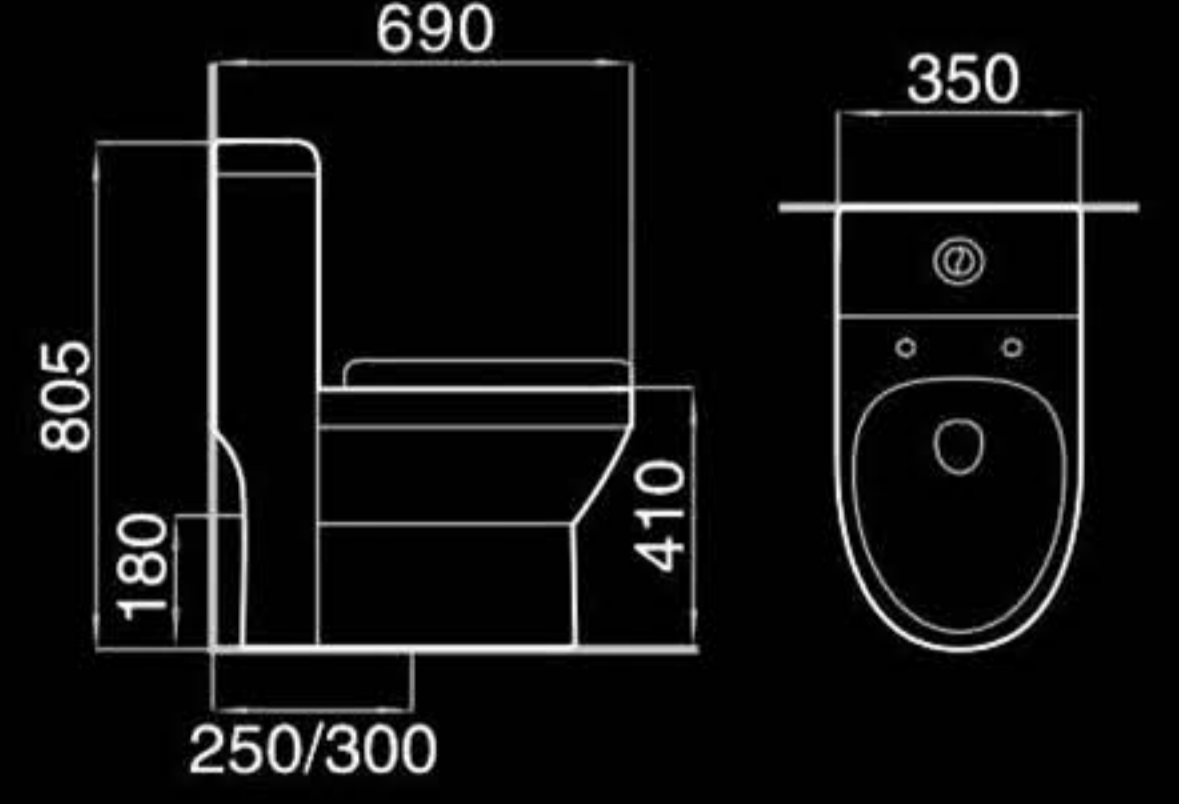

Floor mounted bidet
落地式妇洗器
Size: 550x365x400mm
Fixing to wall with back

F8831

Wall-hung bidet
挂墙式妇洗器
Size: 550x360x395mm
Fixing to wall with back

B400

Pedestal basin
立柱盆
Size: 500x500x830mm
Fixing to wall with back

F8869B

Floor mounted bidet
落地式妇洗器
Size: 500x355x395mm
Fixing to wall with back

F8869

Wall-hung bidet
挂墙式妇洗器
Size: 500x355x295mm
Fixing to wall with back

B401

Pedestal basin
立柱盆
Size: 510x450x855mm
Fixing to wall with back

B8869

Wall-hung basin
挂盆
Size: 565x445x390mm
Fixing to wall with back

A8098

Washdown/siphon one-piece toilet
直冲式/虹吸式连体座便器
Size: 710x390x830mm
P-trap: 180mm Roughing-in
S-trap: 250/300mm Roughing-in

A503

Washdown/siphon one-piece toilet
直冲式/虹吸式连体座便器
Size: 690x350x805mm
P-trap: 180mm Roughing-in
S-trap: 250/300mm Roughing-in

H8098

Washdown wall-hung toilet
直冲挂墙式座便器
Size: 540x385x360mm
P-trap: 180mm Roughing-in

AP503

Washdown two-piece toilet
直冲式分体座便器
Size: 705x365x805mm
P-trap: 180mm Roughing-in
S-trap: 250mm Roughing-in

F8098