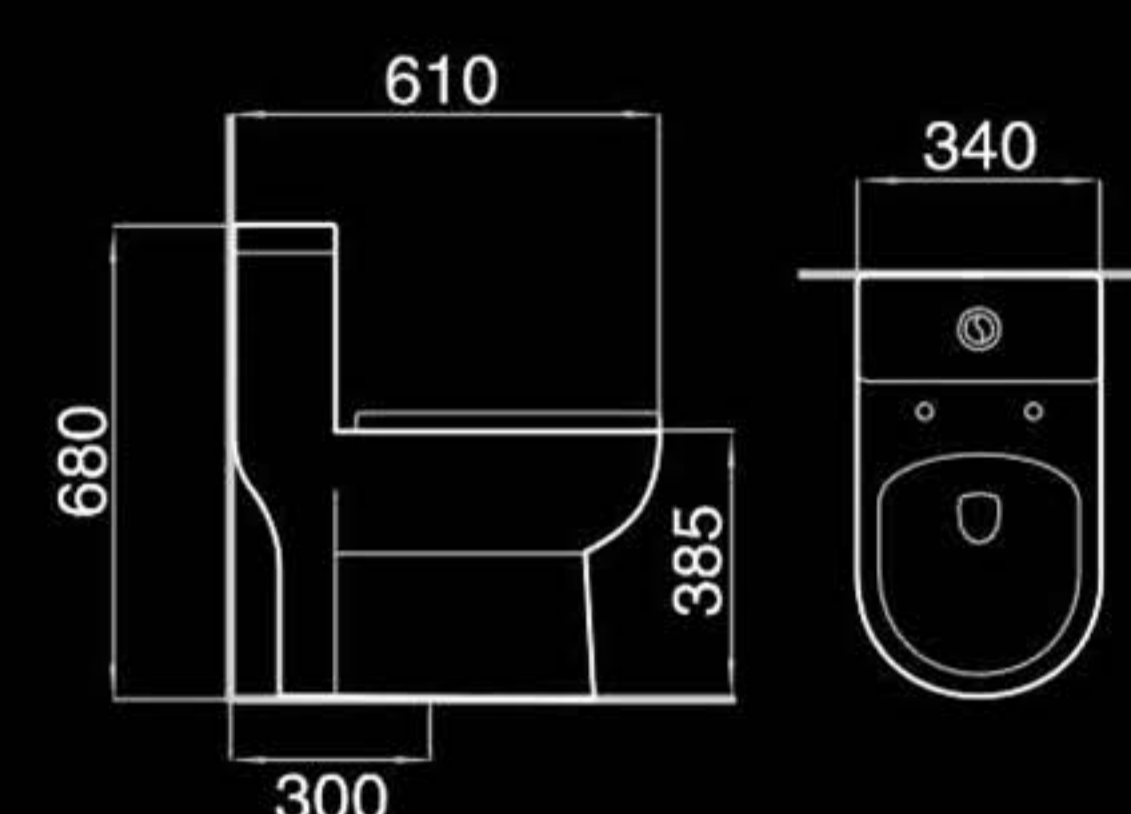

A541

Siphon one-piece toilet
虹吸式连体座便器
Size: 610x340x680mm
S-trap: 300mm Roughing-in