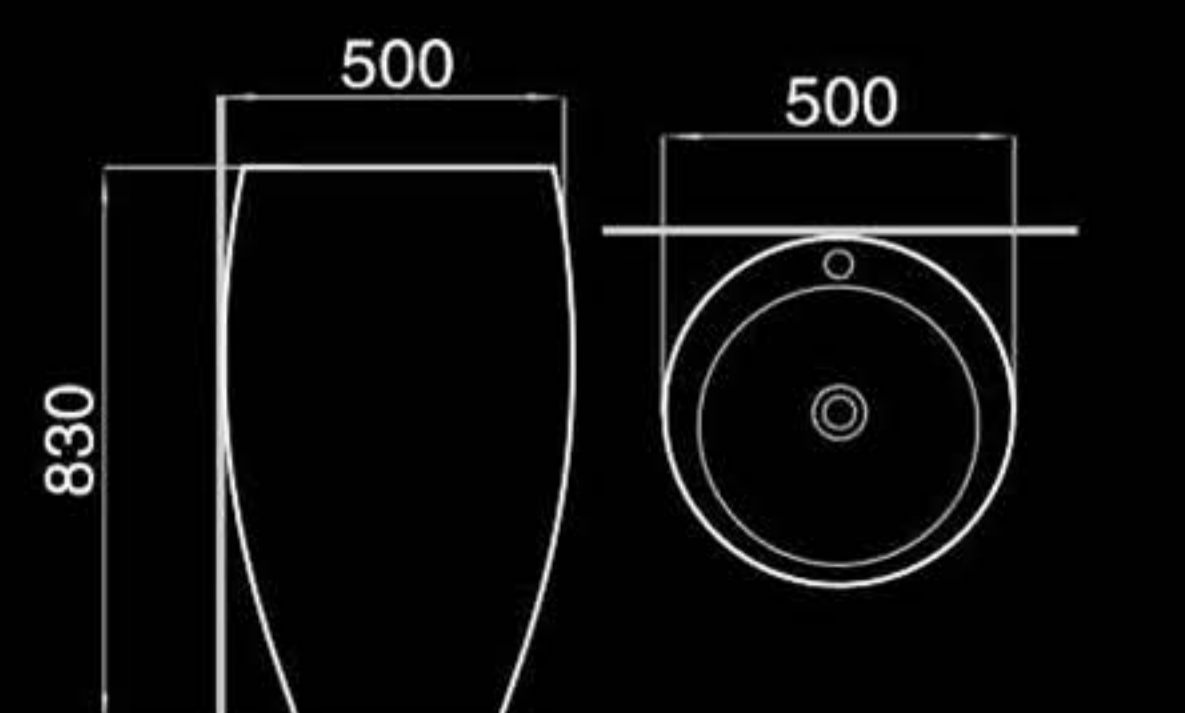

B400

Pedestal basin
立柱盆
Size: 500x500x830mm
Fixing to wall with back