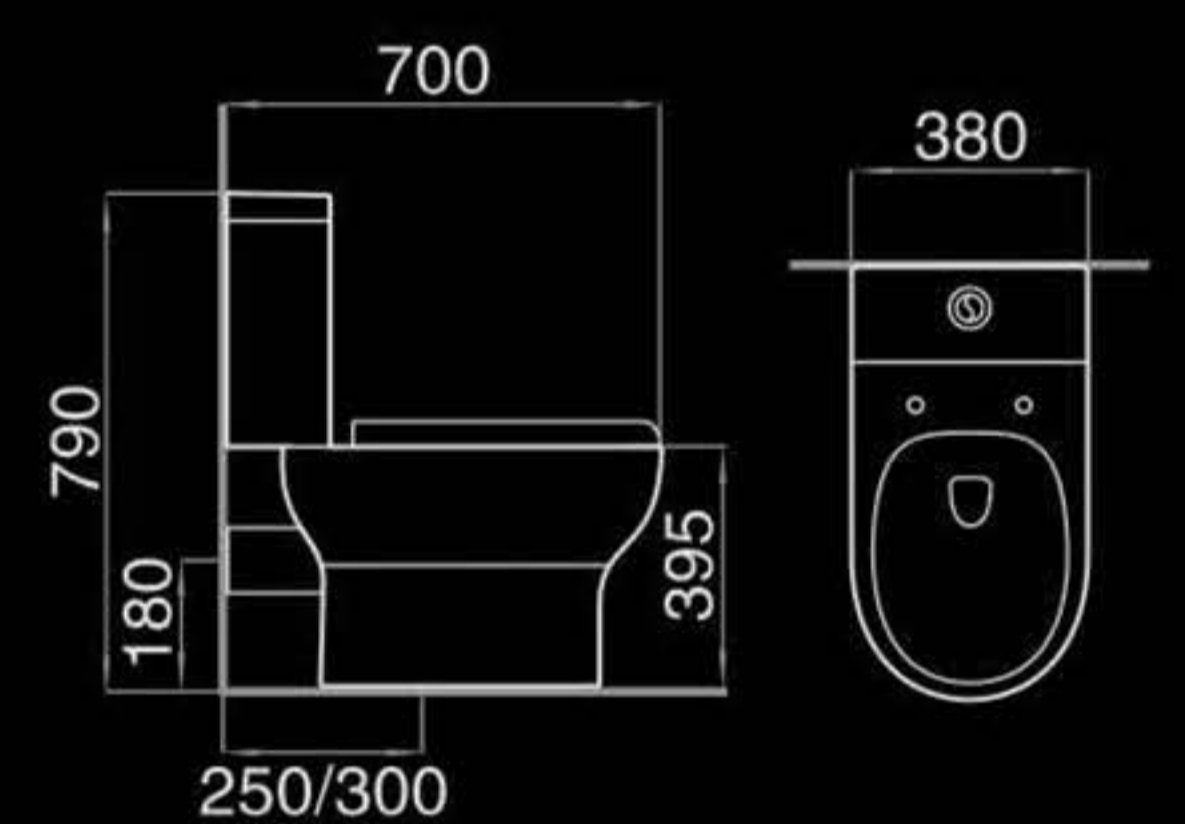

A8857

Washdown/siphon two-piece toilet
直冲式/虹吸式分体座便器
Size: 700x380x790mm
P-trap: 180mm Roughing-in
S-trap: 250/300mm Roughing-in