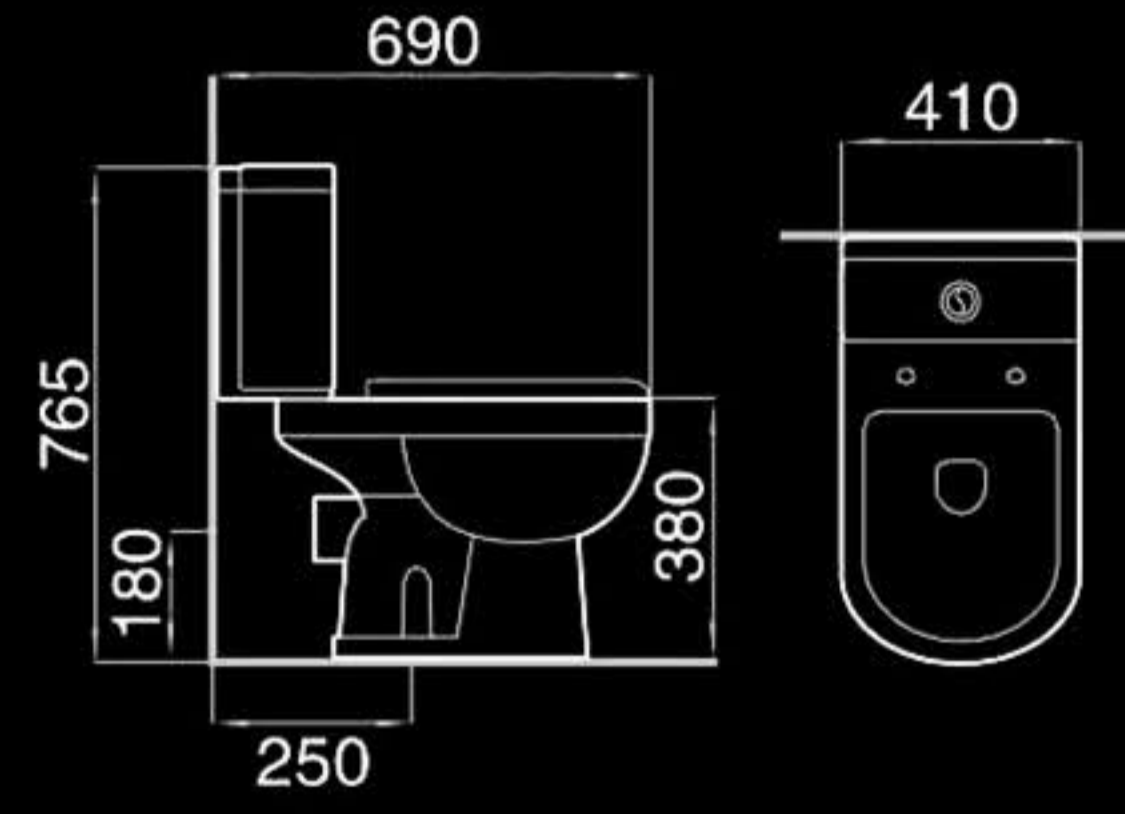

Floor mounted bidet
落地式妇洗器
Size: 550x365x400mm
Fixing to wall with back

F8831

Wall-hung bidet
挂墙式妇洗器
Size: 550x360x395mm
Fixing to wall with back

B400

Pedestal basin
立柱盆
Size: 500x500x830mm
Fixing to wall with back

F8869B

Floor mounted bidet
落地式妇洗器
Size: 500x355x395mm
Fixing to wall with back

F8869

Wall-hung bidet
挂墙式妇洗器
Size: 500x355x295mm
Fixing to wall with back

B401

Pedestal basin
立柱盆
Size: 510x450x855mm
Fixing to wall with back

B203

Pedestal basin
立柱盆
Size: 550x430x845mm
Fixing to wall with back

A205

Washdown two-piece toilet
直冲式分体座便器
Size: 690x410x765mm
P-trap: 180mm Roughing-in
S-trap: 250mm Roughing-in

A8850

Washdown two-piece toilet
直冲式分体座便器
Size: 660x405x785mm
P-trap: 180mm Roughing-in
S-trap: 250mm Roughing-in

F2018

Bidet
妇洗器
Size: 550x350x410mm
Fixing to wall with back

F8850B

Bidet
妇洗器
Size: 590x350x400mm
Fixing to wall with back

B209

Pedestal basin
立柱盆
Size: 600x475x805mm
Fixing to wall with back

B228

Pedestal basin
立柱盆
Size: 665x495x860mm
Fixing to wall with back