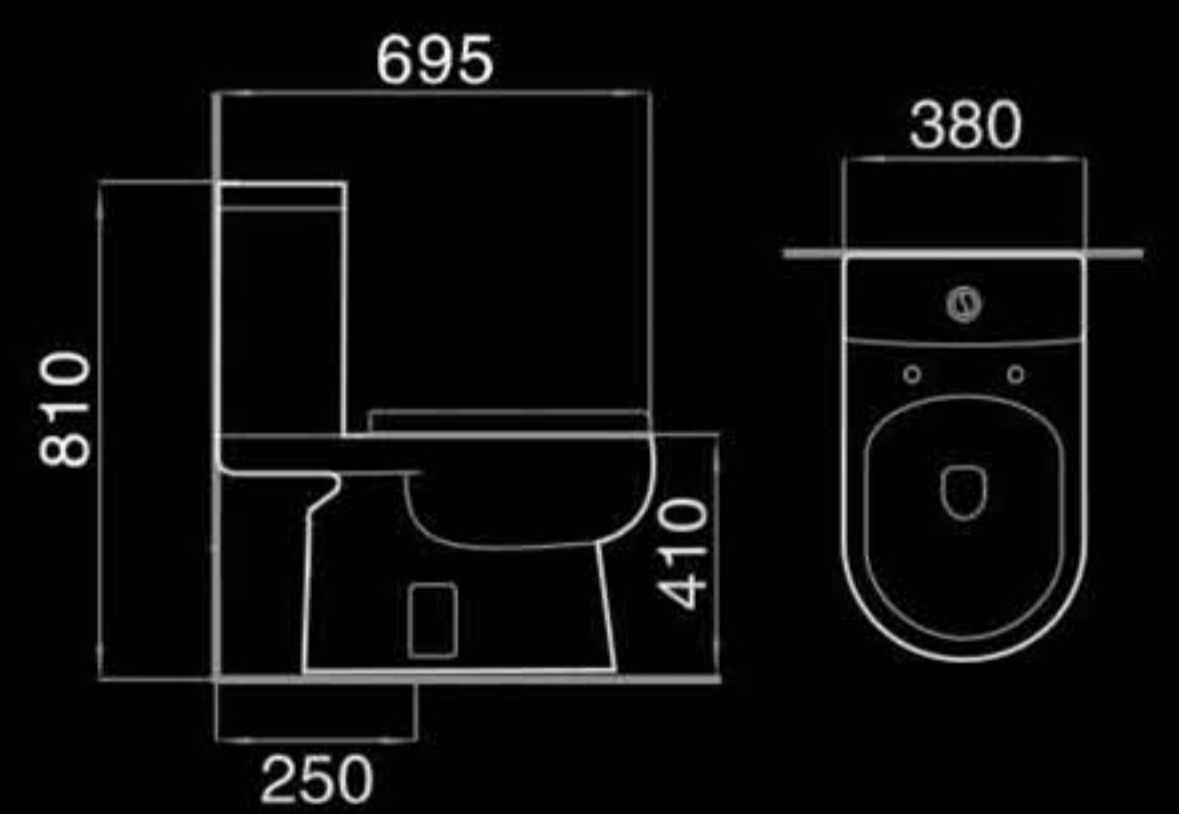

A230

Washdown two-piece toilet
直冲式分体座便器
Size: 695x380x810mm
S-trap: 250mm Roughing-in