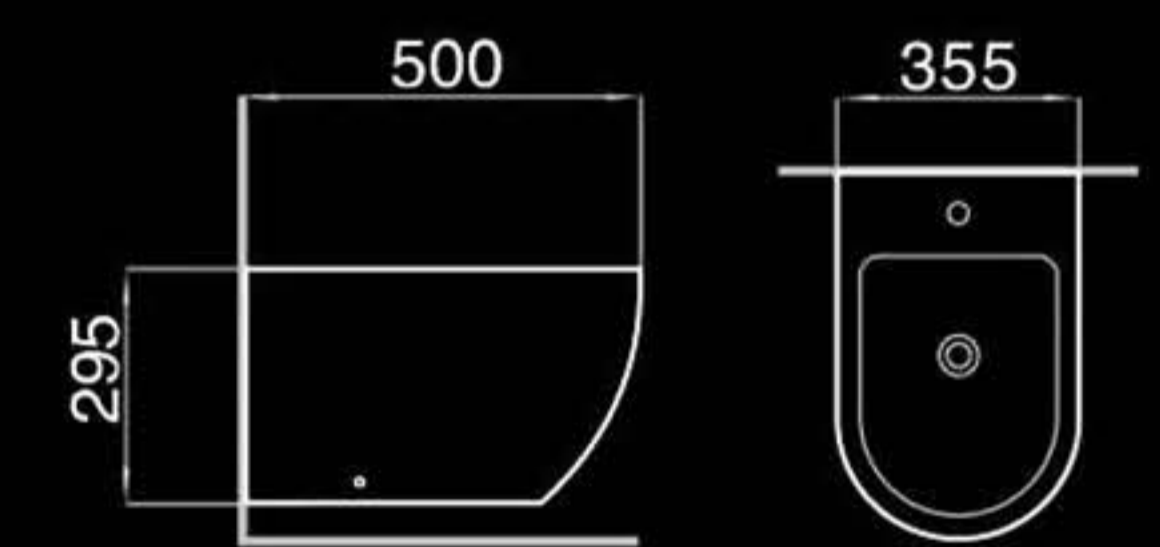

AP8869

Washdown two-piece toilet
直冲式分体座便器
Size: 640x370x805mm
P-trap: 180mm Roughing-in
S-trap: 250mm Roughing-in

H8869B

Washdown floor mounted toilet
直冲落地式座便器
Size: 500x355x395mm
P-trap: 180mm Roughing-in

F8869B

Floor mounted bidet
落地式妇洗器
Size: 500x355x395mm
Fixing to wall with back

F8869

Wall-hung bidet
挂墙式妇洗器
Size: 500x355x295mm
Fixing to wall with back

B401

Pedestal basin
立柱盆
Size: 510x450x855mm
Fixing to wall with back