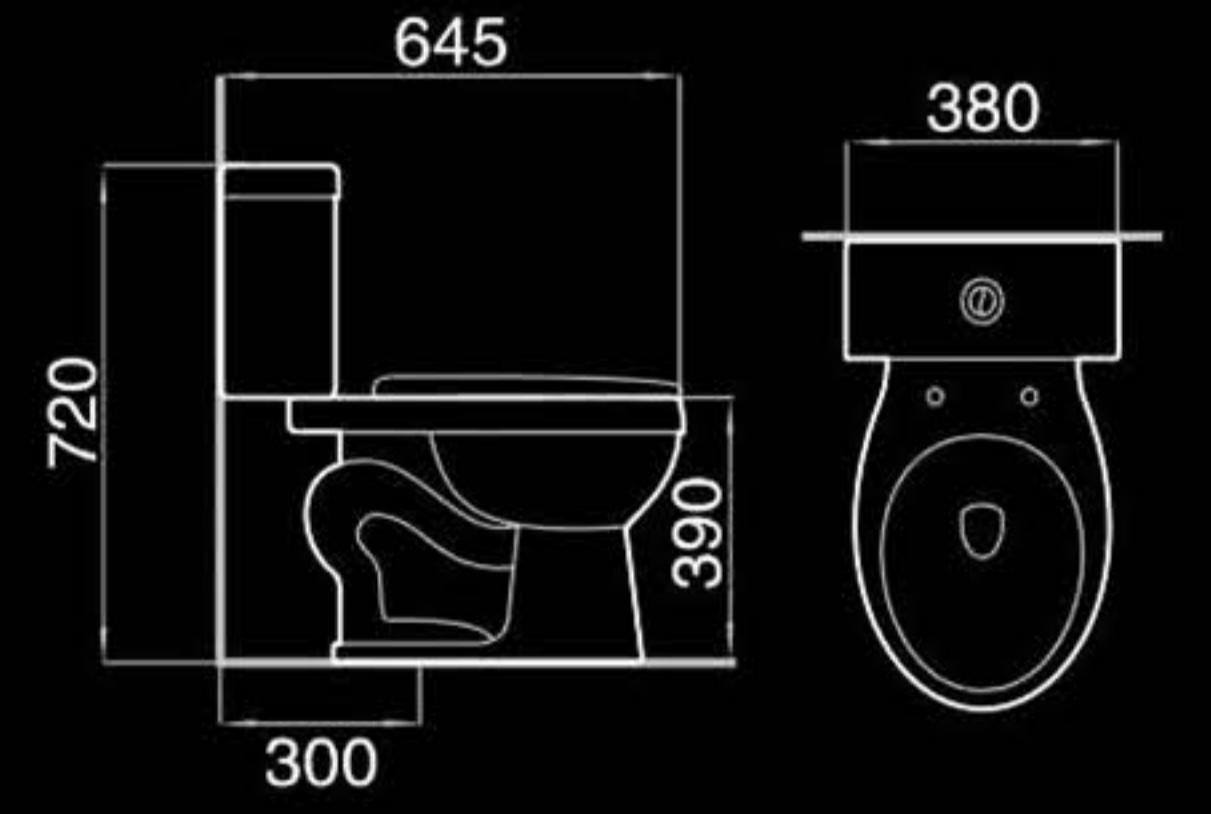

A2112

Siphon two-piece toilet
虹吸式分体座便器
Size: 645x380x720mm
S-trap: 300/400mm Roughing-in