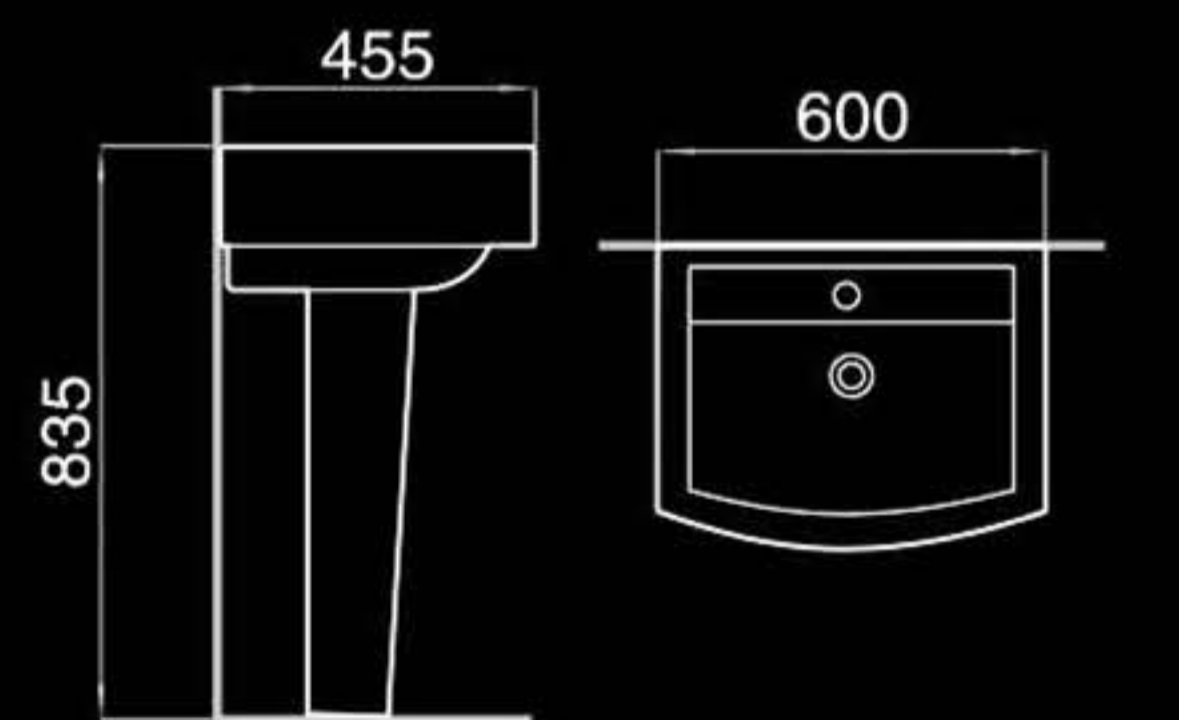

Floor mounted bidet
落地式妇洗器
Size: 570x355x400mm
Fixing to wall with back

B503

Pedestal basin
立柱盆
Size: 600x455x835mm
Fixing to wall with back

C502

Half-pedestal basin
挂盆
Size: 615x485x395mm
Fixing to wall with back