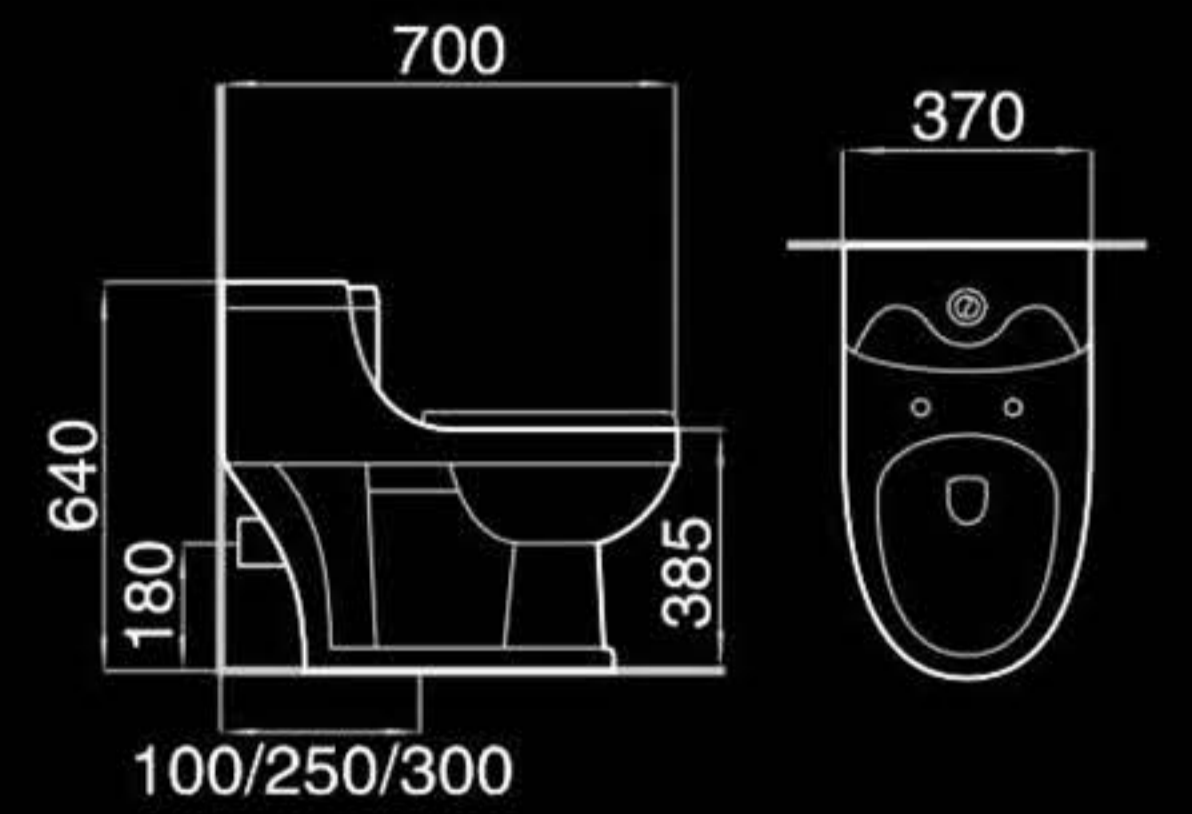

A2156

Washdown one-piece toilet
直冲式连体座便器
Size: 700x370x640mm
P-trap: 180mm Roughing-in
S-trap: 100/250/300mm Roughing-in