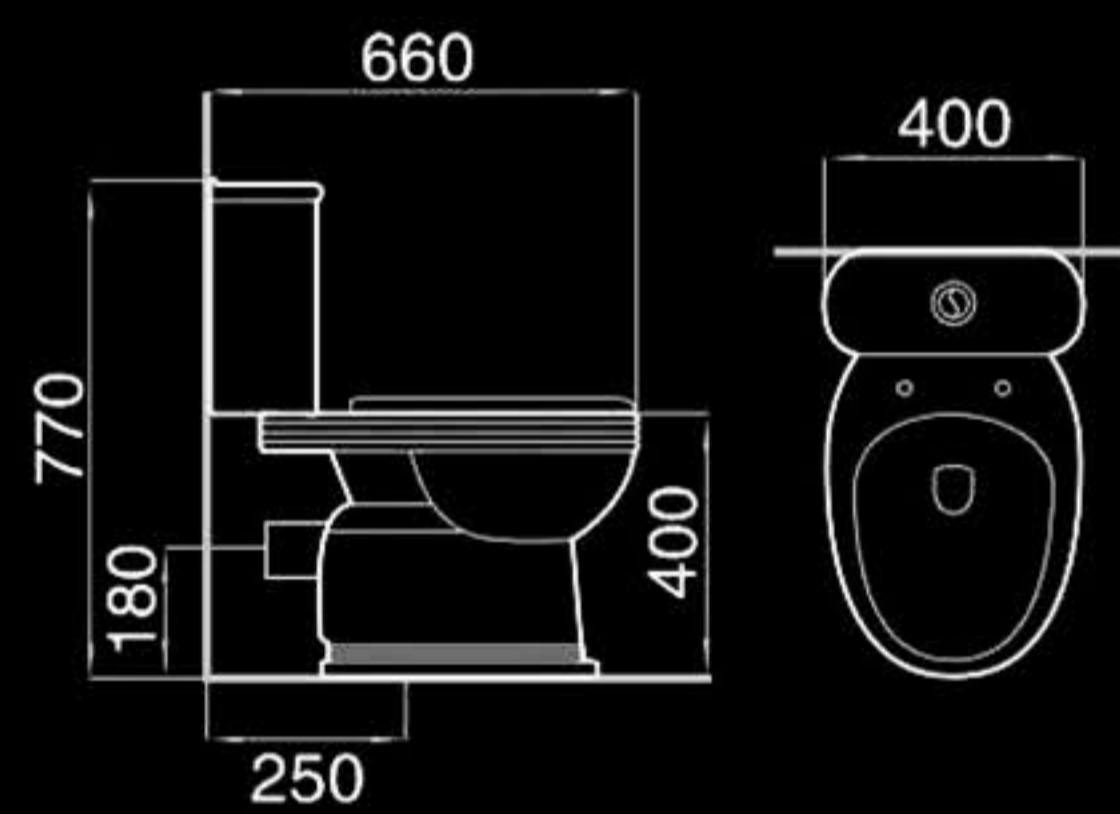

Floor mounted bidet
落地式妇洗器
Size: 550x365x400mm
Fixing to wall with back

F8831

Wall-hung bidet
挂墙式妇洗器
Size: 550x360x395mm
Fixing to wall with back

B400

Pedestal basin
立柱盆
Size: 500x500x830mm
Fixing to wall with back

F8869B

Floor mounted bidet
落地式妇洗器
Size: 500x355x395mm
Fixing to wall with back

F8869

Wall-hung bidet
挂墙式妇洗器
Size: 500x355x295mm
Fixing to wall with back

B401

Pedestal basin
立柱盆
Size: 510x450x855mm
Fixing to wall with back

B216

Pedestal basin
立柱盆
Size: 670x525x870mm
Fixing to wall with back

A8857

Washdown/siphon two-piece toilet
直冲式/虹吸式分体座便器
Size: 700x380x790mm
P-trap: 180mm Roughing-in
S-trap: 250/300mm Roughing-in

A2322

Washdown two-piece toilet
直冲式分体座便器
Size: 660x400x770mm
P-trap: 180mm Roughing-in
S-trap: 250mm Roughing-in

F8857

Bidet
妇洗器
Size: 555x360x385mm
Fixing to wall with back

F2322

Bidet
妇洗器
Size: 550x360x400mm
Fixing to wall with back

C203

Half-Pedestal basin
挂盆
Size: 550x440x470mm
Fixing to wall with back

B2322

Pedestal basin
立柱盆
Size: 620x510x830mm
Fixing to wall with back