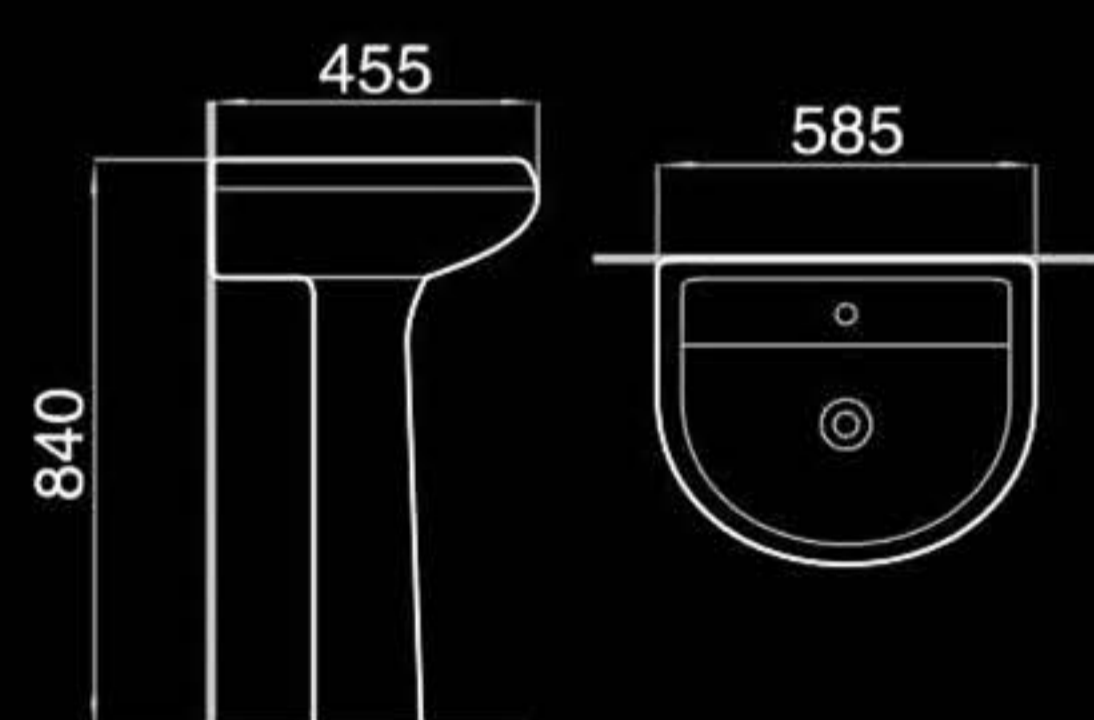

F2100

Bidet
妇洗器
Size: 505x360x405mm
Fixing to wall with back

B2320

Child use pedestal basin
儿童用立柱盆
Size: 490x410x550mm
Fixing to wall with back

B115

Pedestal basin
立柱盆
Size: 585x455x840mm
Fixing to wall with back

E904

Urinal
小便斗
Size: 500x350x290mm
Size: 420x290x260mm
Fixing to wall with back

E905

Urinal
小便斗
Size: 495x290x250mm
Fixing to wall with back

MIND

A8831

Washdown one-piece toilet
直冲式连体座便器
Size: 680x360x810mm
P-trap: 180mm Roughing-in
S-trap: 250mm Roughing-in