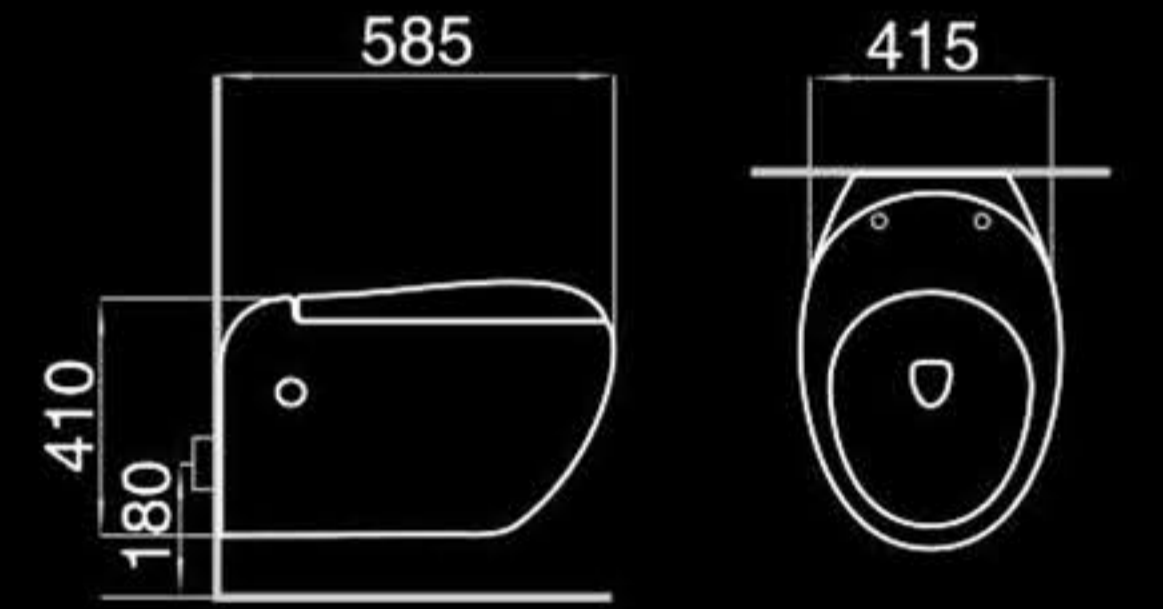

H8098

Washdown wall-hung toilet
直冲挂墙式座便器
Size:540x385x360mm
P-trap:180mm Roughing-in

H8869B

Washdown floor mounted toilet
直冲落地式座便器
Size:500x355x395mm
P-trap:180mm Roughing-in

AA400

Washdown wall-hung toilet
直冲挂墙式座便器
Size:585x415x410mm
P-trap:180mm Roughing-in