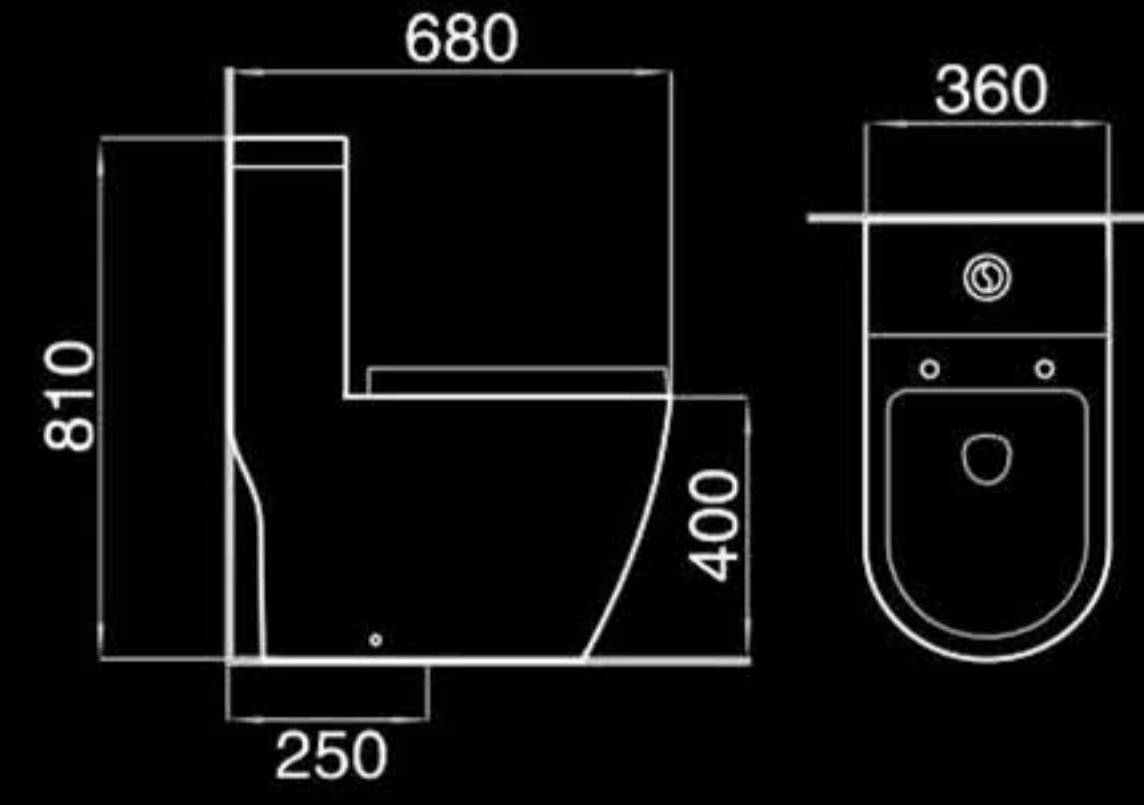

A8831

Siphon one-piece toilet
虹吸式连体座便器
Size: 680x360x810mm
S-trap: 250mm Roughing-in