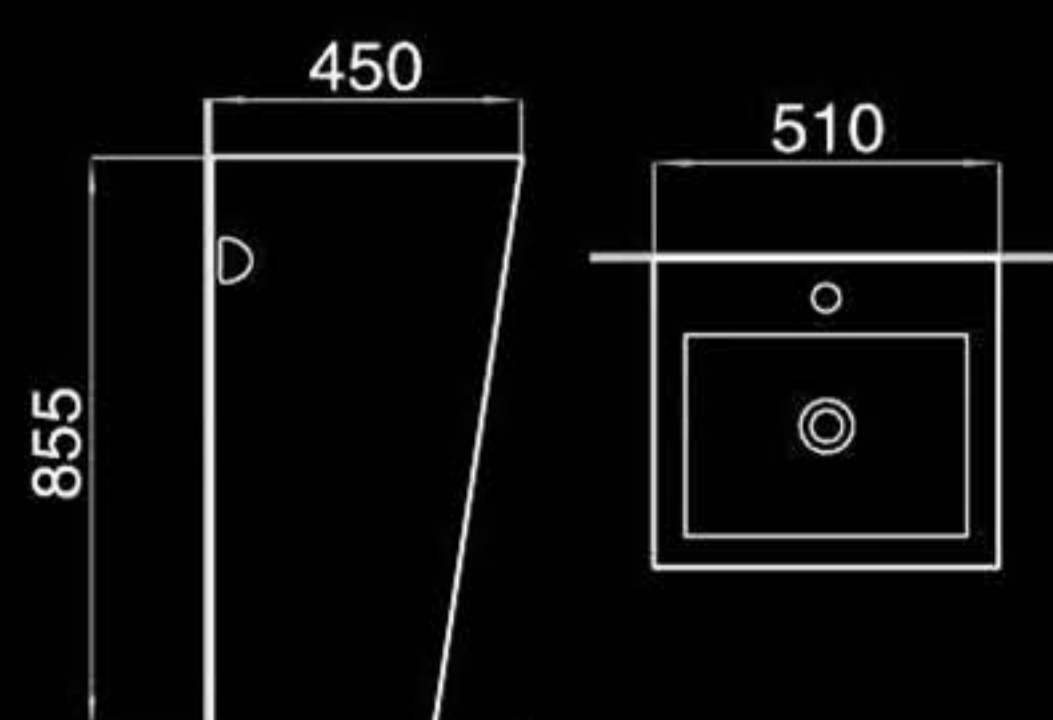

AP8869

Washdown two-piece toilet
直冲式分体座便器
Size: 640x370x805mm
P-trap: 180mm Roughing-in
S-trap: 250mm Roughing-in

H8869B

Washdown floor mounted toilet
直冲落地式座便器
Size: 500x355x395mm
P-trap: 180mm Roughing-in

F8869B

Floor mounted bidet
落地式妇洗器
Size: 500x355x395mm
Fixing to wall with back

F8869

Wall-hung bidet
挂墙式妇洗器
Size: 500x355x295mm
Fixing to wall with back

B401

Pedestal basin
立柱盆
Size: 510x450x855mm
Fixing to wall with back

B8869

Wall-hung basin
挂盆
Size: 565x445x390mm
Fixing to wall with back

A8098

Washdown/siphon one-piece toilet
直冲式/虹吸式连体座便器
Size: 710x390x830mm
P-trap: 180mm Roughing-in
S-trap: 250/300mm Roughing-in

A503

Washdown/siphon one-piece toilet
直冲式/虹吸式连体座便器
Size: 690x350x805mm
P-trap: 180mm Roughing-in
S-trap: 250/300mm Roughing-in