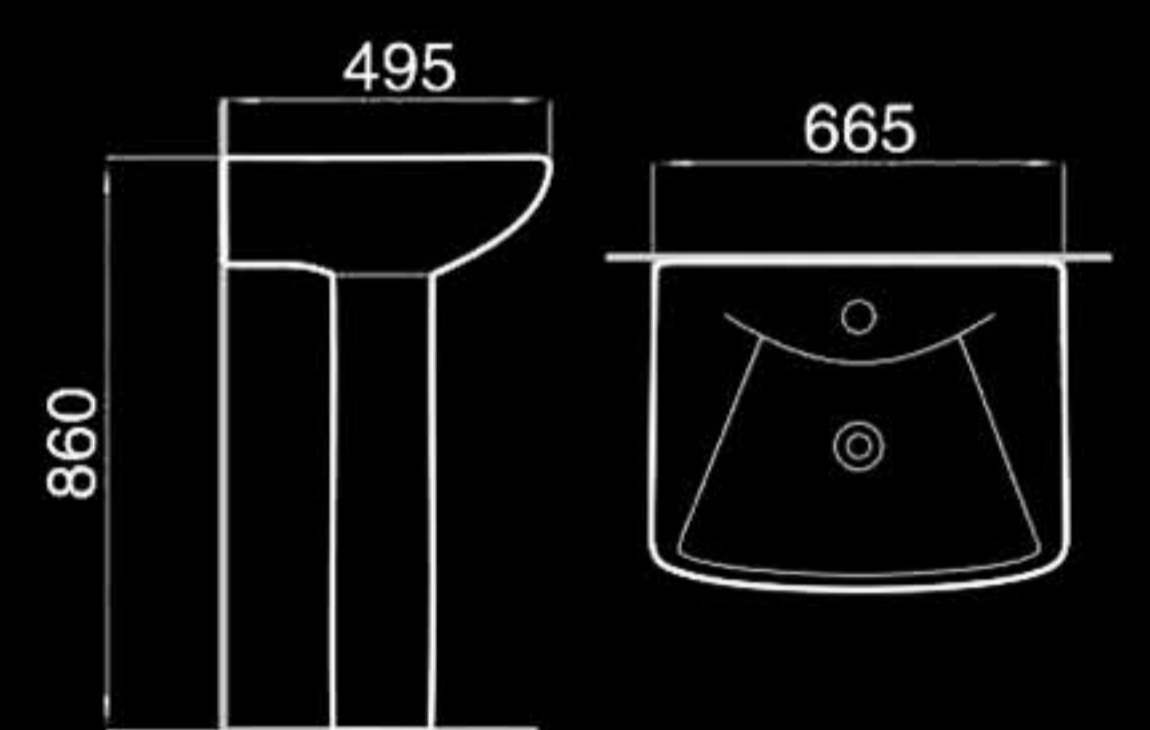

F2018

Bidet
妇洗器
Size: 550x350x410mm
Fixing to wall with back

F8850B

Bidet
妇洗器
Size: 590x350x400mm
Fixing to wall with back

B209

Pedestal basin
立柱盆
Size: 600x475x805mm
Fixing to wall with back

B228

Pedestal basin
立柱盆
Size: 665x495x860mm
Fixing to wall with back