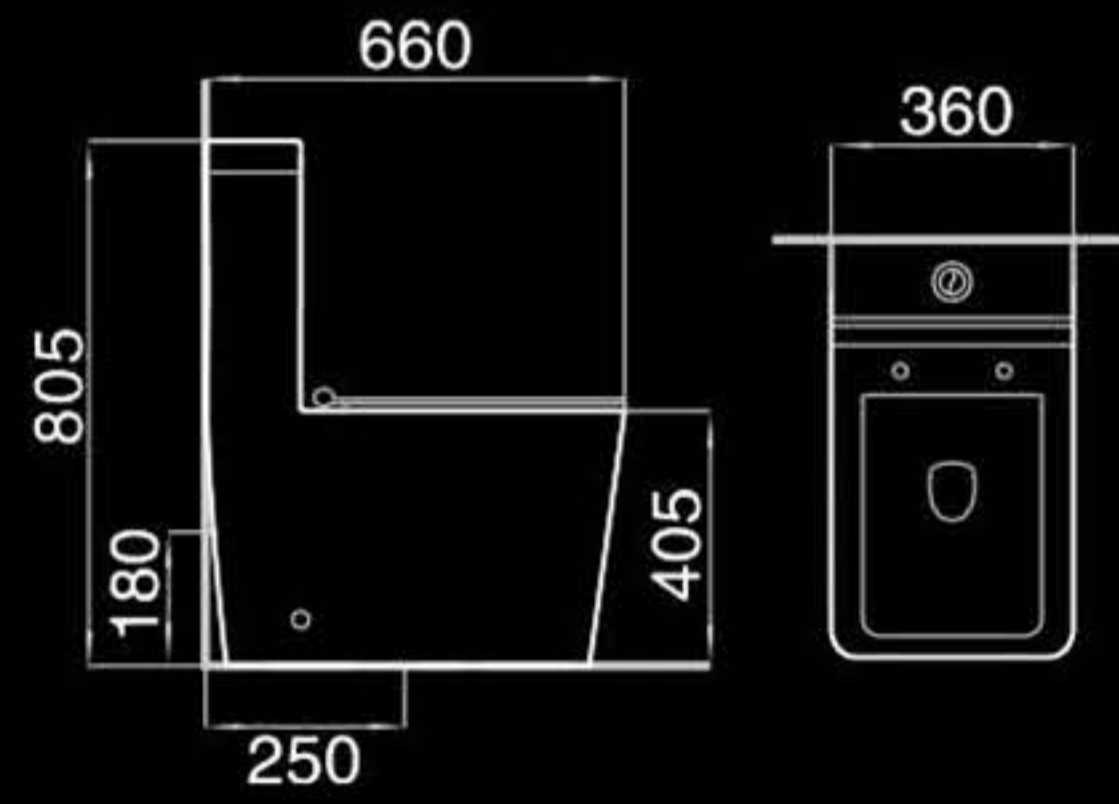

Washdown two-piece toilet
直冲式分体座便器
Size: 680x375x810mm
P-trap: 180mm Roughing-in
S-trap: 250mm Roughing-in

H8831B

Washdown floor mounted toilet
直冲落地式座便器
Size: 550x365x400mm
P-trap: 180mm Roughing-in

F8831B

Floor mounted bidet
落地式妇洗器
Size: 550x365x400mm
Fixing to wall with back

F8831

Wall-hung bidet
挂墙式妇洗器
Size: 550x360x395mm
Fixing to wall with back

B400

Pedestal basin
立柱盆
Size: 500x500x830mm
Fixing to wall with back

B8831

Wall-hung basin
挂盆
Size: 530x445x390mm
Fixing to wall with back

A8869

Washdown one-piece toilet
直冲式连体座便器
Size: 660x360x805mm
P-trap: 180mm Roughing-in
S-trap: 250mm Roughing-in

H8869

Washdown wall-hung toilet
直冲挂墙式座便器
Size: 500x355x370mm
P-trap: 180mm Roughing-in

AP8869

Washdown two-piece toilet
直冲式分体座便器
Size: 640x370x805mm
P-trap: 180mm Roughing-in
S-trap: 250mm Roughing-in

H8869B

Washdown floor mounted toilet
直冲落地式座便器
Size: 500x355x395mm
P-trap: 180mm Roughing-in