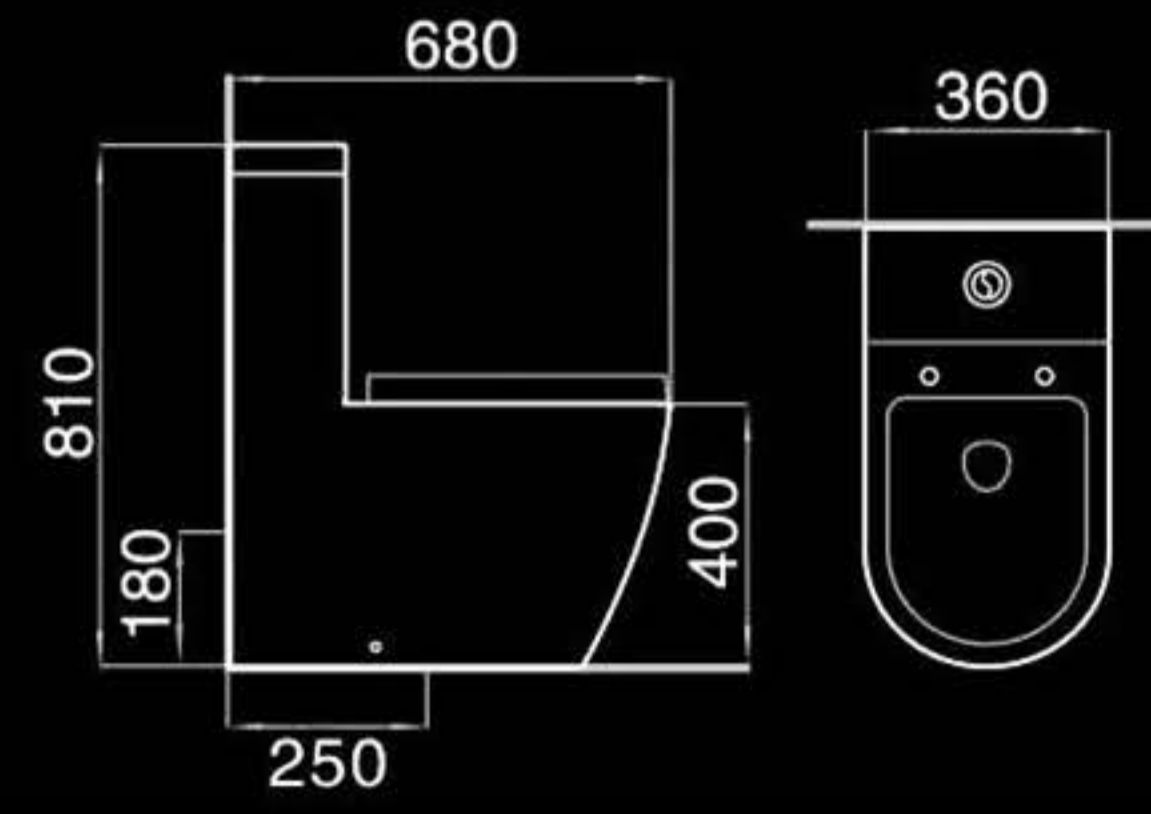

AP8203

Washdown two-piece toilet
直冲式分体座便器
Size: 642x380x850mm
P-trap: 180mm Roughing-in
S-trap: 250mm Roughing-in

H8203

Washdown wall-hung toilet
直冲挂墙式座便器
Size: 480x365x360mm
P-trap: 180mm Roughing-in

F8203B

Floor mounted bidet
落地式妇洗器
Size: 510x365x425mm
Fixing to wall with back

F8203

Wall-hung bidet
挂墙式妇洗器
Size: 495x365x360mm
Fixing to wall with back

A8203

Washdown wall-hung toilet
直冲挂墙式座便器
Size: 480x365x360mm
P-trap: 180mm Roughing-in

A8831

Washdown one-piece toilet
直冲式连体座便器
Size: 680x360x810mm
P-trap: 180mm Roughing-in
S-trap: 250mm Roughing-in

H8831

Washdown wall-hung toilet
直冲挂墙式座便器
Size: 550x365x380mm
P-trap: 180mm Roughing-in

AP8831

Washdown two-piece toilet
直冲式分体座便器
Size: 680x375x810mm
P-trap: 180mm Roughing-in
S-trap: 250mm Roughing-in

H8831B

Washdown floor mounted toilet
直冲落地式座便器
Size: 550x365x400mm
P-trap: 180mm Roughing-in

F8831B