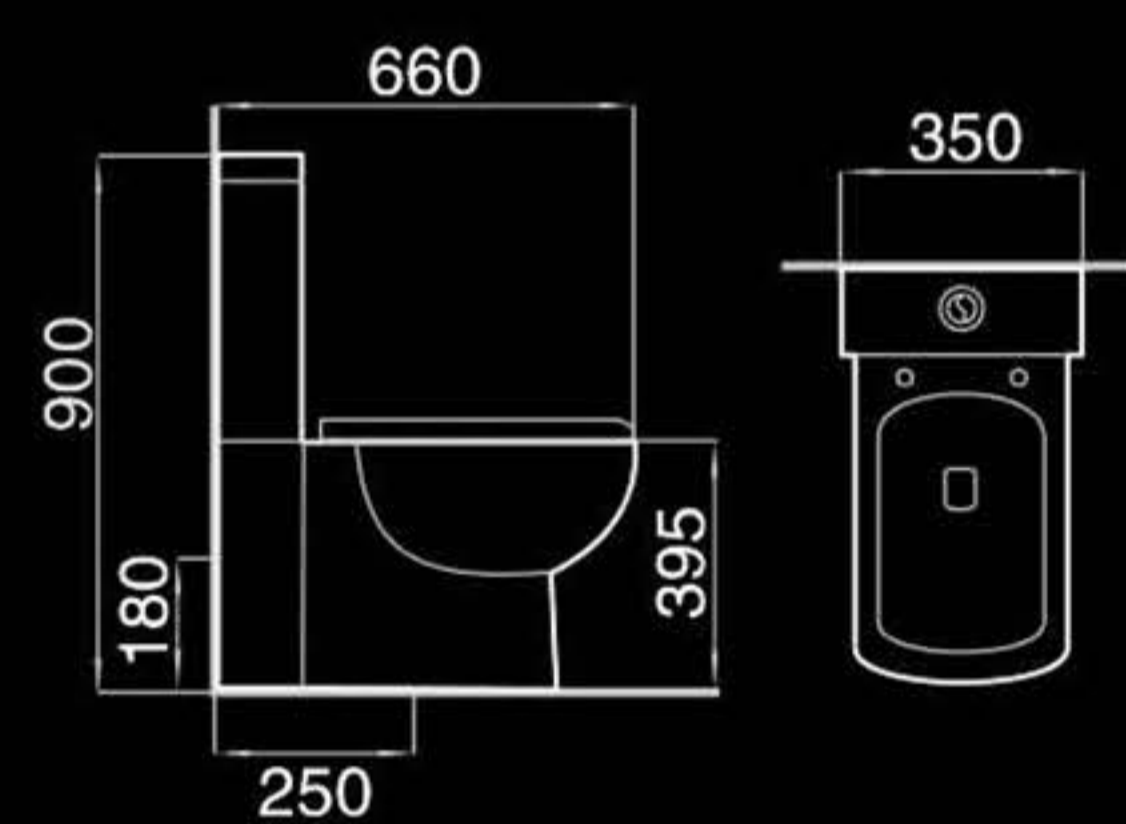

Floor mounted bidet
落地式妇洗器
Size: 550x365x400mm
Fixing to wall with back

F8831

Wall-hung bidet
挂墙式妇洗器
Size: 550x360x395mm
Fixing to wall with back

B400

Pedestal basin
立柱盆
Size: 500x500x830mm
Fixing to wall with back

Floor mounted bidet
落地式妇洗器
Size: 570x355x400mm
Fixing to wall with back

B503

Pedestal basin
立柱盆
Size: 600x455x835mm
Fixing to wall with back

C502

Half-pedestal basin
挂盆
Size: 615x485x395mm
Fixing to wall with back

D502

Half-pedestal basin
挂盆
Size: 600x470x510mm
Fixing to wall with back

A8022

Washdown one-piece toilet
直冲式连体座便器
Size: 660x350x875mm
P-trap: 180mm Roughing-in
S-trap: 250mm Roughing-in

A5808

Washdown two-piece toilet
直冲式分体座便器
Size: 670x375x820mm
P-trap: 180mm Roughing-in
S-trap: 250mm Roughing-in

AP8022

Washdown two-piece toilet
直冲式分体座便器
Size: 660x350x900mm
P-trap: 180mm Roughing-in
S-trap: 250mm Roughing-in

F5808

Bidet
妇洗器
Size: 590x360x420mm
Fixing to wall with back

B8022

Pedestal basin
立柱盆
Size: 675x480x900mm
Fixing to wall with back