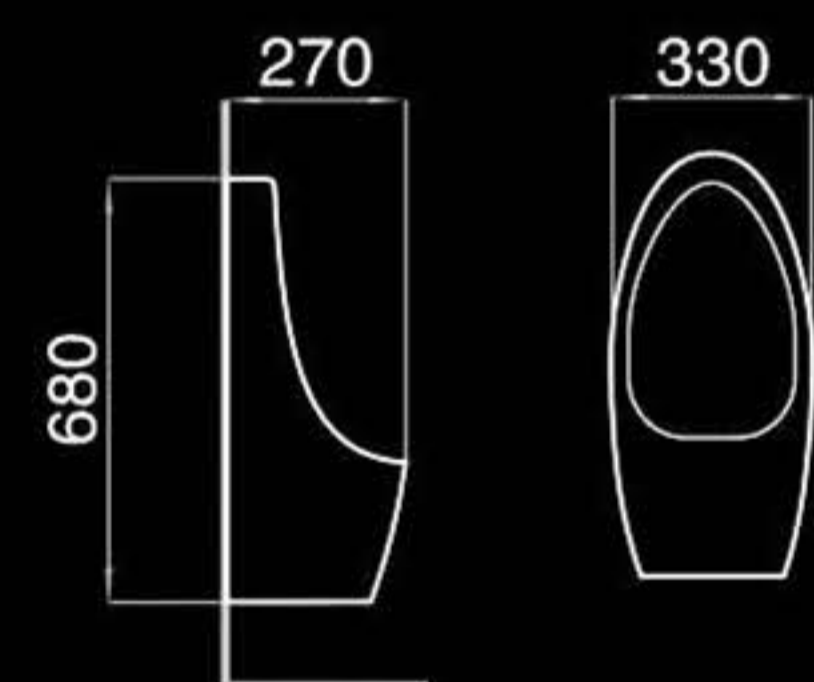

818

Water tank 水箱
Size:360x120x430mm

E903

Urinal
小便斗
Size: 345x315x605mm

SF4112

Urinal
小便斗
Size: 730x480x270mm

SF4111

Urinal
小便斗
Size: 680x330x270mm

SF4106

Urinal
小便斗
Size: 780x390x355mm

E904

Urinal
小便斗
Size: 500x350x290mm
Size: 420x290x260mm
Fixing to wall with back

E905

Urinal
小便斗
Size: 495x290x250mm

Movewayda Ceramics Co., Ltd

Factory Address:Shutu Industrial Zone,
Fengtang Town,Chaoan Chaozhou Guangdong China