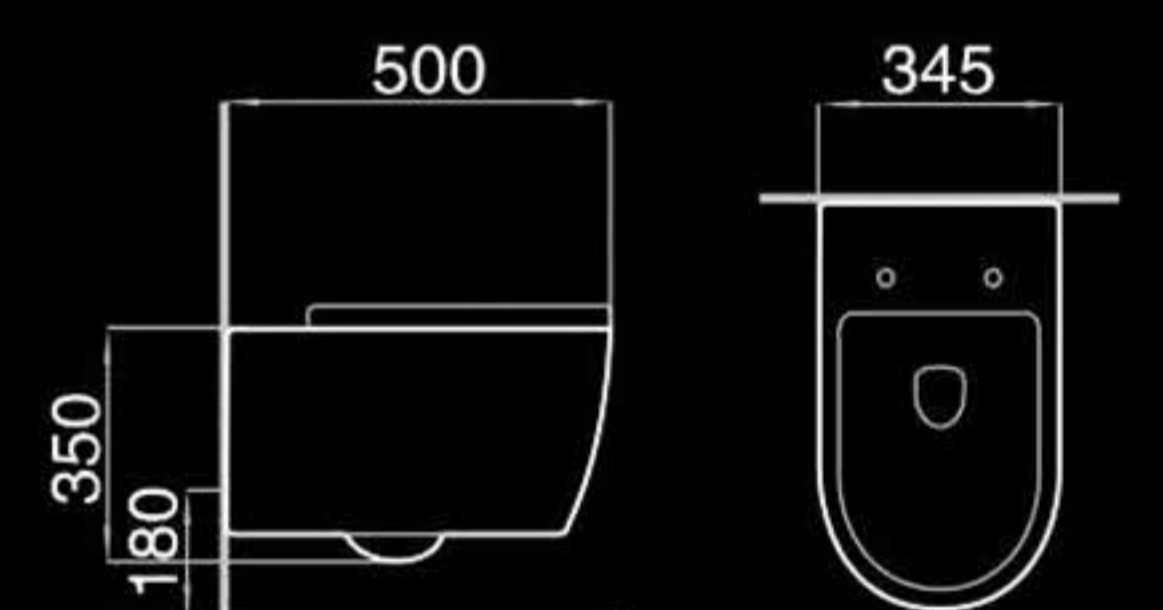

H9015

Washdown wall-hung toilet
直冲挂墙式座便器
Size:500x345x350mm
P-trap:180mm Roughing-in