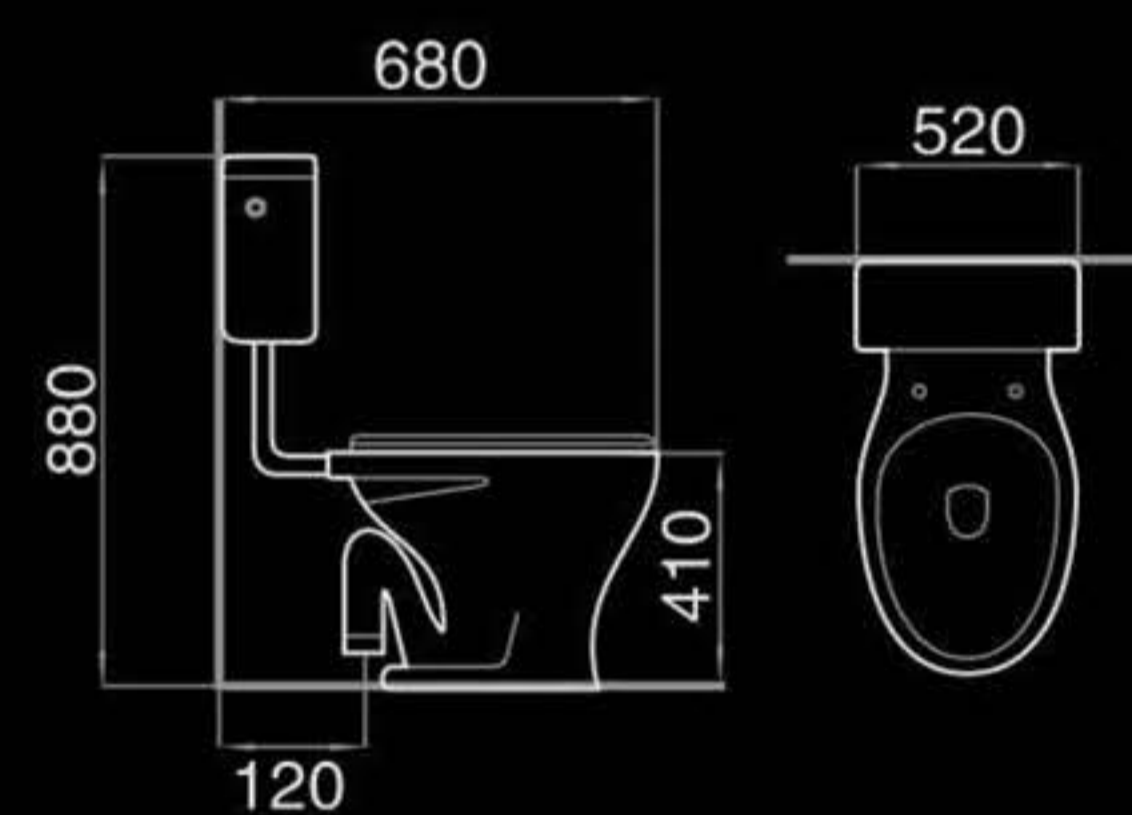

A2099

Washdown two-piece toilet
直冲式分体座便器
Size: 680x520x880mm
S-trap: 120mm Roughing-in