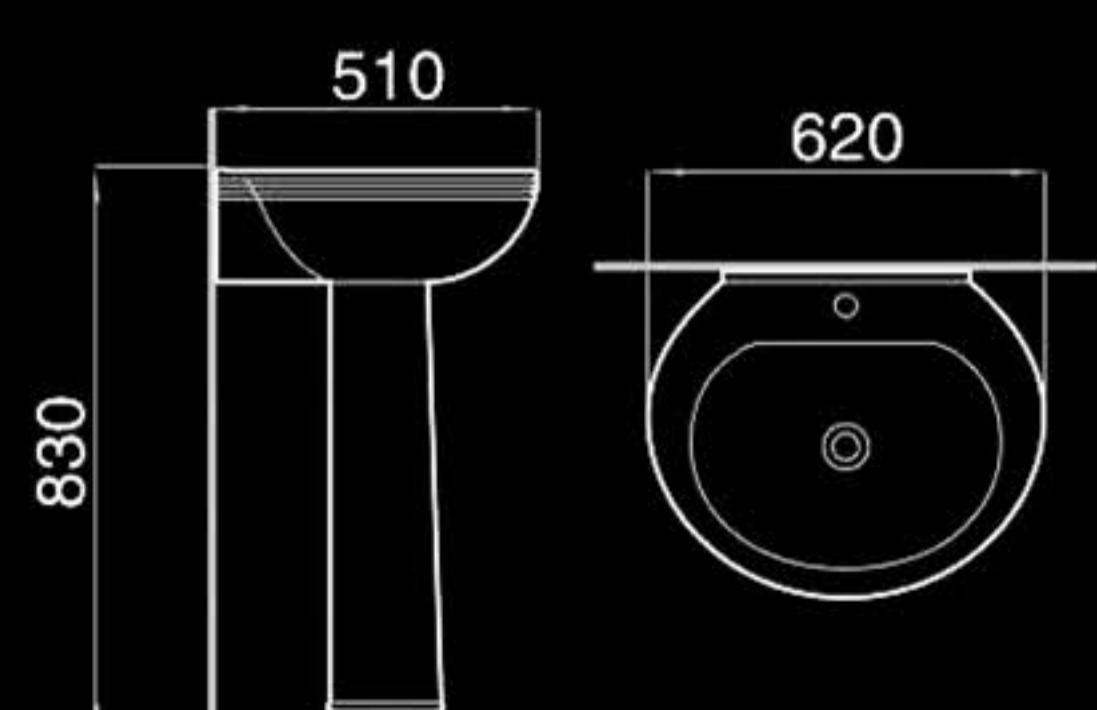

Floor mounted bidet
落地式妇洗器
Size: 550x365x400mm
Fixing to wall with back

F8831

Wall-hung bidet
挂墙式妇洗器
Size: 550x360x395mm
Fixing to wall with back

B400

Pedestal basin
立柱盆
Size: 500x500x830mm
Fixing to wall with back

F8857

Bidet
妇洗器
Size: 555x360x385mm
Fixing to wall with back

F2322

Bidet
妇洗器
Size: 550x360x400mm
Fixing to wall with back

C203

Half-Pedestal basin
挂盆
Size: 550x440x470mm
Fixing to wall with back

B2322

Pedestal basin
立柱盆
Size: 620x510x830mm
Fixing to wall with back

B203

Pedestal basin
立柱盆
Size: 550x430x845mm
Fixing to wall with back

A205

Washdown two-piece toilet
直冲式分体座便器
Size: 690x410x765mm
P-trap: 180mm Roughing-in
S-trap: 250mm Roughing-in

A8850

Washdown two-piece toilet
直冲式分体座便器
Size: 660x405x785mm
P-trap: 180mm Roughing-in
S-trap: 250mm Roughing-in

F2018

Bidet
妇洗器
Size: 550x350x410mm
Fixing to wall with back

F8850B

Bidet
妇洗器
Size: 590x350x400mm
Fixing to wall with back

B209

Pedestal basin
立柱盆
Size: 600x475x805mm
Fixing to wall with back

B228

Pedestal basin
立柱盆
Size: 665x495x860mm
Fixing to wall with back