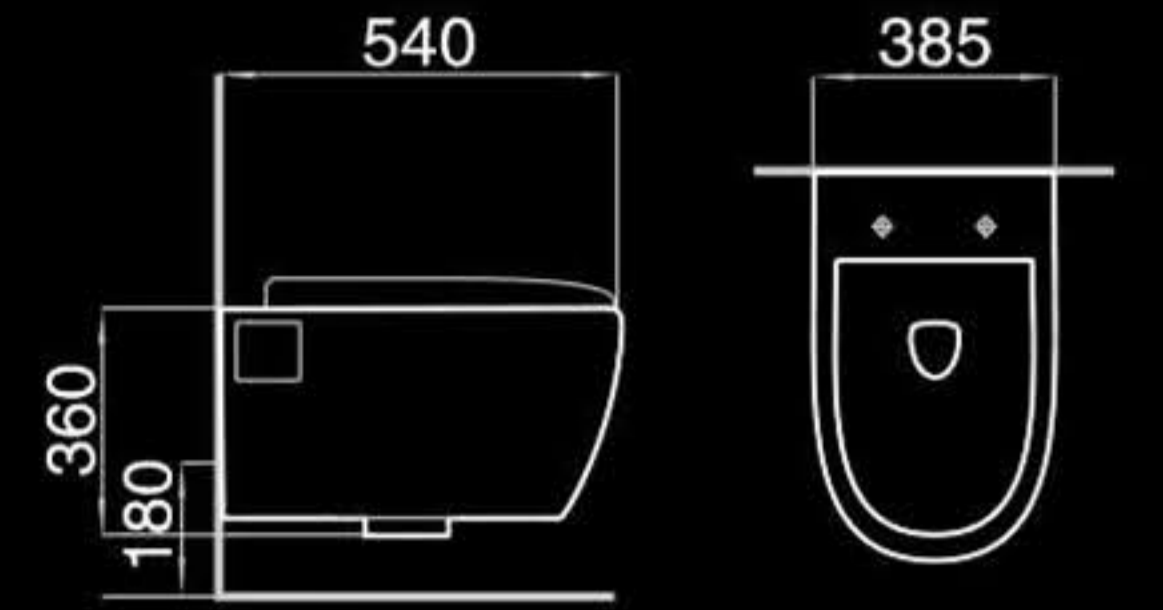

H8098

Washdown wall-hung toilet
直冲挂墙式座便器
Size:540x385x360mm
P-trap:180mm Roughing-in