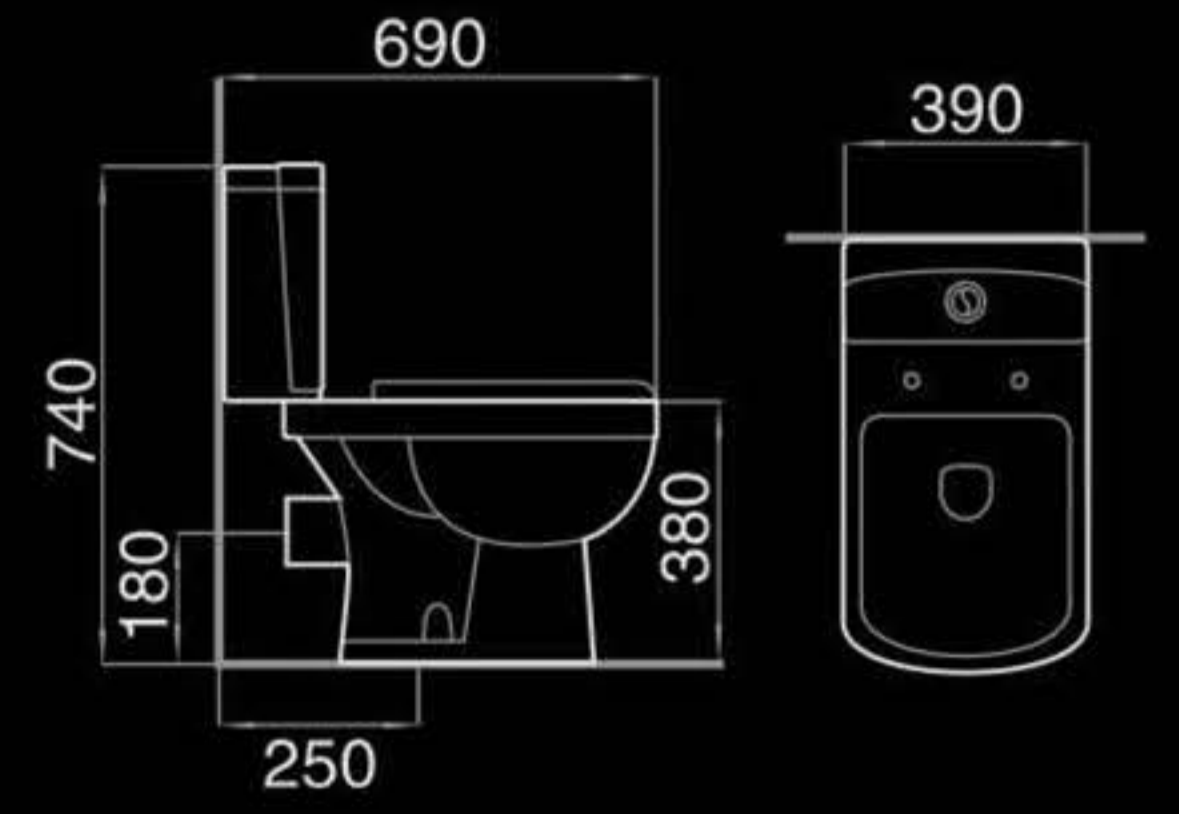

Floor mounted bidet
落地式妇洗器
Size: 570x355x400mm
Fixing to wall with back

B503

Pedestal basin
立柱盆
Size: 600x455x835mm
Fixing to wall with back

C502

Half-pedestal basin
挂盆
Size: 615x485x395mm
Fixing to wall with back

A5004

Washdown two-piece toilet
直冲式分体座便器
Size: 695x385x750mm
P-trap: 180mm Roughing-in
S-trap: 250mm Roughing-in

AC2108

Washdown two-piece toilet
直冲式分体座便器
Size: 650x370x725mm
P-trap: 180mm Roughing-in
S-trap: 250mm Roughing-in

A228

Washdown two-piece toilet
直冲式分体座便器
Size: 690x390x740mm
P-trap: 180mm Roughing-in
S-trap: 250mm Roughing-in

A205

Washdown two-piece toilet
直冲式分体座便器
Size: 690x410x765mm
P-trap: 180mm Roughing-in
S-trap: 250mm Roughing-in