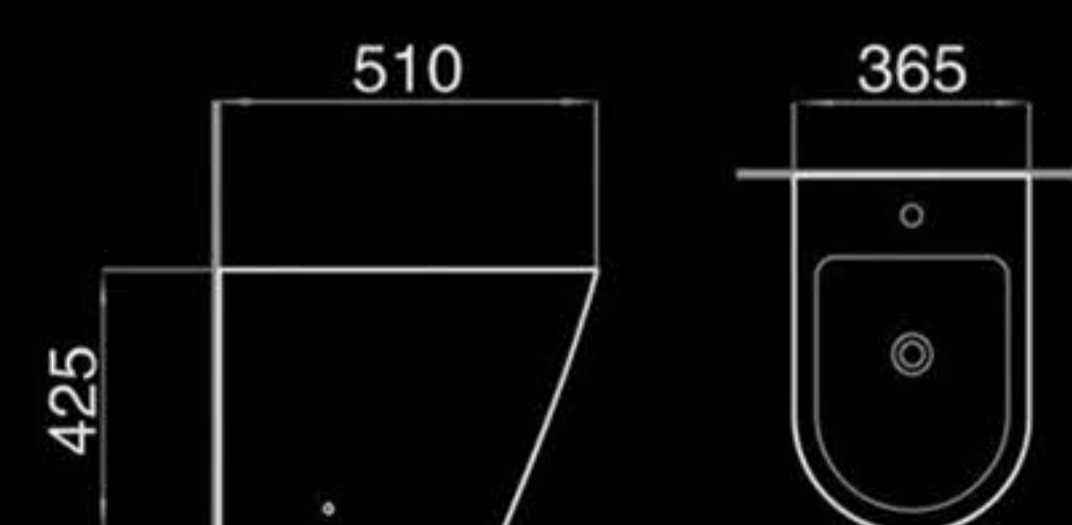

MWWD

MOVEWAYDA CERAMICS CO., LTD

<http://mwdceramics.com/>

A8203

Washdown one-piece toilet
直冲式连体座便器
Size: 642x380x850mm
P-trap: 180mm Roughing-in
S-trap: 250mm Roughing-in

H8203B

Washdown floor mounted toilet
直冲落地式座便器
Size: 515x365x420mm
P-trap: 180mm Roughing-in

AP8203

Washdown two-piece toilet
直冲式分体座便器
Size: 642x380x850mm
P-trap: 180mm Roughing-in
S-trap: 250mm Roughing-in

H8203

Washdown wall-hung toilet
直冲挂墙式座便器
Size: 480x365x360mm
P-trap: 180mm Roughing-in

F8203B

Floor mounted bidet
落地式妇洗器
Size: 510x365x425mm
Fixing to wall with back

F8203

Wall-hung bidet
挂墙式妇洗器
Size: 495x365x360mm
Fixing to wall with back

A8203

Washdown wall-hung toilet
直冲挂墙式座便器
Size: 480x365x360mm
P-trap: 180mm Roughing-in