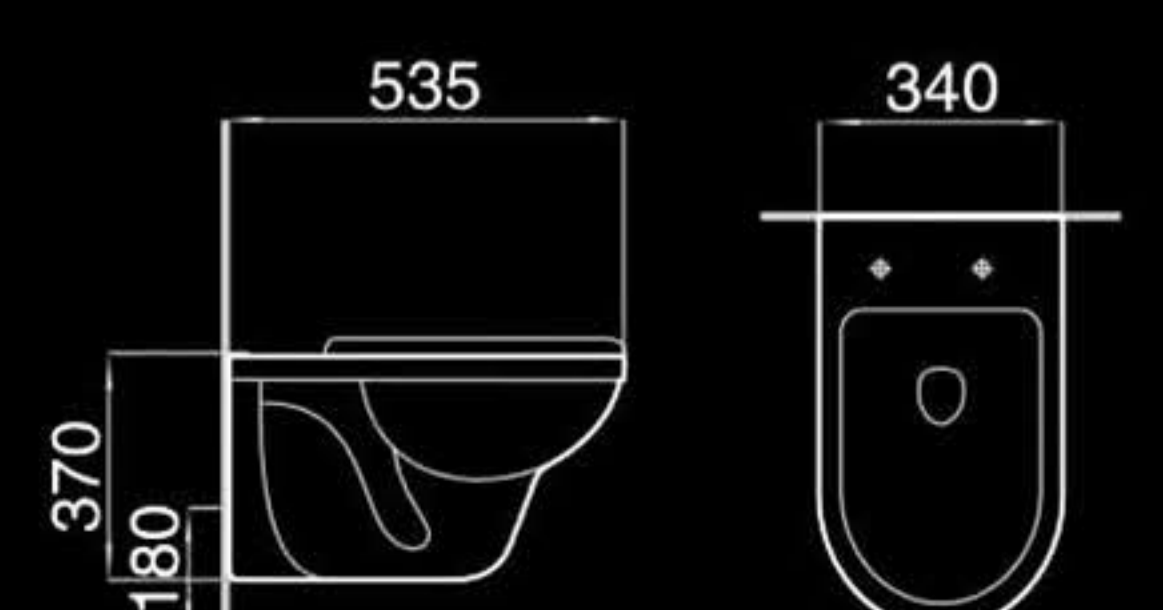

H8855

Washdown wall-hung toilet
直冲挂墙式座便器
Size:540x355x360mm
P-trap:180mm Roughing-in

H8097

Washdown wall-hung toilet
直冲挂墙式座便器
Size:540x350x365mm
P-trap:180mm Roughing-in

A2075

Washdown wall-hung toilet
直冲挂墙式座便器
Size:535x340x370mm
P-trap:180mm Roughing-in