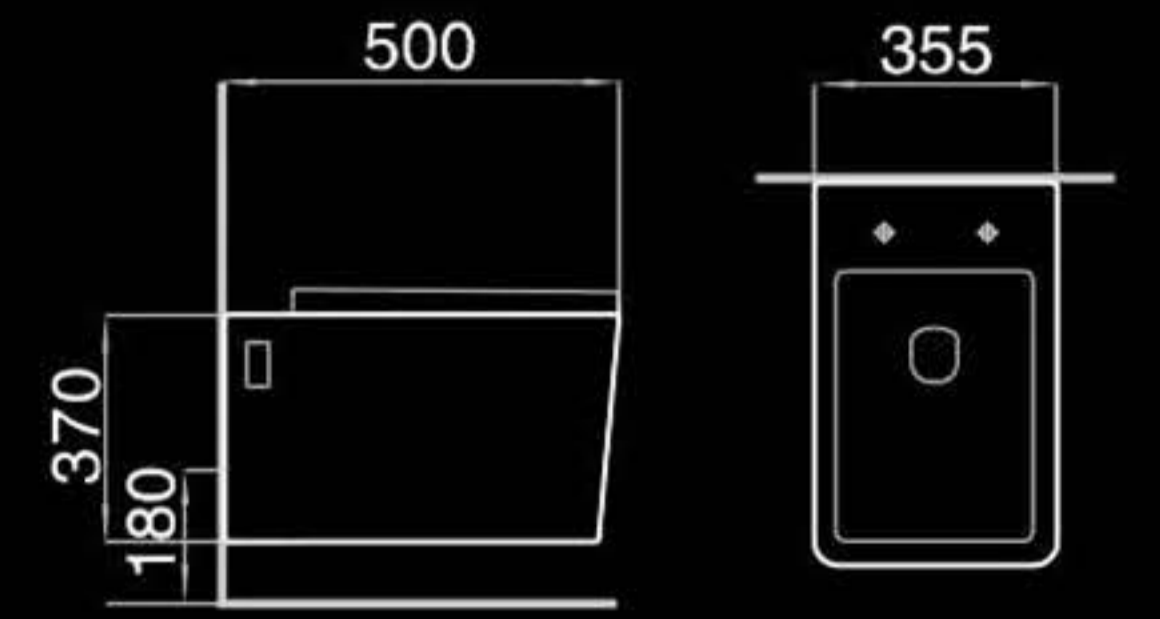

Floor mounted bidet
落地式妇洗器
Size: 550x365x400mm
Fixing to wall with back

F8831

Wall-hung bidet
挂墙式妇洗器
Size: 550x360x395mm
Fixing to wall with back

B400

Pedestal basin
立柱盆
Size: 500x500x830mm
Fixing to wall with back

B8831

Wall-hung basin
挂盆
Size: 530x445x390mm
Fixing to wall with back

A8869

Washdown one-piece toilet
直冲式连体座便器
Size: 660x360x805mm
P-trap: 180mm Roughing-in
S-trap: 250mm Roughing-in

H8869

Washdown wall-hung toilet
直冲挂墙式座便器
Size: 500x355x370mm
P-trap: 180mm Roughing-in

AP8869

Washdown two-piece toilet
直冲式分体座便器
Size: 640x370x805mm
P-trap: 180mm Roughing-in
S-trap: 250mm Roughing-in

H8869B

Washdown floor mounted toilet
直冲落地式座便器
Size: 500x355x395mm
P-trap: 180mm Roughing-in

F8869B

Floor mounted bidet
落地式妇洗器
Size: 500x355x395mm
Fixing to wall with back

F8869

Wall-hung bidet
挂墙式妇洗器
Size: 500x355x295mm
Fixing to wall with back

B401

Pedestal basin
立柱盆
Size: 510x450x855mm
Fixing to wall with back