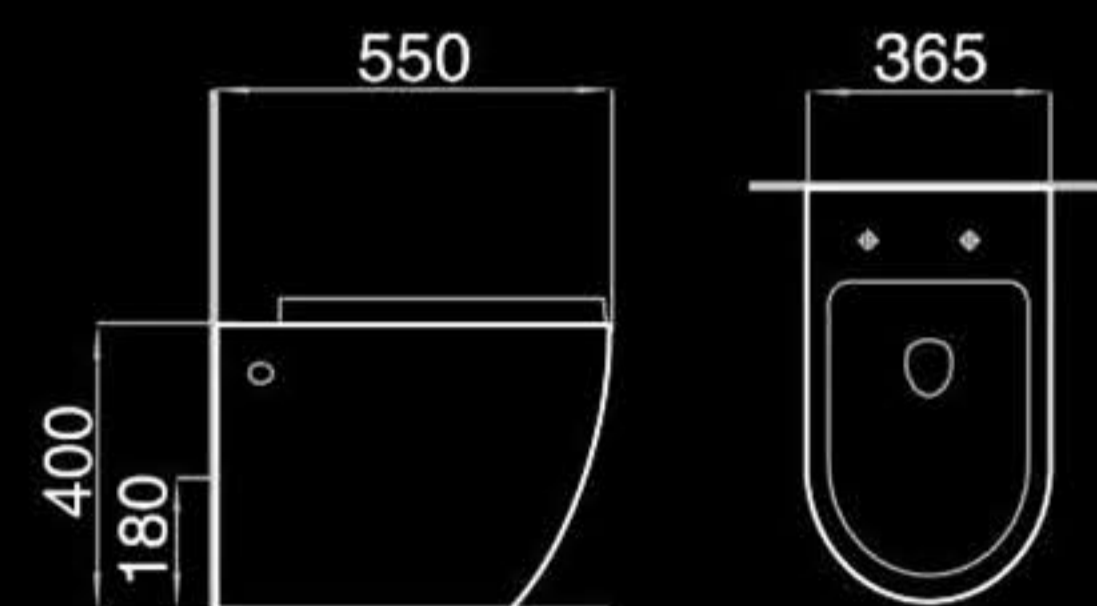

H8831

Washdown wall-hung toilet
直冲挂墙式座便器
Size:550x365x380mm
P-trap:180mm Roughing-in

H9015

Washdown wall-hung toilet
直冲挂墙式座便器
Size:500x345x350mm
P-trap:180mm Roughing-in

H8831B

Washdown floor mounted toilet
直冲落地式座便器
Size:550x365x400mm
P-trap:180mm Roughing-in