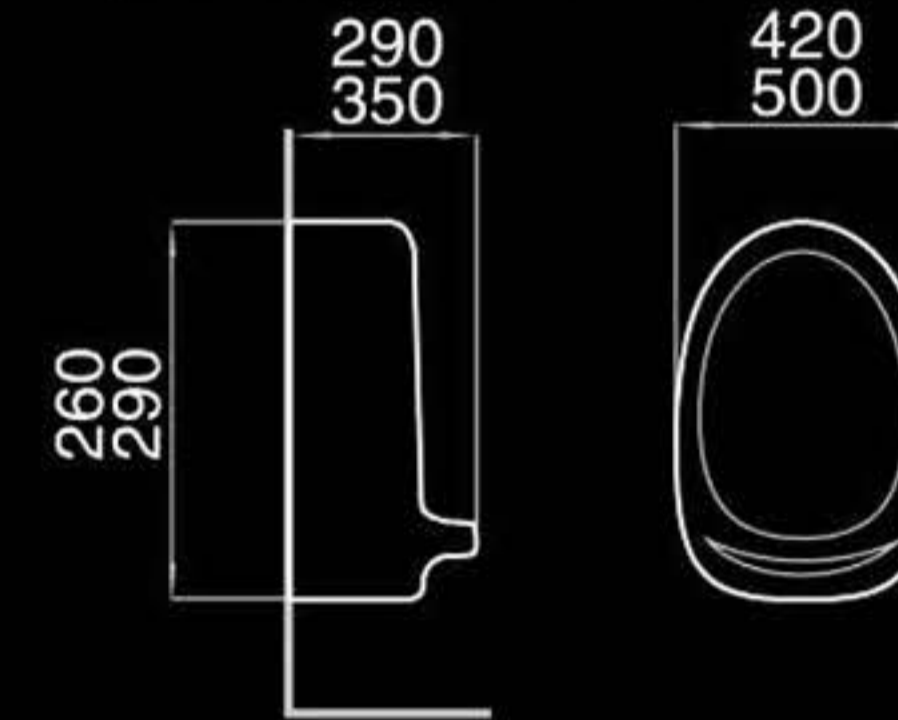

B400

Pedestal basin
立柱盆
Size: 500x500x830mm
Fixing to wall with back

A2100

Washdown two-piece toilet
直冲式分体座便器
Size: 715x455x790mm
P-trap: 180mm Roughing-in
S-trap: 250mm Roughing-in

A2320

Child use toilet
儿童用连体座便器
Size: 490x285x525mm
P-trap: 140mm Roughing-in
S-trap: 200mm Roughing-in

F2100

Bidet
妇洗器
Size: 505x360x405mm
Fixing to wall with back

B2320

Child use pedestal basin
儿童用立柱盆
Size: 490x410x550mm
Fixing to wall with back

B115

Pedestal basin
立柱盆
Size: 585x455x840mm
Fixing to wall with back

E904

Urinal
小便斗
Size: 500x350x290mm
Size: 420x290x260mm
Fixing to wall with back

E905

Urinal
小便斗
Size: 495x290x250mm
Fixing to wall with back

MIND

A8831

Washdown one-piece toilet
直冲式连体座便器
Size: 680x360x810mm
P-trap: 180mm Roughing-in
S-trap: 250mm Roughing-in