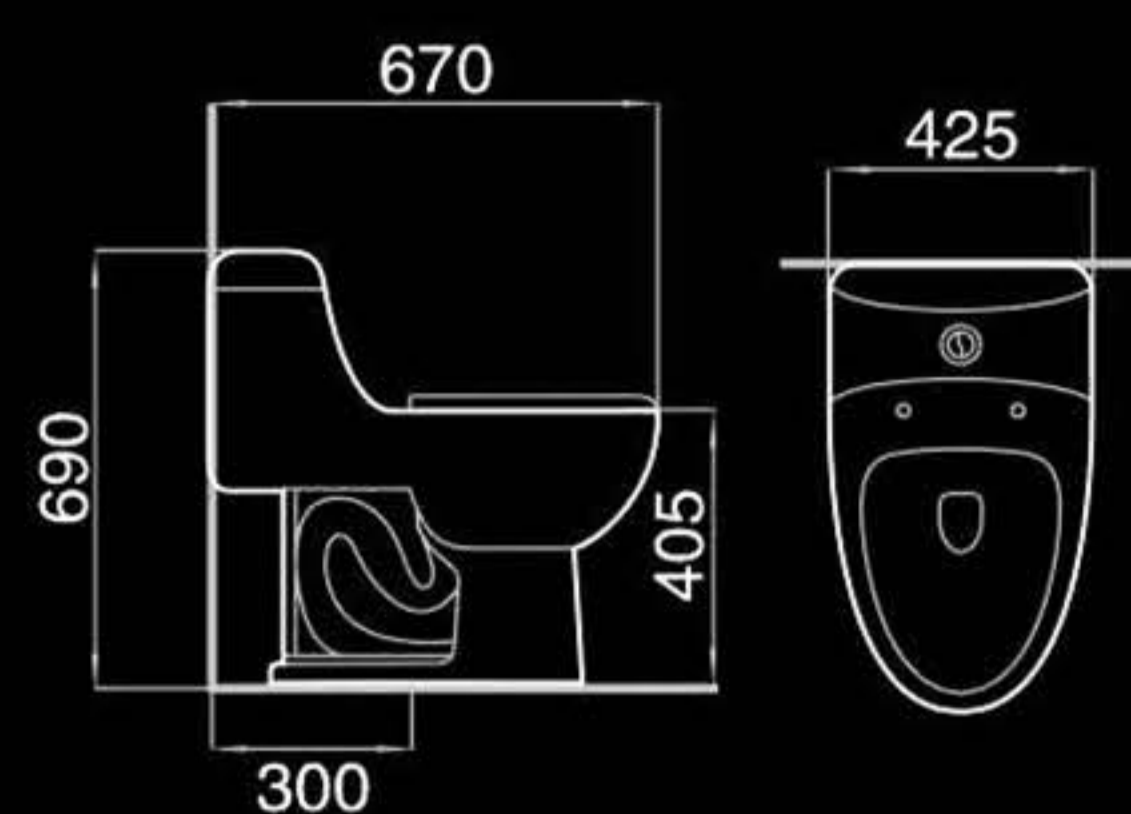

Floor mounted bidet
落地式妇洗器
Size: 550x365x400mm
Fixing to wall with back

F8831

Wall-hung bidet
挂墙式妇洗器
Size: 550x360x395mm
Fixing to wall with back

B400

Pedestal basin
立柱盆
Size: 500x500x830mm
Fixing to wall with back

F8869B

Floor mounted bidet
落地式妇洗器
Size: 500x355x395mm
Fixing to wall with back

F8869

Wall-hung bidet
挂墙式妇洗器
Size: 500x355x295mm
Fixing to wall with back

B401

Pedestal basin
立柱盆
Size: 510x450x855mm
Fixing to wall with back

A2107

Washdown one-piece toilet
直冲式连体座便器
Size: 660x335x730mm
P-trap: 180mm Roughing-in
S-trap: 250/300mm Roughing-in

AC815

Siphon one-piece toilet
虹吸式连体座便器
Size: 670x425x690mm
S-trap: 300mm Roughing-in

A541