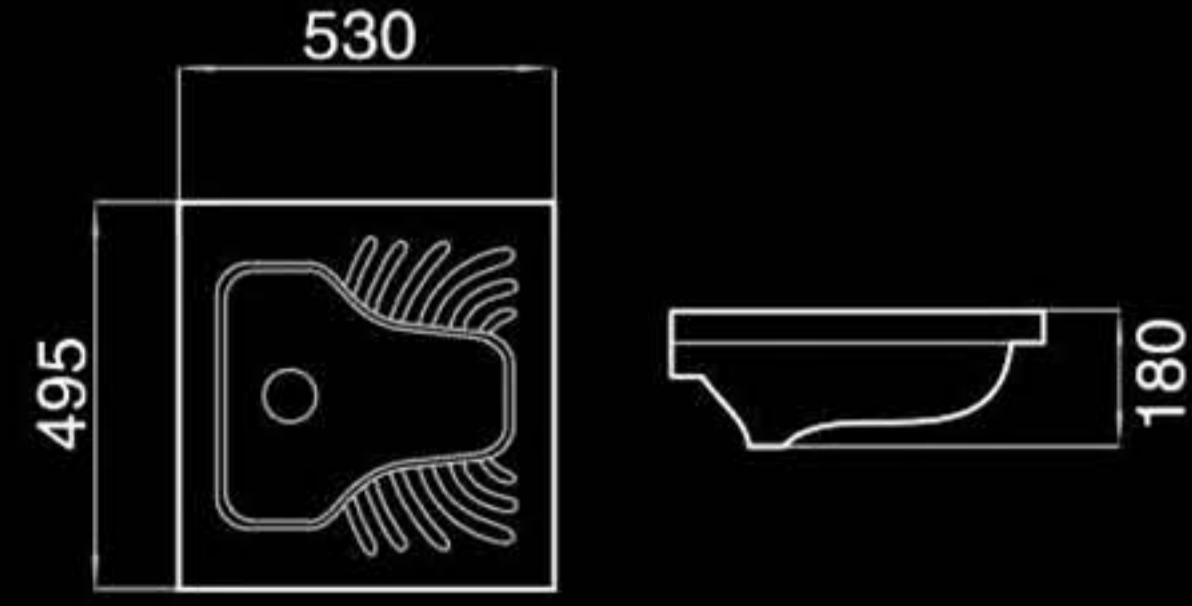

L2265

Squat pan
蹲便器
Size:535x415x210mm
Embedded installation