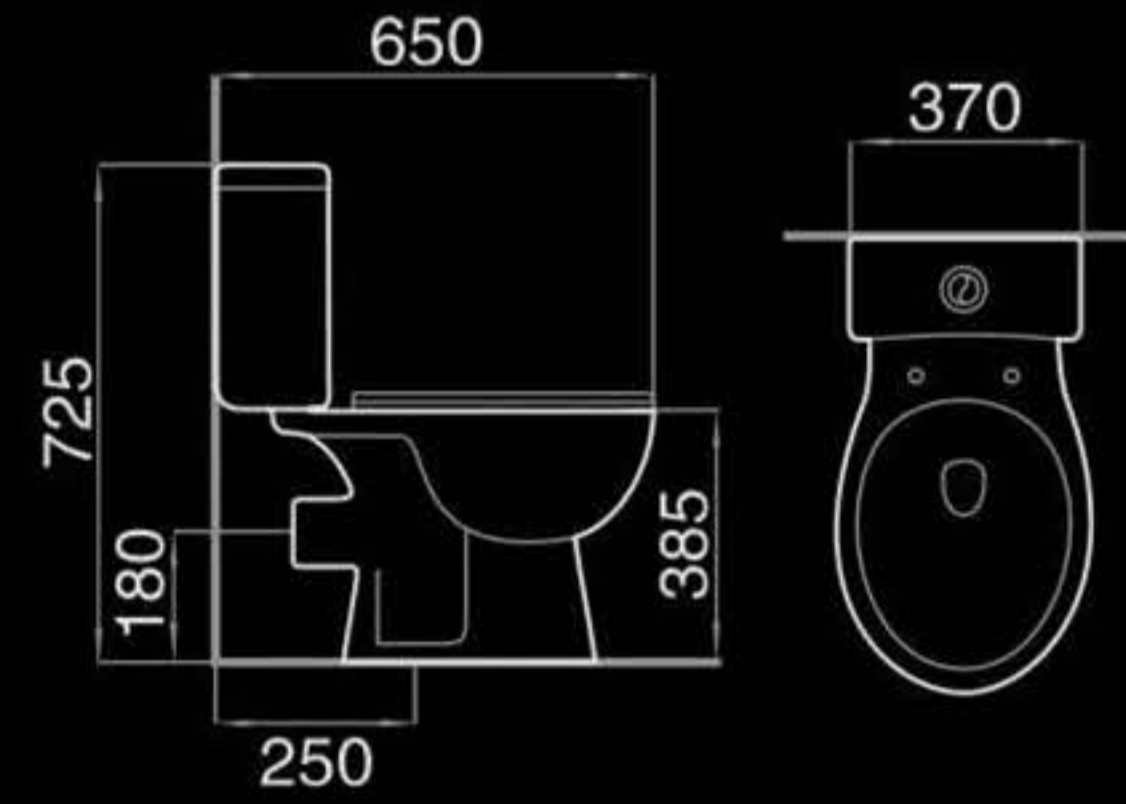

Floor mounted bidet
落地式妇洗器
Size: 570x355x400mm
Fixing to wall with back

B503

Pedestal basin
立柱盆
Size: 600x455x835mm
Fixing to wall with back

C502

Half-pedestal basin
挂盆
Size: 615x485x395mm
Fixing to wall with back

A5004

Washdown two-piece toilet
直冲式分体座便器
Size: 695x385x750mm
P-trap: 180mm Roughing-in
S-trap: 250mm Roughing-in

AC2108

Washdown two-piece toilet
直冲式分体座便器
Size: 650x370x725mm
P-trap: 180mm Roughing-in
S-trap: 250mm Roughing-in

A228

Washdown two-piece toilet
直冲式分体座便器
Size: 690x390x740mm
P-trap: 180mm Roughing-in
S-trap: 250mm Roughing-in

A205

Washdown two-piece toilet
直冲式分体座便器
Size: 690x410x765mm
P-trap: 180mm Roughing-in
S-trap: 250mm Roughing-in