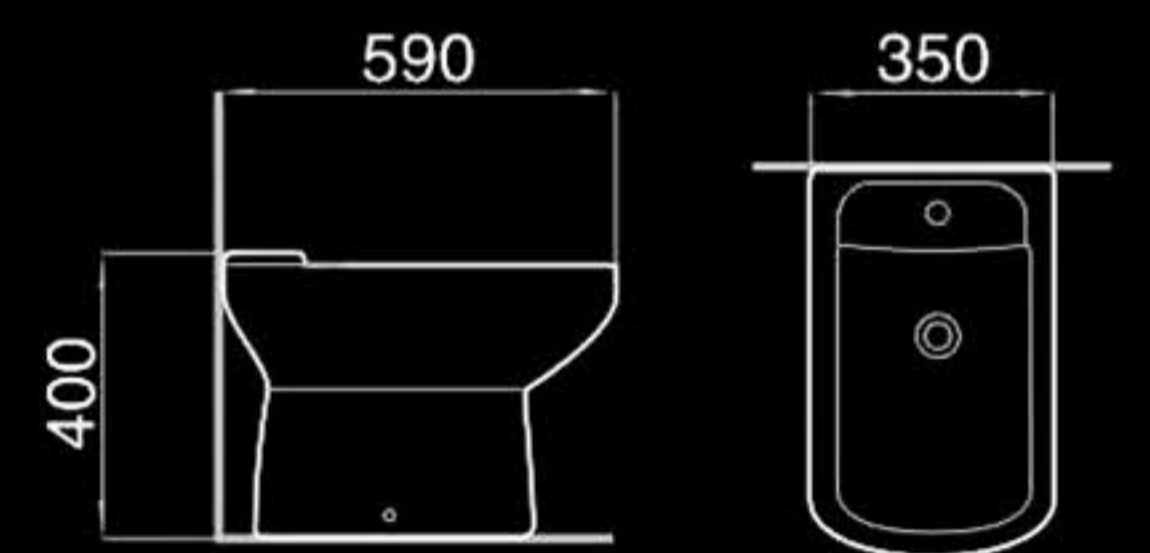

B203

Pedestal basin
立柱盆
Size: 550x430x845mm
Fixing to wall with back

A205

Washdown two-piece toilet
直冲式分体座便器
Size: 690x410x765mm
P-trap: 180mm Roughing-in
S-trap: 250mm Roughing-in

A8850

Washdown two-piece toilet
直冲式分体座便器
Size: 660x405x785mm
P-trap: 180mm Roughing-in
S-trap: 250mm Roughing-in

F2018

Bidet
妇洗器
Size: 550x350x410mm
Fixing to wall with back

F8850B

Bidet
妇洗器
Size: 590x350x400mm
Fixing to wall with back

B209

Pedestal basin
立柱盆
Size: 600x475x805mm
Fixing to wall with back

B228

Pedestal basin
立柱盆
Size: 665x495x860mm
Fixing to wall with back