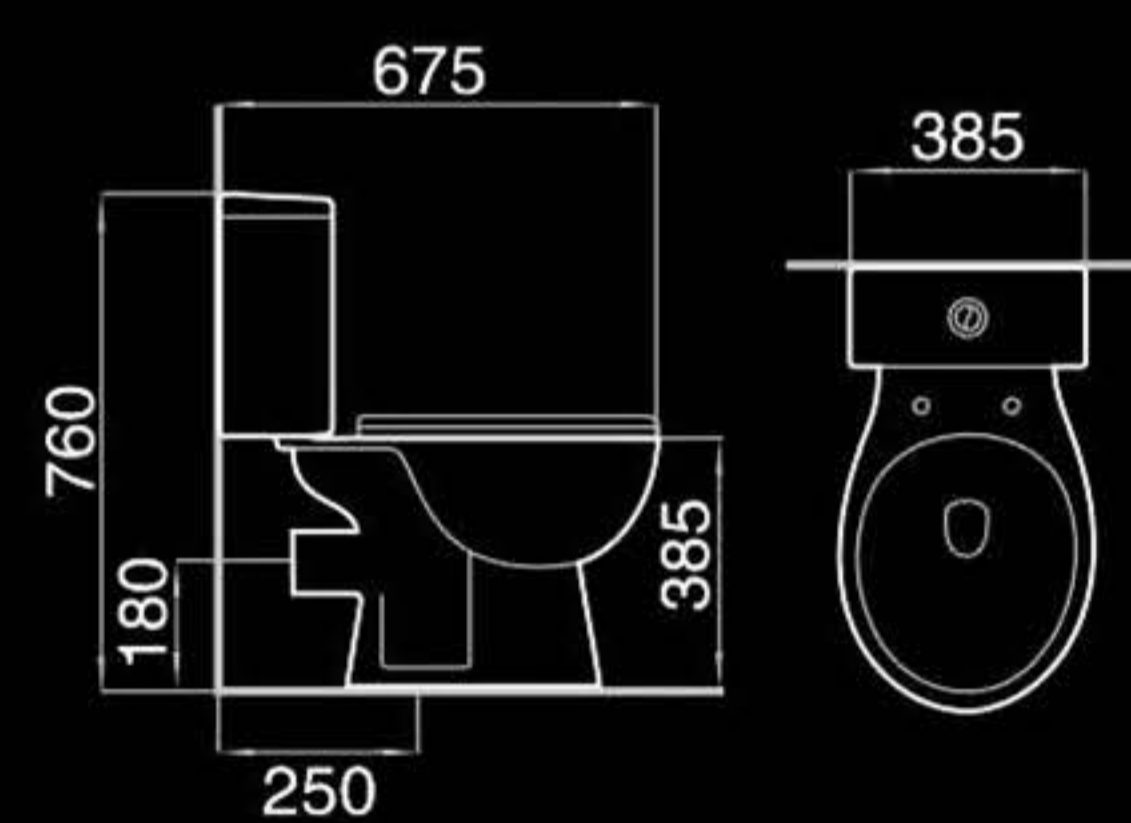

F8869B

Floor mounted bidet
落地式妇洗器
Size: 500x355x395mm
Fixing to wall with back

F8869

Wall-hung bidet
挂墙式妇洗器
Size: 500x355x295mm
Fixing to wall with back

B401

Pedestal basin
立柱盆
Size: 510x450x855mm
Fixing to wall with back

Floor mounted bidet
落地式妇洗器
Size: 570x355x400mm
Fixing to wall with back

B503

Pedestal basin
立柱盆
Size: 600x455x835mm
Fixing to wall with back

C502

Half-pedestal basin
挂盆
Size: 615x485x395mm
Fixing to wall with back

A5159

Washdown two-piece toilet
直冲式分体座便器
Size: 670x410x750mm
P-trap: 180mm Roughing-in
S-trap: 250mm Roughing-in

A882

Washdown two-piece toilet
直冲式分体座便器
Size: 675x360x760mm
P-trap: 180mm Roughing-in
S-trap: 250mm Roughing-in

A972

Washdown two-piece toilet
直冲式分体座便器
Size: 650x355x760mm
P-trap: 180mm Roughing-in
S-trap: 250mm Roughing-in

A8067

Washdown two-piece toilet
直冲式分体座便器
Size: 675x385x760mm
P-trap: 180mm Roughing-in
S-trap: 250mm Roughing-in