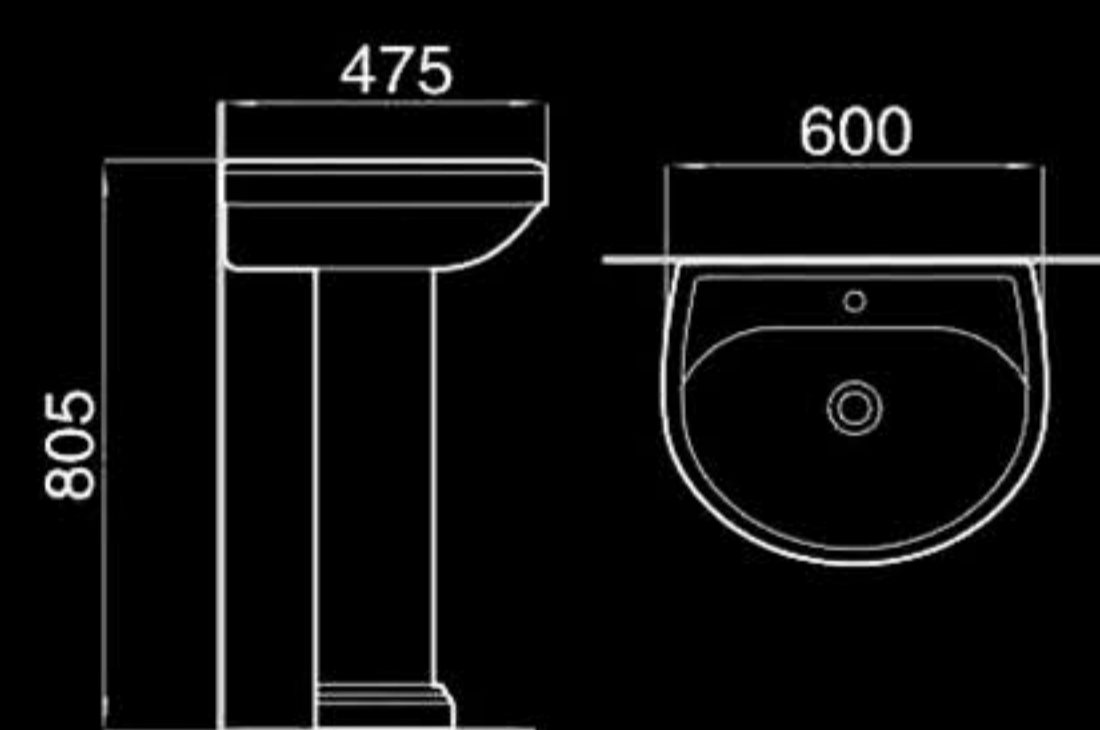

Floor mounted bidet
落地式妇洗器
Size: 550x365x400mm
Fixing to wall with back

F8831

Wall-hung bidet
挂墙式妇洗器
Size: 550x360x395mm
Fixing to wall with back

B400

Pedestal basin
立柱盆
Size: 500x500x830mm
Fixing to wall with back

F8869B

Floor mounted bidet
落地式妇洗器
Size: 500x355x395mm
Fixing to wall with back

F8869

Wall-hung bidet
挂墙式妇洗器
Size: 500x355x295mm
Fixing to wall with back

B401

Pedestal basin
立柱盆
Size: 510x450x855mm
Fixing to wall with back

F2018

Bidet
妇洗器
Size: 550x350x410mm
Fixing to wall with back

F8850B

Bidet
妇洗器
Size: 590x350x400mm
Fixing to wall with back

B209

Pedestal basin
立柱盆
Size: 600x475x805mm
Fixing to wall with back

B228

Pedestal basin
立柱盆
Size: 665x495x860mm
Fixing to wall with back

A229

Washdown two-piece toilet
直冲式连体座便器
Size: 650x400x750mm
P-trap: 180mm Roughing-in
S-trap: 250mm Roughing-in

A400

siphon one-piece toilet
虹吸式连体座便器
Size: 730x360x920mm
S-trap: 300/400mm Roughing-in

B114