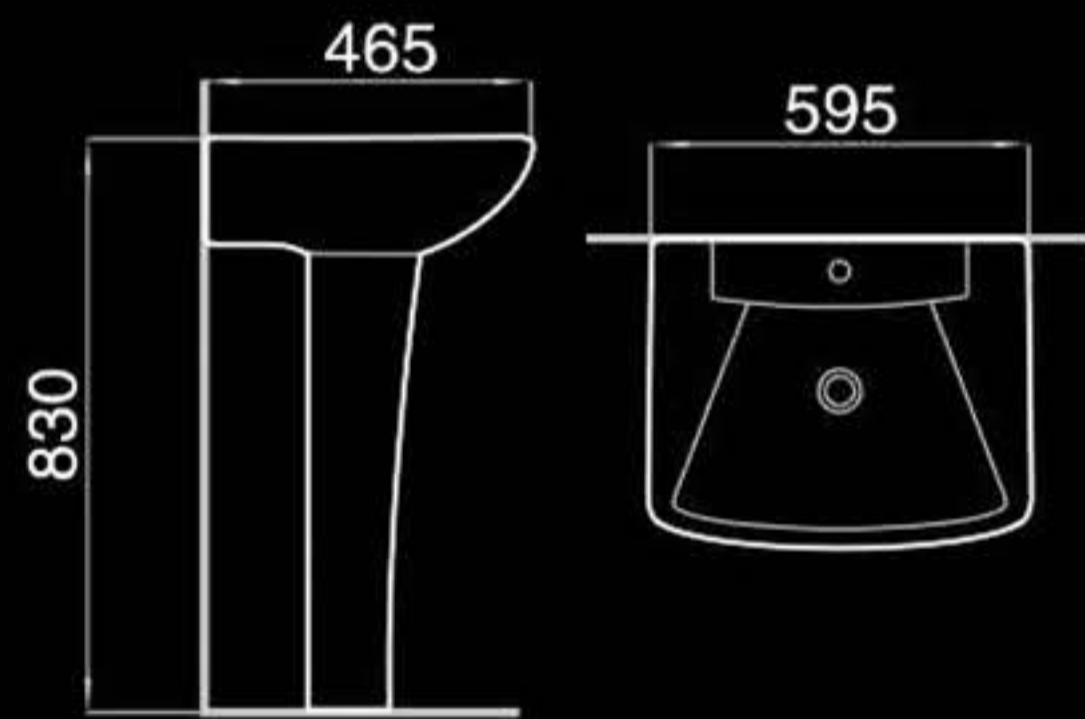

Floor mounted bidet
落地式妇洗器
Size: 550x365x400mm
Fixing to wall with back

F8831

Wall-hung bidet
挂墙式妇洗器
Size: 550x360x395mm
Fixing to wall with back

B400

Pedestal basin
立柱盆
Size: 500x500x830mm
Fixing to wall with back

F2018

Bidet
妇洗器
Size: 550x350x410mm
Fixing to wall with back

F8850B

Bidet
妇洗器
Size: 590x350x400mm
Fixing to wall with back

B209

Pedestal basin
立柱盆
Size: 600x475x805mm
Fixing to wall with back

B228

Pedestal basin
立柱盆
Size: 665x495x860mm
Fixing to wall with back

A229

Washdown two-piece toilet
直冲式连体座便器
Size: 650x400x750mm
P-trap: 180mm Roughing-in
S-trap: 250mm Roughing-in

A400

siphon one-piece toilet
虹吸式连体座便器
Size: 730x360x920mm
S-trap: 300/400mm Roughing-in

B114

Pedestal basin
立柱盆
Size: 595x465x830mm
Fixing to wall with back

AP400

Washdown two-piece toilet
直冲式分体座便器
Size: 730x360x920mm
P-trap: 180mm Roughing-in
S-trap: 250mm Roughing-in

AA400

Washdown wall-hung toilet
直冲挂墙式座便器
Size: 585x415x410mm
P-trap: 180mm Roughing-in