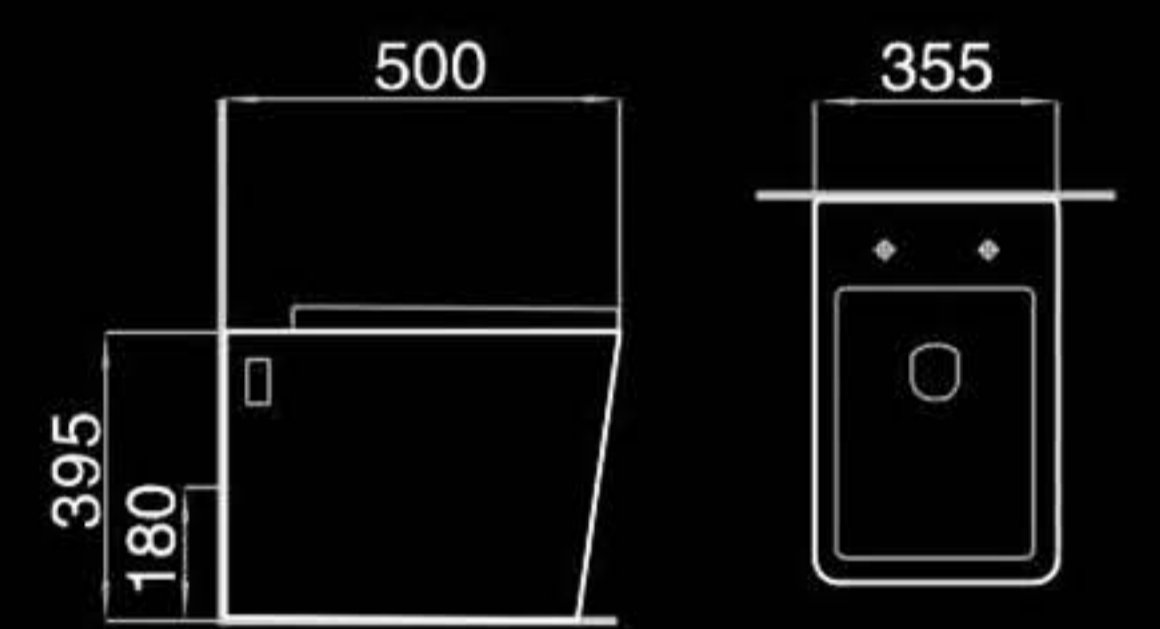

Floor mounted bidet
落地式妇洗器
Size: 550x365x400mm
Fixing to wall with back

F8831

Wall-hung bidet
挂墙式妇洗器
Size: 550x360x395mm
Fixing to wall with back

B400

Pedestal basin
立柱盆
Size: 500x500x830mm
Fixing to wall with back

B8831

Wall-hung basin
挂盆
Size: 530x445x390mm
Fixing to wall with back

A8869

Washdown one-piece toilet
直冲式连体座便器
Size: 660x360x805mm
P-trap: 180mm Roughing-in
S-trap: 250mm Roughing-in

H8869

Washdown wall-hung toilet
直冲挂墙式座便器
Size: 500x355x370mm
P-trap: 180mm Roughing-in

AP8869

Washdown two-piece toilet
直冲式分体座便器
Size: 640x370x805mm
P-trap: 180mm Roughing-in
S-trap: 250mm Roughing-in

H8869B

Washdown floor mounted toilet
直冲落地式座便器
Size: 500x355x395mm
P-trap: 180mm Roughing-in

F8869B

Floor mounted bidet
落地式妇洗器
Size: 500x355x395mm
Fixing to wall with back

F8869

Wall-hung bidet
挂墙式妇洗器
Size: 500x355x295mm
Fixing to wall with back

B401

Pedestal basin
立柱盆
Size: 510x450x855mm
Fixing to wall with back