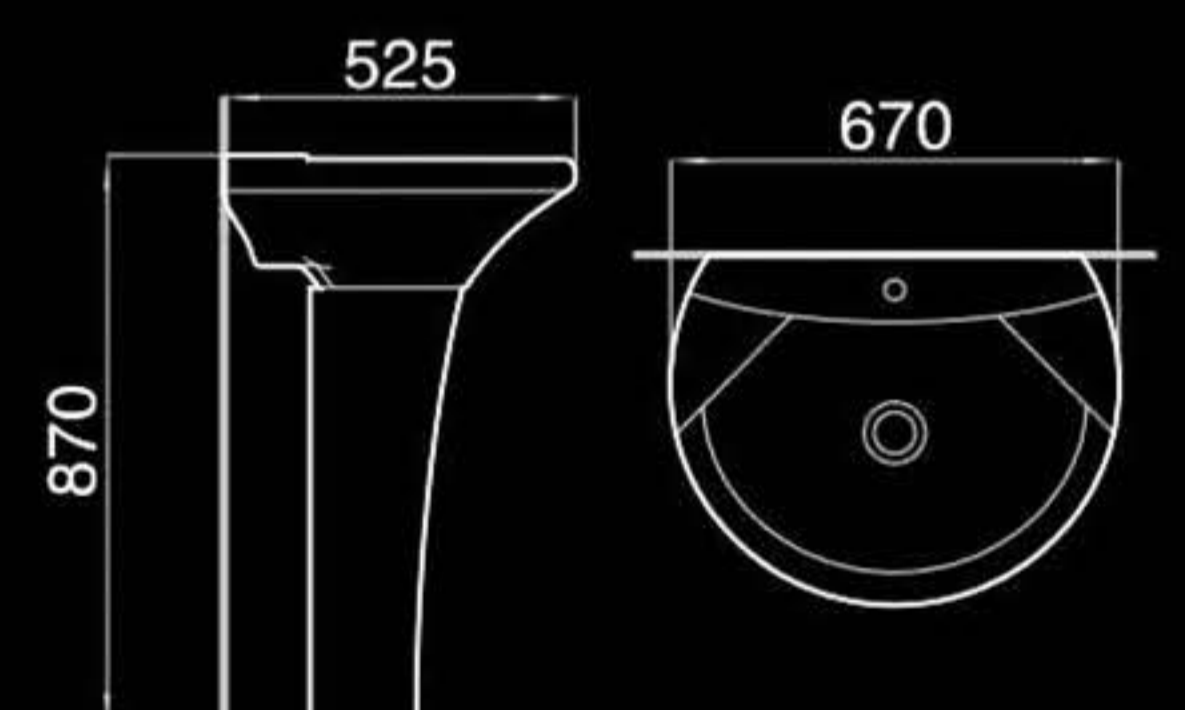

D502

Half-pedestal basin
挂盆
Size: 600x470x510mm
Fixing to wall with back

A8022

Washdown one-piece toilet
直冲式连体座便器
Size: 660x350x875mm
P-trap: 180mm Roughing-in
S-trap: 250mm Roughing-in

A5808

Washdown two-piece toilet
直冲式分体座便器
Size: 670x375x820mm
P-trap: 180mm Roughing-in
S-trap: 250mm Roughing-in

AP8022

Washdown two-piece toilet
直冲式分体座便器
Size: 660x350x900mm
P-trap: 180mm Roughing-in
S-trap: 250mm Roughing-in

F5808

Bidet
妇洗器
Size: 590x360x420mm
Fixing to wall with back

B8022

Pedestal basin
立柱盆
Size: 675x480x900mm
Fixing to wall with back

B216

Pedestal basin
立柱盆
Size: 670x525x870mm
Fixing to wall with back

A8857

Washdown/siphon two-piece toilet
直冲式/虹吸式分体座便器
Size: 700x380x790mm
P-trap: 180mm Roughing-in
S-trap: 250/300mm Roughing-in

A2322

Washdown two-piece toilet
直冲式分体座便器
Size: 660x400x770mm
P-trap: 180mm Roughing-in
S-trap: 250mm Roughing-in