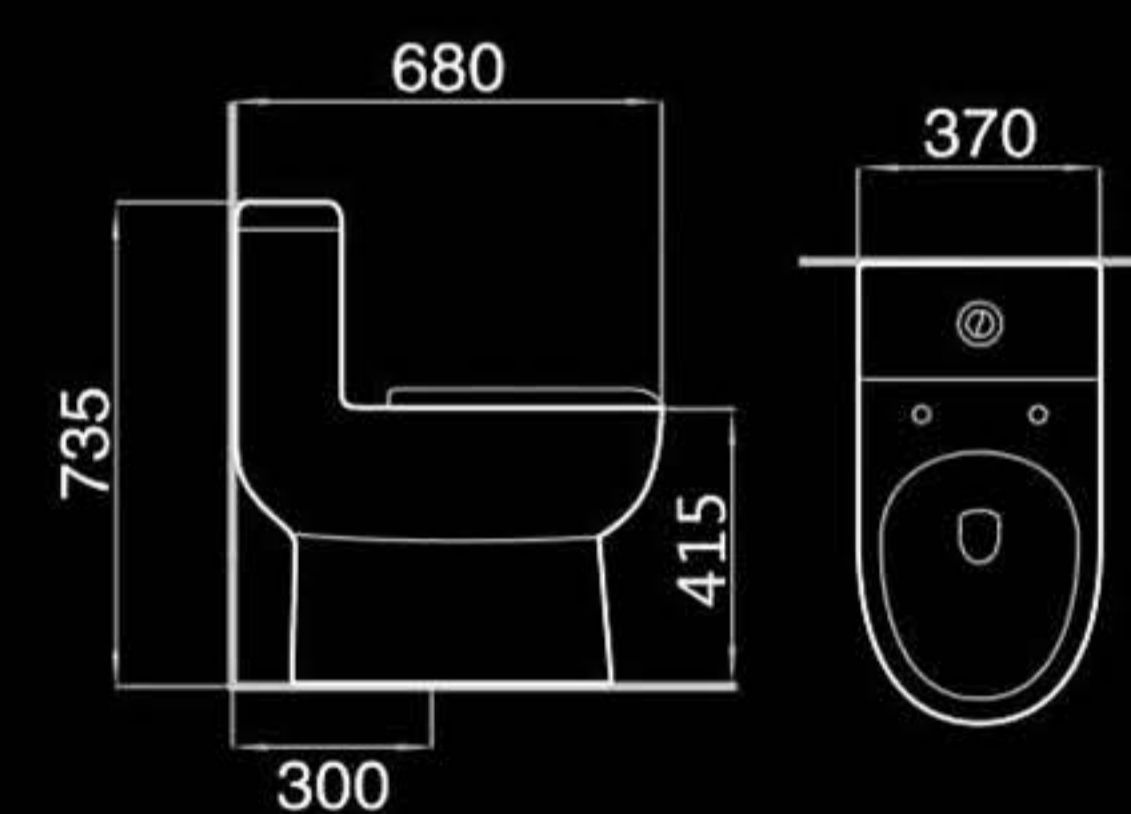

Floor mounted bidet
落地式妇洗器
Size: 550x365x400mm
Fixing to wall with back

F8831

Wall-hung bidet
挂墙式妇洗器
Size: 550x360x395mm
Fixing to wall with back

B400

Pedestal basin
立柱盆
Size: 500x500x830mm
Fixing to wall with back

F8869B

Floor mounted bidet
落地式妇洗器
Size: 500x355x395mm
Fixing to wall with back

F8869

Wall-hung bidet
挂墙式妇洗器
Size: 500x355x295mm
Fixing to wall with back

B401

Pedestal basin
立柱盆
Size: 510x450x855mm
Fixing to wall with back

Siphon one-piece toilet
虹吸式连体座便器
Size: 610x340x680mm
S-trap: 300mm Roughing-in

AB815

Siphon one-piece toilet
虹吸式连体座便器
Size: 670x425x690mm
S-trap: 300mm Roughing-in

A8119

Siphon one-piece toilet
虹吸式连体座便器
Size: 680x370x735mm
S-trap: 300mm Roughing-in