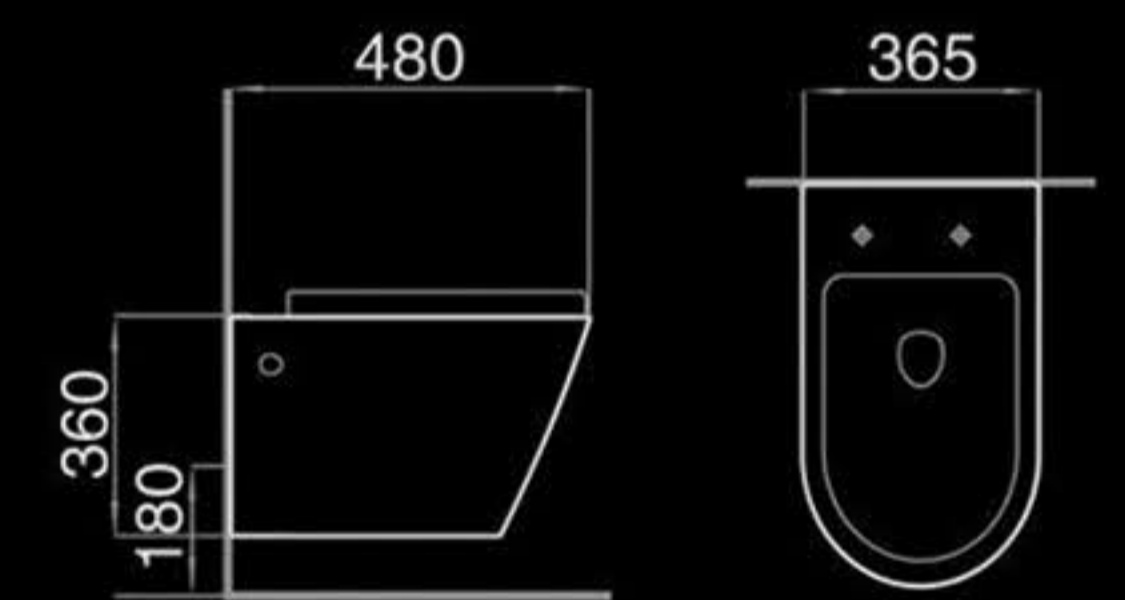

MWWD

MOVEWAYDA CERAMICS CO., LTD

<http://mwdceramics.com/>

A8203

Washdown one-piece toilet
直冲式连体座便器
Size: 642x380x850mm
P-trap: 180mm Roughing-in
S-trap: 250mm Roughing-in

H8203B

Washdown floor mounted toilet
直冲落地式座便器
Size: 515x365x420mm
P-trap: 180mm Roughing-in

AP8203

Washdown two-piece toilet
直冲式分体座便器
Size: 642x380x850mm
P-trap: 180mm Roughing-in
S-trap: 250mm Roughing-in

H8203

Washdown wall-hung toilet
直冲挂墙式座便器
Size: 480x365x360mm
P-trap: 180mm Roughing-in

F8203B

Floor mounted bidet
落地式妇洗器
Size: 510x365x425mm
Fixing to wall with back

F8203

Wall-hung bidet
挂墙式妇洗器
Size: 495x365x360mm
Fixing to wall with back

A8203

Washdown wall-hung toilet
直冲挂墙式座便器
Size: 480x365x360mm
P-trap: 180mm Roughing-in