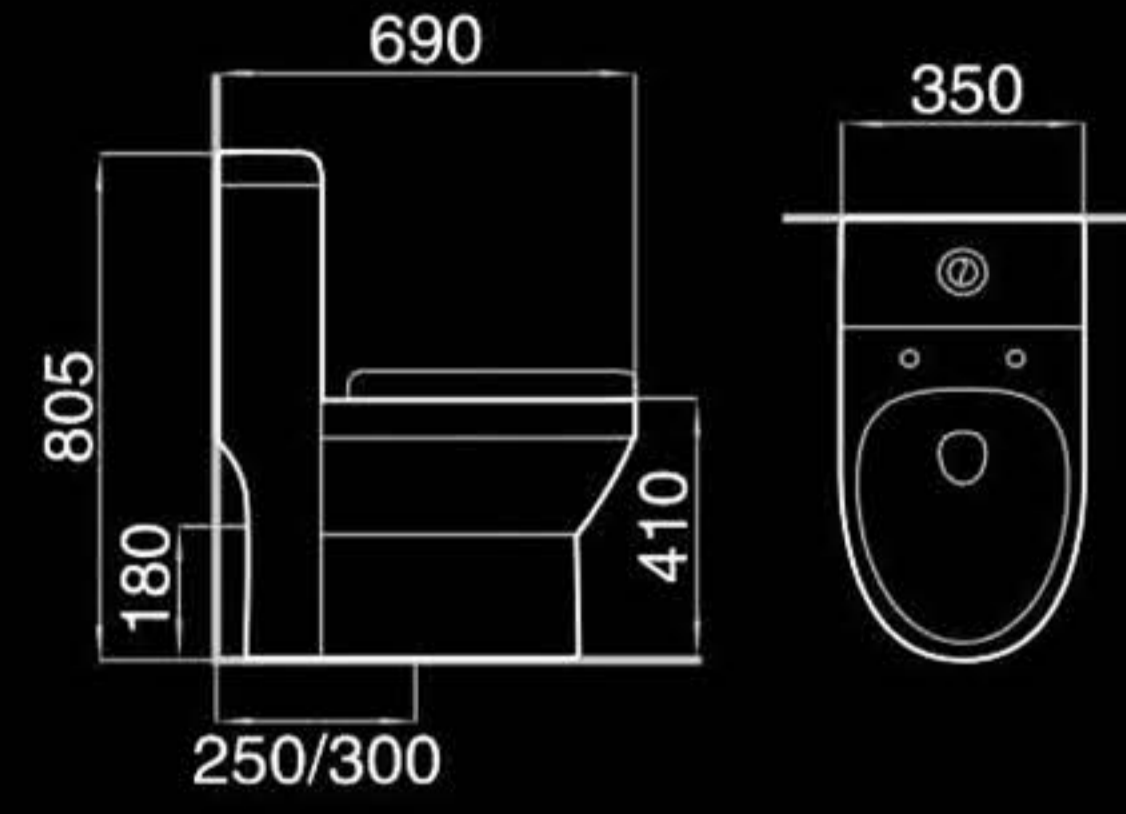

A503

Washdown/siphon one-piece toilet
直冲式/虹吸式连体座便器
Size: 690x350x805mm
P-trap: 180mm Roughing-in
S-trap: 250/300mm Roughing-in