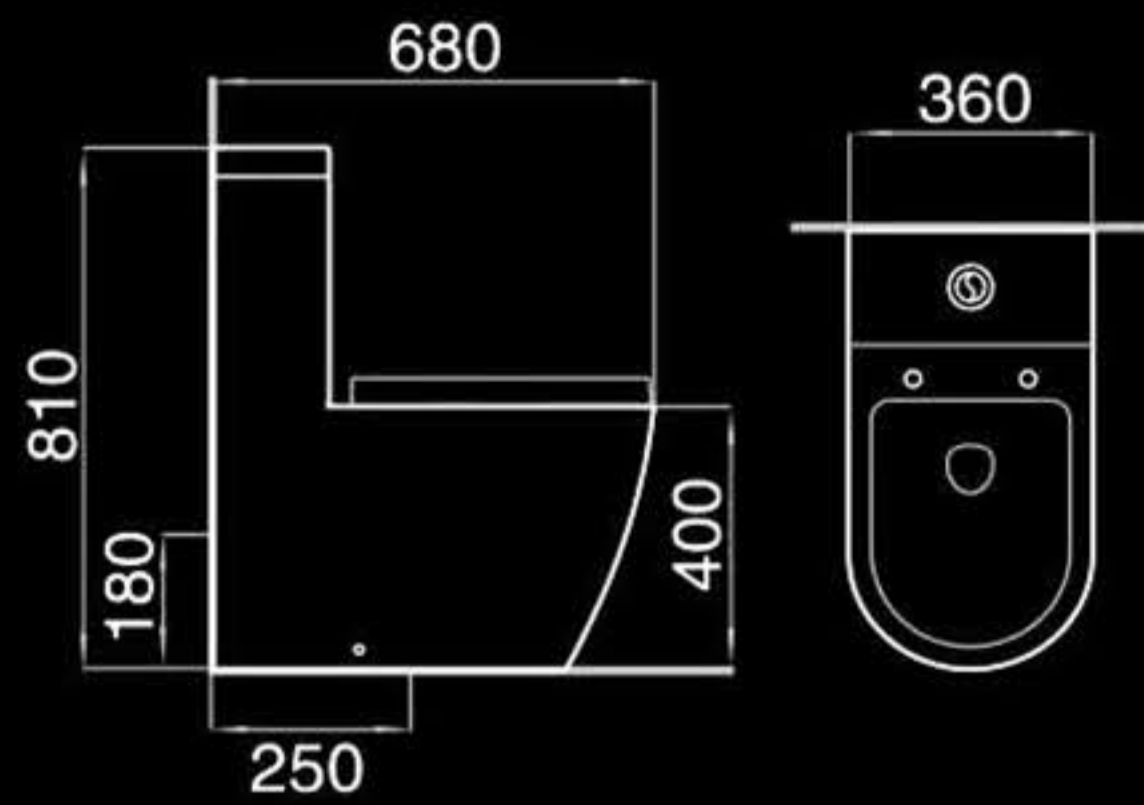

E904

Urinal
小便斗
Size: 500x350x290mm
Size: 420x290x260mm
Fixing to wall with back

E905

Urinal
小便斗
Size: 495x290x250mm
Fixing to wall with back

MIND

A8831

Washdown one-piece toilet
直冲式连体座便器
Size: 680x360x810mm
P-trap: 180mm Roughing-in
S-trap: 250mm Roughing-in