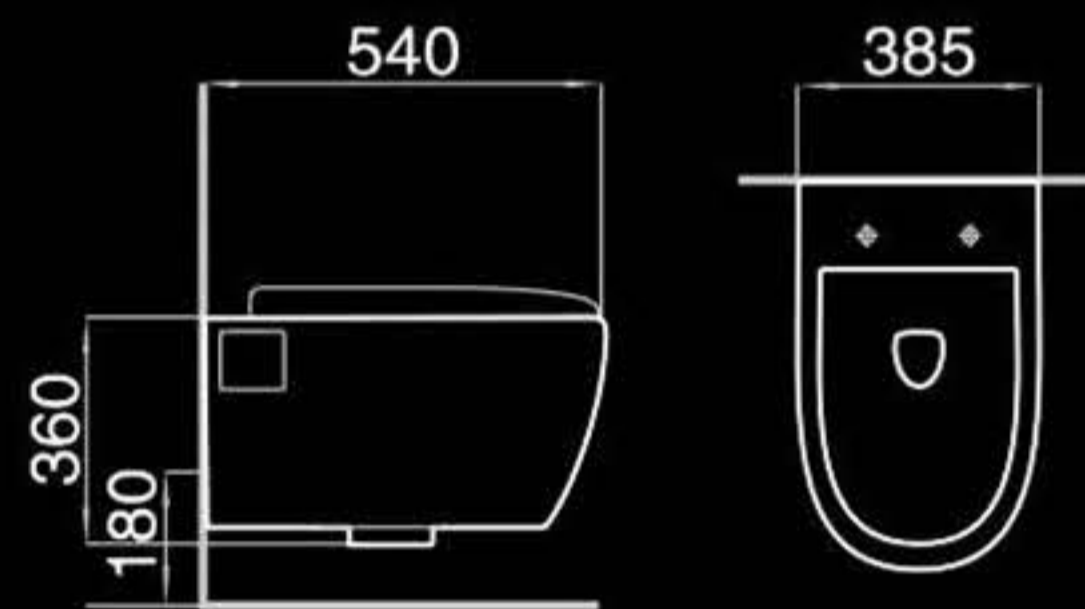

Floor mounted bidet
落地式妇洗器
Size: 550x365x400mm
Fixing to wall with back

F8831

Wall-hung bidet
挂墙式妇洗器
Size: 550x360x395mm
Fixing to wall with back

B400

Pedestal basin
立柱盆
Size: 500x500x830mm
Fixing to wall with back

F8869B

Floor mounted bidet
落地式妇洗器
Size: 500x355x395mm
Fixing to wall with back

F8869

Wall-hung bidet
挂墙式妇洗器
Size: 500x355x295mm
Fixing to wall with back

B401

Pedestal basin
立柱盆
Size: 510x450x855mm
Fixing to wall with back

B8869

Wall-hung basin
挂盆
Size: 565x445x390mm
Fixing to wall with back

A8098

Washdown/siphon one-piece toilet
直冲式/虹吸式连体座便器
Size: 710x390x830mm
P-trap: 180mm Roughing-in
S-trap: 250/300mm Roughing-in

A503

Washdown/siphon one-piece toilet
直冲式/虹吸式连体座便器
Size: 690x350x805mm
P-trap: 180mm Roughing-in
S-trap: 250/300mm Roughing-in

H8098

Washdown wall-hung toilet
直冲挂墙式座便器
Size: 540x385x360mm
P-trap: 180mm Roughing-in

AP503

Washdown two-piece toilet
直冲式分体座便器
Size: 705x365x805mm
P-trap: 180mm Roughing-in
S-trap: 250mm Roughing-in

F8098