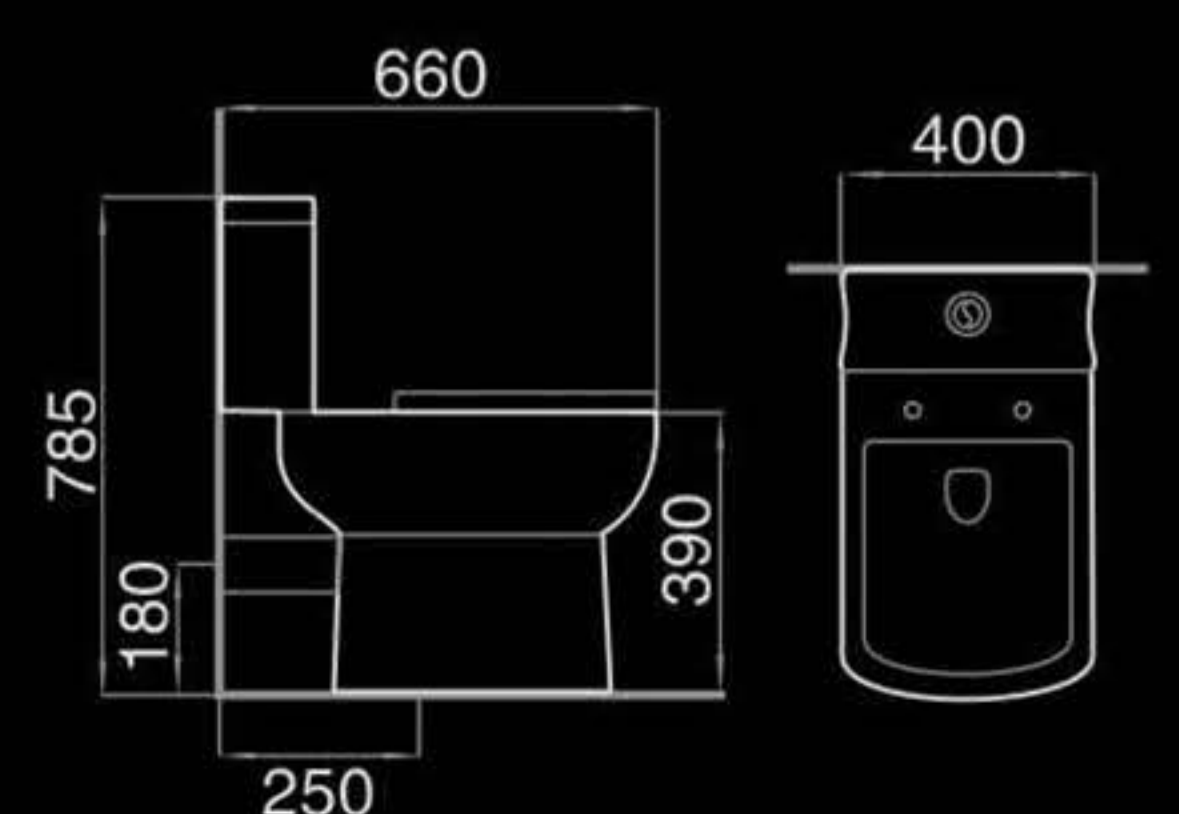

A230

Washdown two-piece toilet
直冲式分体座便器
Size: 695x380x810mm
S-trap: 250mm Roughing-in

A2322

Washdown two-piece toilet
直冲式分体座便器
Size: 660x400x770mm
P-trap: 180mm Roughing-in
S-trap: 250mm Roughing-in

A8850

Washdown two-piece toilet
直冲式分体座便器
Size: 660x400x785mm
P-trap: 180mm Roughing-in
S-trap: 250mm Roughing-in

A303

Washdown two-piece toilet
直冲式分体座便器
Size: 675x520x880mm
P-trap: 180mm Roughing-in

A2018

Washdown two-piece toilet
直冲式分体座便器
Size: 650x330x740mm
P-trap: 180mm Roughing-in
S-trap: 250mm Roughing-in
XP-trap: 120mm Roughing-in