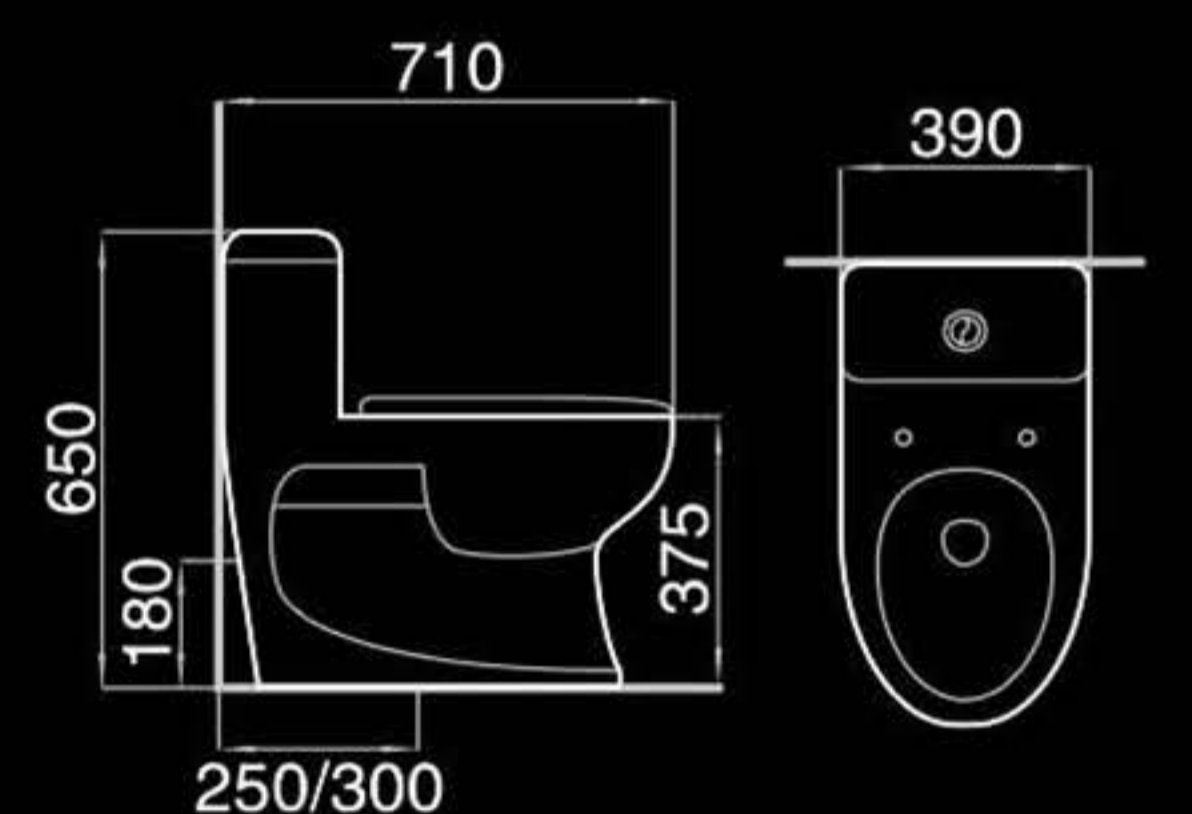

A8650

Washdown one-piece toilet
直冲式连体座便器
Size: 710x390x650mm
P-trap: 180mm Roughing-in
S-trap: 250/300mm Roughing-in