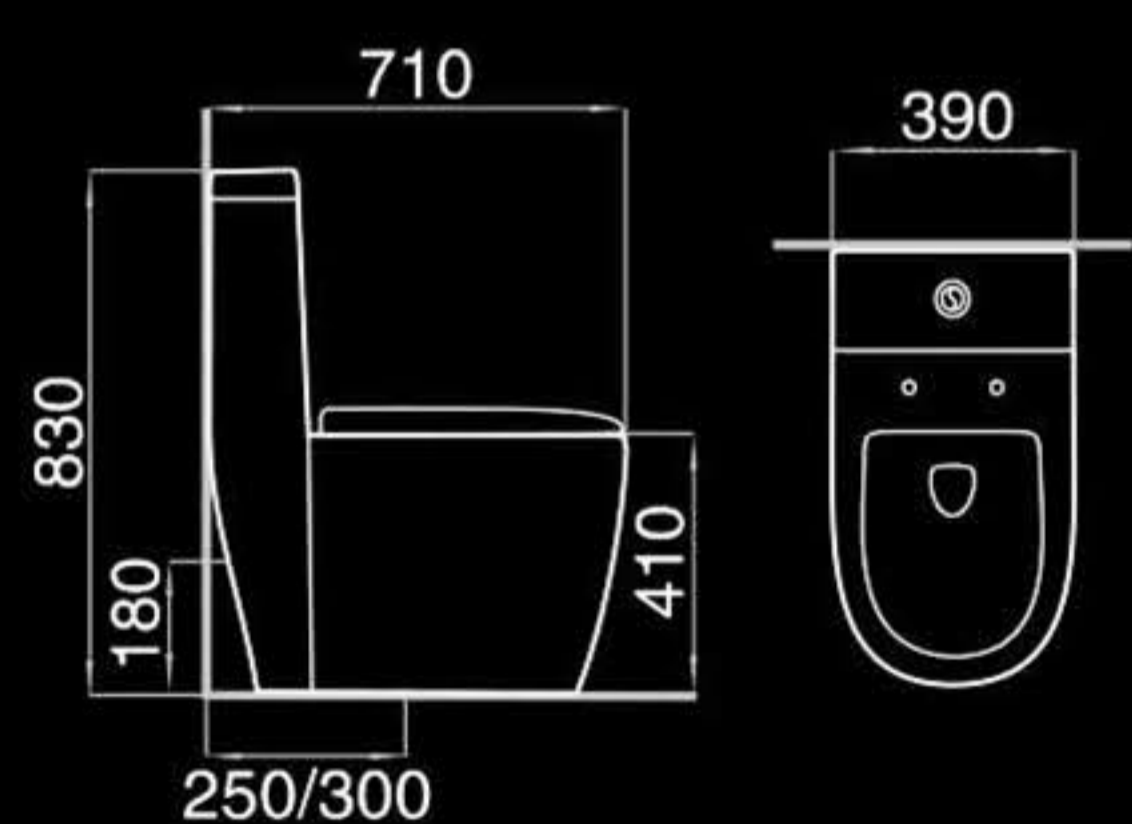

A8098

Washdown/siphon one-piece toilet
直冲式/虹吸式连体座便器
Size: 710x390x830mm
P-trap: 180mm Roughing-in
S-trap: 250/300mm Roughing-in