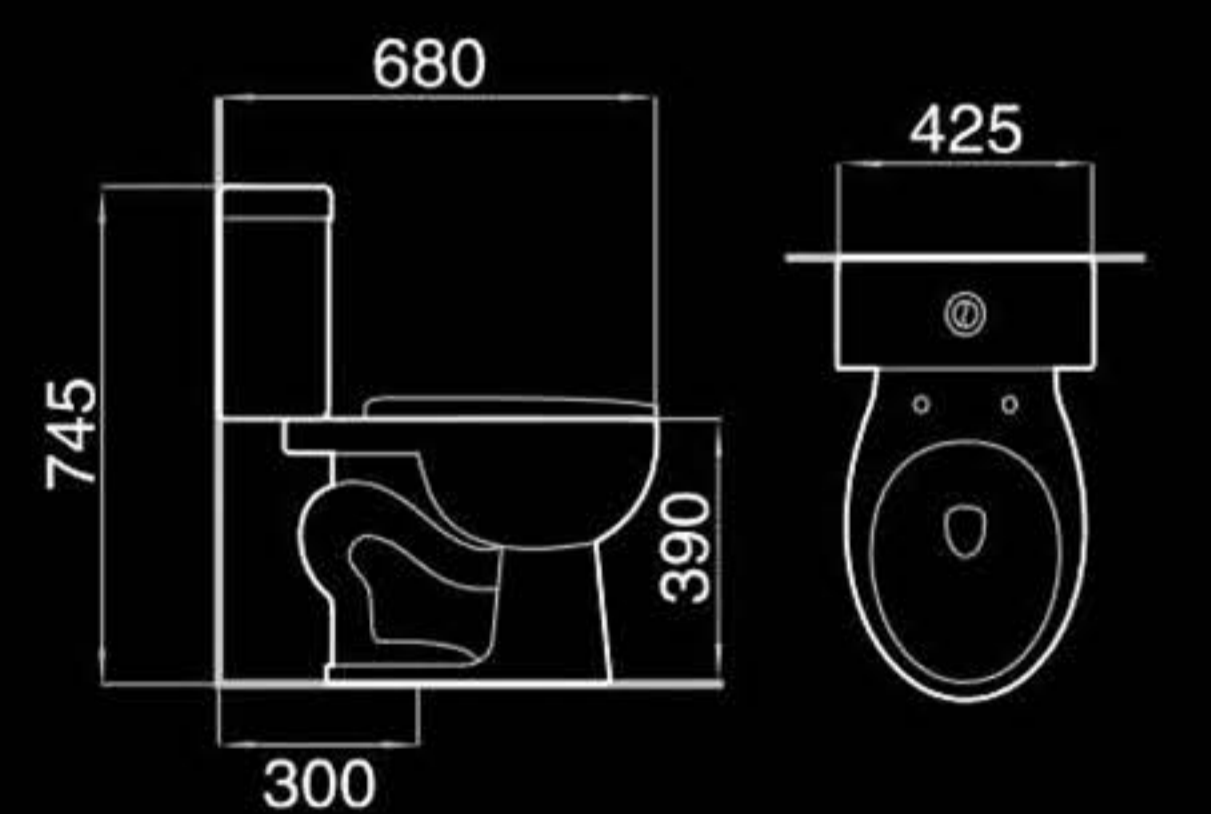

Floor mounted bidet
落地式妇洗器
Size: 550x365x400mm
Fixing to wall with back

F8831

Wall-hung bidet
挂墙式妇洗器
Size: 550x360x395mm
Fixing to wall with back

B400

Pedestal basin
立柱盆
Size: 500x500x830mm
Fixing to wall with back

F8869B

Floor mounted bidet
落地式妇洗器
Size: 500x355x395mm
Fixing to wall with back

F8869

Wall-hung bidet
挂墙式妇洗器
Size: 500x355x295mm
Fixing to wall with back

B401

Pedestal basin
立柱盆
Size: 510x450x855mm
Fixing to wall with back

Floor mounted bidet
落地式妇洗器
Size: 570x355x400mm
Fixing to wall with back

B503

Pedestal basin
立柱盆
Size: 600x455x835mm
Fixing to wall with back

C502

Half-pedestal basin
挂盆
Size: 615x485x395mm
Fixing to wall with back

Siphon two-piece toilet
虹吸式分体座便器
Size: 740x460x750mm
S-trap: 300 Roughing-in

AP8022

Washdown two-piece toilet
直冲式分体座便器
Size: 660x350x900mm
P-trap: 180mm Roughing-in
S-trap: 250mm Roughing-in

A2109

Siphon two-piece toilet
虹吸式分体座便器
Size: 680x425x745mm
S-trap: 300/400mm Roughing-in