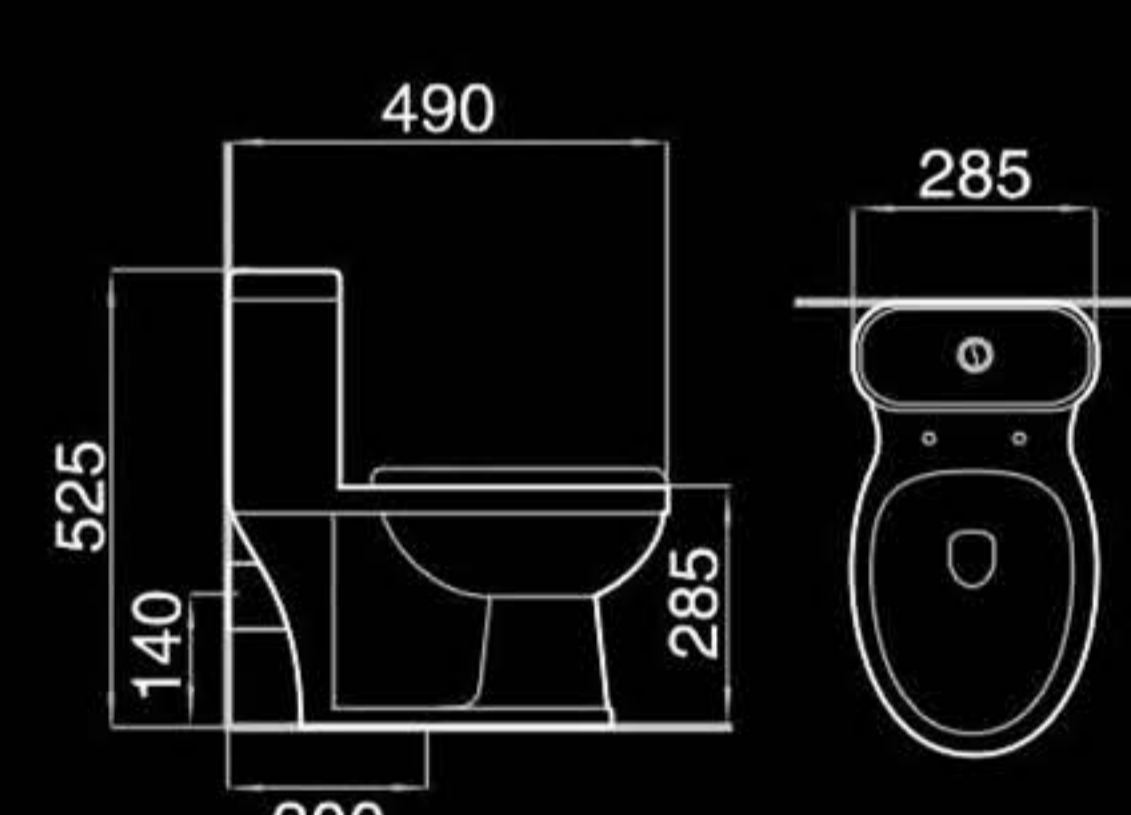

A2320

Child use toilet
儿童座便器
Size: 490x285x525mm
S-trap: 200mm Roughing-in
P-trap: 140mm Roughing-in