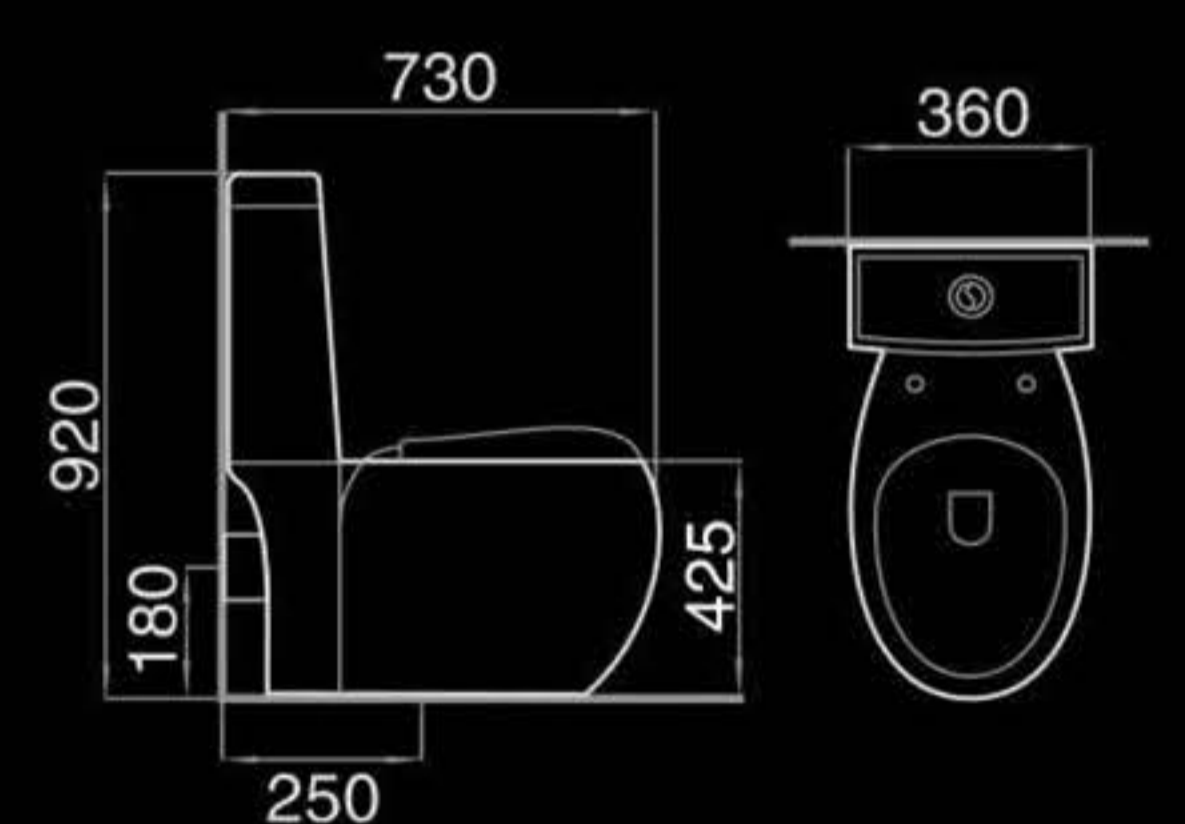

AP400

Washdown two-piece toilet
直冲式分体座便器
Size: 730x360x920mm
P-trap: 180mm Roughing-in
S-trap: 250mm Roughing-in