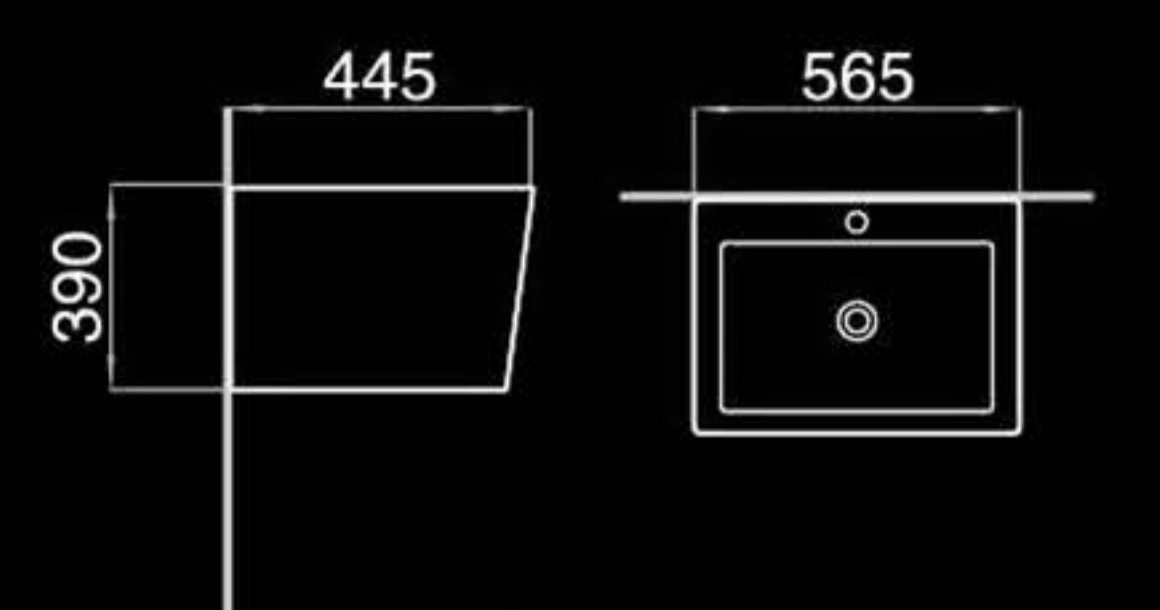

B8869

Wall-hung basin
挂盆
Size: 565x445x390mm
Fixing to wall with back