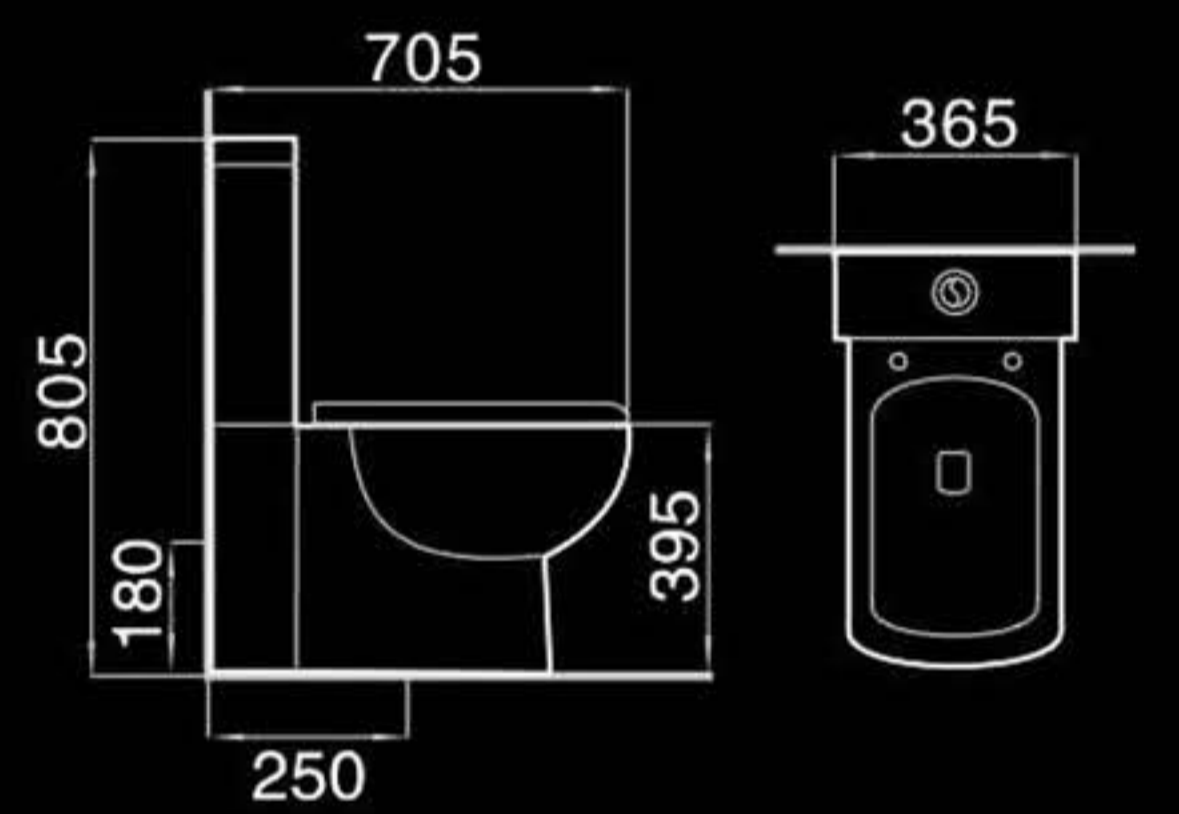

Floor mounted bidet
落地式妇洗器
Size: 550x365x400mm
Fixing to wall with back

F8831

Wall-hung bidet
挂墙式妇洗器
Size: 550x360x395mm
Fixing to wall with back

B400

Pedestal basin
立柱盆
Size: 500x500x830mm
Fixing to wall with back

F8869B

Floor mounted bidet
落地式妇洗器
Size: 500x355x395mm
Fixing to wall with back

F8869

Wall-hung bidet
挂墙式妇洗器
Size: 500x355x295mm
Fixing to wall with back

B401

Pedestal basin
立柱盆
Size: 510x450x855mm
Fixing to wall with back

B8869

Wall-hung basin
挂盆
Size: 565x445x390mm
Fixing to wall with back

A8098

Washdown/siphon one-piece toilet
直冲式/虹吸式连体座便器
Size: 710x390x830mm
P-trap: 180mm Roughing-in
S-trap: 250/300mm Roughing-in

A503

Washdown/siphon one-piece toilet
直冲式/虹吸式连体座便器
Size: 690x350x805mm
P-trap: 180mm Roughing-in
S-trap: 250/300mm Roughing-in

H8098

Washdown wall-hung toilet
直冲挂墙式座便器
Size: 540x385x360mm
P-trap: 180mm Roughing-in

AP503

Washdown two-piece toilet
直冲式分体座便器
Size: 705x365x805mm
P-trap: 180mm Roughing-in
S-trap: 250mm Roughing-in

F8098