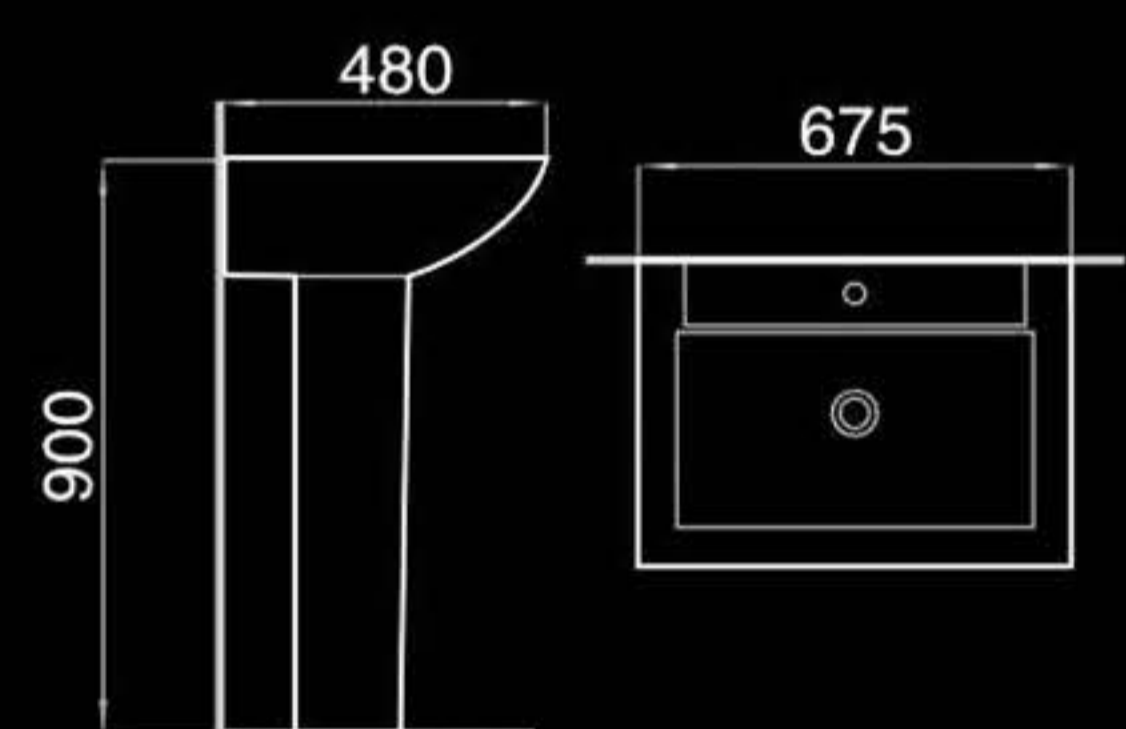

D502

Half-pedestal basin
挂盆
Size: 600x470x510mm
Fixing to wall with back

A8022

Washdown one-piece toilet
直冲式连体座便器
Size: 660x350x875mm
P-trap: 180mm Roughing-in
S-trap: 250mm Roughing-in

A5808

Washdown two-piece toilet
直冲式分体座便器
Size: 670x375x820mm
P-trap: 180mm Roughing-in
S-trap: 250mm Roughing-in

AP8022

Washdown two-piece toilet
直冲式分体座便器
Size: 660x350x900mm
P-trap: 180mm Roughing-in
S-trap: 250mm Roughing-in

F5808

Bidet
妇洗器
Size: 590x360x420mm
Fixing to wall with back

B8022

Pedestal basin
立柱盆
Size: 675x480x900mm
Fixing to wall with back