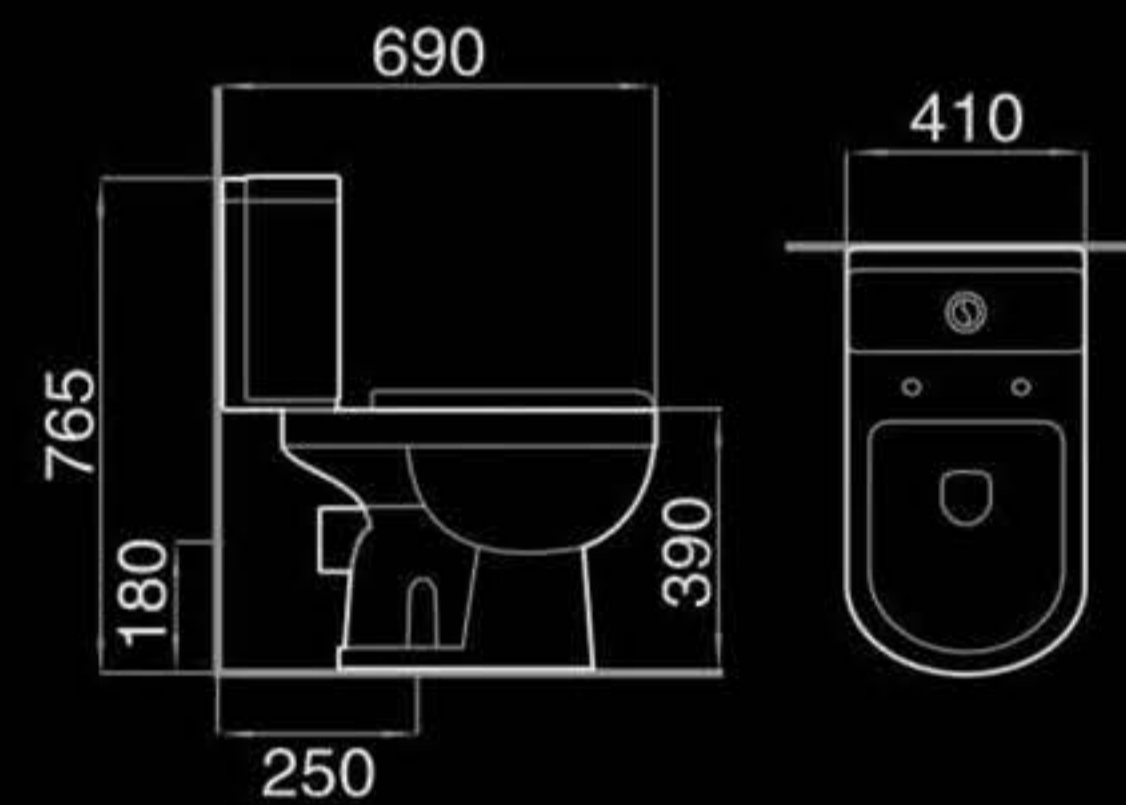

Floor mounted bidet
落地式妇洗器
Size: 570x355x400mm
Fixing to wall with back

B503

Pedestal basin
立柱盆
Size: 600x455x835mm
Fixing to wall with back

C502

Half-pedestal basin
挂盆
Size: 615x485x395mm
Fixing to wall with back

A228

Washdown two-piece toilet
直冲式连体座便器
Size: 690x390x740mm
P-trap: 180mm Roughing-in
S-trap: 250mm Roughing-in

AF400

Wall-hung bidet
挂墙式妇洗器
Size: 400x600x420mm
Fixing to wall with back

B228

Pedestal basin
立柱盆
Size: 665x495x860mm
Fixing to wall with back

A5004

Washdown two-piece toilet
直冲式分体座便器
Size: 695x385x750mm
P-trap: 180mm Roughing-in
S-trap: 250mm Roughing-in

AC2108

Washdown two-piece toilet
直冲式分体座便器
Size: 650x370x725mm
P-trap: 180mm Roughing-in
S-trap: 250mm Roughing-in

A228

Washdown two-piece toilet
直冲式分体座便器
Size: 690x390x740mm
P-trap: 180mm Roughing-in
S-trap: 250mm Roughing-in

A205

Washdown two-piece toilet
直冲式分体座便器
Size: 690x410x765mm
P-trap: 180mm Roughing-in
S-trap: 250mm Roughing-in