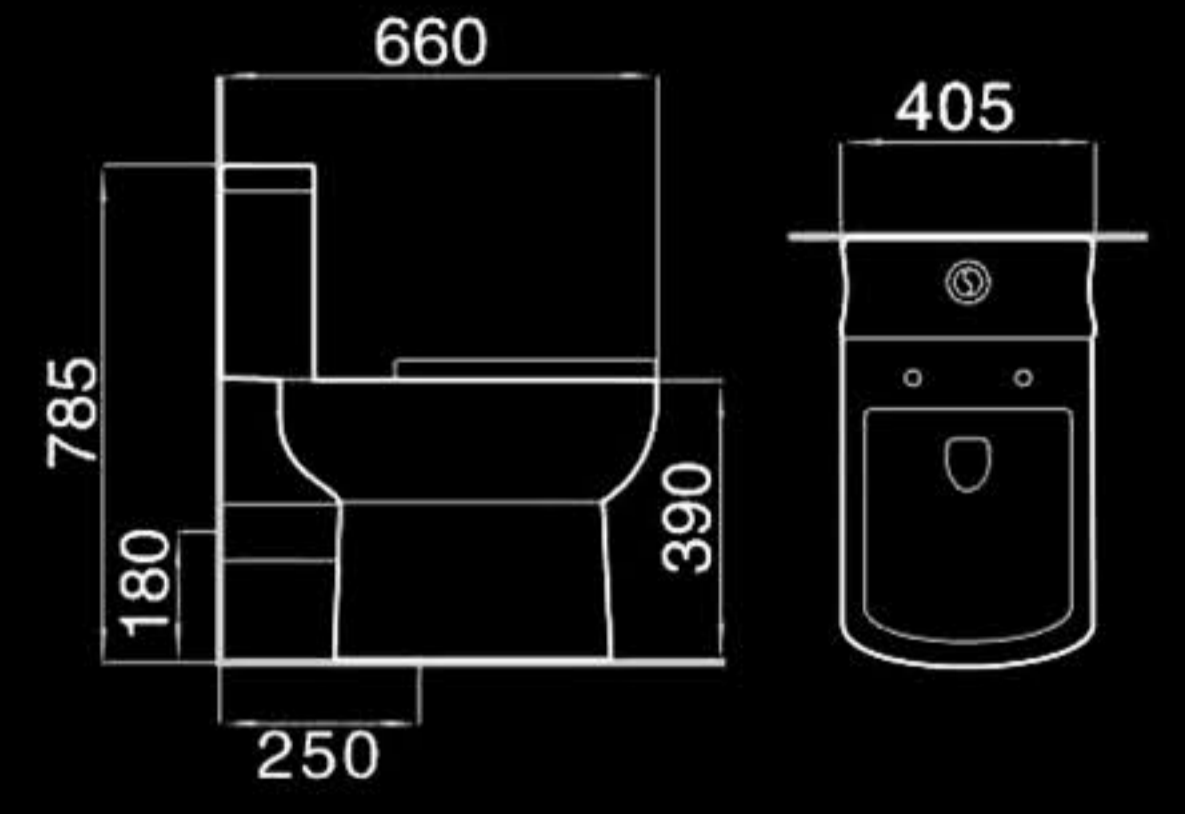

Floor mounted bidet
落地式妇洗器
Size: 550x365x400mm
Fixing to wall with back

F8831

Wall-hung bidet
挂墙式妇洗器
Size: 550x360x395mm
Fixing to wall with back

B400

Pedestal basin
立柱盆
Size: 500x500x830mm
Fixing to wall with back

F8869B

Floor mounted bidet
落地式妇洗器
Size: 500x355x395mm
Fixing to wall with back

F8869

Wall-hung bidet
挂墙式妇洗器
Size: 500x355x295mm
Fixing to wall with back

B401

Pedestal basin
立柱盆
Size: 510x450x855mm
Fixing to wall with back

B203

Pedestal basin
立柱盆
Size: 550x430x845mm
Fixing to wall with back

A205

Washdown two-piece toilet
直冲式分体座便器
Size: 690x410x765mm
P-trap: 180mm Roughing-in
S-trap: 250mm Roughing-in

A8850

Washdown two-piece toilet
直冲式分体座便器
Size: 660x405x785mm
P-trap: 180mm Roughing-in
S-trap: 250mm Roughing-in

F2018

Bidet
妇洗器
Size: 550x350x410mm
Fixing to wall with back

F8850B

Bidet
妇洗器
Size: 590x350x400mm
Fixing to wall with back

B209

Pedestal basin
立柱盆
Size: 600x475x805mm
Fixing to wall with back

B228

Pedestal basin
立柱盆
Size: 665x495x860mm
Fixing to wall with back