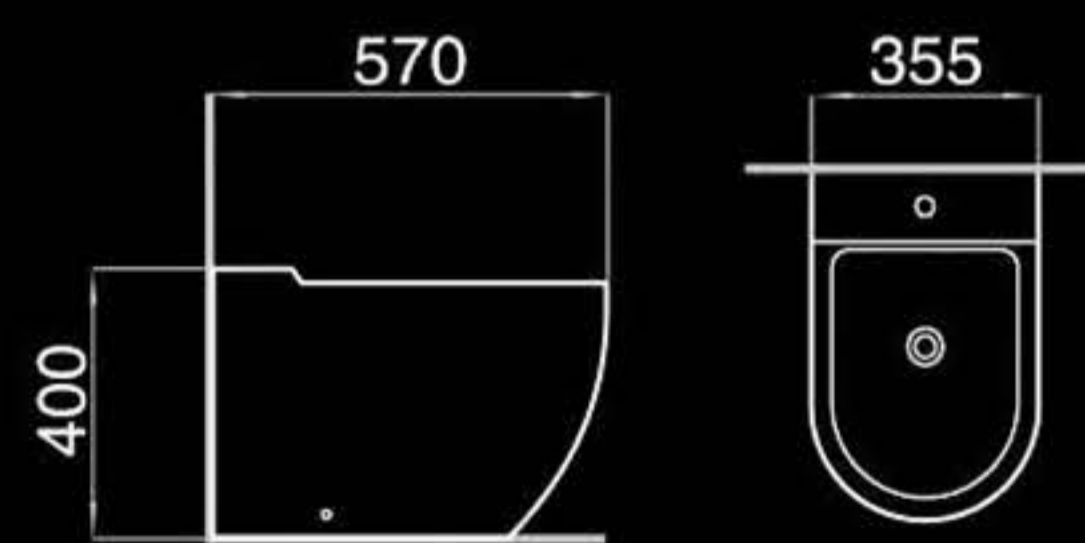

H8098

Washdown wall-hung toilet
直冲挂墙式座便器
Size: 540x385x360mm
P-trap: 180mm Roughing-in

AP503

Washdown two-piece toilet
直冲式分体座便器
Size: 705x365x805mm
P-trap: 180mm Roughing-in
S-trap: 250mm Roughing-in

F8098

Floor mounted bidet
落地式妇洗器
Size: 570x355x400mm
Fixing to wall with back

B503

Pedestal basin
立柱盆
Size: 600x455x835mm
Fixing to wall with back

C502

Half-pedestal basin
挂盆
Size: 615x485x395mm
Fixing to wall with back