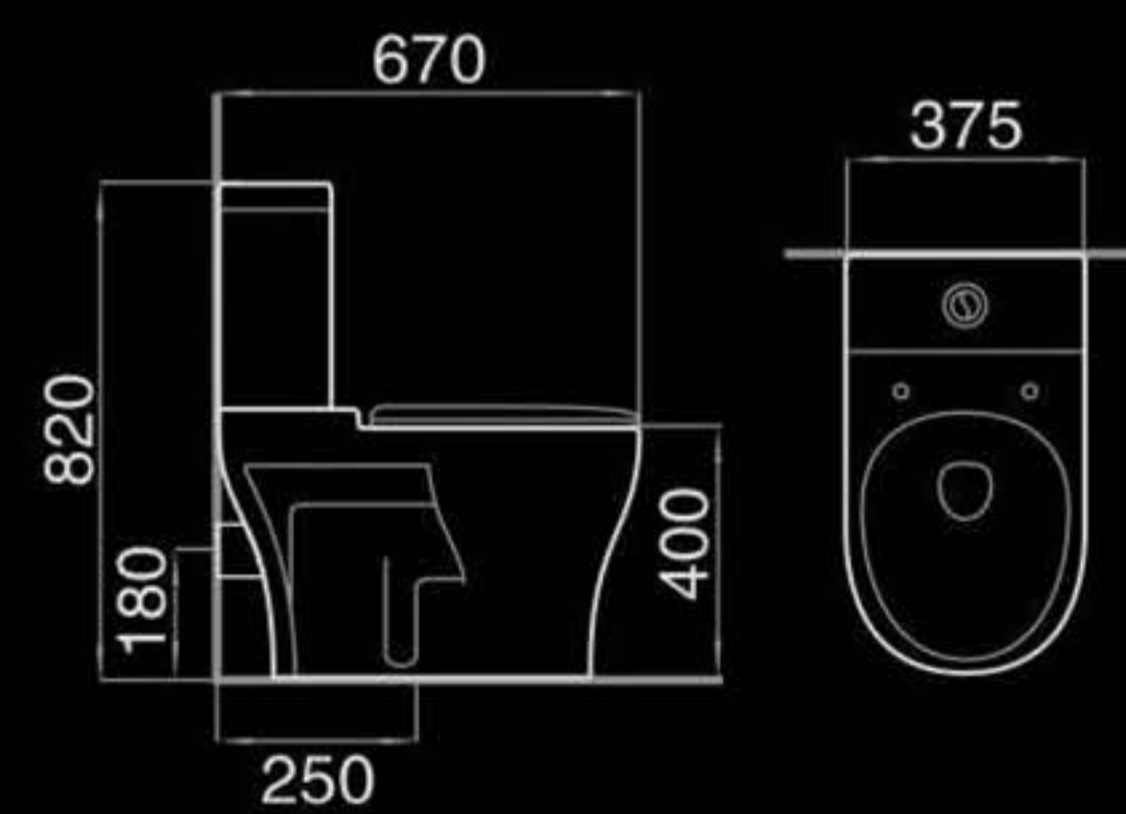

A5808

Washdown two-piece toilet
直冲式分体座便器
Size: 670x375x820mm
P-trap: 180mm Roughing-in
S-trap: 250mm Roughing-in