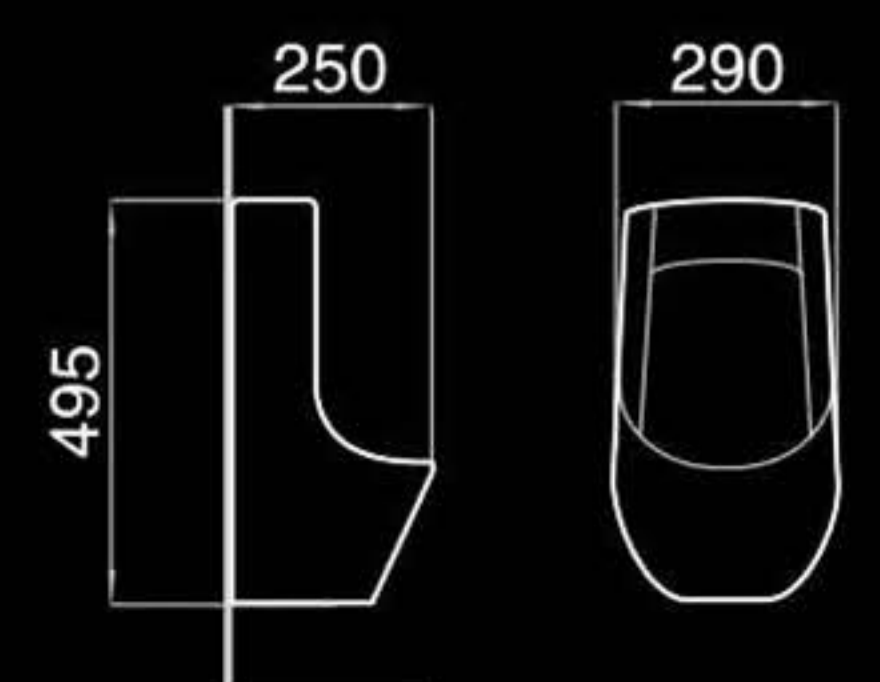

SF4106

Urinal
小便斗
Size: 780x390x355mm

E904

Urinal
小便斗
Size: 500x350x290mm
Size: 420x290x260mm
Fixing to wall with back

E905

Urinal
小便斗
Size: 495x290x250mm

Movewayda Ceramics Co., Ltd

Factory Address:Shutu Industrial Zone,
Fengtang Town,Chaoan Chaozhou Guangdong China