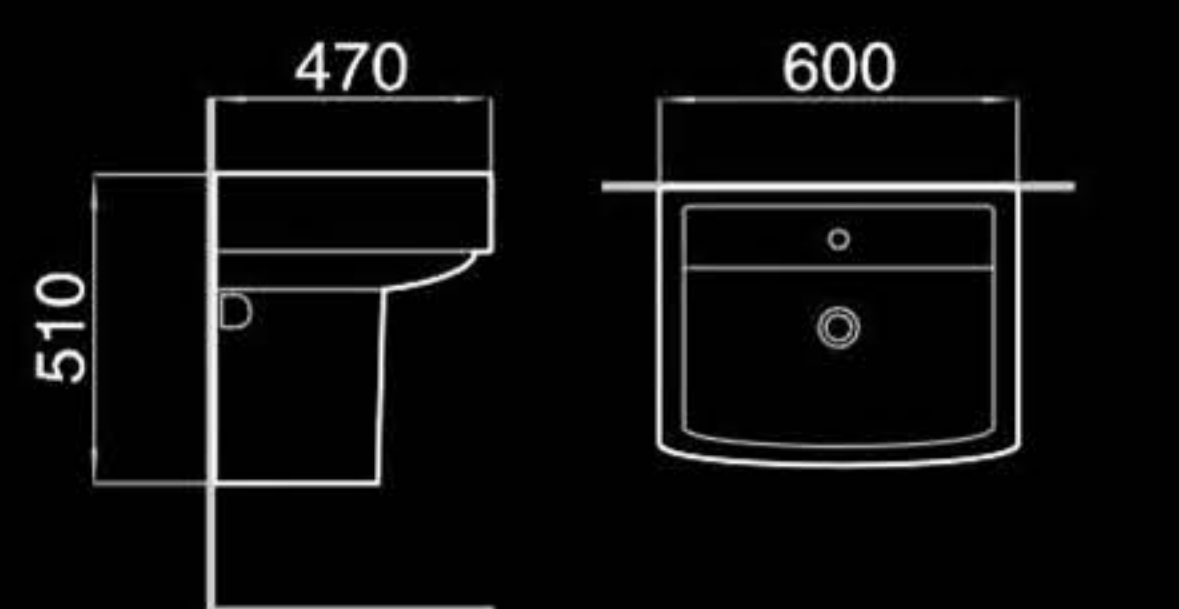

D502

Half-pedestal basin
挂盆
Size: 600x470x510mm
Fixing to wall with back