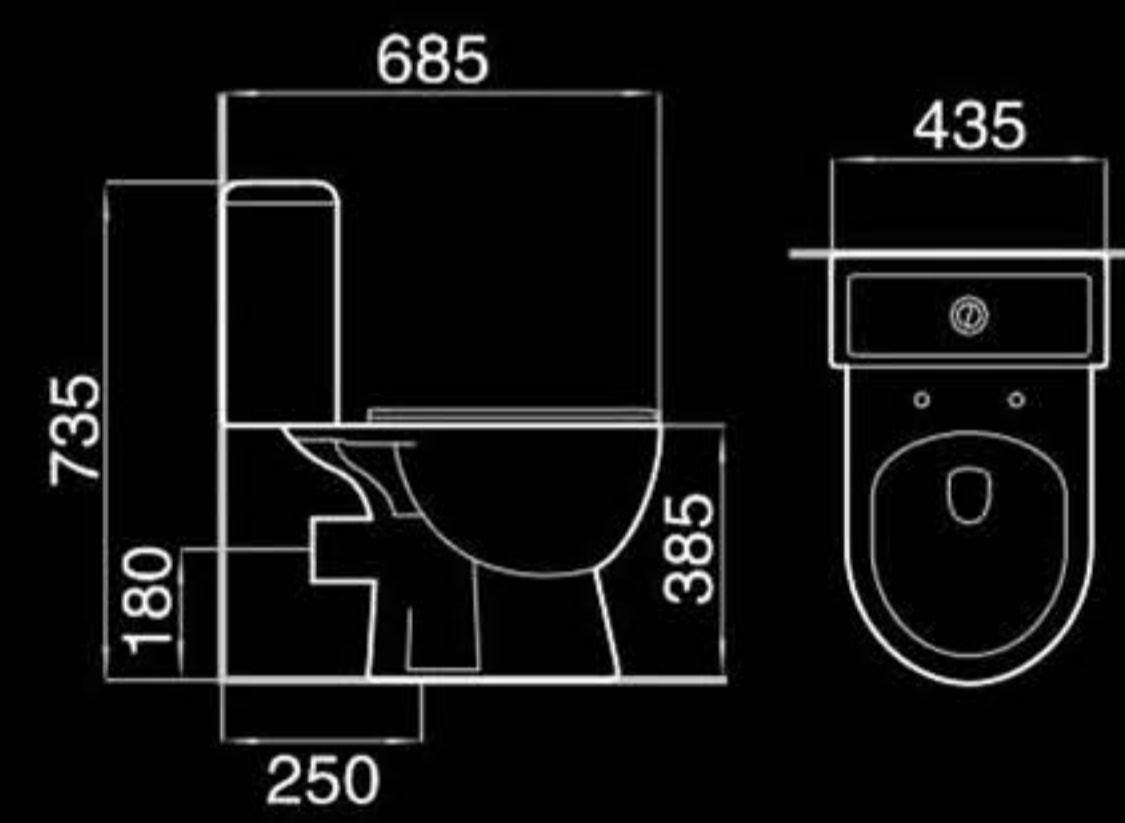

A2108

Washdown two-piece toilet
直冲式分体座便器
Size: 685x435x735mm
P-trap: 180mm Roughing-in
S-trap: 250mm Roughing-in