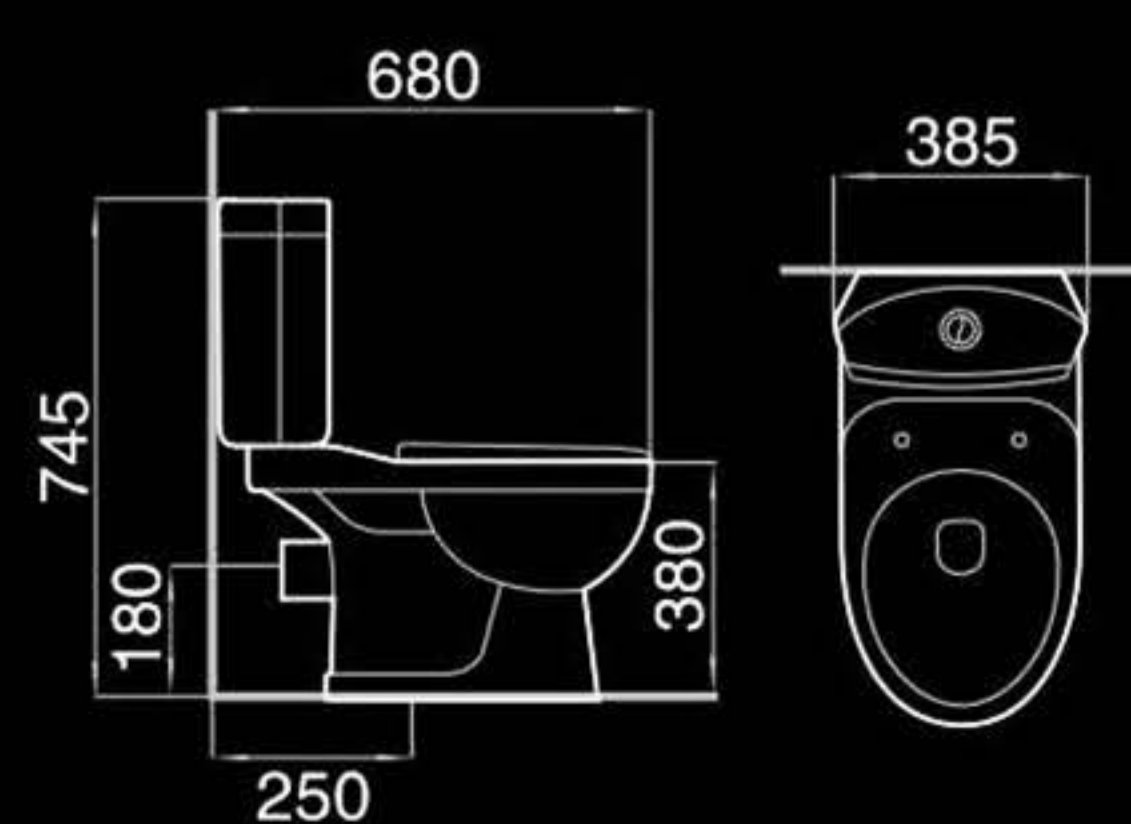

F8869B

Floor mounted bidet
落地式妇洗器
Size: 500x355x395mm
Fixing to wall with back

F8869

Wall-hung bidet
挂墙式妇洗器
Size: 500x355x295mm
Fixing to wall with back

B401

Pedestal basin
立柱盆
Size: 510x450x855mm
Fixing to wall with back

Floor mounted bidet
落地式妇洗器
Size: 570x355x400mm
Fixing to wall with back

B503

Pedestal basin
立柱盆
Size: 600x455x835mm
Fixing to wall with back

C502

Half-pedestal basin
挂盆
Size: 615x485x395mm
Fixing to wall with back

A972

Washdown two-piece toilet
直冲式分体座便器
Size: 650x355x760mm
P-trap: 180mm Roughing-in
S-trap: 250mm Roughing-in

A8067

Washdown two-piece toilet
直冲式分体座便器
Size: 675x385x760mm
P-trap: 180mm Roughing-in
S-trap: 250mm Roughing-in

A5004

Washdown two-piece toilet
直冲式分体座便器
Size: 695x385x750mm
P-trap: 180mm Roughing-in
S-trap: 250mm Roughing-in

AC2108

Washdown two-piece toilet
直冲式分体座便器
Size: 650x370x725mm
P-trap: 180mm Roughing-in
S-trap: 250mm Roughing-in