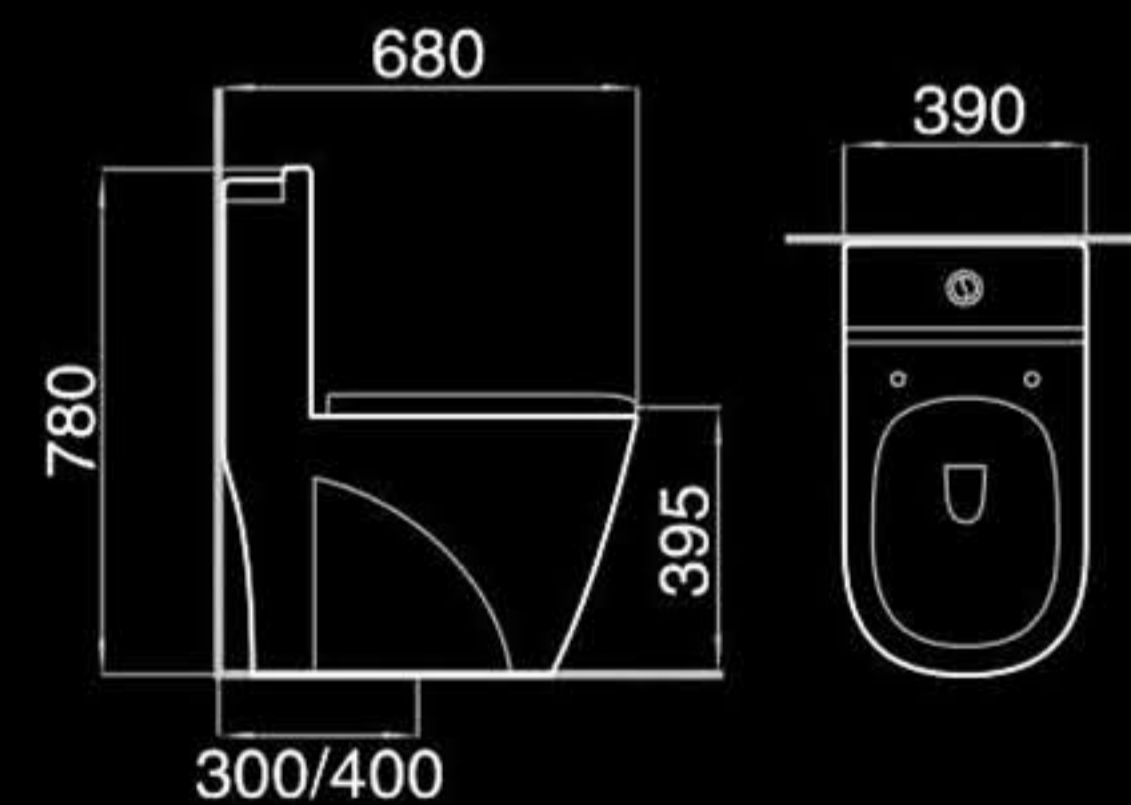

A8613

Siphon one-piece toilet
虹吸式连体座便器
Size: 680x390x780mm
S-trap: 300/400mm Roughing-in