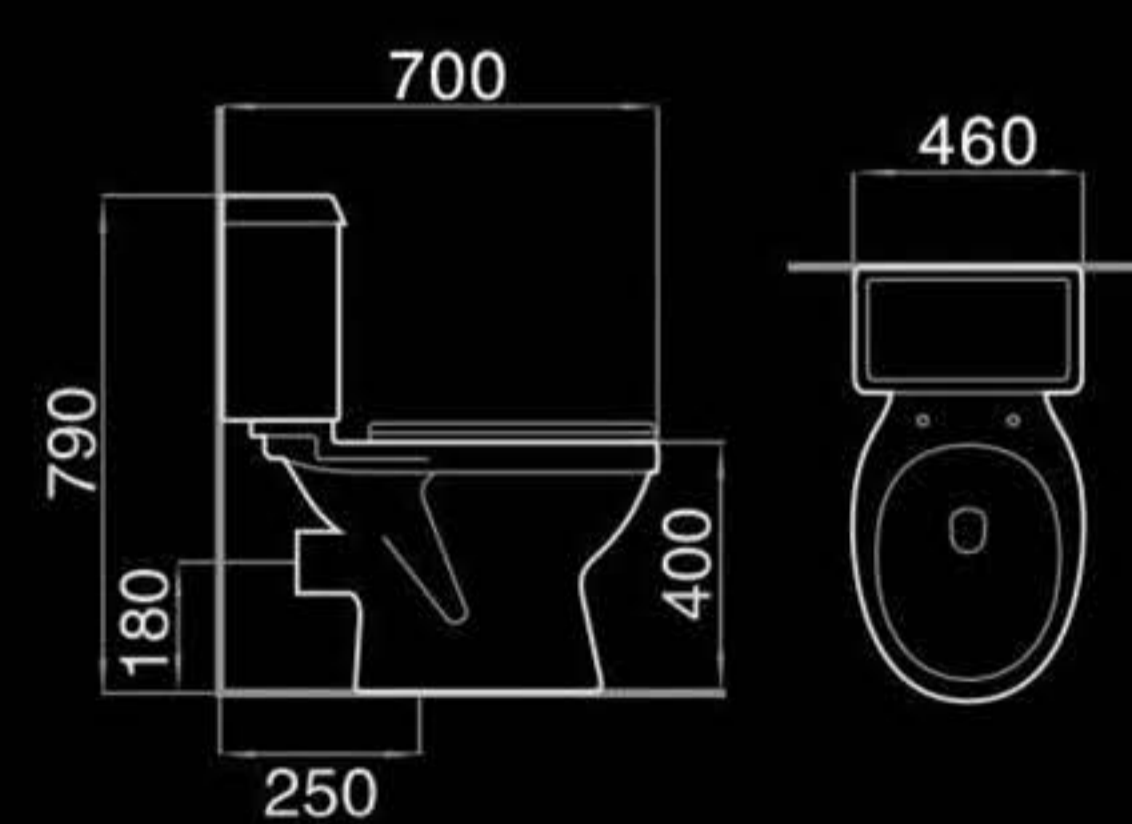

A2099

Washdown two-piece toilet
直冲式分体座便器
Size: 680x520x880mm
S-trap: 120mm Roughing-in

A8857

Washdown/siphon two-piece toilet
直冲式/虹吸式分体座便器
Size: 700x380x790mm
P-trap: 180mm Roughing-in
S-trap: 250/300mm Roughing-in

A2100

Washdown two-piece toilet
直冲式分体座便器
Size: 700x460x790mm
P-trap: 180mm Roughing-in
S-trap: 250mm Roughing-in

AP400

Washdown two-piece toilet
直冲式分体座便器
Size: 730x360x920mm
P-trap: 180mm Roughing-in
S-trap: 250mm Roughing-in