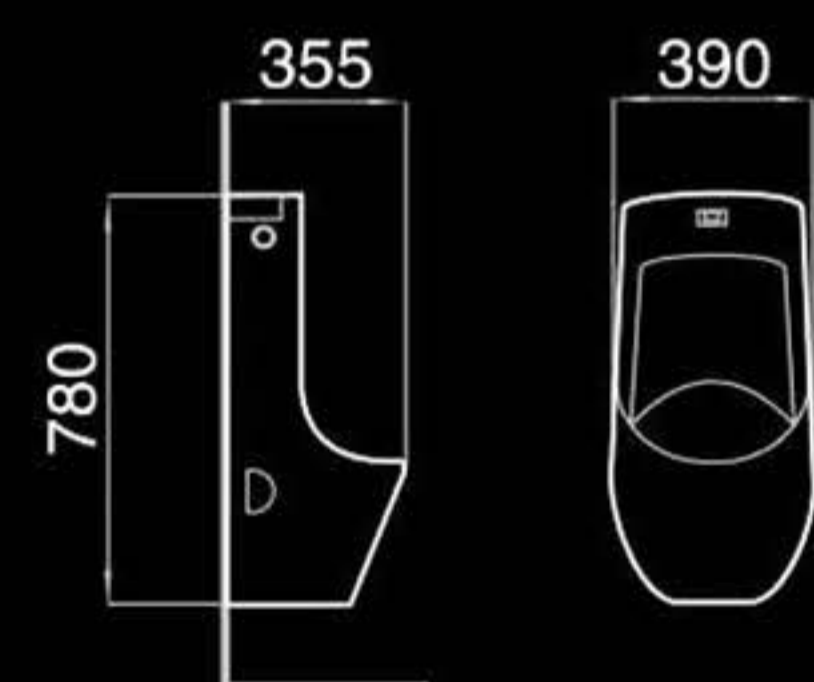

818

Water tank 水箱
Size:360x120x430mm

E903

Urinal
小便斗
Size: 345x315x605mm

SF4112

Urinal
小便斗
Size: 730x480x270mm

SF4111

Urinal
小便斗
Size: 680x330x270mm

SF4106

Urinal
小便斗
Size: 780x390x355mm

E904

Urinal
小便斗
Size: 500x350x290mm
Size: 420x290x260mm
Fixing to wall with back

E905

Urinal
小便斗
Size: 495x290x250mm

Movewayda Ceramics Co., Ltd

Factory Address:Shutu Industrial Zone,
Fengtang Town,Chaoan Chaozhou Guangdong China