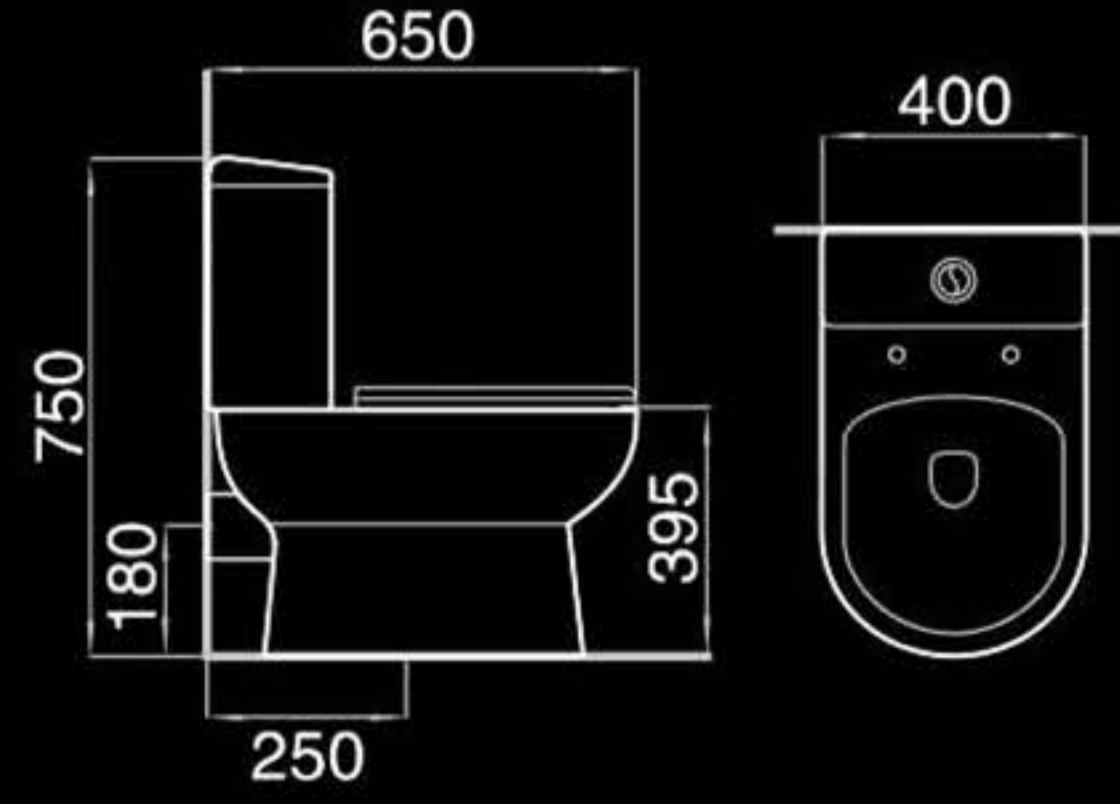

Floor mounted bidet
落地式妇洗器
Size: 550x365x400mm
Fixing to wall with back

F8831

Wall-hung bidet
挂墙式妇洗器
Size: 550x360x395mm
Fixing to wall with back

B400

Pedestal basin
立柱盆
Size: 500x500x830mm
Fixing to wall with back

F8869B

Floor mounted bidet
落地式妇洗器
Size: 500x355x395mm
Fixing to wall with back

F8869

Wall-hung bidet
挂墙式妇洗器
Size: 500x355x295mm
Fixing to wall with back

B401

Pedestal basin
立柱盆
Size: 510x450x855mm
Fixing to wall with back

F2018

Bidet
妇洗器
Size: 550x350x410mm
Fixing to wall with back

F8850B

Bidet
妇洗器
Size: 590x350x400mm
Fixing to wall with back

B209

Pedestal basin
立柱盆
Size: 600x475x805mm
Fixing to wall with back

B228

Pedestal basin
立柱盆
Size: 665x495x860mm
Fixing to wall with back

A229

Washdown two-piece toilet
直冲式连体座便器
Size: 650x400x750mm
P-trap: 180mm Roughing-in
S-trap: 250mm Roughing-in

A400

siphon one-piece toilet
虹吸式连体座便器
Size: 730x360x920mm
S-trap: 300/400mm Roughing-in

B114