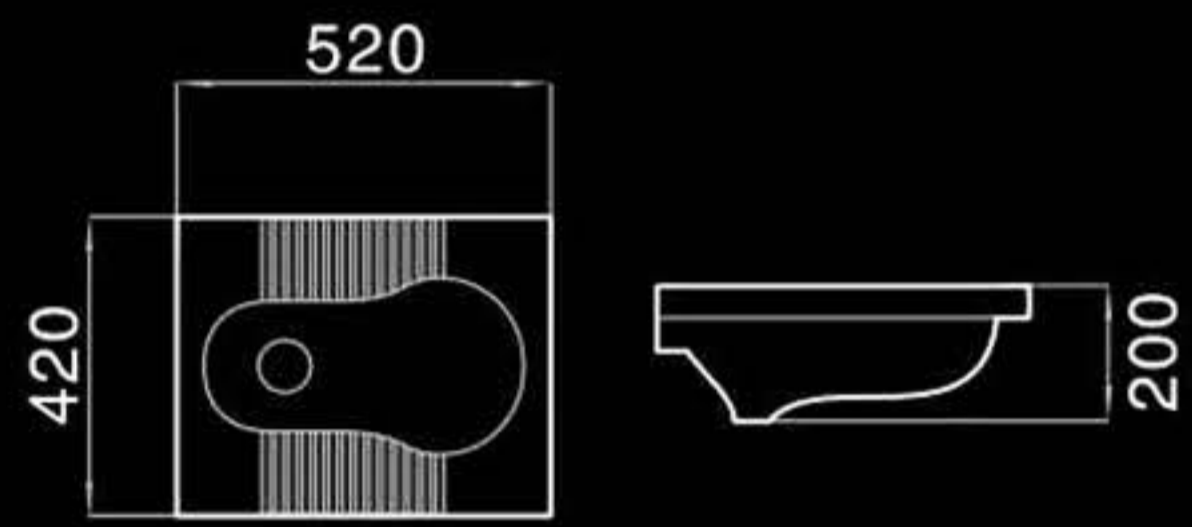

L2262

Squat pan
蹲便器
Size:530x495x180mm
Embedded installation

L2265

Squat pan
蹲便器
Size:535x415x210mm
Embedded installation

SF4225

Squat pan
蹲便器
Size:520x420x200mm
Embedded installation

SF4211

Squat pan
蹲便器
Size:520x380x190mm
Embedded installation