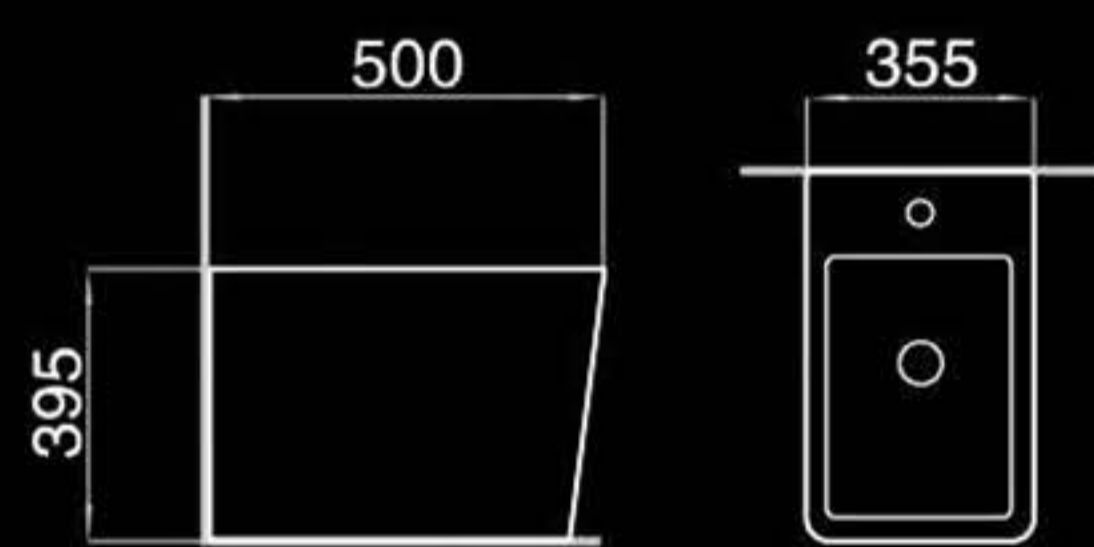

F8869B

Floor mounted bidet
落地式妇洗器
Size: 500x355x395mm
Fixing to wall with back