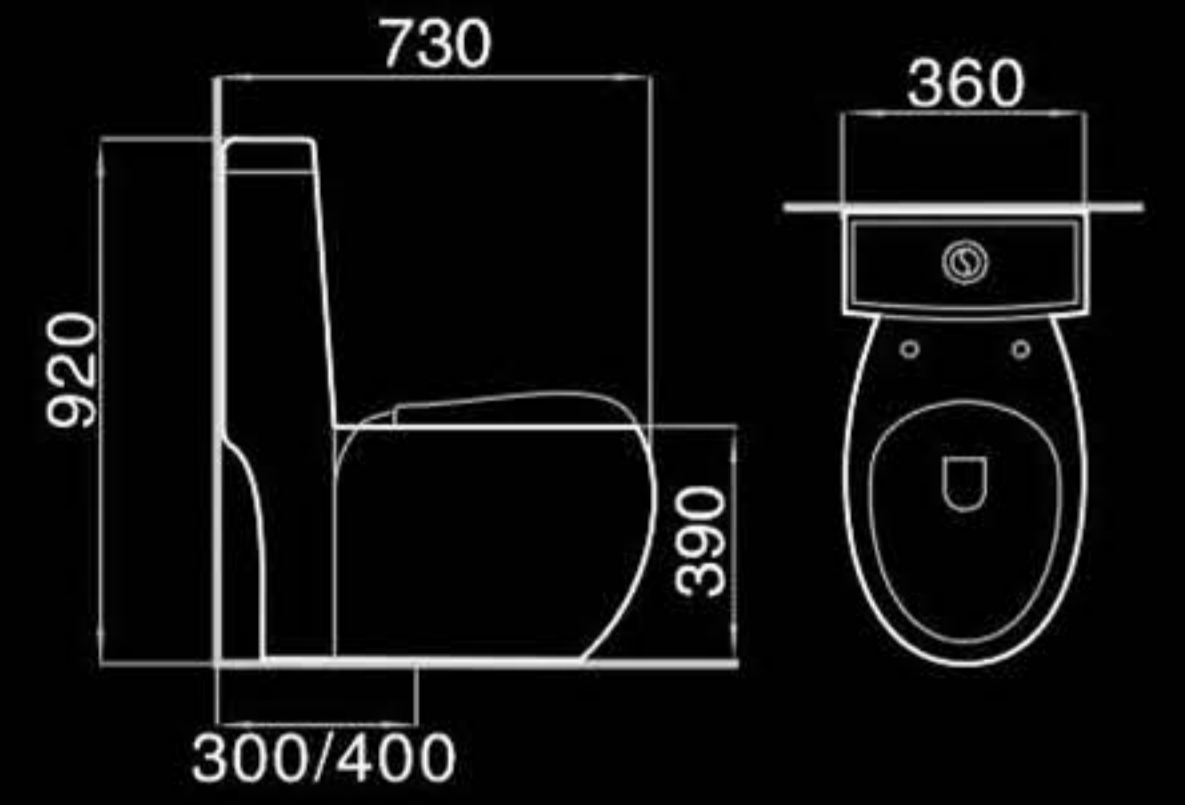

A400

siphon one-piece toilet
虹吸式连体座便器
Size: 730x360x920mm
S-trap: 300/400mm Roughing-in