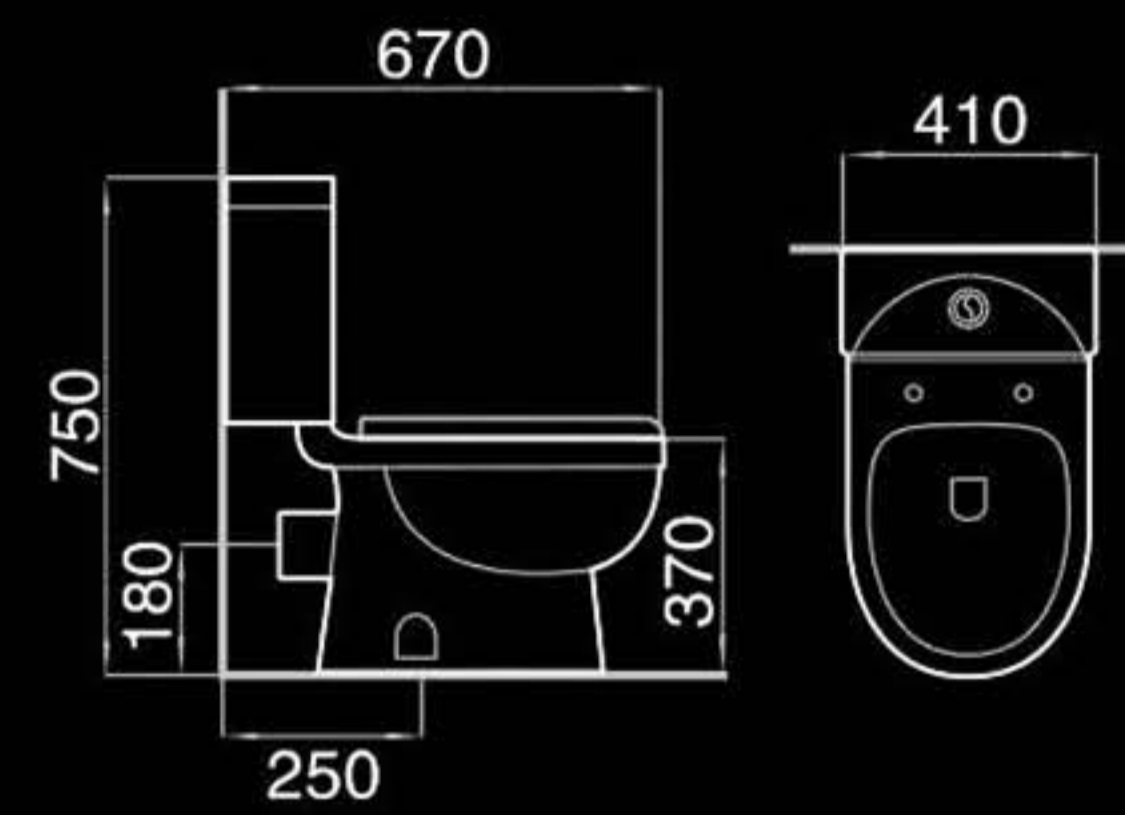

A5159

Washdown two-piece toilet
直冲式分体座便器
Size: 670x410x750mm
P-trap: 180mm Roughing-in
S-trap: 250mm Roughing-in