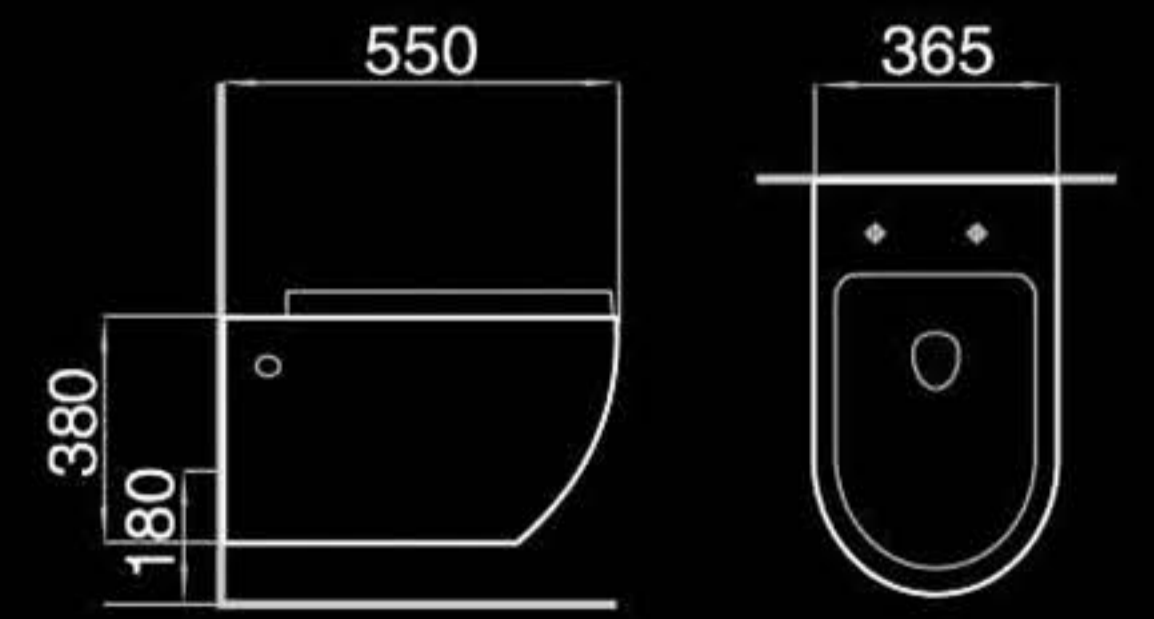

AP8203

Washdown two-piece toilet
直冲式分体座便器
Size: 642x380x850mm
P-trap: 180mm Roughing-in
S-trap: 250mm Roughing-in

H8203

Washdown wall-hung toilet
直冲挂墙式座便器
Size: 480x365x360mm
P-trap: 180mm Roughing-in

F8203B

Floor mounted bidet
落地式妇洗器
Size: 510x365x425mm
Fixing to wall with back

F8203

Wall-hung bidet
挂墙式妇洗器
Size: 495x365x360mm
Fixing to wall with back

A8203

Washdown wall-hung toilet
直冲挂墙式座便器
Size: 480x365x360mm
P-trap: 180mm Roughing-in

A8831

Washdown one-piece toilet
直冲式连体座便器
Size: 680x360x810mm
P-trap: 180mm Roughing-in
S-trap: 250mm Roughing-in

H8831

Washdown wall-hung toilet
直冲挂墙式座便器
Size: 550x365x380mm
P-trap: 180mm Roughing-in

AP8831

Washdown two-piece toilet
直冲式分体座便器
Size: 680x375x810mm
P-trap: 180mm Roughing-in
S-trap: 250mm Roughing-in

H8831B

Washdown floor mounted toilet
直冲落地式座便器
Size: 550x365x400mm
P-trap: 180mm Roughing-in

F8831B